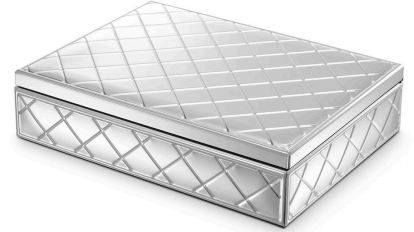

## SPECIFICATION SHEET

Item no.	115888
Item description	Box Cordo silver finish Silver finish   mirror glass
Suitable for	Indoor use/dry locations only
Net weight (kg)	0.903
Net weight (lbs)	1.99

## DIMENSIONS

Dimensions (cm)	L. 15   W. 20   H. 5 cm
Dimensions (inch)	L. 5.91"   W. 7.87"   H. 1.97"

## MATERIALS

115888	Box Cordo silver finish Steel   Plastic   Paper   Mirror glass
--------	---