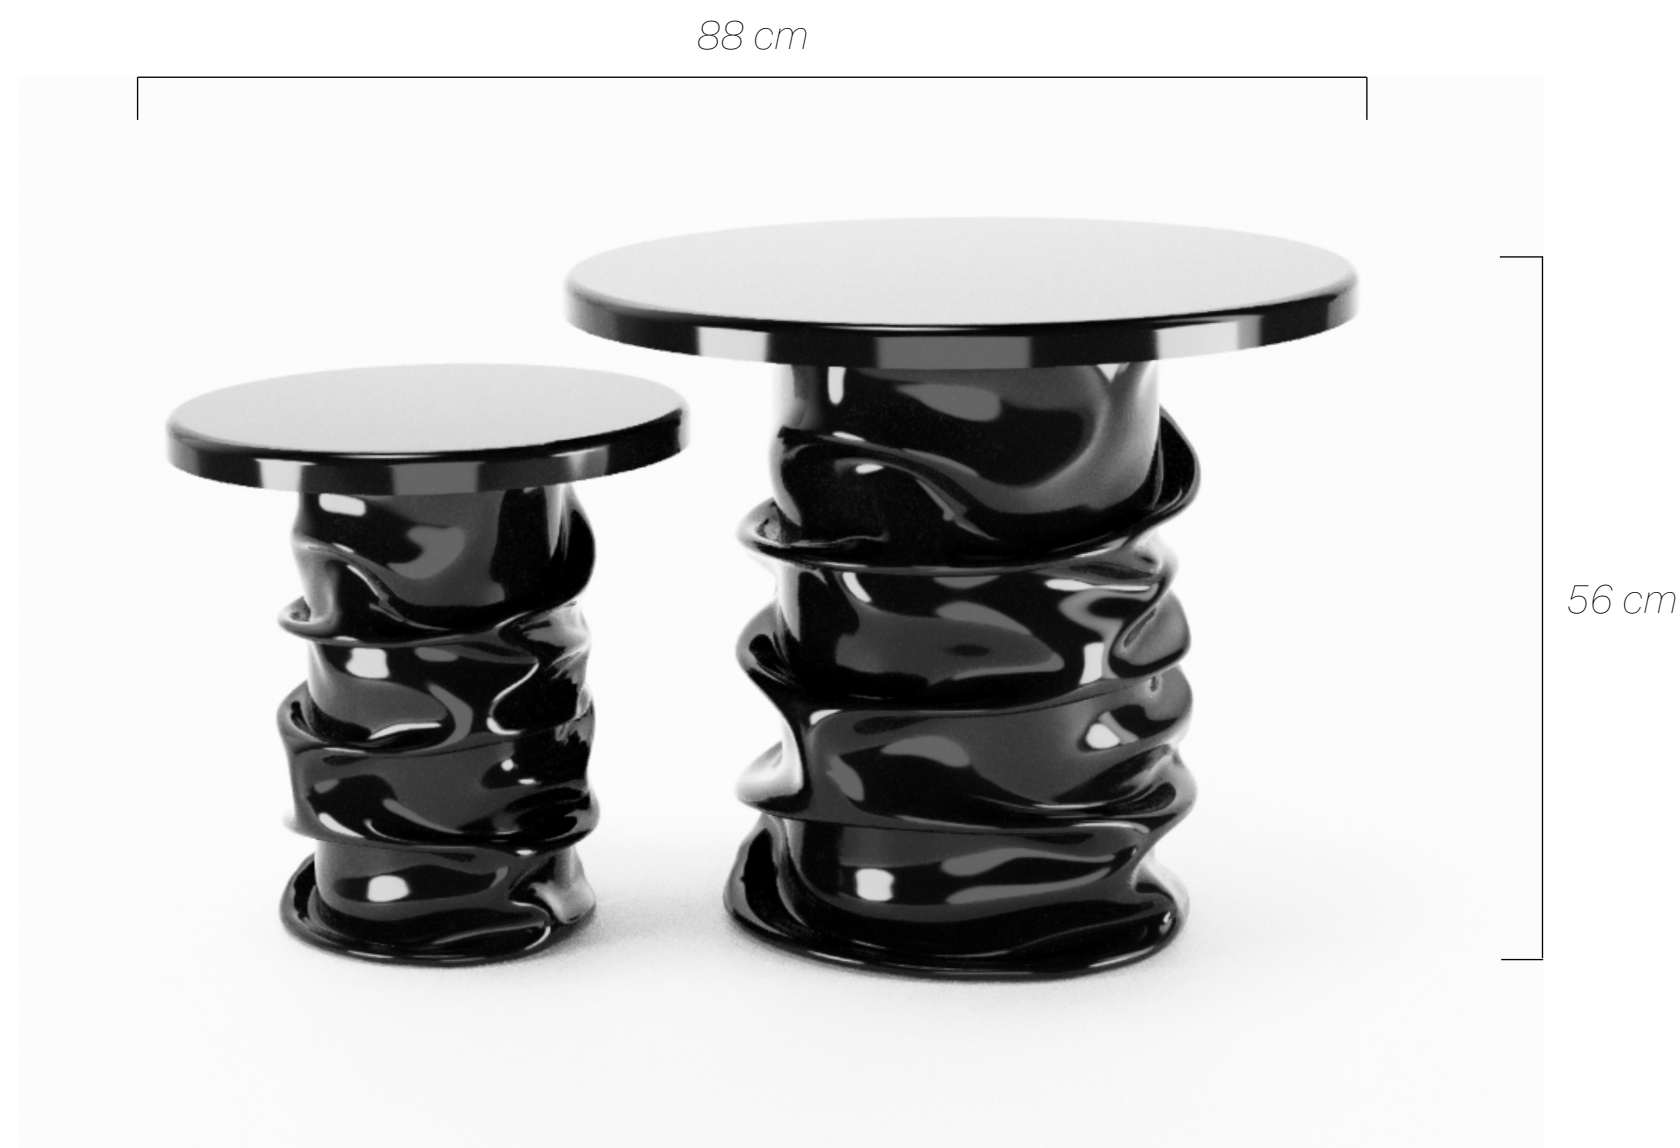

Coffe table Gemini

HANDMADE IN ITALY
100% resina epossidica Italiana

Size | **ONESIZE (48x56cm|40x40cm)**

MAINTENANCE :

HOW TO WASH

Wash it only with cold water without the use of any chemical product.
Use chamois cloth (use only alcohol).

HOW TO USE

Avoid liquid deposits on the surface of the table or sweet and acidic products, the top could get scratched with continuous use.

SIZE GUIDES FURNITURE :