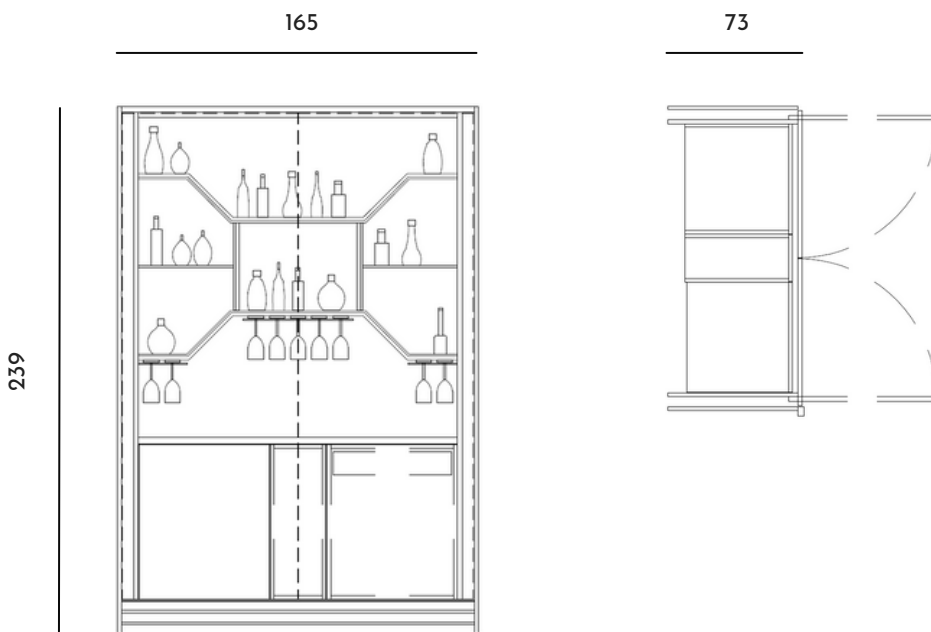

Fellini consists of a spacious working top, equipped door compartments to host small appliances and drawers. In the upper part, open shelves create an essential layout, where to display bottles and store stem glass in specific stainless steel holders. Recessed led stripes and a mirrored back, light up the entire piece, creating an exclusive and sought-after atmosphere.