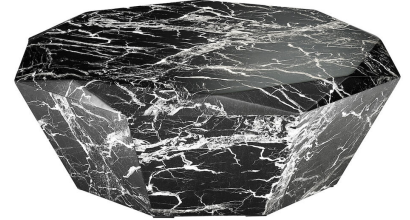

## SPECIFICATION SHEET

Item no.	110662
Item description	Coffee Table Diamond black faux marble Black faux marble
Suitable for	Indoor use/dry locations only
Net weight (kg)	39
Net weight (lbs)	85.96

## DIMENSIONS

Dimensions (cm)	L. 101   W. 101   H. 32 cm
Dimensions (inch)	L. 39.76"   W. 39.76"   H. 12.60"

## MATERIALS

110662	Coffee Table Diamond black faux marble MDF   Sand   Resin   Paper
--------	--