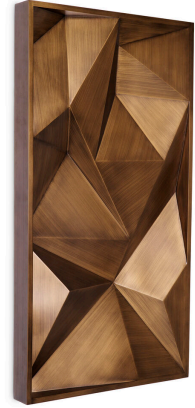

EICHHOLTZ

EST. 1992

SPECIFICATION SHEET

Item no.	119375
Item description	Wall Object Bravura Brushed brass finish
Suitable for	Indoor use/dry locations only
Net weight (kg)	24
Net weight (lbs)	52.9

DIMENSIONS

Dimensions (cm)	L. 145 W. 76.5 D. 10 cm
Dimensions (inch)	L. 57.09" W. 30.12" D. 3.94"

MATERIALS

119375	Wall Object Bravura Iron
--------	-----------------------------

SPECIFICATIONS

Assembly required?	No assembly required
Hanging method	Key holes, horizontal & vertical