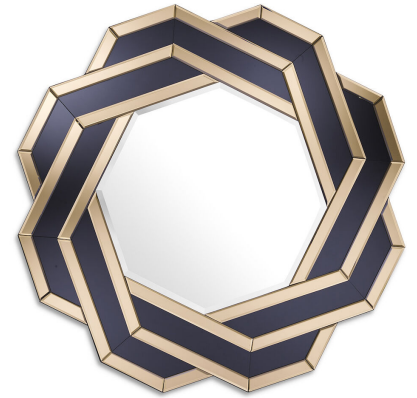

EICHHOLTZ

EST. 1992

SPECIFICATION SHEET

Item no.	110017
Item description	Mirror Mulini Amber mirror glass black mirror glass bevelled mirror glass
Suitable for	Indoor use/dry locations only
Net weight (kg)	10.4
Net weight (lbs)	22.92

DIMENSIONS

Dimensions (cm)	L. 90 W. 90 D. 2 cm
Dimensions (inch)	L. 35.43" W. 35.43" D. 0.79"
Visible mirror dimensions (cm)	L. 49 W. 49 cm
Visible mirror dimensions (inch)	L. 19.29" W. 19.29"

MATERIALS