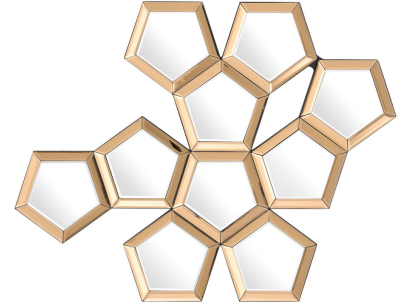

EICHHOLTZ

EST. 1992

SPECIFICATION SHEET

Item no.	109971
Item description	Mirror Cheyenne Rose mirror glass
Suitable for	Indoor use/dry locations only
Net weight (kg)	9.8
Net weight (lbs)	21.6

DIMENSIONS

Dimensions (cm)	W. 101 D. 3.5 H. 87 cm
Dimensions (inch)	W. 39.76" D. 1.38" H. 34.25"

MATERIALS

109971	Mirror Cheyenne Mirror glass MDF
--------	---------------------------------------

SPECIFICATIONS

Assembly required?	No assembly required
Hanging method	French cleat, horizontal

LOGISTIC INFORMATION