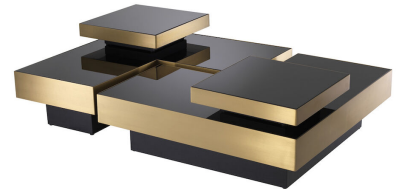

## SPECIFICATION SHEET

Item no.	113961
Item description	Coffee Table Nio brushed brass finish set of 4 Brushed brass finish   black glass   black base
Suitable for	Indoor use/dry locations only
Net weight (kg)	86
Net weight (lbs)	189.54

## DIMENSIONS

Custom dimensions (cm)	40/80 x 80 x H. 23 cm   tray 40 x 40 x H. 10 cm
Custom dimensions (inch)	15.75"/31.5" x 31.5" x 9.06" H   tray 15.75" x 15.75" x 3.94" H
Glass thickness (mm)	12
Glass thickness (inch)	0.47