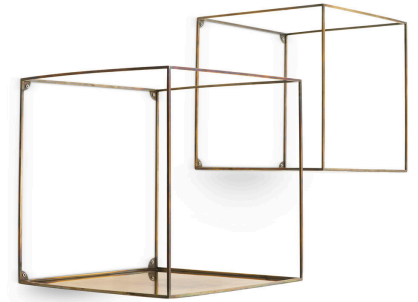

E I C H H O L T Z

EST. 1992

SPECIFICATION SHEET

Item no.	119489
Item description	Wall Rack Deco square vintage brass finish set of 2 Vintage brass finish
Suitable for	Indoor use/dry locations only
Net weight (kg)	5.1
Net weight (lbs)	11.24

DIMENSIONS

Dimensions S (cm)	S: W. 40 D. 40 H. 40 cm
Dimensions L (cm)	L: W. 45 D. 45 H. 45 cm
Dimensions S (inch)	S: W. 15.75" D. 15.75" H. 15.75"
Dimensions L (inch)	L: W. 17.72" D. 17.72" H. 17.72"

MATERIALS

119489	Wall Rack Deco square vintage brass finish set of 2 Stainless steel
Stainless steel grade	SAE 201

LOGISTIC INFORMATION

119489	Wall Rack Deco square vintage brass finish set of 2 1 pc(s)
Carton length (m)	0.57
Carton width (m)	0.57
Carton height (m)	0.56
Carton cubage (m)	0.18194
Gross weight (kg)	8.8
HS code EU	83025000
Carton length (inch)	22.44
Carton width (inch)	22.44
Carton height (inch)	22.05
Carton cubage (ft)	6.42515
Gross weight (lbs)	19.4
Country of origin	India