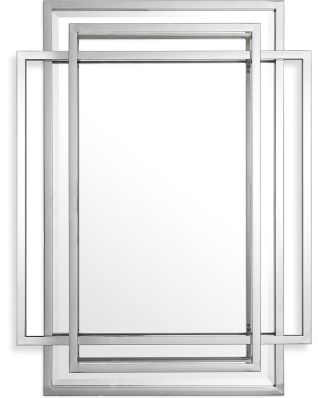

E I C H H O L T Z

EST. 1992

SPECIFICATION SHEET

Item no.	105197
Item description	Mirror New Classic Polished stainless steel bevelled mirror glass
Suitable for	Indoor use/dry locations only
Net weight (kg)	23.6
Net weight (lbs)	52.01

DIMENSIONS

Dimensions (cm)	L. 115 W. 85 D. 9 cm
Dimensions (inch)	L. 45.28" W. 33.46" D. 3.54"

MATERIALS

105197	Mirror New Classic Mirror glass Stainless steel MDF
--------	--

SPECIFICATIONS

Assembly required?	No assembly required
Hanging method	French cleat, horizontal & vertical

LOGISTIC INFORMATION

105197	Mirror New Classic 1 pc(s)
Carton length (m)	1.3
Carton width (m)	0.955
Carton height (m)	0.19
Carton cubage (m)	0.23589
Gross weight (kg)	27.2
HS code EU	70099200
Carton length (inch)	51.18
Carton width (inch)	37.6
Carton height (inch)	7.48
Carton cubage (ft)	8.33038
Gross weight (lbs)	59.95
HS code USA	7009925095
Country of origin	China