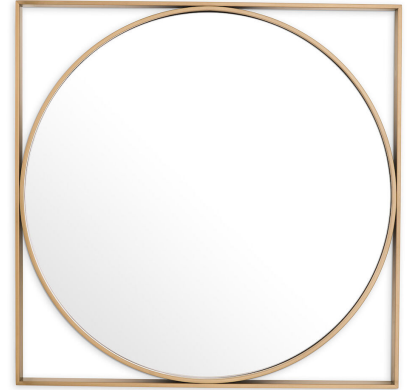

EICHHOLTZ

EST. 1992

SPECIFICATION SHEET

Item no.	116032
Item description	Mirror Montauk brushed brass finish Brushed brass finish
Suitable for	Indoor use/dry locations only
Net weight (kg)	22.8
Net weight (lbs)	50.25

DIMENSIONS

Dimensions (cm)	L. 90 W. 90 D. 5 cm
Dimensions (inch)	L. 35.43" W. 35.43" D. 1.97"
Visible mirror dimensions (cm)	Ø 85 cm
Visible mirror dimensions (inch)	Ø 33.46"

MATERIALS

116032	Mirror Montauk brushed brass finish Stainless steel Mirror glass Plywood Non woven fabric
Stainless steel grade	SAE 201