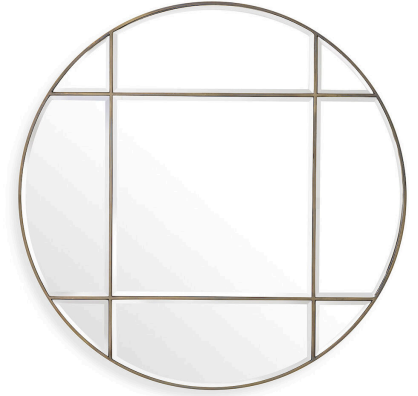

## SPECIFICATION SHEET

Item no.	115636
Item description	Mirror Beaumont round vintage brass finish Vintage brass finish   bevelled mirror glass
Suitable for	Indoor use/dry locations only
Net weight (kg)	19.8
Net weight (lbs)	43.64

## DIMENSIONS

Dimensions (cm)	Ø 110   D. 1 cm
Dimensions (inch)	Ø 43.31"   D. 0.39"

## MATERIALS

115636	Mirror Beaumont round vintage brass finish Stainless steel   Iron   Mirror glass   MDF
--------	---

## LOGISTIC INFORMATION

115636	Mirror Beaumont round vintage brass finish   1 pc(s)
Carton length (m)	1.26
Carton width (m)	1.26
Carton height (m)	0.13
Carton cubage (m)	0.20639
Gross weight (kg)	31
HS code EU	70099200
Carton length (inch)	49.61
Carton width (inch)	49.61
Carton height (inch)	5.12
Carton cubage (ft)	7.28859
Gross weight (lbs)	68.32
HS code USA	7009925095
Country of origin	India