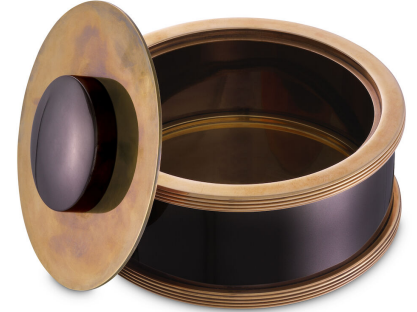

EICHHOLTZ

EST. 1992

SPECIFICATION SHEET

Item no.	116248
Item description	Box Ella vintage brass finish Vintage brass finish black nickel finish
Suitable for	Indoor use/dry locations only
Net weight (kg)	3
Net weight (lbs)	6.61

DIMENSIONS

Dimensions (cm)	Ø 18 H. 7 cm
Dimensions (inch)	Ø 7.09" H. 2.76"

MATERIALS

116248	Box Ella vintage brass finish Brass
--------	--

LOGISTIC INFORMATION

116248	Box Ella vintage brass finish 1 pc(s)
Carton length (m)	0.25
Carton width (m)	0.25
Carton height (m)	0.14
Carton cubage (m)	0.00875
Gross weight (kg)	2.3
HS code EU	74198090
Carton length (inch)	9.84
Carton width (inch)	9.84
Carton height (inch)	5.51
Carton cubage (ft)	0.309
Gross weight (lbs)	5.07
Country of origin	India