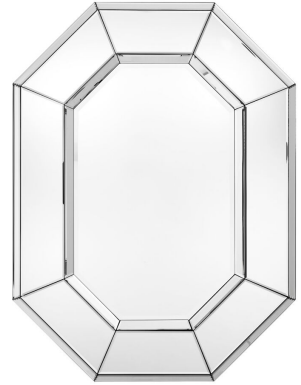

EICHHOLTZ

EST. 1992

SPECIFICATION SHEET

Item no.	110019
Item description	Mirror le Sereno Bevelled mirror glass
Suitable for	Indoor use/dry locations only
Net weight (kg)	21.1
Net weight (lbs)	46.5

DIMENSIONS

Dimensions (cm)	L. 106 W. 80 D. 5 cm
Dimensions (inch)	L. 41.73" W. 31.50" D. 1.97"
Visible mirror dimensions (cm)	L. 72 W. 45 cm
Visible mirror dimensions (inch)	L. 28.35" W. 17.72"

MATERIALS

110019	Mirror le Sereno Mirror glass MDF
--------	--

SPECIFICATIONS

Assembly required?	No assembly required
Hanging method	French cleat, horizontal & vertical

LOGISTIC INFORMATION

110019	Mirror le Sereno 1 pc(s)
Carton length (m)	0.118
Carton width (m)	0.91
Carton height (m)	0.14
Carton cubage (m)	0.01503
Gross weight (kg)	23.8
HS code EU	70099200
Carton length (inch)	4.65
Carton width (inch)	35.83
Carton height (inch)	5.51
Carton cubage (ft)	0.53078
Gross weight (lbs)	52.46
HS code USA	7009925095
Country of origin	China