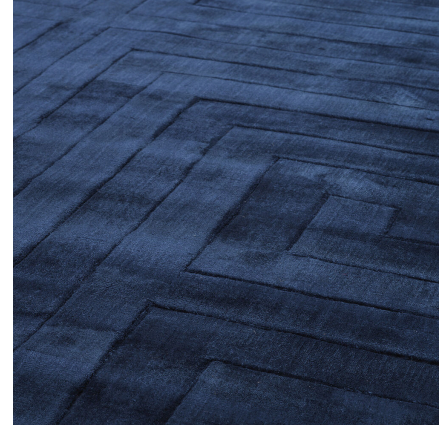

## SPECIFICATION SHEET

Item no.	109277
Item description	Carpet Baldwin sapphire 300 x 400 cm Sapphire Hand woven   100% viscose pile
Suitable for	Indoor use/dry locations only
Net weight (kg)	59.2
Net weight (lbs)	130.48

## DIMENSIONS

Dimensions (cm)	L. 400   W. 300 cm   dimensions may vary by up to 3%
Dimensions (inch)	L. 157.48"   W. 118.11"   dimensions may vary by up to 3%

## MATERIALS

109277	Carpet Baldwin sapphire 300 x 400 cm Viscose   Cotton   Latex
Backing	Cotton   polyester   latex