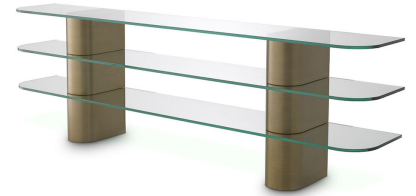

## SPECIFICATION SHEET

Item no.	116158
Item description	Console Table Lunden brushed brass finish Brushed brass finish   clear glass
Suitable for	Indoor use/dry locations only
Net weight (kg)	169
Net weight (lbs)	372.48

### DIMENSIONS

Dimensions (cm)	W. 240   D. 40   H. 76 cm
Dimensions (inch)	W. 94.49"   D. 15.75"   H. 29.92"

### MATERIALS

116158A	Console Table Lunden brushed brass finish - 4 blocks Stainless steel
Stainless steel grade	SAE 201
116158B	Console Table Lunden brushed brass finish - 2 blocks Stainless steel
116158C	Console Table Lunden brushed brass finish - Glass 1 pc Glass
Glass type	Tempered glass