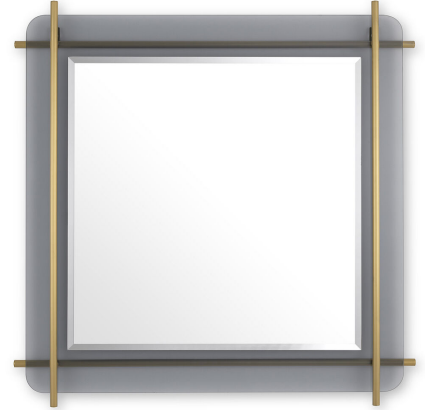

EICHHOLTZ

EST. 1992

SPECIFICATION SHEET

Item no.	114102
Item description	Mirror Quinn brushed brass finish Brushed brass finish smoke glass bevelled mirror glass
Suitable for	Indoor use/dry locations only
Net weight (kg)	13.5
Net weight (lbs)	29.75

DIMENSIONS

Dimensions (cm)	L. 85.5 W. 85.5 D. 5 cm
Dimensions (inch)	L. 33.66" W. 33.66" D. 1.97"
Visible mirror dimensions (cm)	L. 62 W. 62 cm
Visible mirror dimensions (inch)	L. 24.41" W. 24.41"

MATERIALS

114102	Mirror Quinn brushed brass finish Stainless steel Glass Mirror glass
Stainless steel grade	SAE 201

SPECIFICATIONS

Assembly required?	No assembly required
Hanging method	Key holes

LOGISTIC INFORMATION