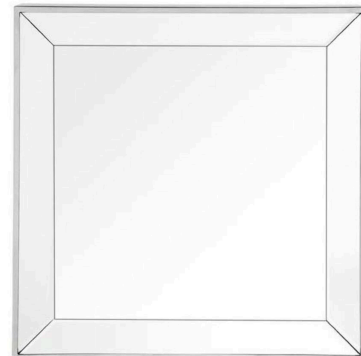

EICHHOLTZ

EST. 1992

SPECIFICATION SHEET

Item no.	105925
Item description	Mirror Ventura Nickel finish bevelled mirror glass
Suitable for	Indoor use/dry locations only
Net weight (kg)	10.4
Net weight (lbs)	22.92

DIMENSIONS

Dimensions (cm)	L. 60 W. 60 D. 6 cm
Dimensions (inch)	L. 23.62" W. 23.62" D. 2.36"
Visible mirror dimensions (cm)	L. 46 W. 46 cm
Visible mirror dimensions (inch)	L. 18.11" W. 18.11"

MATERIALS

105925	Mirror Ventura Stainless steel Mirror glass MDF
--------	--

SPECIFICATIONS

Assembly required?	No assembly required
Hanging method	French cleat

LOGISTIC INFORMATION

105925	Mirror Ventura 1 pc(s)
Carton length (m)	0.7
Carton width (m)	0.72
Carton height (m)	0.15
Carton cubage (m)	0.0756
Gross weight (kg)	12.8
HS code EU	70099200
Carton length (inch)	27.56
Carton width (inch)	28.35
Carton height (inch)	5.91
Carton cubage (ft)	2.66979
Gross weight (lbs)	28.21
HS code USA	7009925095
Country of origin	India