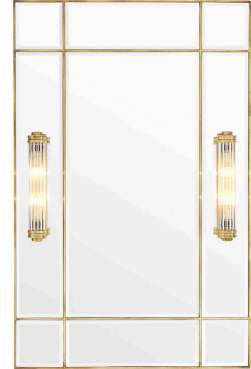

EICHHOLTZ

EST. 1992

SPECIFICATION SHEET

Item no.	112921
Item description	Mirror Beaumont with light vintage brass finish Vintage brass finish bevelled mirror glass Including two lamps
Suitable for	Indoor use/dry locations only
Net weight (kg)	42.32
Net weight (lbs)	93.27

DIMENSIONS

Dimensions (cm)	W. 90 D. 13 H. 140 cm
Dimensions (inch)	W. 35.43" D. 5.12" H. 55.12"
Visible mirror dimensions (cm)	L. 51 W. 101 cm
Visible mirror dimensions (inch)	L. 20.08" W. 39.76"
Glass thickness (mm)	5
Glass thickness (inch)	0.2

MATERIALS

112921A	Mirror Beaumont with light vintage brass finish - Mirror Stainless steel Iron Mirror glass MDF
Stainless steel grade	SAE 201
112921B	Mirror Beaumont with light vintage brass finish - Lamps Stainless steel Glass Brass

LOGISTIC INFORMATION

112921A	Mirror Beaumont with light vintage brass finish - Mirror 1 pc(s)
Carton length (m)	1.53
Carton width (m)	1.02
Carton height (m)	0.14
Carton cubage (m)	0.21848
Gross weight (kg)	44
HS code EU	70099200
Carton length (inch)	60.24
Carton width (inch)	40.16