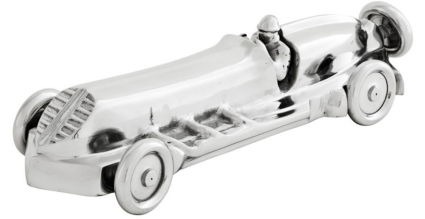

E I C H H O L T Z

EST. 1992

SPECIFICATION SHEET

Item no.	108601
Item description	Desk Accessory Ethan polished aluminium Polished aluminium
Suitable for	Indoor use/dry locations only
Net weight (kg)	3.6
Net weight (lbs)	7.93

DIMENSIONS

Dimensions (cm)	L. 19 W. 50 H. 13 cm
Dimensions (inch)	L. 7.48" W. 19.69" H. 5.12"

MATERIALS

108601	Desk Accessory Ethan polished aluminium Aluminium
--------	--

LOGISTIC INFORMATION

108601	Desk Accessory Ethan polished aluminium 1 pc(s)
Carton length (m)	0.555
Carton width (m)	0.215
Carton height (m)	0.175
Carton cubage (m)	0.02088
Gross weight (kg)	4.3
HS code EU	76169990
Carton length (inch)	21.85
Carton width (inch)	8.46
Carton height (inch)	6.89
Carton cubage (ft)	0.73737
Gross weight (lbs)	9.48
HS code USA	7616995190
Country of origin	India