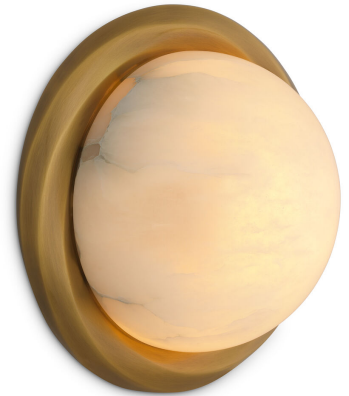

EICHHOLTZ

EST. 1992

SPECIFICATION SHEET

Item no.	118750
Item description	Wall Lamp Vigo antique brass finish Antique brass finish alabaster Alabaster is a natural material, each piece differs in color, opacity and veining
Suitable for	Indoor use/dry locations only
Net weight (kg)	2.3
Net weight (lbs)	5.07

DIMENSIONS

Dimensions (cm)	Ø 22.5 D. 11 H. 22.5 cm
Dimensions (inch)	Ø 8.86" D. 4.33" H. 8.86"
Wire length (cm)	160
Wire length (inch)	62.99

MATERIALS

118750	Wall Lamp Vigo antique brass finish Copper Alabaster
--------	---