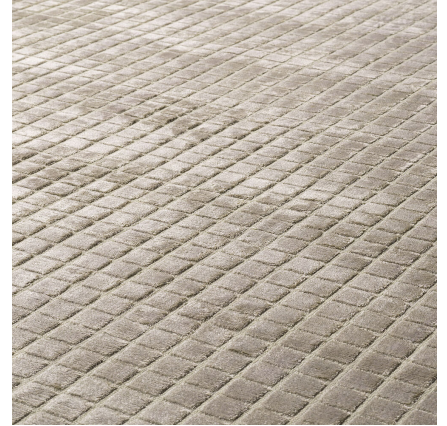

## SPECIFICATION SHEET

Item no.	113915
Item description	Carpet Crown grey 200 x 300 cm Grey Hand woven   100% viscose pile
Suitable for	Indoor use/dry locations only
Net weight (kg)	17.7
Net weight (lbs)	39.01

## DIMENSIONS

Dimensions (cm)	L. 300   W. 200 cm   dimensions may vary by up to 3%
Dimensions (inch)	L. 118.11"   W. 78.74"   dimensions may vary by up to 3%

## MATERIALS

113915	Carpet Crown grey 200 x 300 cm Viscose   Cotton   Latex
Backing	Cotton   polyester   latex