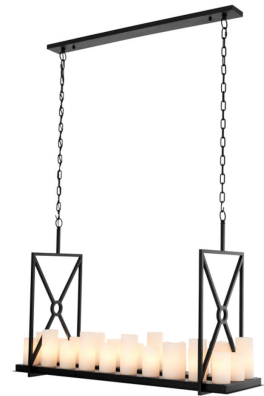

EICHHOLTZ

EST. 1992

SPECIFICATION SHEET

Item no.	109566
Item description	Chandelier Commodore black finish Black finish including faux candle shades LED spots including remote control
Suitable for	Indoor use/dry locations only
Net weight (kg)	25
Net weight (lbs)	55.1

DIMENSIONS

Dimensions (cm)	W. 120 D. 39 H. 79 cm
Dimensions (inch)	W. 47.24" D. 15.35" H. 31.10"
Wall/ceiling plate dimensions (cm)	L. 108 W. 10 H. 2.5 cm
Wall/ceiling plate dimensions (inch)	L. 42.52" W. 3.94" H. 0.98"
Wire length (cm)	165
Wire length (inch)	64.96

MATERIALS

109566	Chandelier Commodore black finish Iron Resin
--------	---

SPECIFICATIONS

Assembly required?	This product requires assembly
Lamp holder	E14
Lamp holder qty	22
Plug	Not applicable
Voltage	220 - 240 Volt
Rec. bulb wattage (max)	5 watt
Wattage (max)	5 watt
Wattage (total)	4 watt
Light source	High Power LED spots included E14 light bulbs not included
LED colour temperature (kelvin)	2800 K
Nominal lifetime	8000 hours
Lumen	1000 Lumen
Dimmer	No
Wire	3 core (0,75mm ²)
Test certificates	CE Pass 2018
Hanging method	Chain
Length hanging method (cm)	150
Length hanging method (inch)	59.06

LOGISTIC INFORMATION

109566	Chandelier Commodore black finish 1 pc(s)
Carton length (m)	1.28
Carton width (m)	0.48

All product specifications and data on this sheet are subject to change without notice to improve reliability, function, design or otherwise. Eichholtz disclaims any and all liability for any errors, inaccuracies or incompleteness contained on this sheet or in any other disclosure relating to the products. 27/06/2024