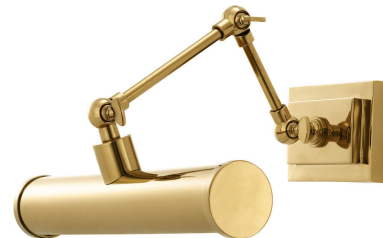

EICHHOLTZ

EST. 1992

SPECIFICATION SHEET

Item no.	111623
Item description	Wall Lamp Pacific gold finish Gold finish
Suitable for	Indoor use/dry locations only
Net weight (kg)	0.9
Net weight (lbs)	1.98

DIMENSIONS

Dimensions (cm)	W. 28.5 D. 24 H. 20 cm Adjustable
Dimensions (inch)	W. 11.22" D. 9.45" H. 7.87" Adjustable
Wall/ceiling plate dimensions (cm)	L. 11 W. 8 cm
Wall/ceiling plate dimensions (inch)	L. 4.33" W. 3.15"
Wire length (cm)	15
Wire length (inch)	5.91

MATERIALS

111623	Wall Lamp Pacific gold finish Iron Brass
--------	-----------------------------------------------

SPECIFICATIONS

Assembly required?	This product requires assembly
Lamp holder	E14
Lamp holder qty	2
Plug	Not applicable
Rec. bulb wattage (max)	5 watt
Wattage (max)	40 watt
Light source	Not included
Dimmer	Dimmable, dimmer not included
Switch	Not applicable
Wire	2 core + earth wire (0,75mm ²)
Test certificates	CE Pass 2018