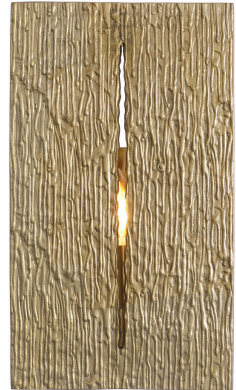

E I C H H O L T Z

EST. 1992

SPECIFICATION SHEET

Item no.	117500
Item description	Wall Lamp Prato polished brass Polished brass
Suitable for	Indoor use/dry locations only
Net weight (kg)	2.95
Net weight (lbs)	6.5

DIMENSIONS

Dimensions (cm)	W. 20 D. 10.5 H. 34.5 cm
Dimensions (inch)	W. 7.87" D. 4.13" H. 13.58"
Wire length (cm)	50
Wire length (inch)	19.69

MATERIALS

117500	Wall Lamp Prato polished brass Aluminium Iron
--------	--