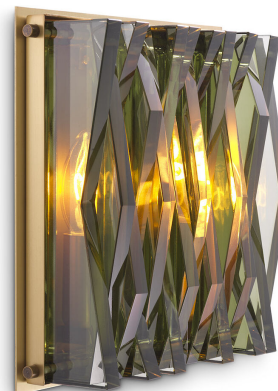

EICHHOLTZ

EST. 1992

SPECIFICATION SHEET

Item no.	115742
Item description	Wall Lamp Nuvola S antique brass finish Antique brass finish green glass
Suitable for	Indoor use/dry locations only
Net weight (kg)	5.58
Net weight (lbs)	12.3

DIMENSIONS

Dimensions (cm)	W. 15 D. 3 H. 21 cm
Dimensions (inch)	W. 5.91" D. 1.18" H. 8.27"
Wall/ceiling plate dimensions (cm)	L. 15 H. 21 cm
Wall/ceiling plate dimensions (inch)	L. 5.91" H. 8.27"
Wire length (cm)	20
Wire length (inch)	7.87

MATERIALS

115742	Wall Lamp Nuvola S antique brass finish Iron Glass
--------	---

SPECIFICATIONS

Assembly required?	This product requires assembly
Lamp holder	E14
Lamp holder qty	2
Voltage	220 - 240 Volt
Rec. bulb wattage (max)	5 watt
Wattage (max)	5 watt
Light source	Not included
Dimmer	Dimmable, dimmer not included
Switch	Not applicable
Wire	2 core + earth wire (0,75mm ²)
Test certificates	CE CB Pass 2022