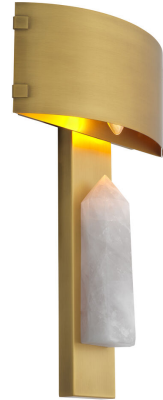

## SPECIFICATION SHEET

Item no.	118900
Item description	Wall Lamp Évora antique brass finish Antique brass finish   rock crystal
Suitable for	Indoor use/dry locations only
Net weight (kg)	4
Net weight (lbs)	8.82

## DIMENSIONS

Dimensions (cm)	W. 30   D. 9   H. 50.5 cm
Dimensions (inch)	W. 11.81"   D. 3.54"   H. 19.88"
Wire length (cm)	160
Wire length (inch)	62.99

## MATERIALS

118900	Wall Lamp Évora antique brass finish Copper   Rock crystal
--------	---