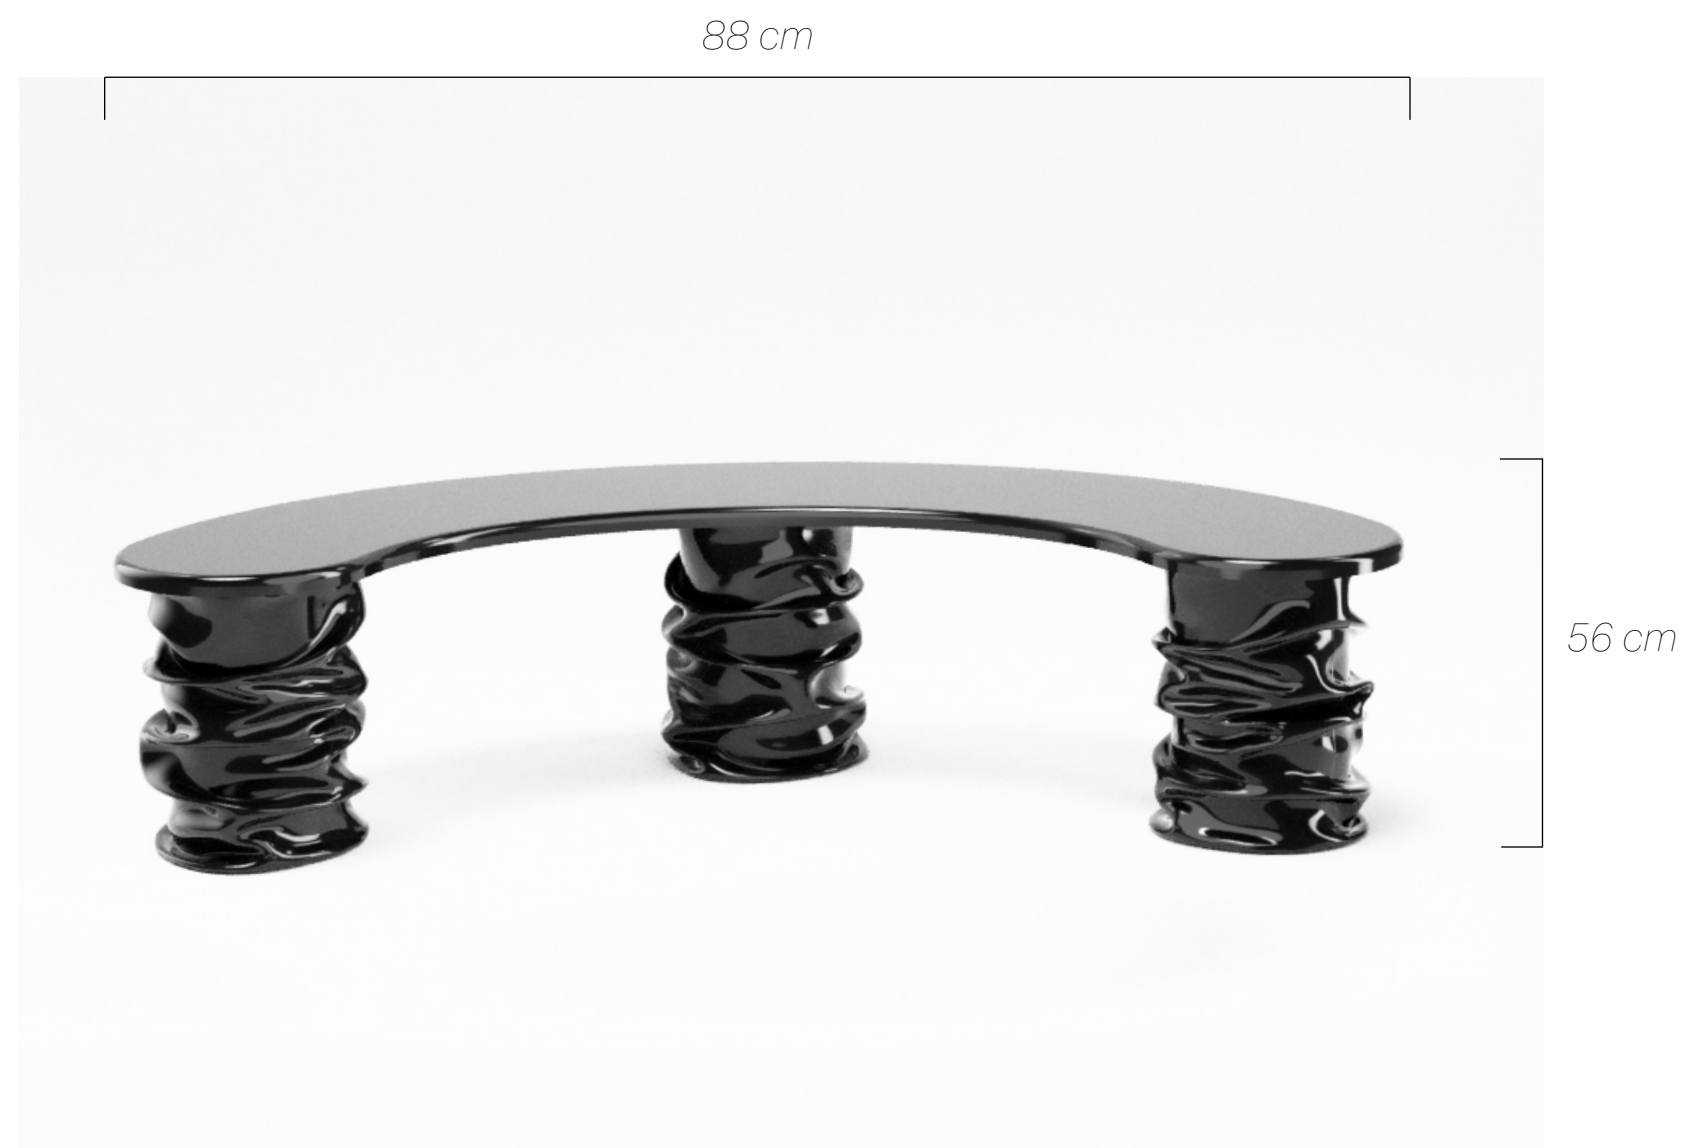

Panca Andromeda

HANDMADE IN ITALY
100% resina epossidica Italiana

Size | **ONESIZE (190x85x48cm)**

MAINTENANCE :

HOW TO WASH

Wash it only with cold water without the use of any chemical product.
Use chamois cloth (use only alcohol).

HOW TO USE

Avoid liquid deposits on the surface of the bench or acidic products, the top could get scratched with continuous use.