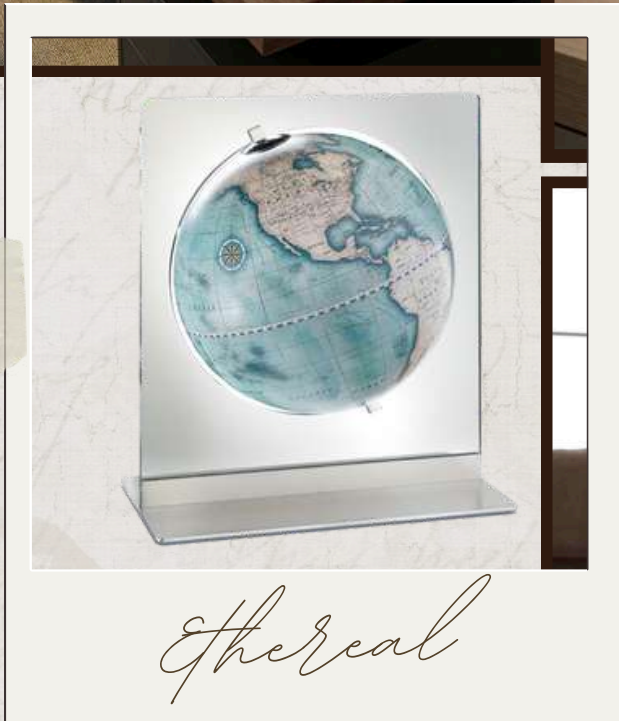

Aria

Product code: Z.924.BLK
Dimensions: 28 x 22 x h 32 cm
Map color: Black
Map: Contemporary

Ethereal

sphere diameter 22 cm

Product code: Z.923/S.05
Map color: Indigo