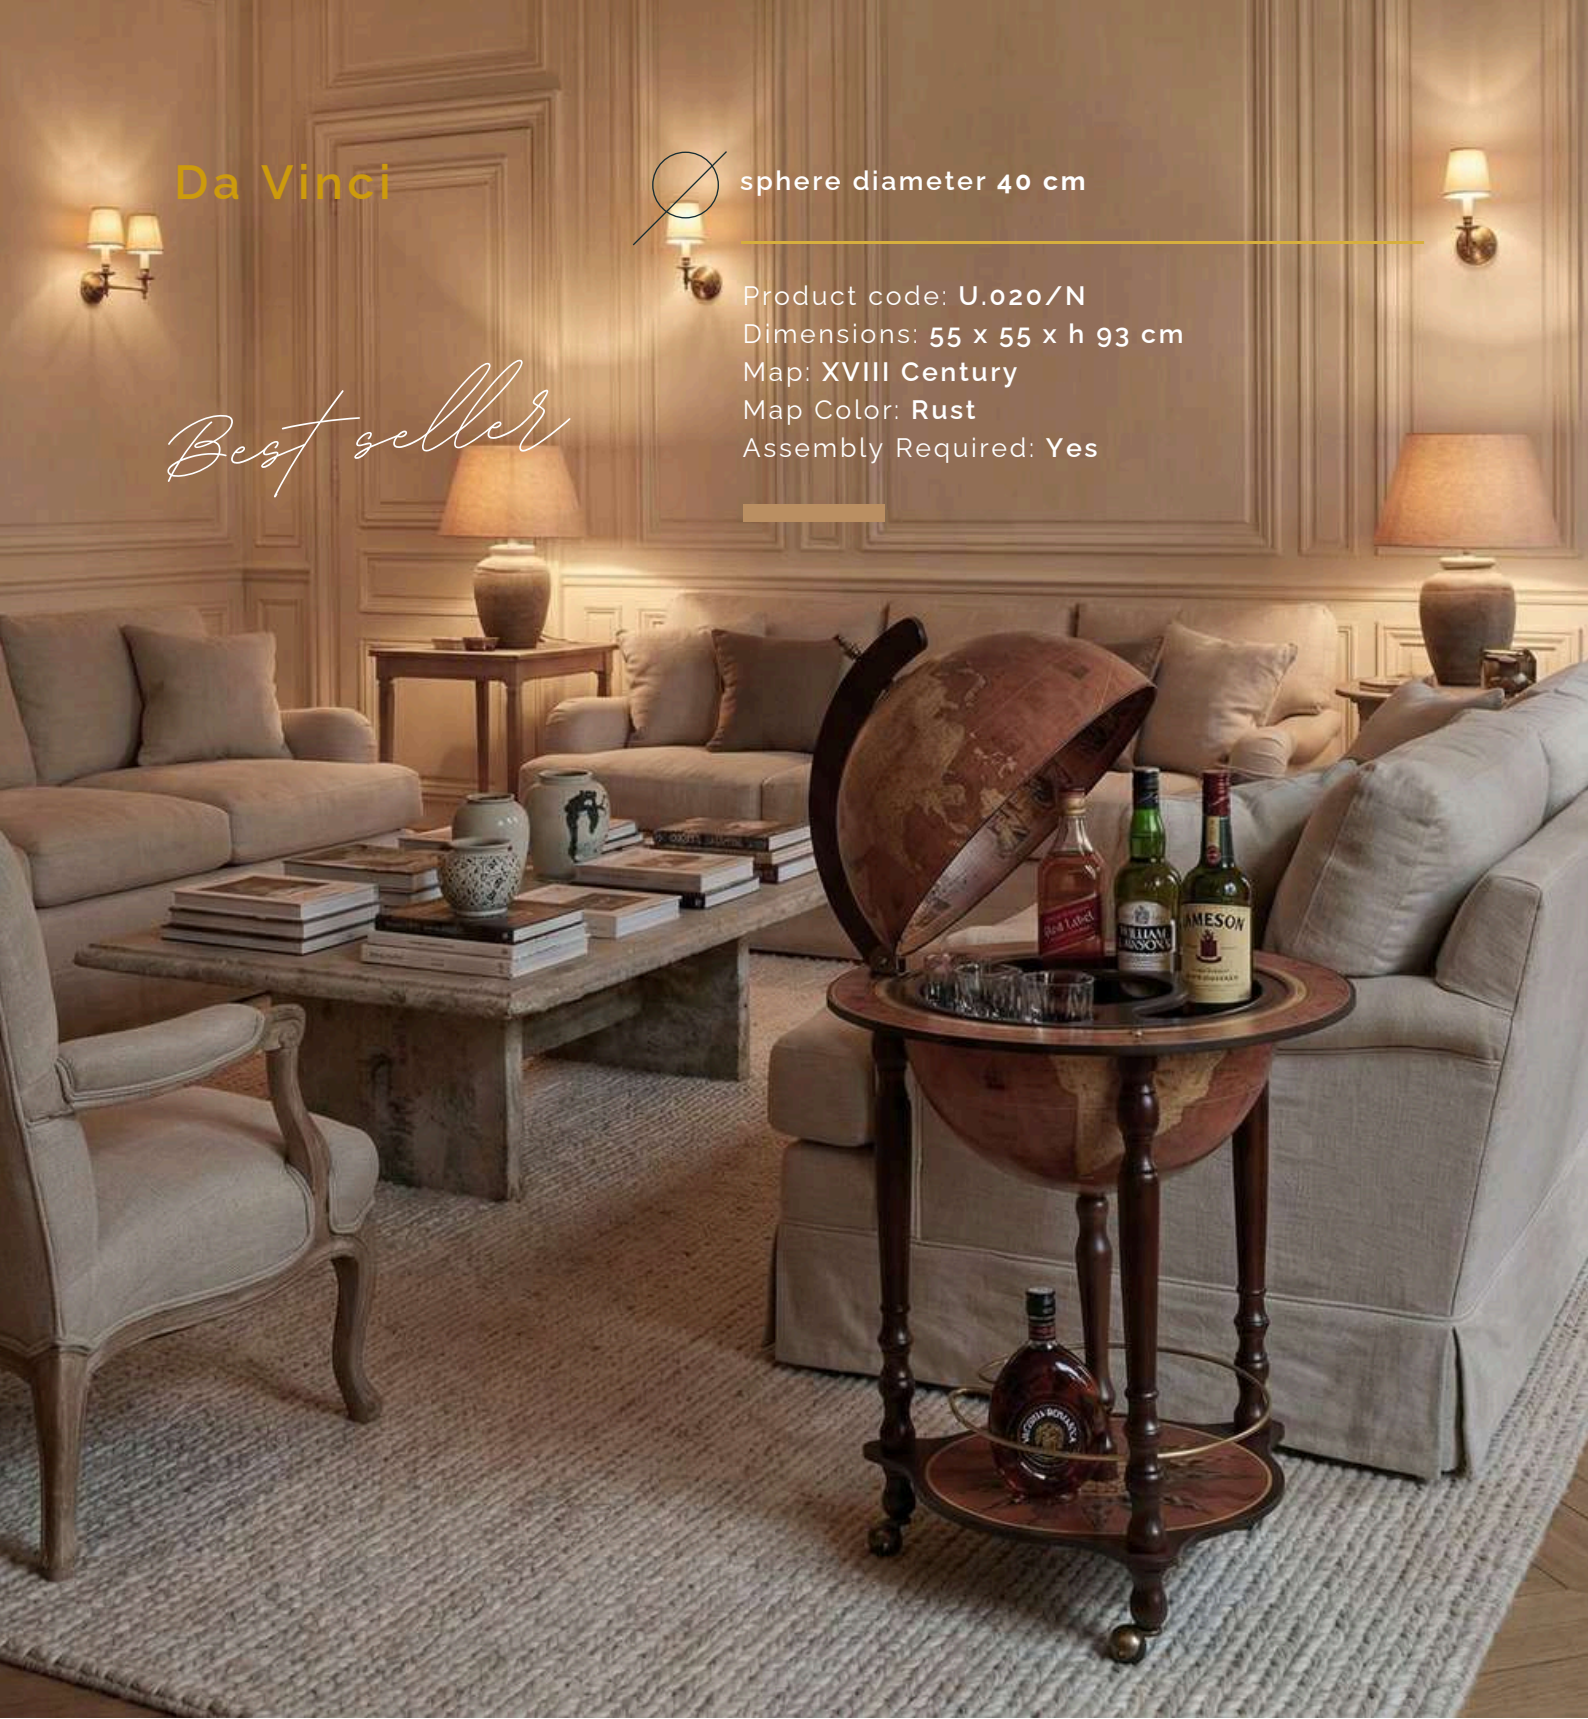

Da Vinci

sphere diameter 40 cm

Best seller

Product code: U.020/N

Dimensions: 55 x 55 x h 93 cm

Map: XVIII Century

Map Color: Rust

Assembly Required: Yes

Product code: U.020.A/N

Map Color: Blue Dust

Zoffoli
living