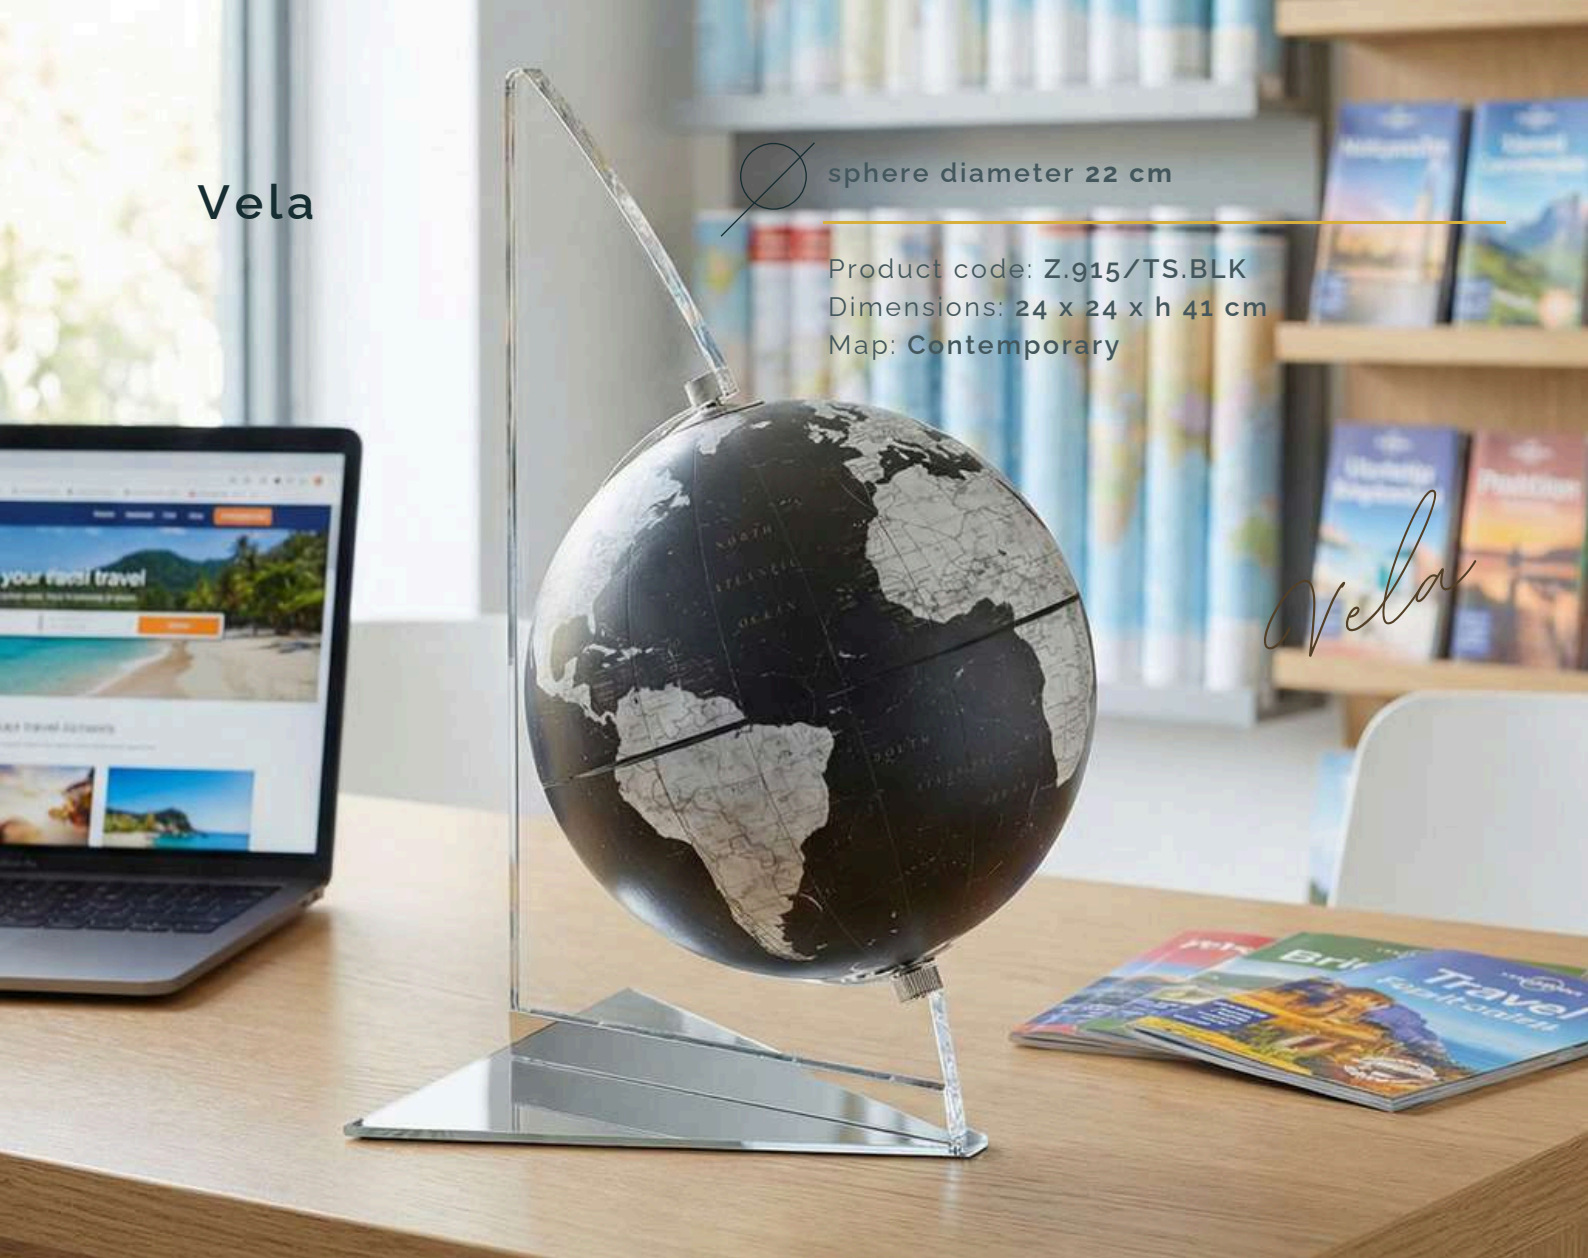

Dimensions: 33 x 33 x h 42 cm

Map: **Political**

Map Color: **Aquamarine**

Assembly Required: **No**

Vela

⊘ sphere diameter 22 cm

Product code: Z.915/TS.BLK
Dimensions: 24 x 24 x h 41 cm
Map: Contemporary

Vela

The world, at the center of every journey

Zoffoli globes become iconic elements, capable of engaging the client and reinforcing the identity of the space. Not just decorative pieces, but symbols of experience, reliability, and global vision.