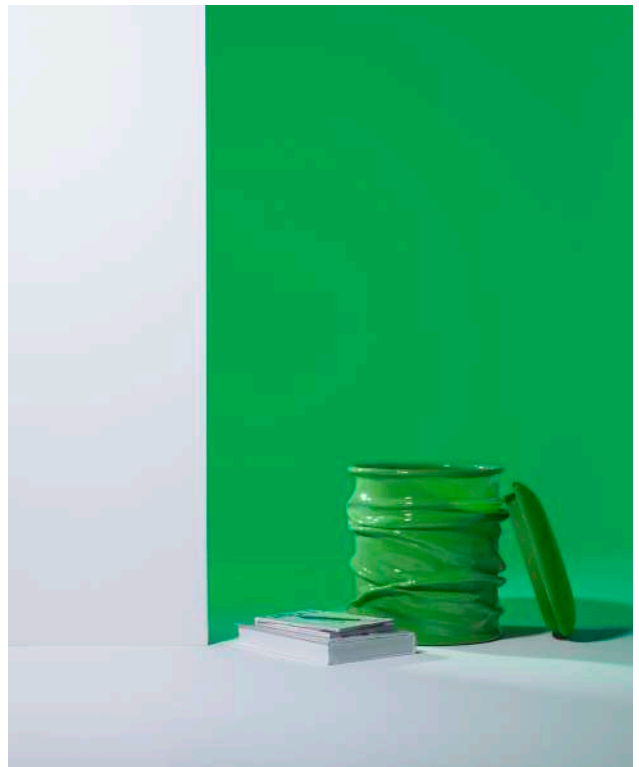

Pouf Pandora