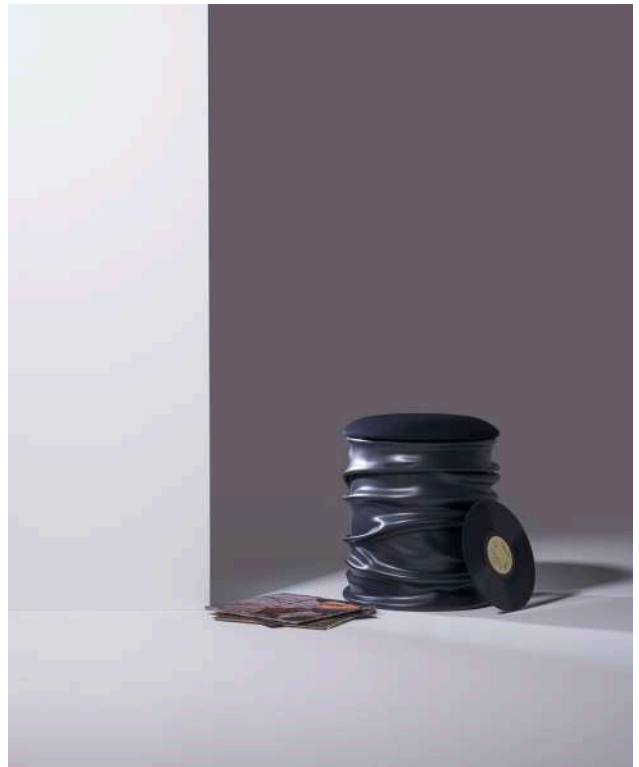

Pouf Pandora