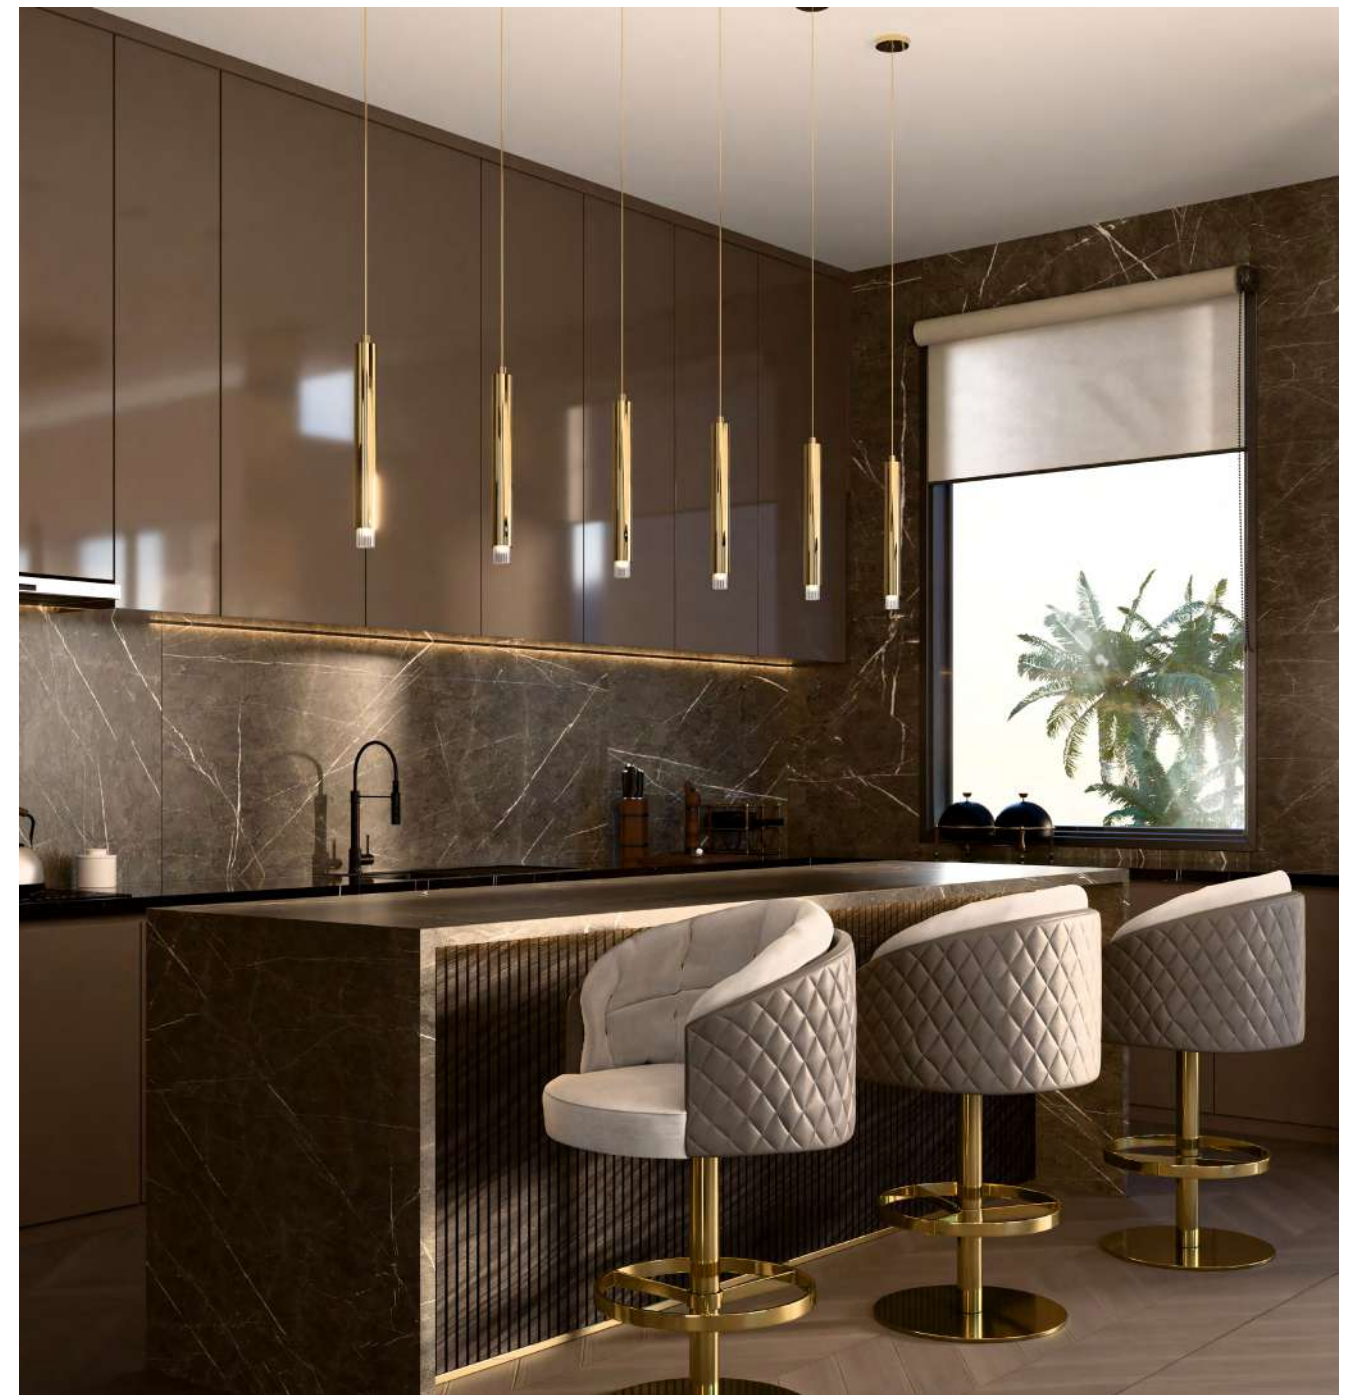

GALA
PENDANT

MATERIALS Brass & Crystal Glass
STANDARD FINISHES Gold Plated & Clear Crystal
DIMENSIONS H 82cm | 62,28" Diam. 35cm | 13,78"
Cord Height: Adjustable with 200 cm | 78,74"
BULBS 6x g9 LED 4 W - 3000K *USA not included
Voltage: 220-240V
WEIGHT 7kg | 15,43lbs

BABEL
PENDANT

MATERIALS Brass & Crystal Glass
STANDARD FINISHES Gold Plated & Clear Crystal
DIMENSIONS H 113cm | 44,5" Diam. 40cm | 15,7"
Cord Height: Adjustable with 200 cm | 78,74"
BULBS 6x g9 LED 4 W - 3000K *USA not included
Voltage: 220-240V
WEIGHT 35kg | 77,2lbs

TRUMP
PENDANT

MATERIALS Brass & Crystals Glass
STANDARD FINISHES Gold Plated & Clear Crystal
DIMENSIONS H 90cm | 35,4" Diam. 36,5cm | 14,4"
Cord Height: Adjustable with 200cm | 78,74"
BULBS 8x g9 LED 4 W - 3000K *USA not included
Voltage: 220-240V
WEIGHT 20kg | 44,1lbs

WATERFALL XL
PENDANT

MATERIALS Brass & Glass
STANDARD FINISHES Gold Plated & Clear Crystal
DIMENSIONS H 75cm | 29,53" L 20 cm | 7,87" D 20cm
| 7,87" Cord Height: Adjustable with 200 cm | 78,74"
BULBS 6x g9 LED 4 W - 3000K *USA not included
Voltage: 220-240V
WEIGHT 2kg | 4,41lbs

WATERFALL
PENDANT

MATERIALS Brass & Crystal Glass
STANDARD FINISHES Gold Plated & Clear Crystal
DIMENSIONS H 55cm | 21,65" L 16cm | 6,3" D 16cm |
6,3" Cord Height: Adjustable with 200 cm | 78,74"
BULBS 6x g9 LED 4 W - 3000K *USA not included
Voltage: 220-240V
WEIGHT 3kg | 6,61lbs

WATERFALL SMALL
PENDANT

MATERIALS Brass & Crystal Glass
STANDARD FINISHES Gold Plated & Clear Crystal
DIMENSIONS H 44cm | 17,32" Diam: 5cm | 1,97" Cord Height: Adjustable with 200cm | 78,74"
BULBS 1x g9 LED 4 W - 3000K *USA not included Voltage: 220-240V
WEIGHT 3kg | 6,61lbs