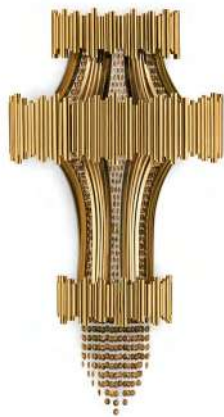

WEIGHT 9,30kg | 20,50lbs

SCALA
WALL

MATERIALS Brass & Crystals

STANDARD FINISHES Gold Plated
& Gold Teak Crystals

DIMENSIONS H 84,5cm | 33,27" L 42,6cm | 16,77"
D 21,9cm | 8,62"

BULBS 6x g9 LED 4 W - 3000K *USA not included
Voltage: 220-240V