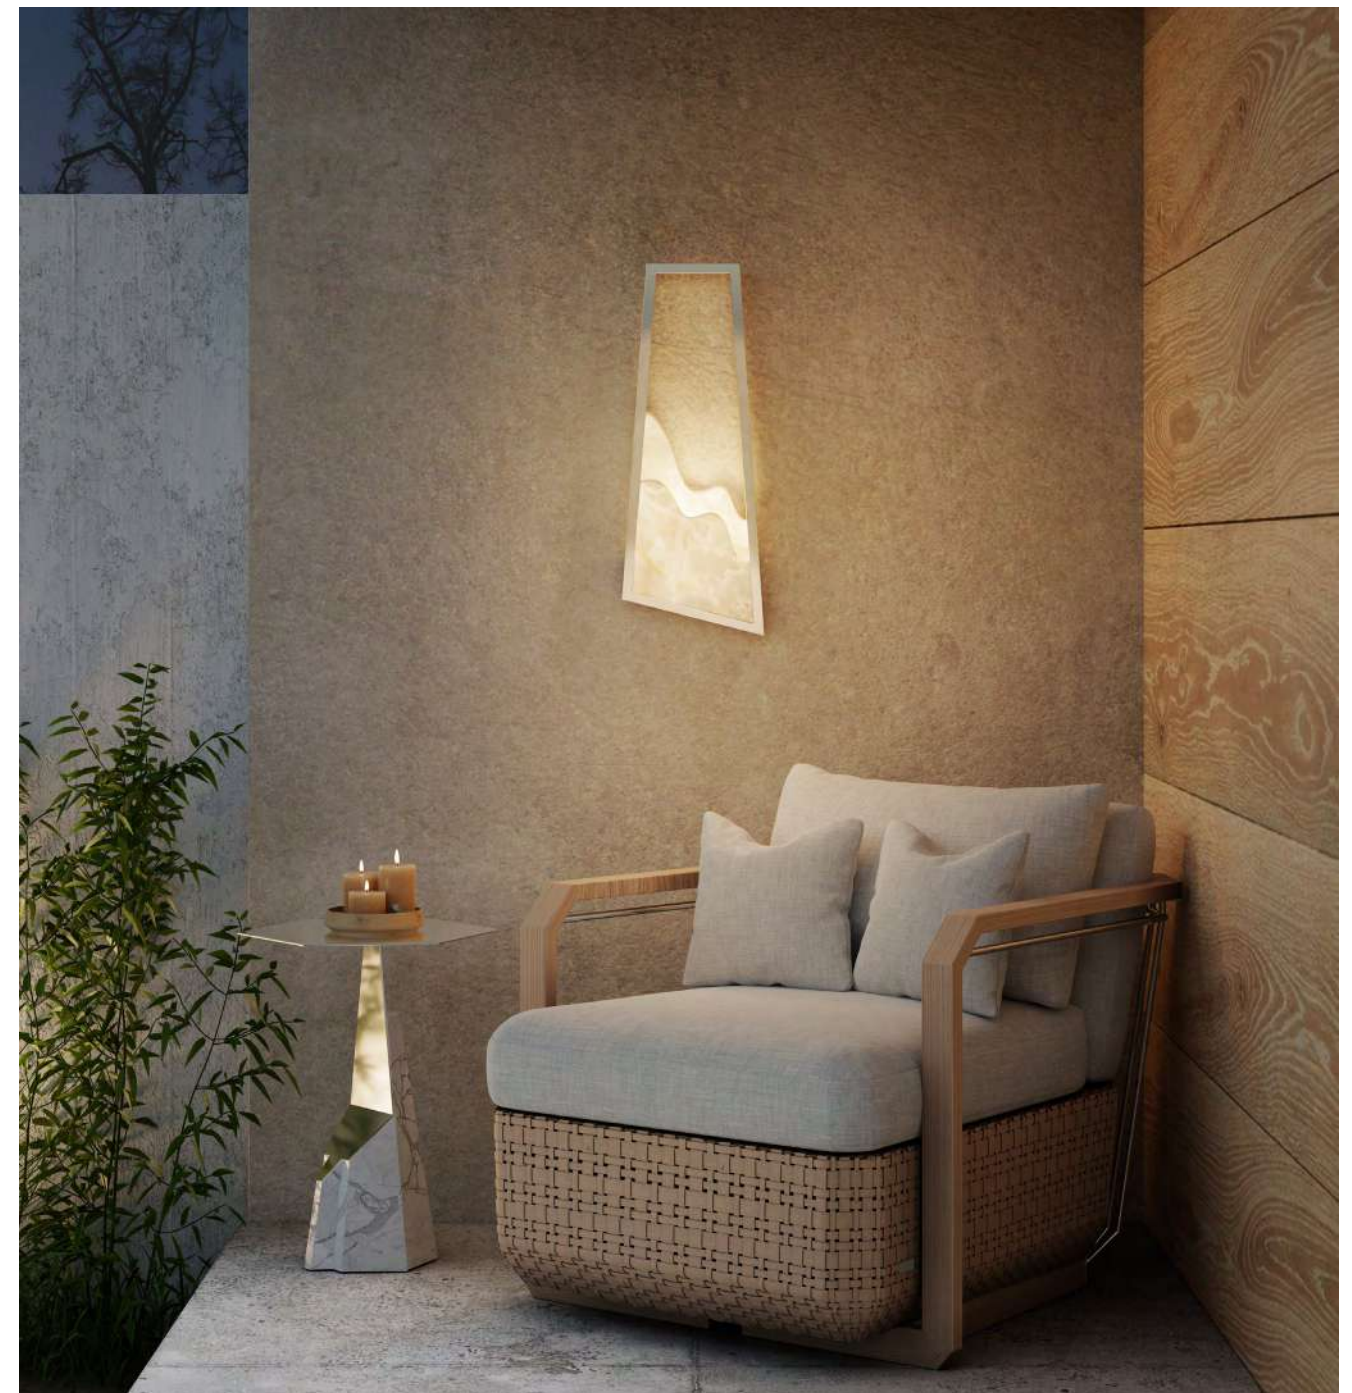

MAGNA
WALL LAMP

MATERIALS Stainless Steel & Marble

STANDARD FINISHES Polished Stainless Steel & Ibiza Marble

DIMENSIONS H: 60cm | 23,6" | L: 23cm | 9,1" | D: 8cm | 3,1"

LED STIP 4000K - IP65

WEIGHT Aprox: 20kg | 44,09lbs