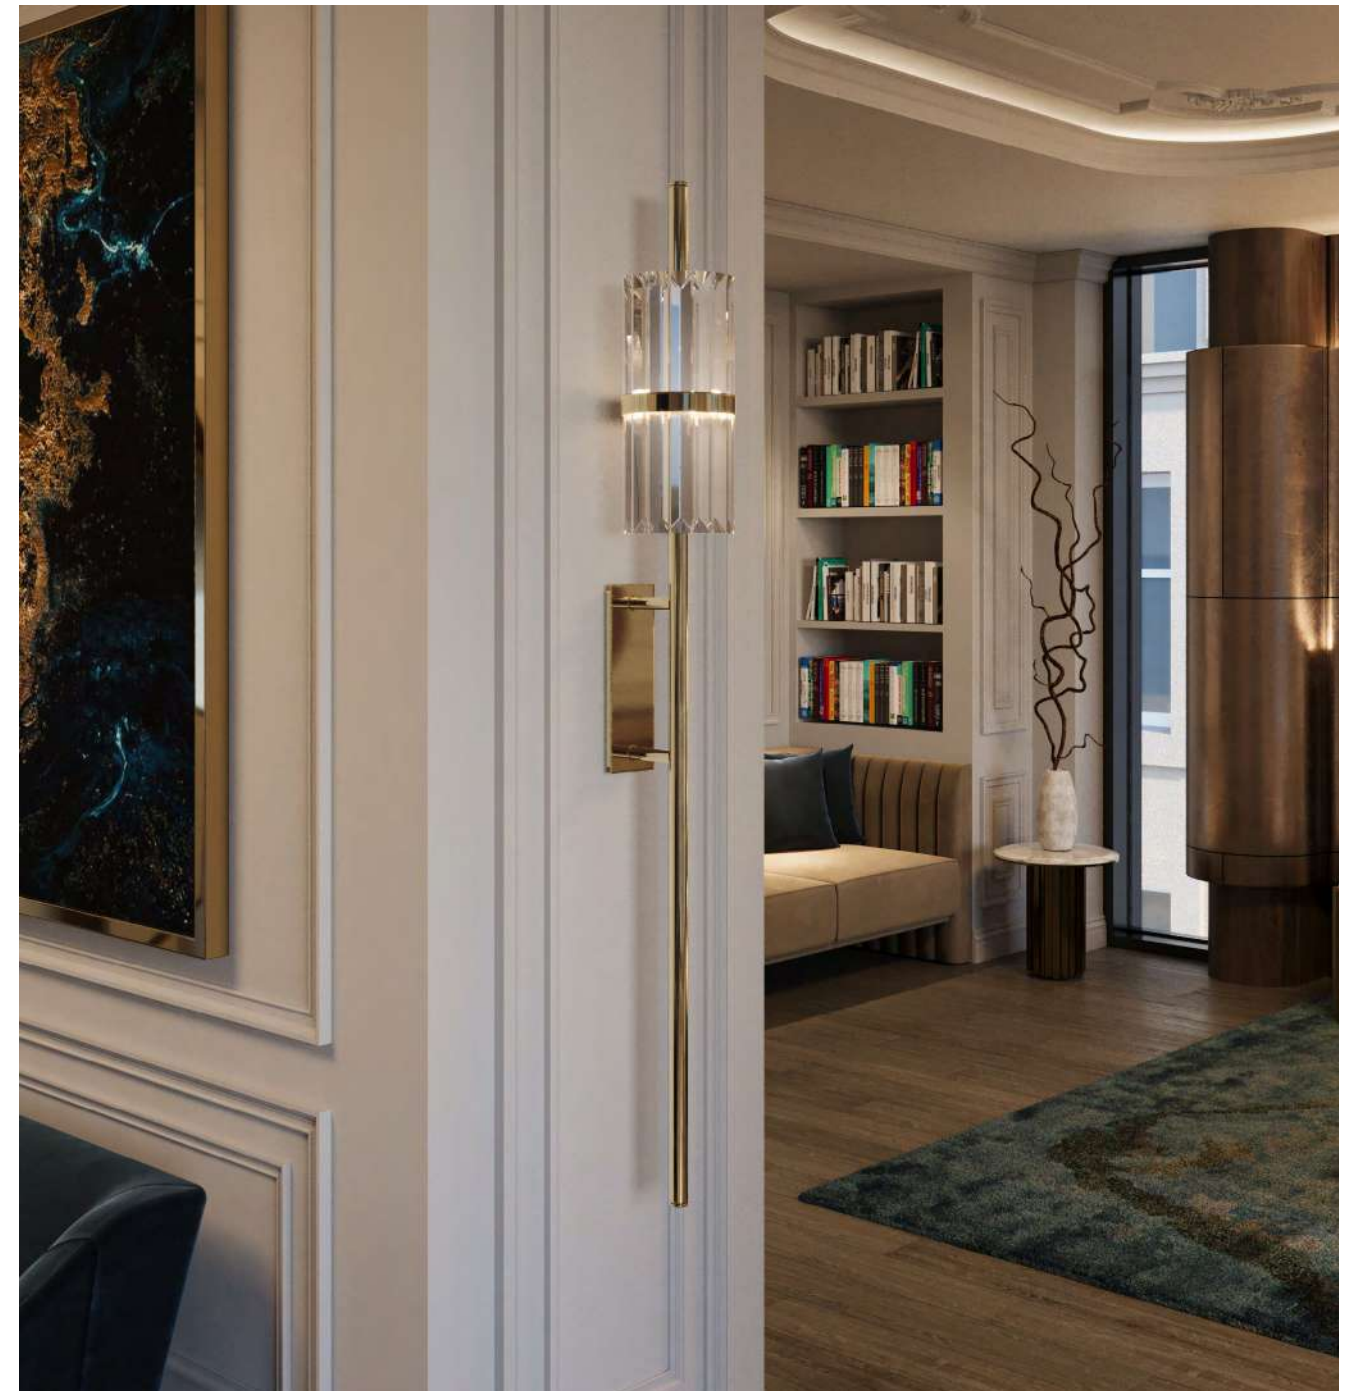

WEIGHT 31kg | 68,34lbs

LIBERTY SLIM SQUARE
WALL

MATERIALS Brass & Crystal Glass

STANDARD FINISHES Gold Plated & Clear Crystal

DIMENSIONS H 20cm | 7,87" L 27cm | 10,67" D 10cm | 3,94"

BULBS 2x g9 LED 4 W - 3000K *USA not included Voltage: 220-240V

WEIGHT 6kg | 13,23lbs

LIBERTY I
WALL

MATERIALS Brass & Crystal Glass

STANDARD FINISHES Gold Plated & Clear Crystal

DIMENSIONS H 64,5 cm | 25,39" L 31 cm | 12,2" D 18,3 cm | 7,2"

BULBS 4x g9 LED 4 W - 3000K *USA not included Voltage: 220-240V

WEIGHT 12kg | 26,46lbs

LIBERTY TORCH
WALL

MATERIALS Brass & Crystals Glass

STANDARD FINISHES Gold Plated & Clear Crystal

DIMENSIONS H 160cm | 63,0" L 18cm | 7,1" D 21cm | 8,3"

BULBS 6x g9 LED 4 W - 3000K *USA not included Voltage: 220-240V