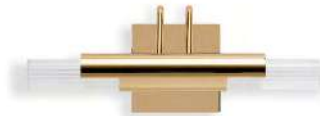

WATERFALL TECHNICAL
WALL

MATERIALS Brass & Crystal Glass
STANDARD FINISHES Gold Plated & Clear Crystal
DIMENSIONS H 13,5cm | 5,31" L 38cm | 14,96" D 13cm | 5,12"
BULBS 2x g9 LED 4 W - 3000K *USA not included Voltage: 220-240V
WEIGHT 1,5kg | 3,31lbs