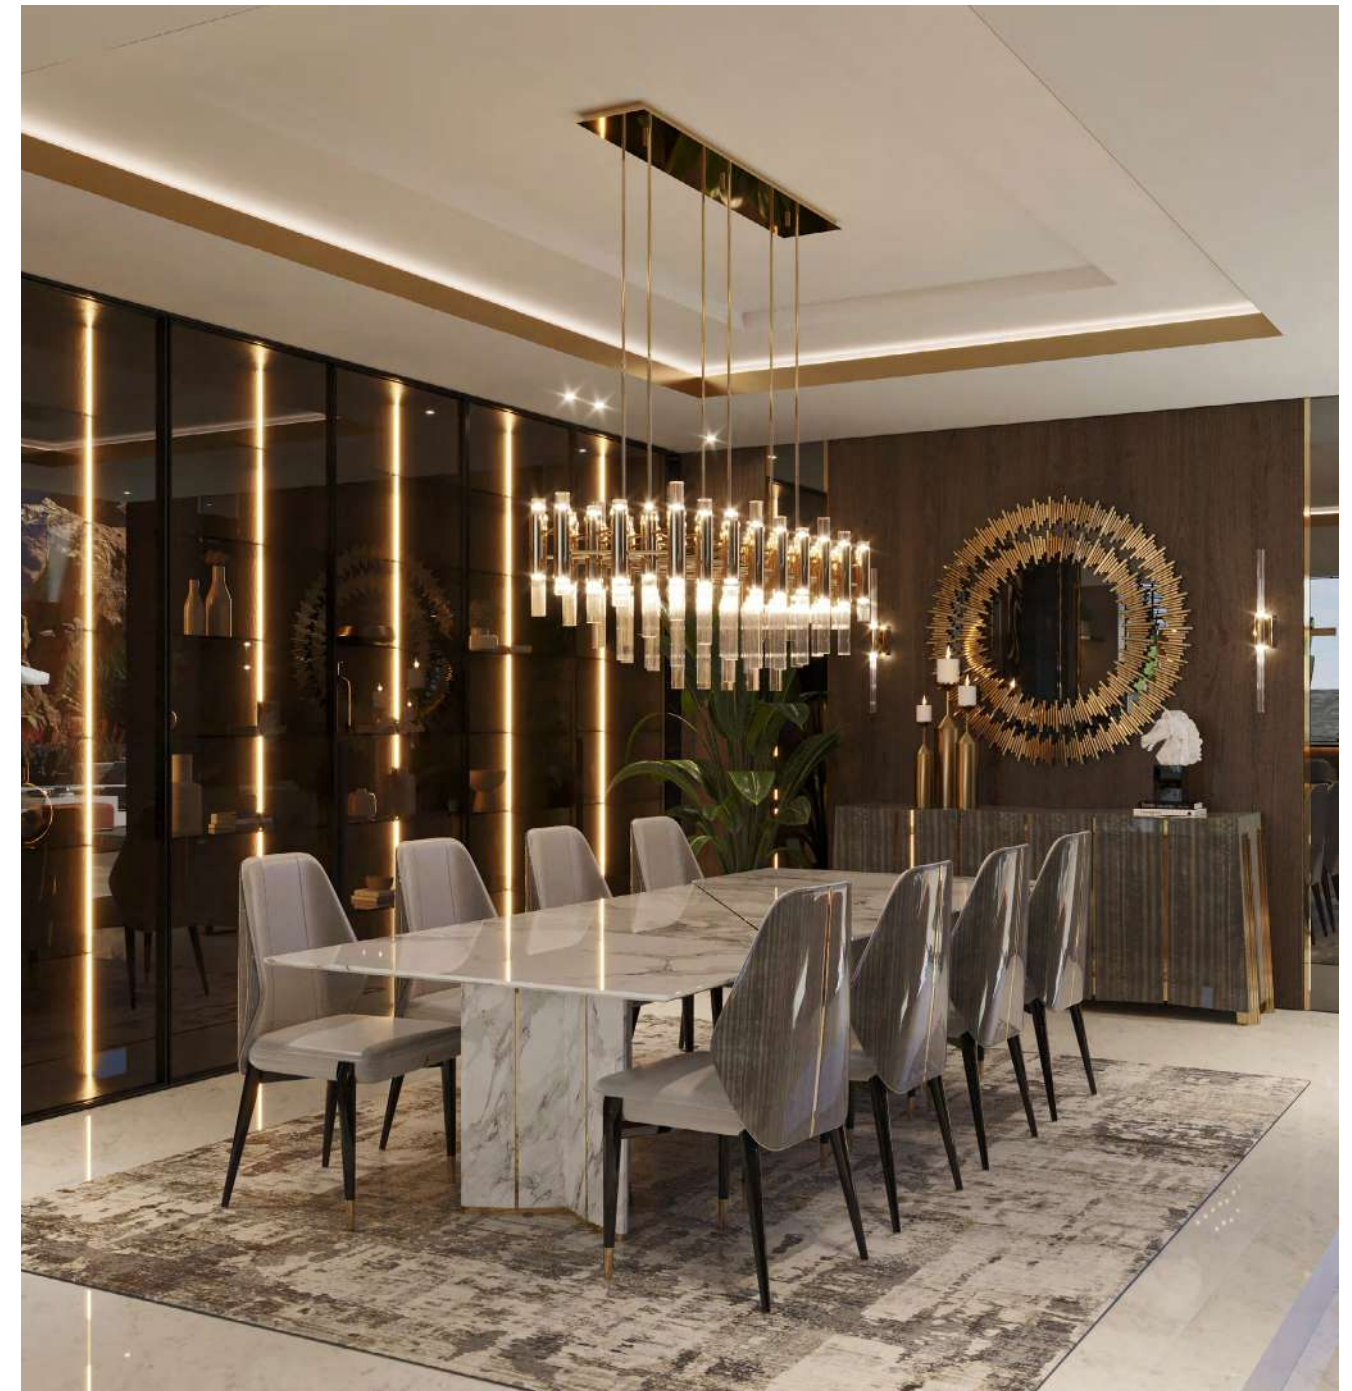

WATERFALL RECTANGULAR
SUSPENSION

MATERIALS Brass & Crystal Glass

STANDARD FINISHES Gold Plated & Clear Crystal

DIMENSIONS H 55 cm | 21,65" L 160 cm | 62,99" D 50 cm | 19,69"

BULBS 88x g9 LED 4 W - 3000K *USA not included Voltage: 220-240V

WEIGHT 67kg | 147,71lbs