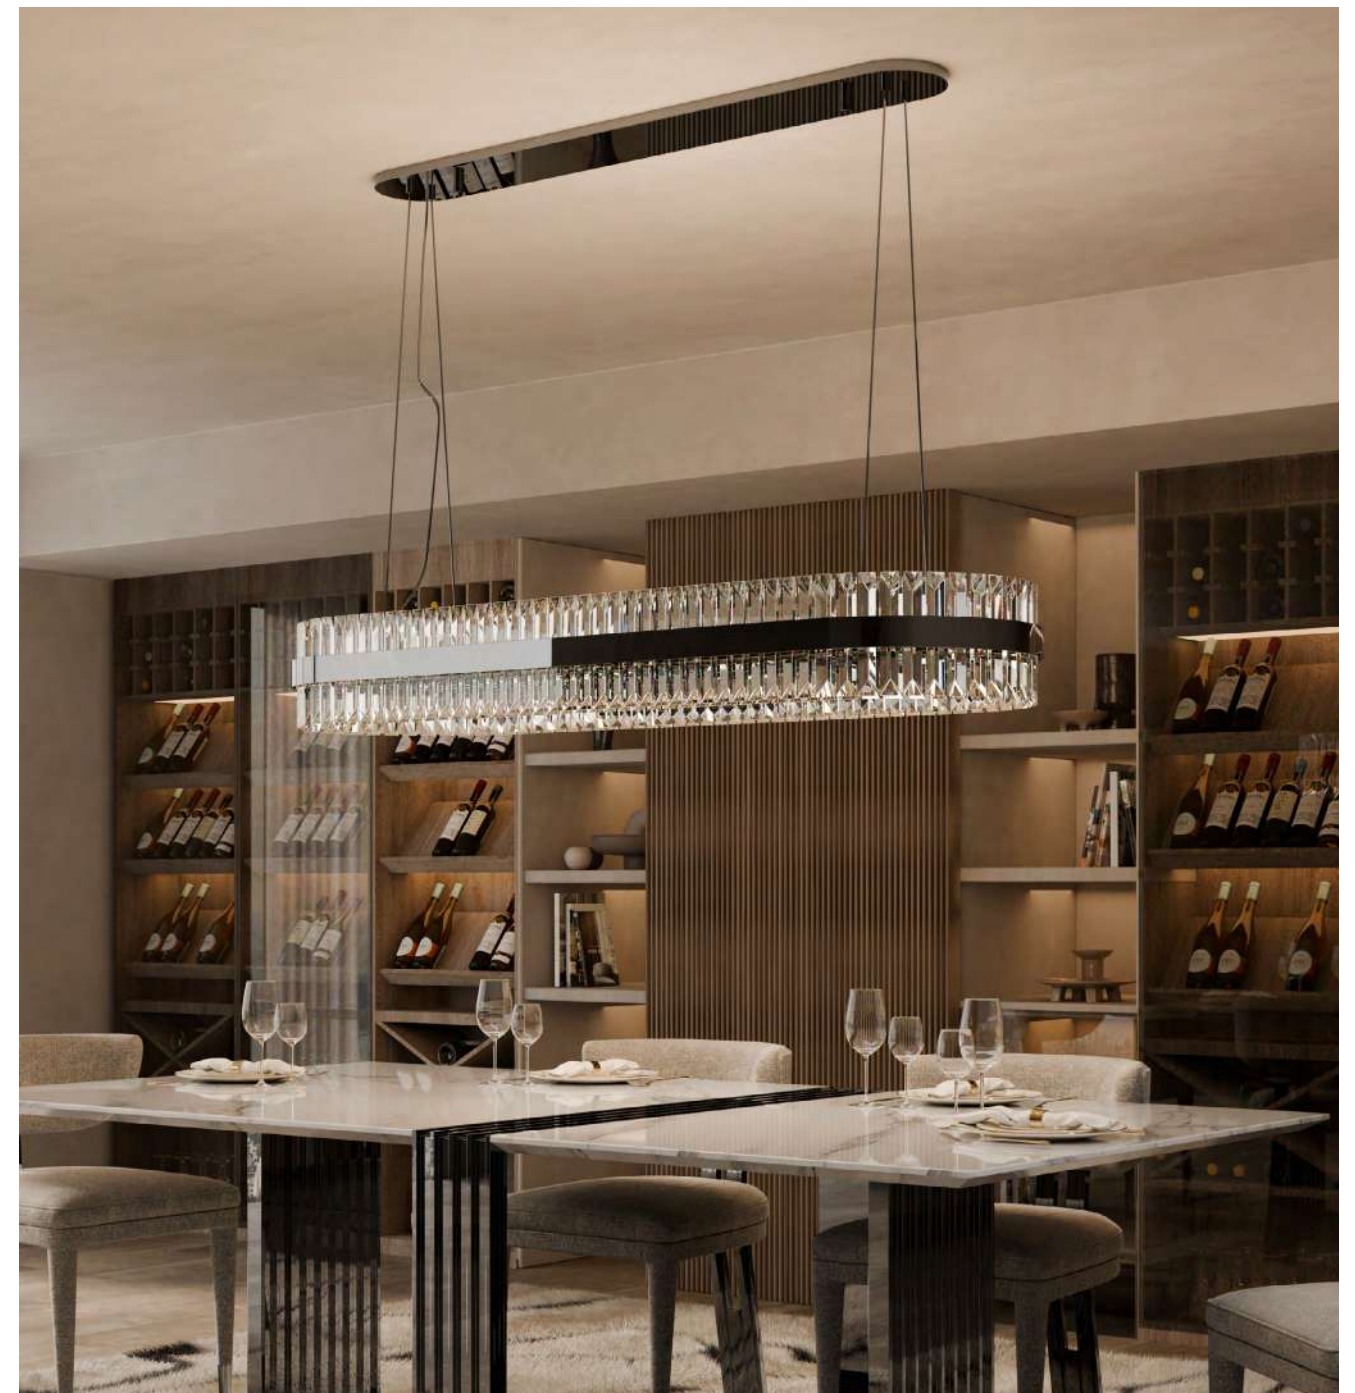

LIBERTY SLIM SNOOKER
SUSPENSION

MATERIALS Brass & Crystal Glass
STANDARD FINISHES Gold Plated & Clear Crystal
DIMENSIONS H: 20cm | 7,9" | L: 160cm | 63" | D: 50cm | 19,7" Cord Height: Adjustable with 200cm | 78,74"
BULBS 20x g9 LED 4 W - 3000K *USA not included Voltage: 220-240V
WEIGHT Aprox: 60kg | 132,3lbs