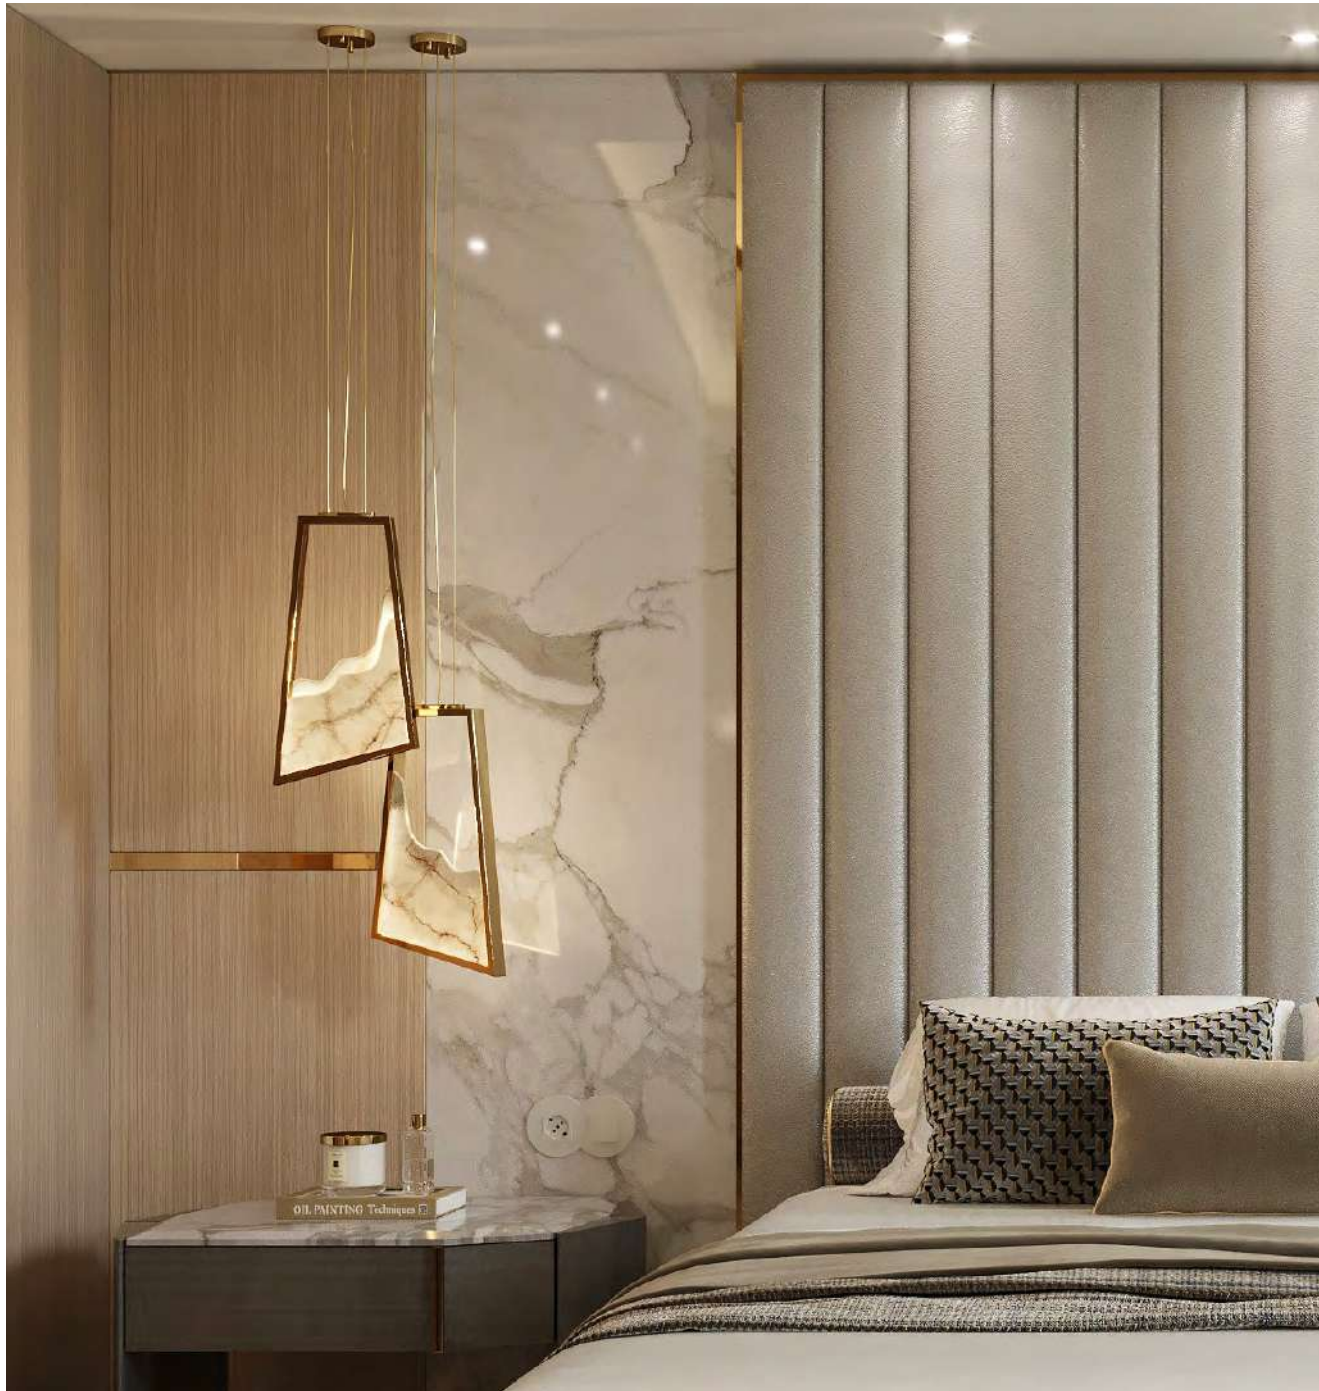

MAGNA
PENDANT

MATERIALS Brass & Marble

STANDARD FINISHES Gold Plated & Ibiza Marble

DIMENSIONS H 60cm | 23,62" L 31cm | 12,2" D 5cm | 1,97" Cord Height: Adjustable with 200 cm | 78,74" Size Option : 50cm, 60cm, 70cm

LED Stip LED

WEIGHT 35kg | 77,16lbs