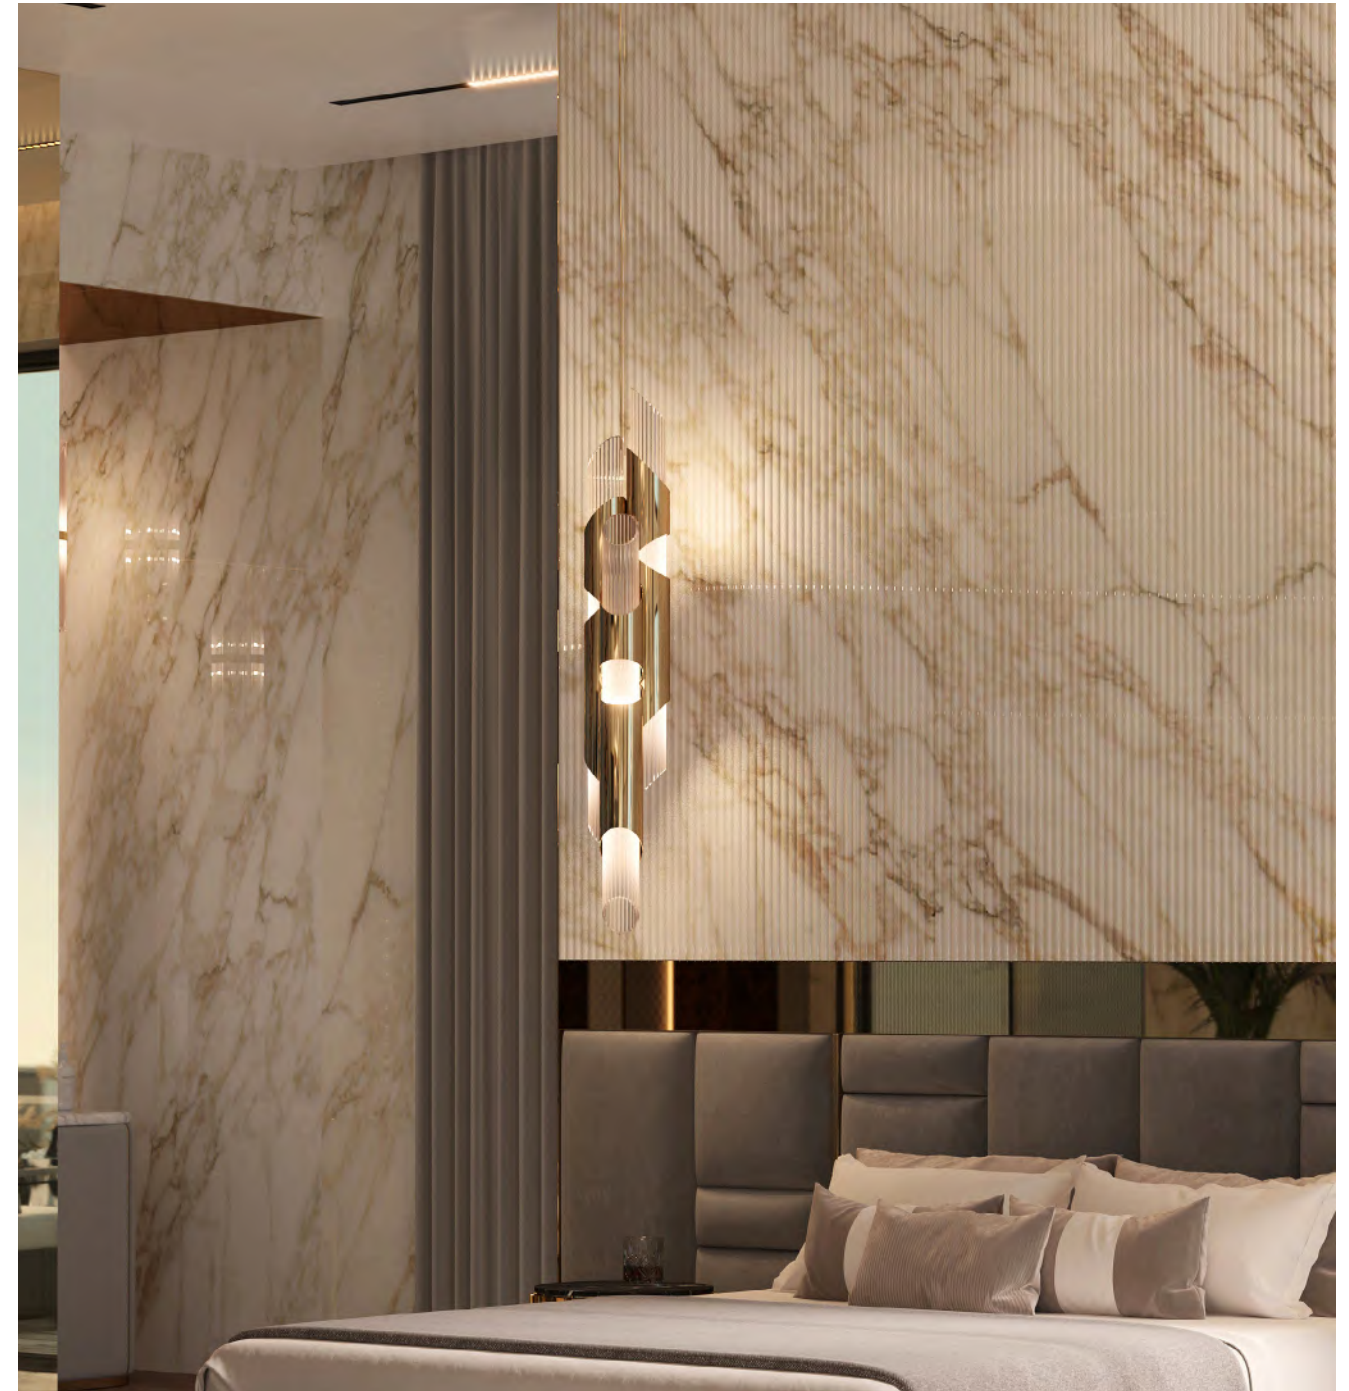

DRAYCOTT
PENDANT

MATERIALS Brass & Crystal Glass

STANDARD FINISHES Gold Plated & Clear Crystal

DIMENSIONS H 124cm | 48,82" 8,46" L 21,5cm | 8,46" D 21,5cm | 8,46" Cord Height: Adjustable with 200 cm | 78,74"

BULBS 6x g9 LED 4 W - 3000K *USA not included Voltage: 220-240V

WEIGHT 14kg | 30,86lbs