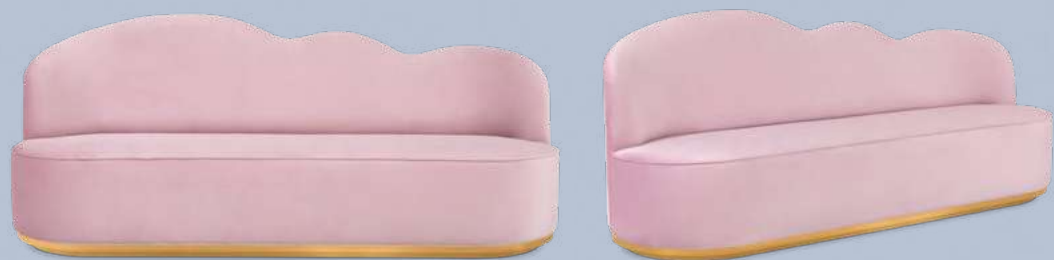

CLOUD

Sofa

DIMENSIONS

Width: 210 cm | 82.6"

Depth: 70 cm | 27.5"

Height: 88 cm | 34.6"

MATERIALS

Wood and Velvet