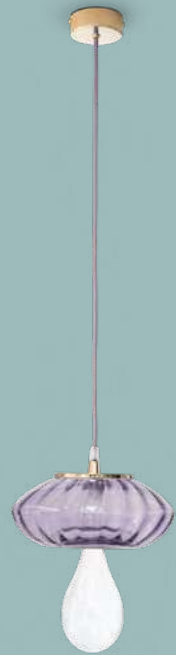

MUSHROOM

Pendant Lamp

Mushroom Pendant I