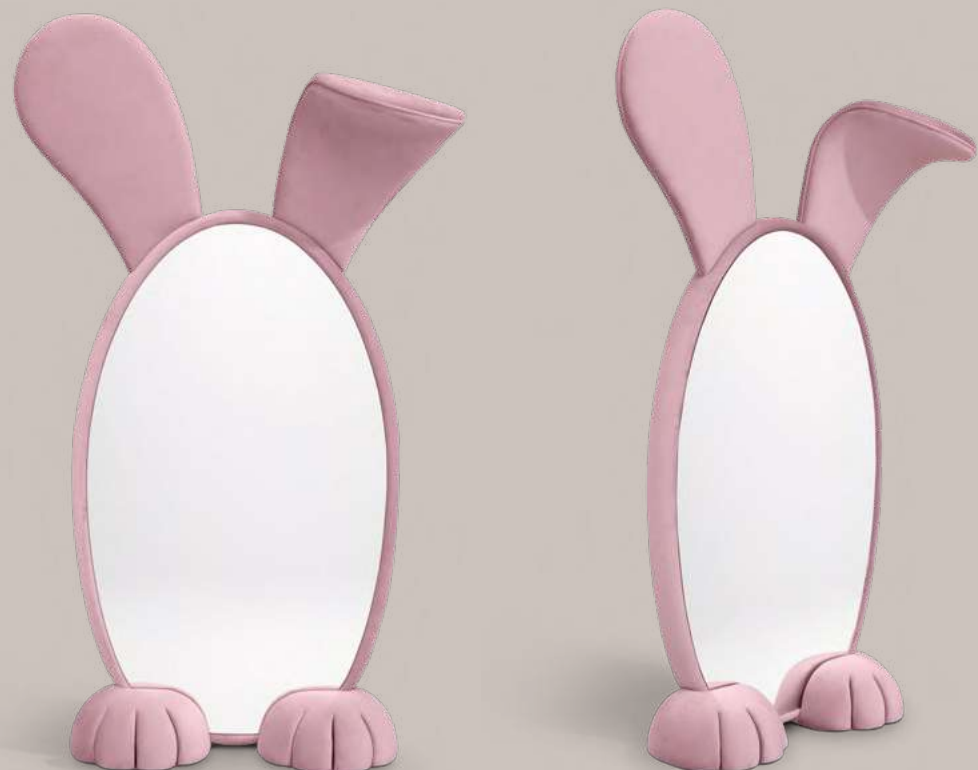

BUNNY

Floor Mirror

DIMENSIONS

Width: 125 cm | 49.2"

Depth: 52 cm | 20.5"

Height: 215 cm | 84.6"

MATERIALS

Velvet, Regular Mirror (Silver Mirror)