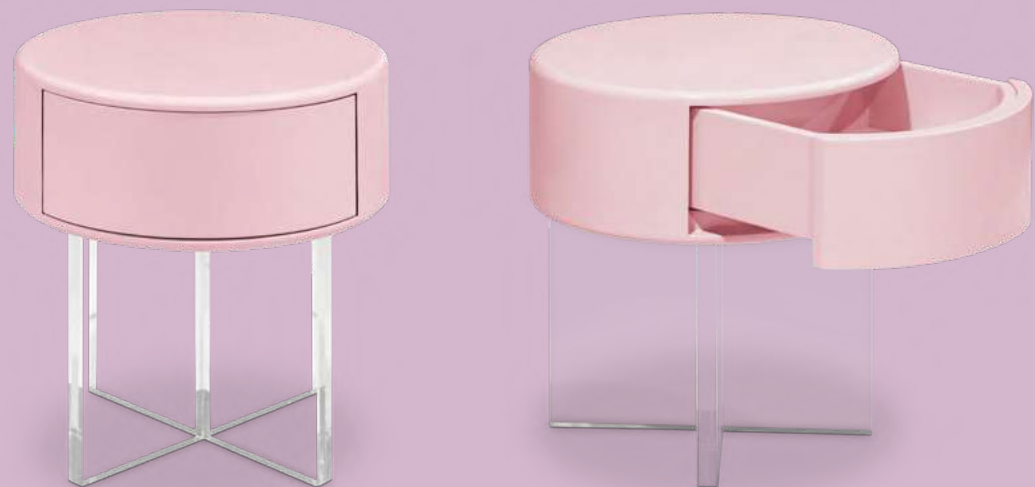

DIMENSIONS

Width: 63 cm | 24.8"

Depth: 47 cm | 18.5"

Height: 43 cm | 16.9"

MATERIALS

Wood and Synthetic Leather

STANDARD FINISHES

Wood and Synthetic Leather

STORAGE

CLOUD

Nightstand

DIMENSIONS

Diameter: 50 cm | 19.7"

Height: 45 cm | 17.7"

MATERIALS

Wood and Translucent Acrylic