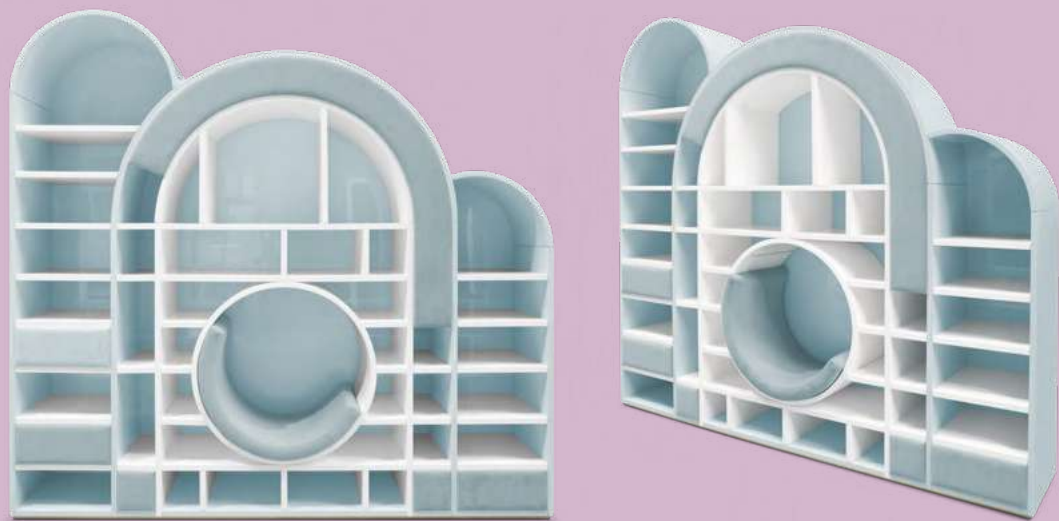

BUBBLE GUM

Reading Nook

DIMENSIONS

Depth: 53 cm | 20.86"

Height: 266 cm | 104.72"

Width: 283 cm | 111.41"

Chair diameter: 90 cm | 35.43"

MATERIALS

Wood and Velvet

STANDARD FINISHES

Structure in Glossy lacquered finish, upholstery in velvet, feet in Metallic leaf and includes led lights in the interior.