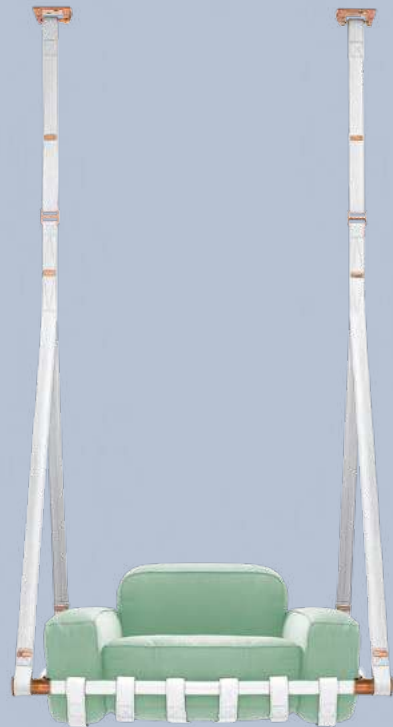

Booboo Suspension Sofa

Booboo Swing Sofa

DIMENSIONS SUSPENSION

Width: 130 cm | 51.1"
Depth: 84 cm | 33.7"
Height: 200 cm (78.7")
to 300 cm (118.1") tall
(adjustable height)

DIMENSIONS SWING

Width: 167 cm | 65.7"
Depth: 145 cm | 57"
Height: 160 cm | 69"