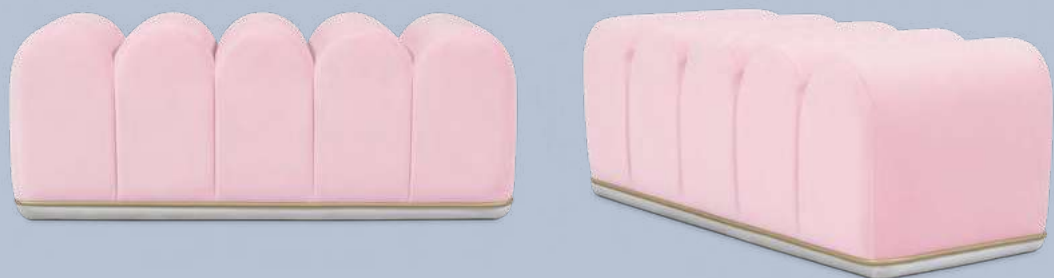

Wood and Velvet

STANDARD FINISHES

Wood and Velvet

Rainbow Sofa | Periwinkle Suspension & Pendant Lamp | Marshmallow Activity Table II | Po Chair | Bubble-Loop | Bubble Slide

BUBBLE GUM

Bench

DIMENSIONS

Width: 100 cm | 39.37"