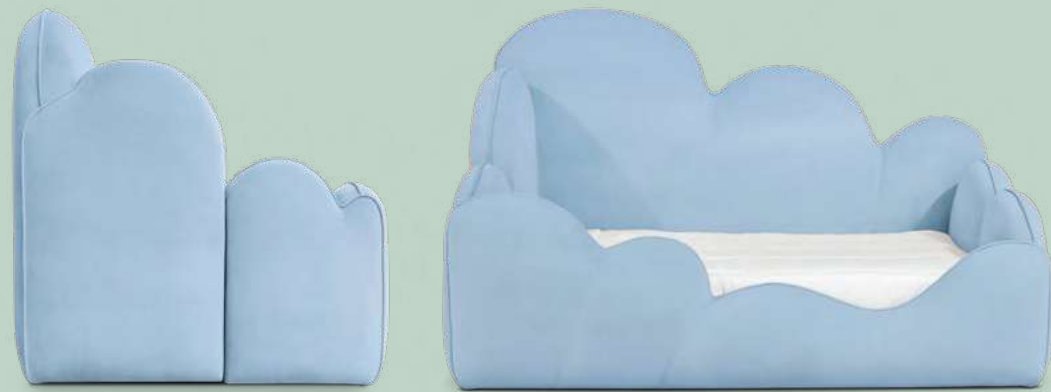

Velvet

BEDS

Tristen Bed | Periwinkle Suspension Lamp | Giraffe Jungle Rug

DINO

Bed

DIMENSIONS

Width: 246 cm | 96.9"
Depth: 145.5 cm | 57.3"
Height: 147.4 cm | 58"

Mattress Included:
90 x 190 cm | 35.4" x 74.8"
*also available in king and queen size

Small

Medium

DIMENSIONS BIG

Headboard
Width: 452 cm | 178"
Depth: 42 cm | 16.54"
Height: 185 cm | 78.84"
Mattress Included:
90 cm x 190 cm | 35.4" x 74.8"

MATERIALS

Wood, Velvet and Synthetic
Leather

STANDARD FINISHES