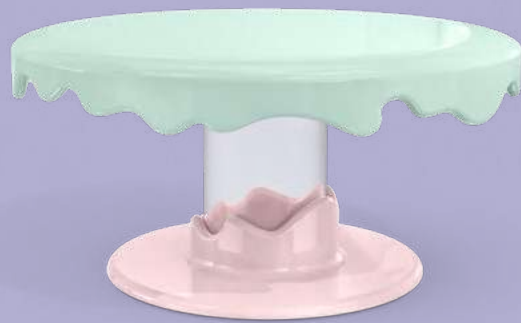

STANDARD FINISHES

Glossy Lacquered
Wood Translucent Acrylic
Gold Plated finishes

STORAGE

Little Bunny Chair | Puzzled Bookcase | Diana Table Lamp by DelightFULL

ILLUSION

Table

DIMENSIONS

Diameter: 100 cm | 39.3"
Height: 50 cm | 19.7"

MATERIALS

Wood, Top Surface Blackboard
Finishing, Translucent Acrylic

STANDARD FINISHES

Glossy Lacquered Wood, Top
Surface Blackboard Finishing,
Translucent Acrylic

PLAY & LEARN

Illusion Table | Illusion Leopard Stool | Illusion White Bear Chair |
Illusion Leopard Chair | Diana Table Lamp by DelightFULL | Thunder Rocket Rug

MARSHMALLOW ACTIVITY

Table

Activity I

Activity II

DIMENSIONS I

Height: 50 CM | 19.68"
Diameter: 100 CM | 39.37"

MATERIALS

Wood and acrylic