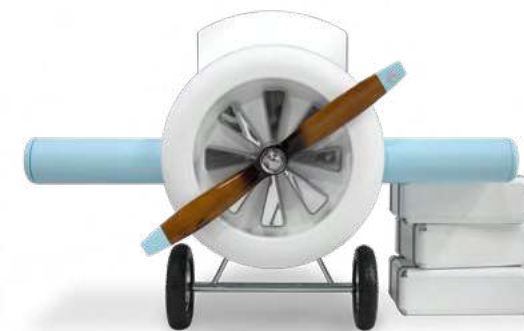

STANDARD FINISHES

Chrome plated finishes, Glossy lacquered, walnut wood