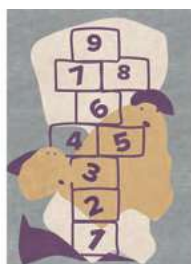

KAAG RUG

Rug

MATERIALS

Botanical Silk

DIMENSIONS

140 x 148 cm | 55" x 58.2"

MR. POTATO GAME

Rug