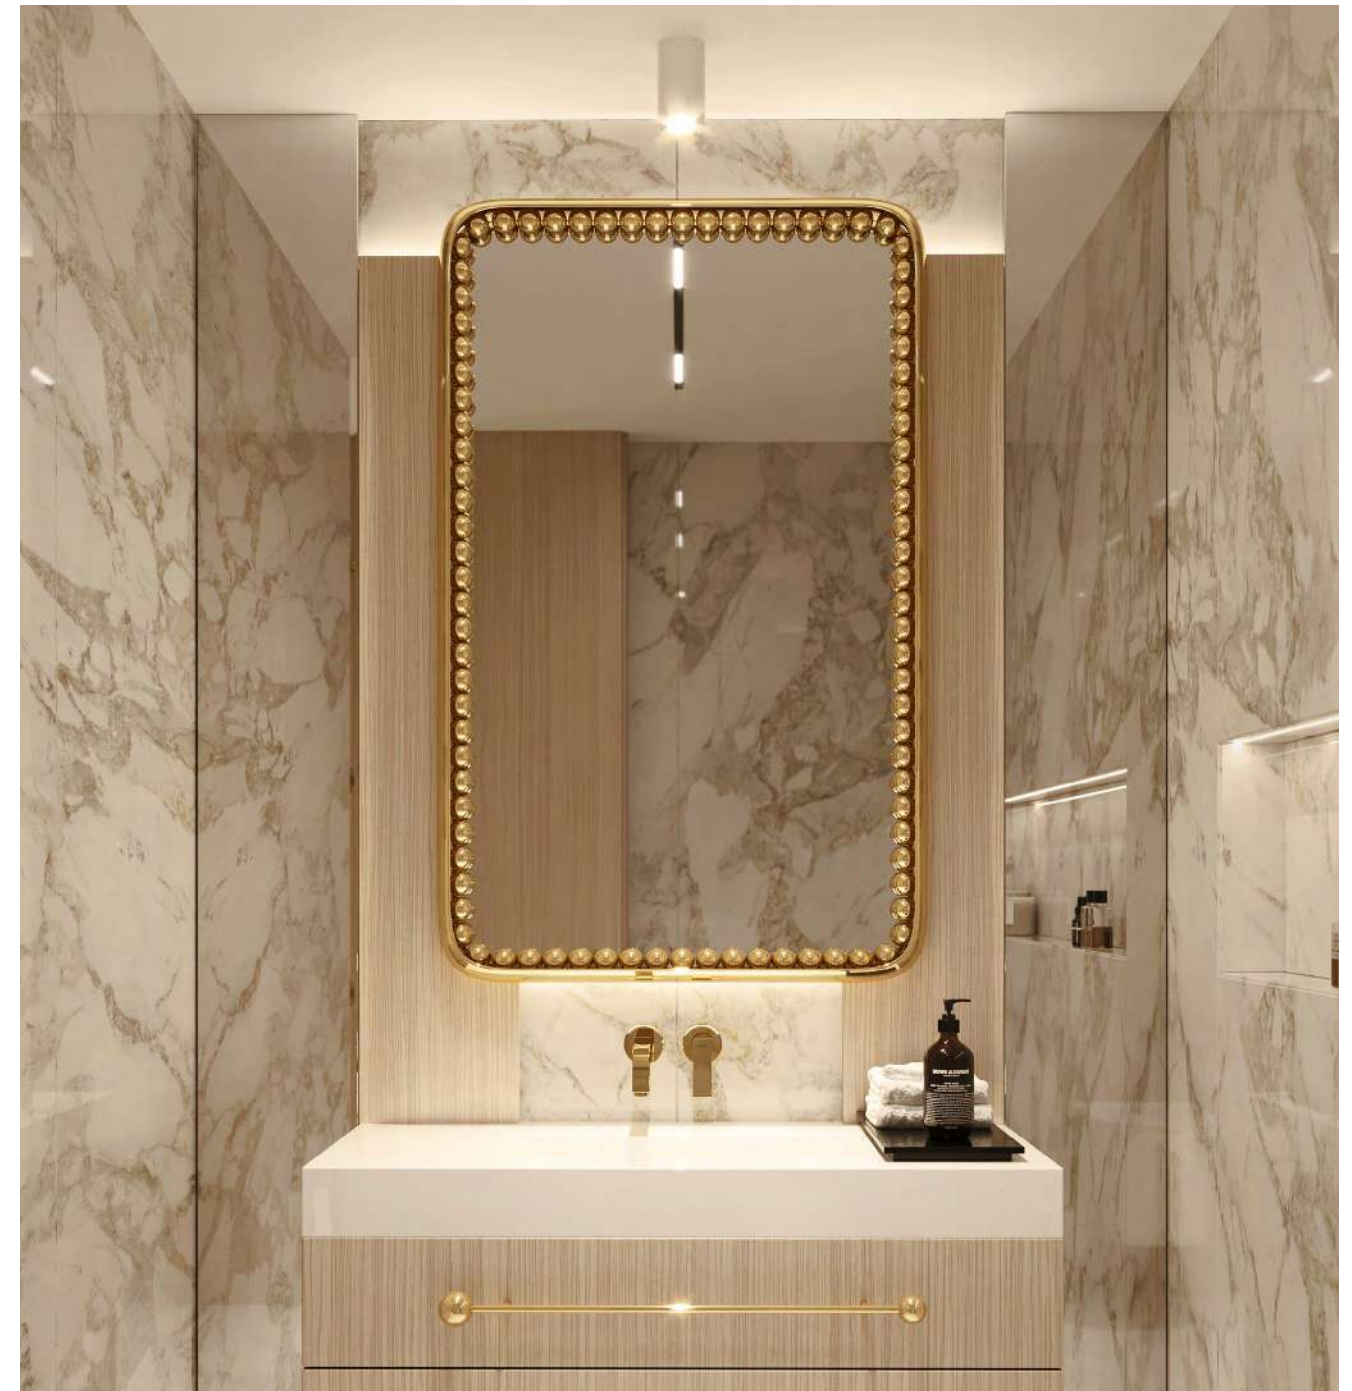

ATHOS
MIRROR

MATERIALS Brass, Wood, Mirror & Leather
STANDARD FINISHES Polished Brass, Walnut Root, Smoked Mirror & Grey Leather
DIMENSIONS W: 155cm | 61,02" | D: 11cm | 4,33" | H: 220cm | 86,61"
WEIGHT 170kg | 374,79lbs

DARIAN GOLD
MIRROR

MATERIALS Brass & Mirror
STANDARD FINISHES Polished Brass & Black Mirror
DIMENSIONS D: 15cm | 5,91" | Diam.: 100cm | 39,37"
WEIGHT 42kg | 92,59lbs

ORBIS
MIRROR

MATERIALS Brass & Mirror
STANDARD FINISHES Polished Brass & Smoked Black Mirror
DIMENSIONS D: 9,1cm | 3,58" | Diam.: 101,3cm | 39,88"
WEIGHT 58kg | 127,87 lbs

ORBIS RECTANGULAR
MIRROR

MATERIALS Brass & Mirror
STANDARD FINISHES Polished Brass & Smoked Black Mirror
DIMENSIONS W: 100cm | 39,37" | D: 9,1cm | 3,58" | H: 160cm | 62,99"
WEIGHT 107kg | 235,89lbs

CHARLA XL
BED