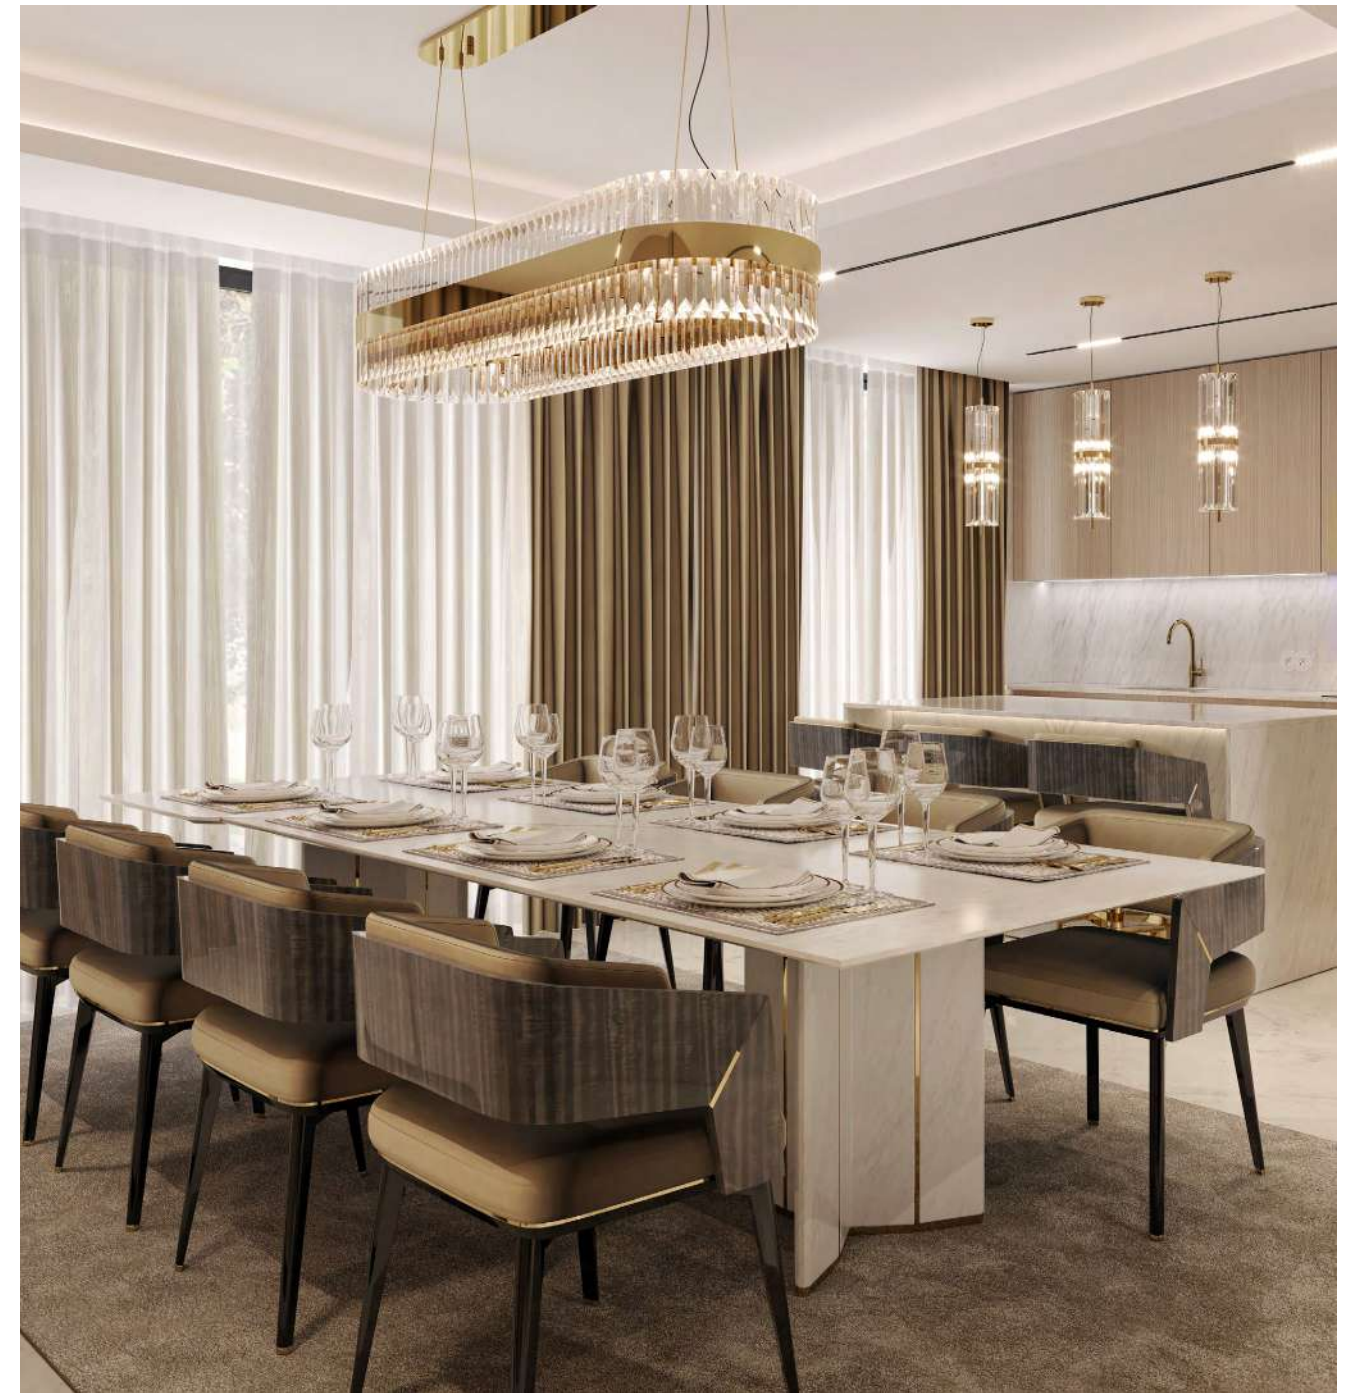

ALGERONE RECTANGULAR
DINING TABLE

MATERIALS Brass & Marble

STANDARD FINISHES Polished Brass & Statuario Marble

DIMENSIONS H: 73cm | 28,74" | L: 300cm | 118,11" | D: 126cm | 49,61"

WEIGHT 120kg | 264,55lbs