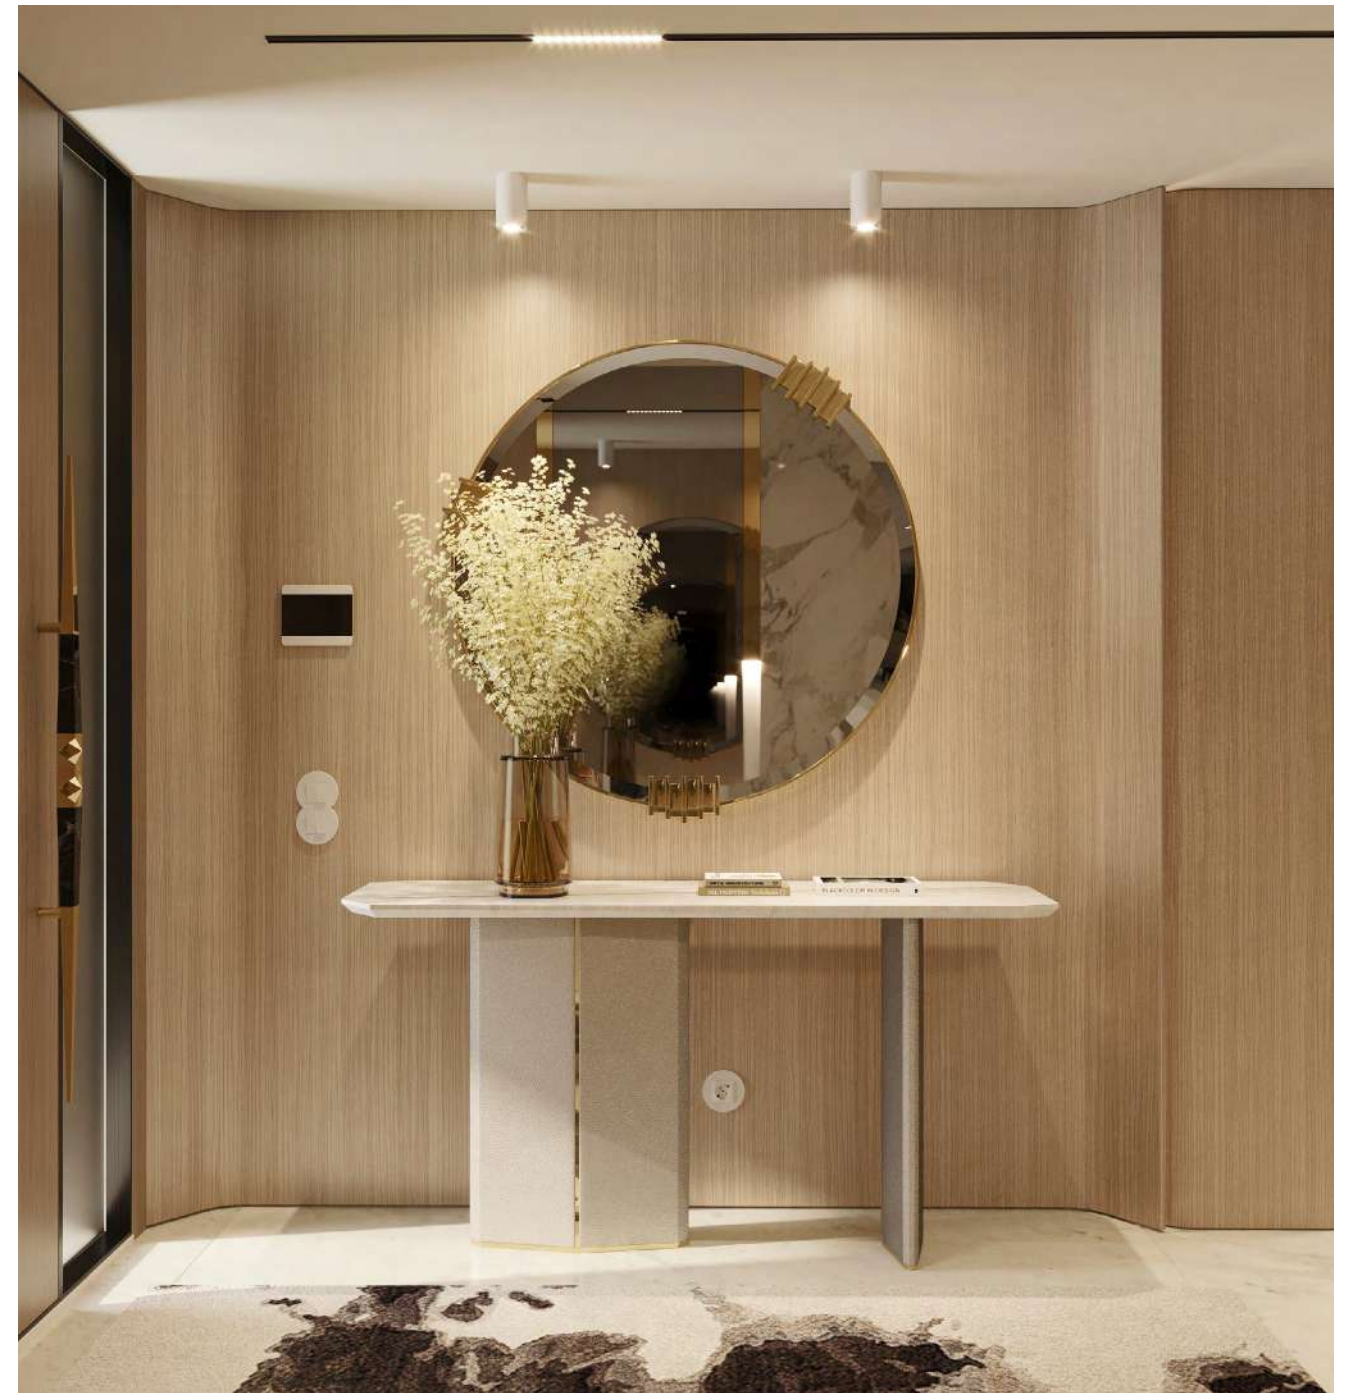

WEIGHT 75kg | 154,3lbs

VERTIGO
CONSOLE

MATERIALS Brass & Marble

STANDARD FINISHES Gold Plated & Nero Marquina Marble

DIMENSIONS H: 92,5cm | 36,4" | L: 160cm | 63,1" | D: 45cm | 17,7"

WEIGHT 80kg | 176,4lbs

ALGERONE
CONSOLE

MATERIALS Brass, Leather & Marble
STANDARD FINISHES Polished Brass, Grey Leather & Statuario Marble
DIMENSIONS H: 83cm | 32,68" | L: 160cm | 62,99" | D: 47cm | 18,50"
WEIGHT 35kg | 77,16lbs