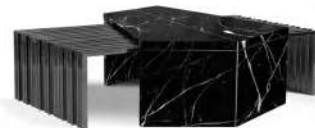

MAYER BLACK
CENTER TABLE

MATERIALS Stainless Steel & Marble
STANDARD FINISHES Black Nickel Plated & Nero Marquina Marble
DIMENSIONS H: 33,5cm | 13,19" | L: 122,5cm | 48,2" | D: 100cm | 39,37"
WEIGHT 120kg | 265lbs