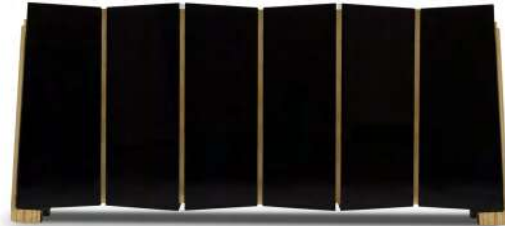

DARIAN
SIDEBOARD

MATERIALS Brass & Wood
STANDARD FINISHES Polished Brass & Black Lacquer
DIMENSIONS W: 210cm | 82,68" | D: 50cm | 19,69" | H: 92cm | 36,22"
WEIGHT 259kg | 571,00lbs