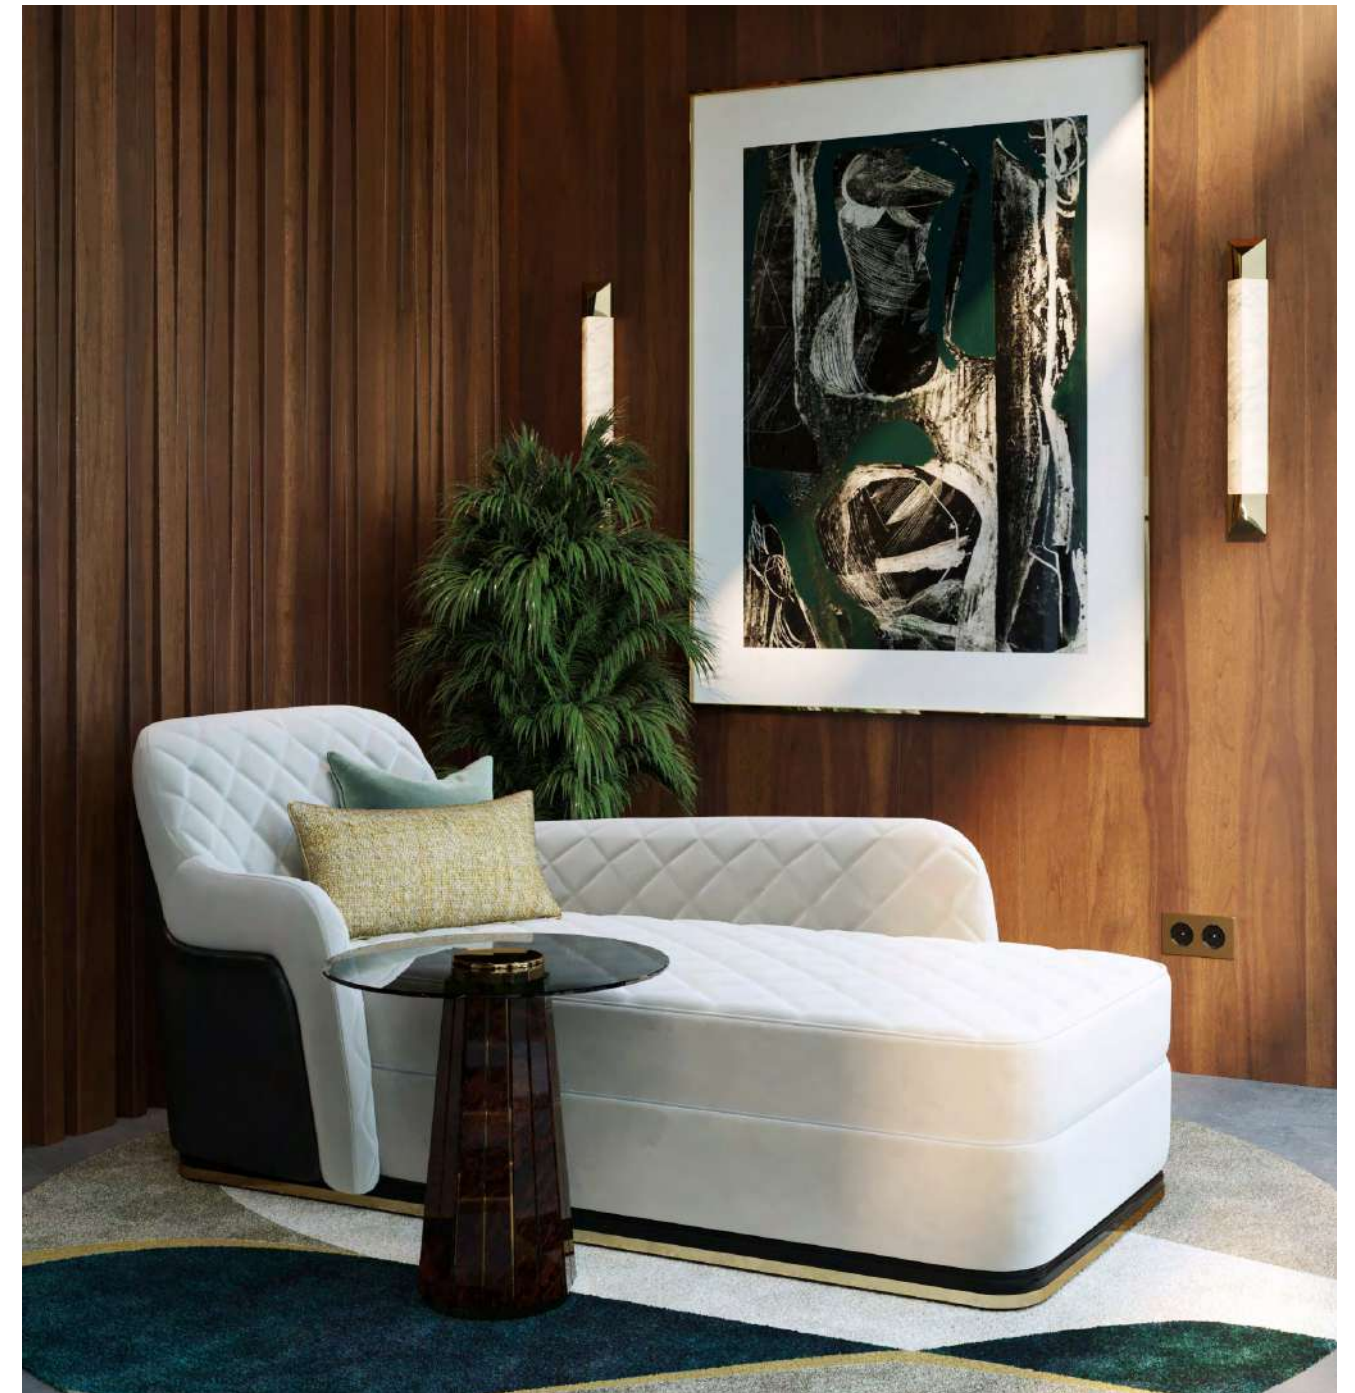

CHARLA
CHAISE LONGUE

MATERIALS Wood, Brass & Leather

STANDARD FINISHES Polished Brass, Black Leather & Grey Synthetic Leather

DIMENSIONS H: 79cm | 31,10" | L: 96cm | 37,80" | D: 175cm | 68,90" | Seat Height: 40cm | 15,75" | Seat Depth: 152cm | 59,84"

WEIGHT 125kg | 275,58lbs