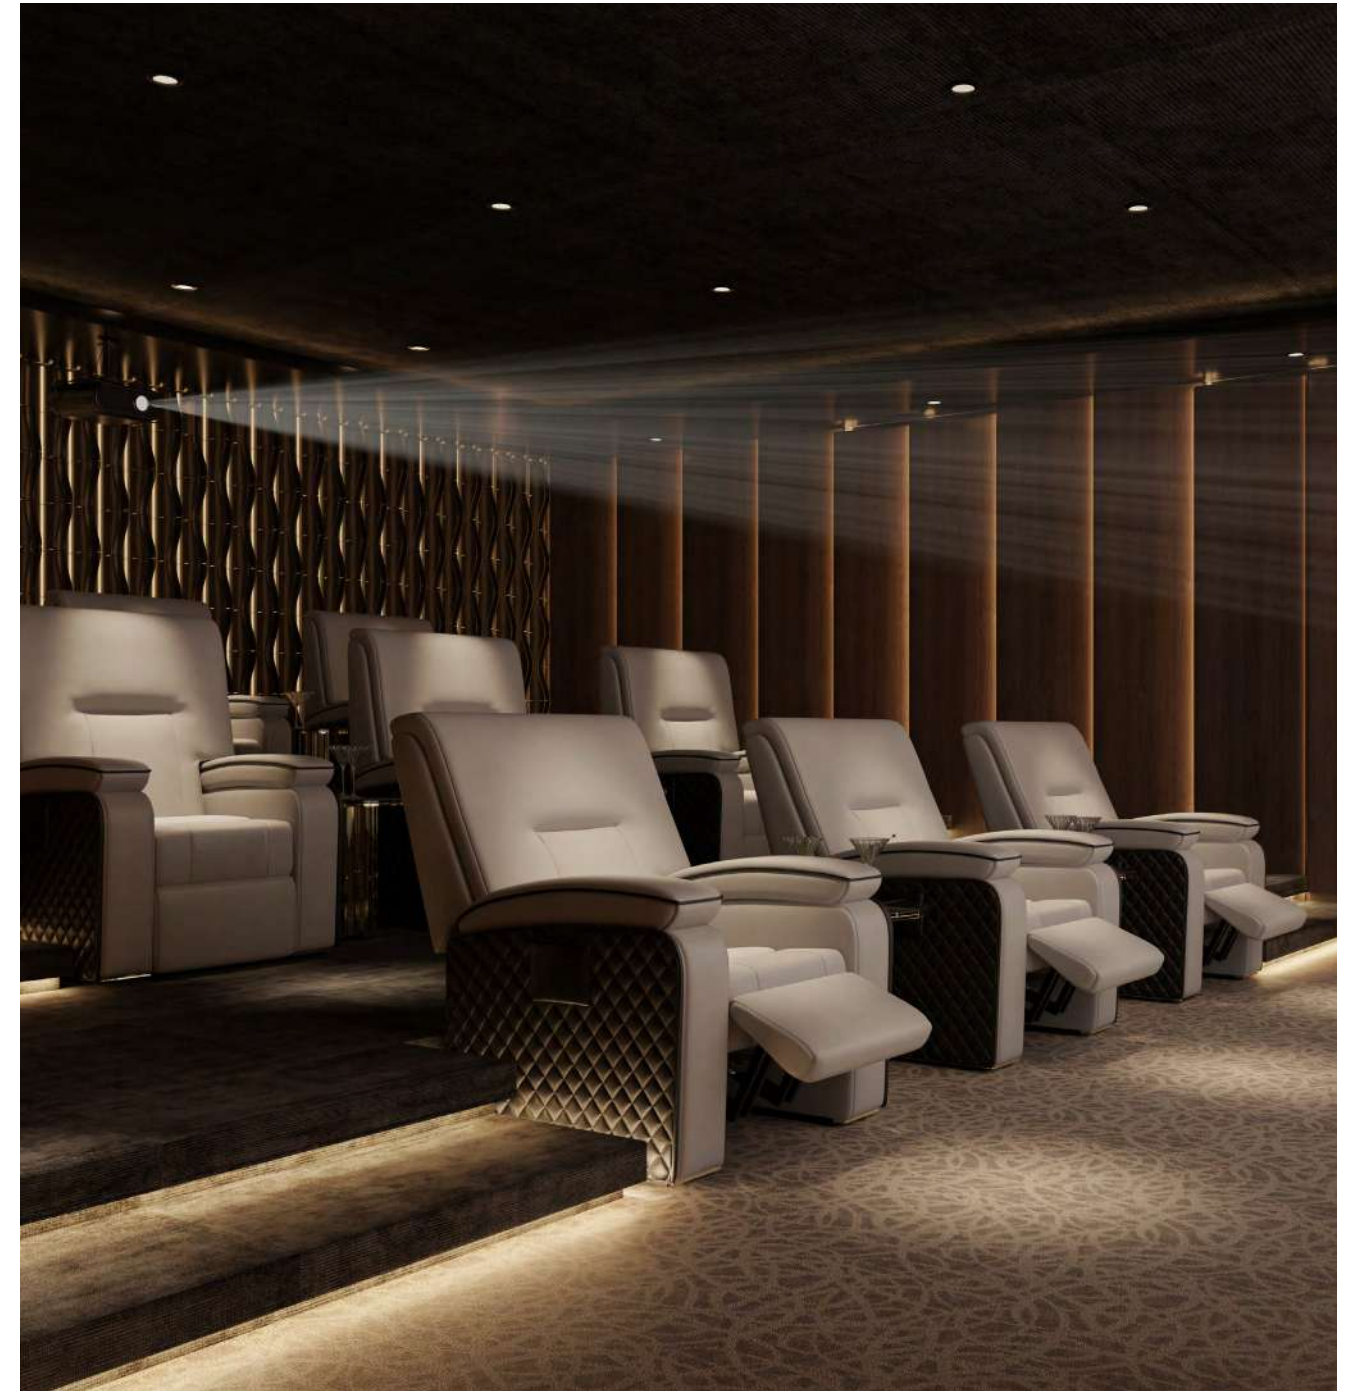

THOMSON
MASSAGE CHAIR

MATERIALS Brass & Leather

STANDARD FINISHES Polished brass, Grey synthetic leather, Nata synthetic leather & Nata synthetic leather perforated

DIMENSIONS H 105cm | 41,34" L 90cm | 35,4" D 80cm | 31,49" Seat Height: 46cm | 116,8" Seat Depth: 50cm | 19,68"

WEIGHT 55kg | 121,3lbs