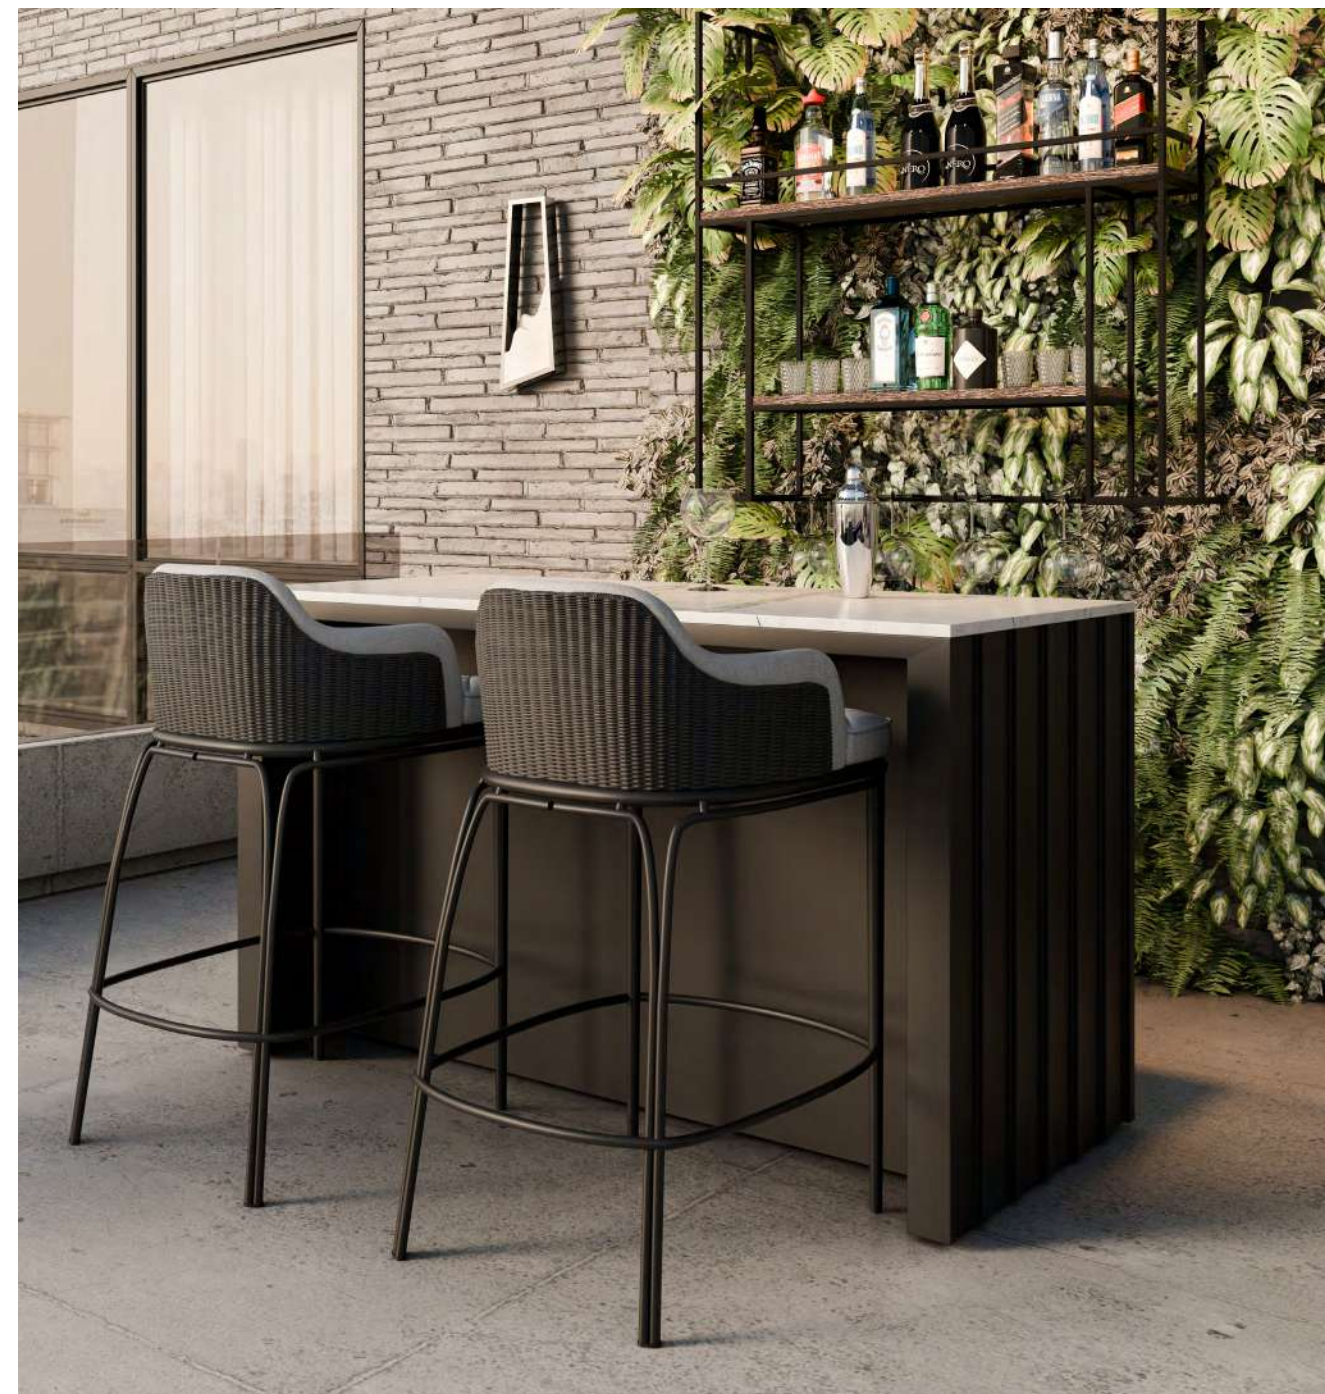

CHARLA GREY
BAR CHAIR

MATERIALS Aluminum, Polyrope & Fabrics
STANDARD FINISHES Carbon Powder Coating, Polyrope Anthracite & Silver
DIMENSIONS H 96cm | 37,8" L 53cm | 20,9" D 60cm | 23,6" Seat Height: 75cm | 29,5" Seat Depth: 44cm | 17,3"
WEIGHT Aprox: 25kg | 55,1lbs

MATERIALS Aluminum, Weaving & Fabrics
STANDARD FINISHES White Powder Coating, Weaving Seashell & Toffee Fabric
DIMENSIONS H: 87cm | 34,3" L: 51cm | 20,1" D: 60cm | 23,6" Seat Height: 47cm | 18,5" | Seat Depth: 47cm | 18,5"
WEIGHT Aprox: 20kg | 44,1lbs

MATERIALS Aluminum, Polyrope & Fabric
STANDARD FINISHES Carbon Powder Coating, Polyrope Anthracite & Cement Fabric
DIMENSIONS H 82 cm | 32,28" L 66 cm | 25,98" D 54 cm | 21,26" Seat Height: 48 cm | 18,5" | Seat Depth: 46 cm | 18,17"
WEIGHT Aprox: 28kg | 61,73lbs

MATERIALS Aluminum, Weaving & Fabric
STANDARD FINISHES White Powder Coating, Weaving Seashell & Toffee Fabric
DIMENSIONS H 82 cm | 32,28" L 66 cm | 25,98" D 54 cm | 21,26" Seat Height: 48 cm | 18,5" | Seat Depth: 46 cm | 18,17"
WEIGHT Aprox: 28kg | 61,73lbs