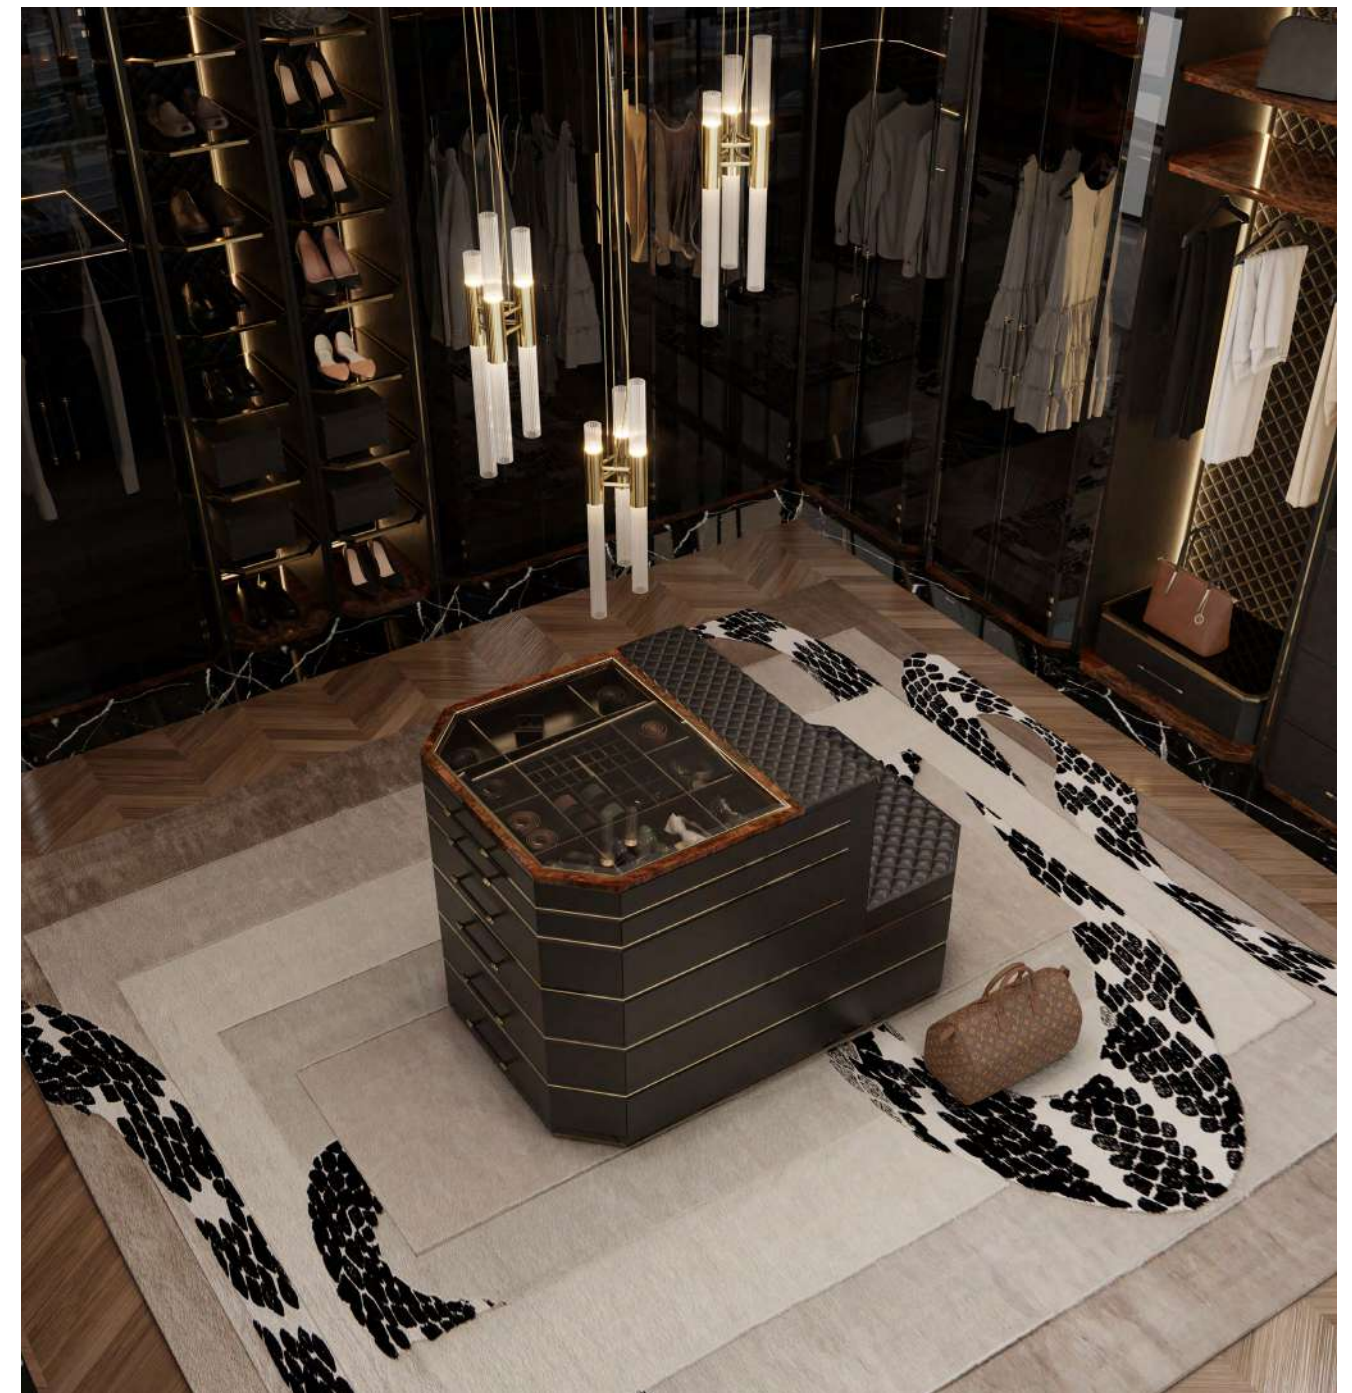

WALTZ
CLOSET ISLAND

MATERIALS Brass, Wood, Glass & Leather
STANDARD FINISHES Polished Brass, Black Lacquer, Walnut Root, Smoked Glass & Black Leather
DIMENSIONS D: 90cm | 35,4" | H: 94cm | 35,4" | W: 45,3cm | 17,8"
LED Stip Led
WEIGHT Aprox: 110kg | 242,5lbs