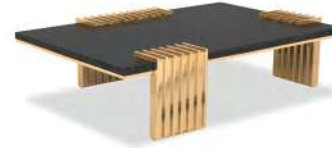

EMPIRE
CENTER TABLE

MATERIALS Brass & Marble
STANDARD FINISHES Gold Plated & Nero Marquina Marble
DIMENSIONS H: 40cm | 15,75" | Diam.: 80cm | 31,50"
WEIGHT 72kg | 158,73lbs

EMPIRE SET III
CENTER TABLE

MATERIALS Brass & Marble
STANDARD FINISHES Polished Brass & NeroMarquina Marble
DIMENSIONS H: 50cm | 19,69" | L: 120cm | 47,24" | D: 174cm | 68,50"
WEIGHT 110kg | 242,51lbs

MATERIALS Brass & Marble
STANDARD FINISHES Polished Brass & NeroMarquina Marble
DIMENSIONS H: 40cm | 15,75" | L: 80cm | 31,50" | D: 80cm | 31,50"
WEIGHT Aprox: 36kg | 79,37lbs

EMPIRE SET I
CENTER TABLE

MATERIALS Brass, Marble & Leather
STANDARD FINISHES Bronze Brass, Emperador Dark Marble & Nata Elastron Leather
DIMENSIONS H: 40 cm | 15,74" | D: 1200 cm | 47,24"
WEIGHT 110 kg | 242,51 lbs

EMPIRE SET II
CENTER TABLE

MATERIALS Brass & Marble
STANDARD FINISHES Gold Plated & Nero Marquina Marble
DIMENSIONS H: 50 cm | 19,69" | D: 162 cm | 63,78" | L: 167 cm | 65,74"
WEIGHT 296kg | 652,57lbs

CRACKLE
CENTER TABLE

MATERIALS Brass & Marble
STANDARD FINISHES Polished Brass, Black Lacquer & Emperador Dark Marble
DIMENSIONS H: 38cm | 14,96" | L: 140cm | 55,12" | D: 80cm | 31,50"
WEIGHT 72kg | 158,72lbs