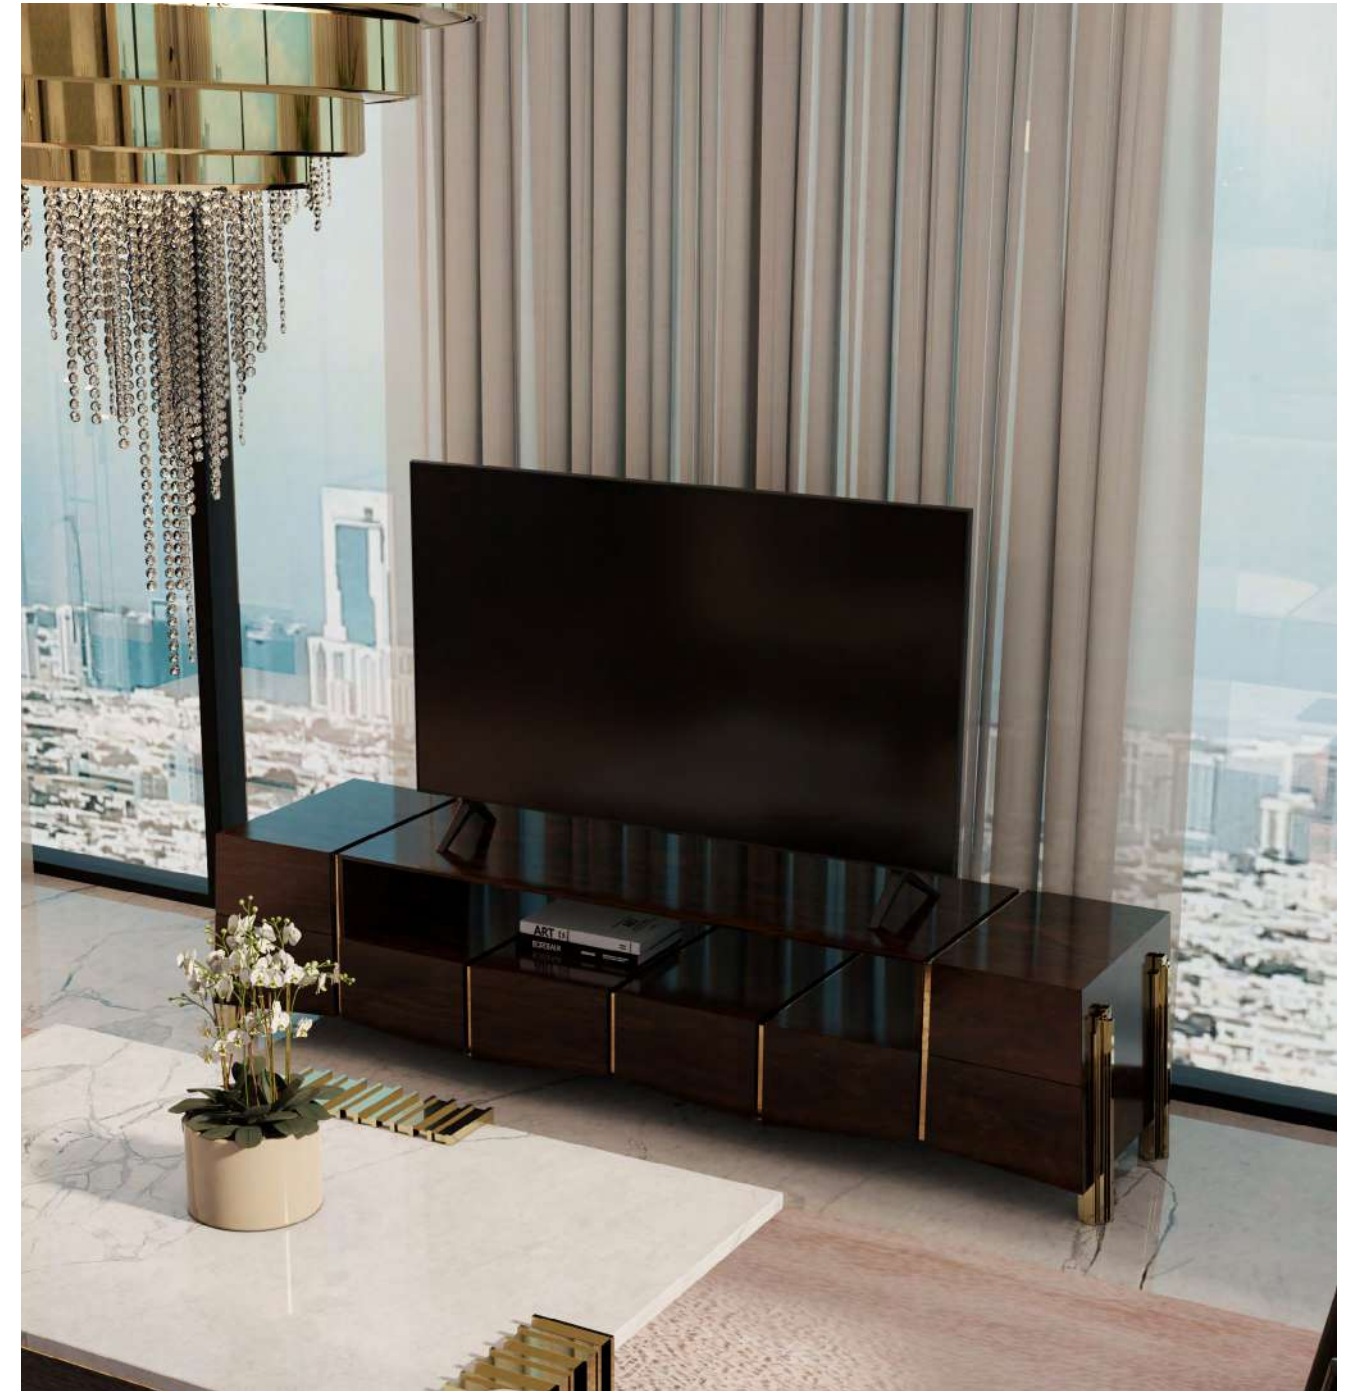

DARIAN
TV CABINET

MATERIALS Brass, Wood & Glass

STANDARD FINISHES Polished Brass, Black Lacquer & Smoked Glass

DIMENSIONS H: 56cm | 22,0" | L: 237cm | 93,3" | D: 60cm | 23,6"

WEIGHT 120kg | 264,55lbs