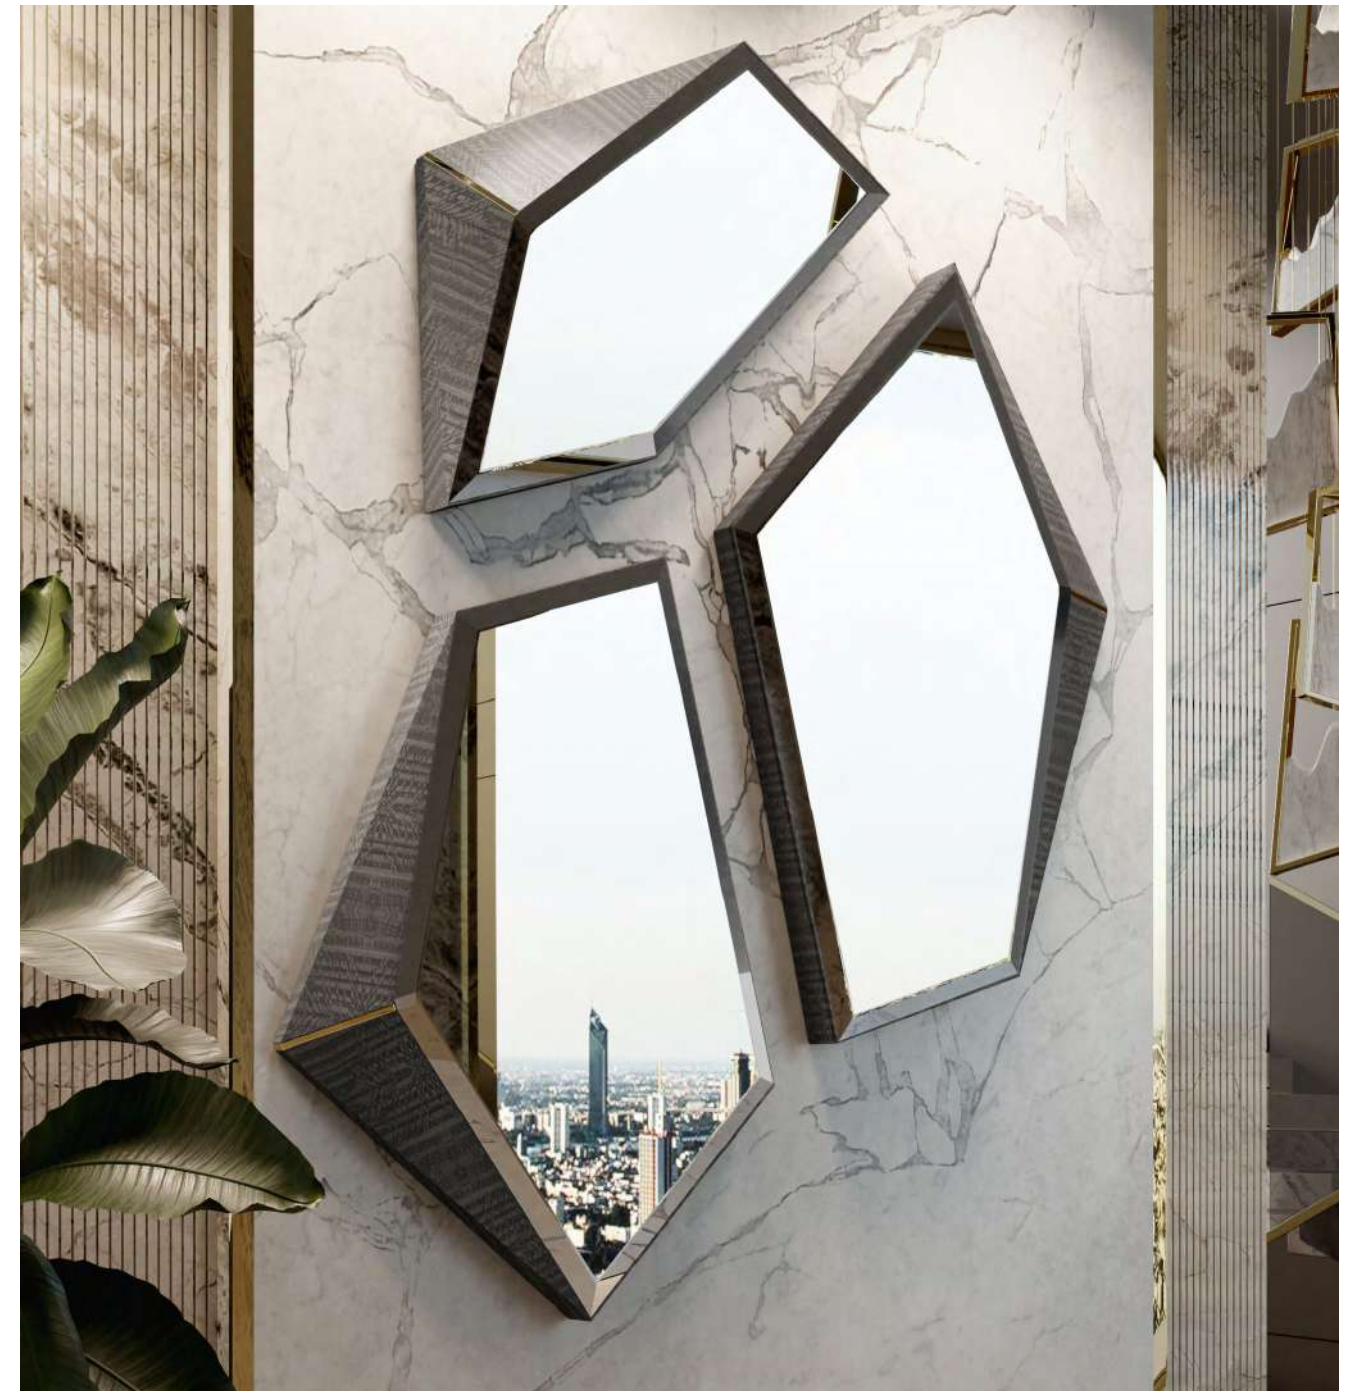

DIMENSIONS D: 15cm | 5,91" | Diam.: 100cm | 39,37"

WEIGHT 39kg | 85,98lbs

ALGERONE XL
MIRROR

MATERIALS Brass, Wood & Mirror

STANDARD FINISHES Polished Brass, Eucalyptus Frisé Veneer & Smoked Black Mirror

DIMENSIONS H: 178 cm | 70,08" L: 148 cm | 58,27" D: 13 cm | 5,12"