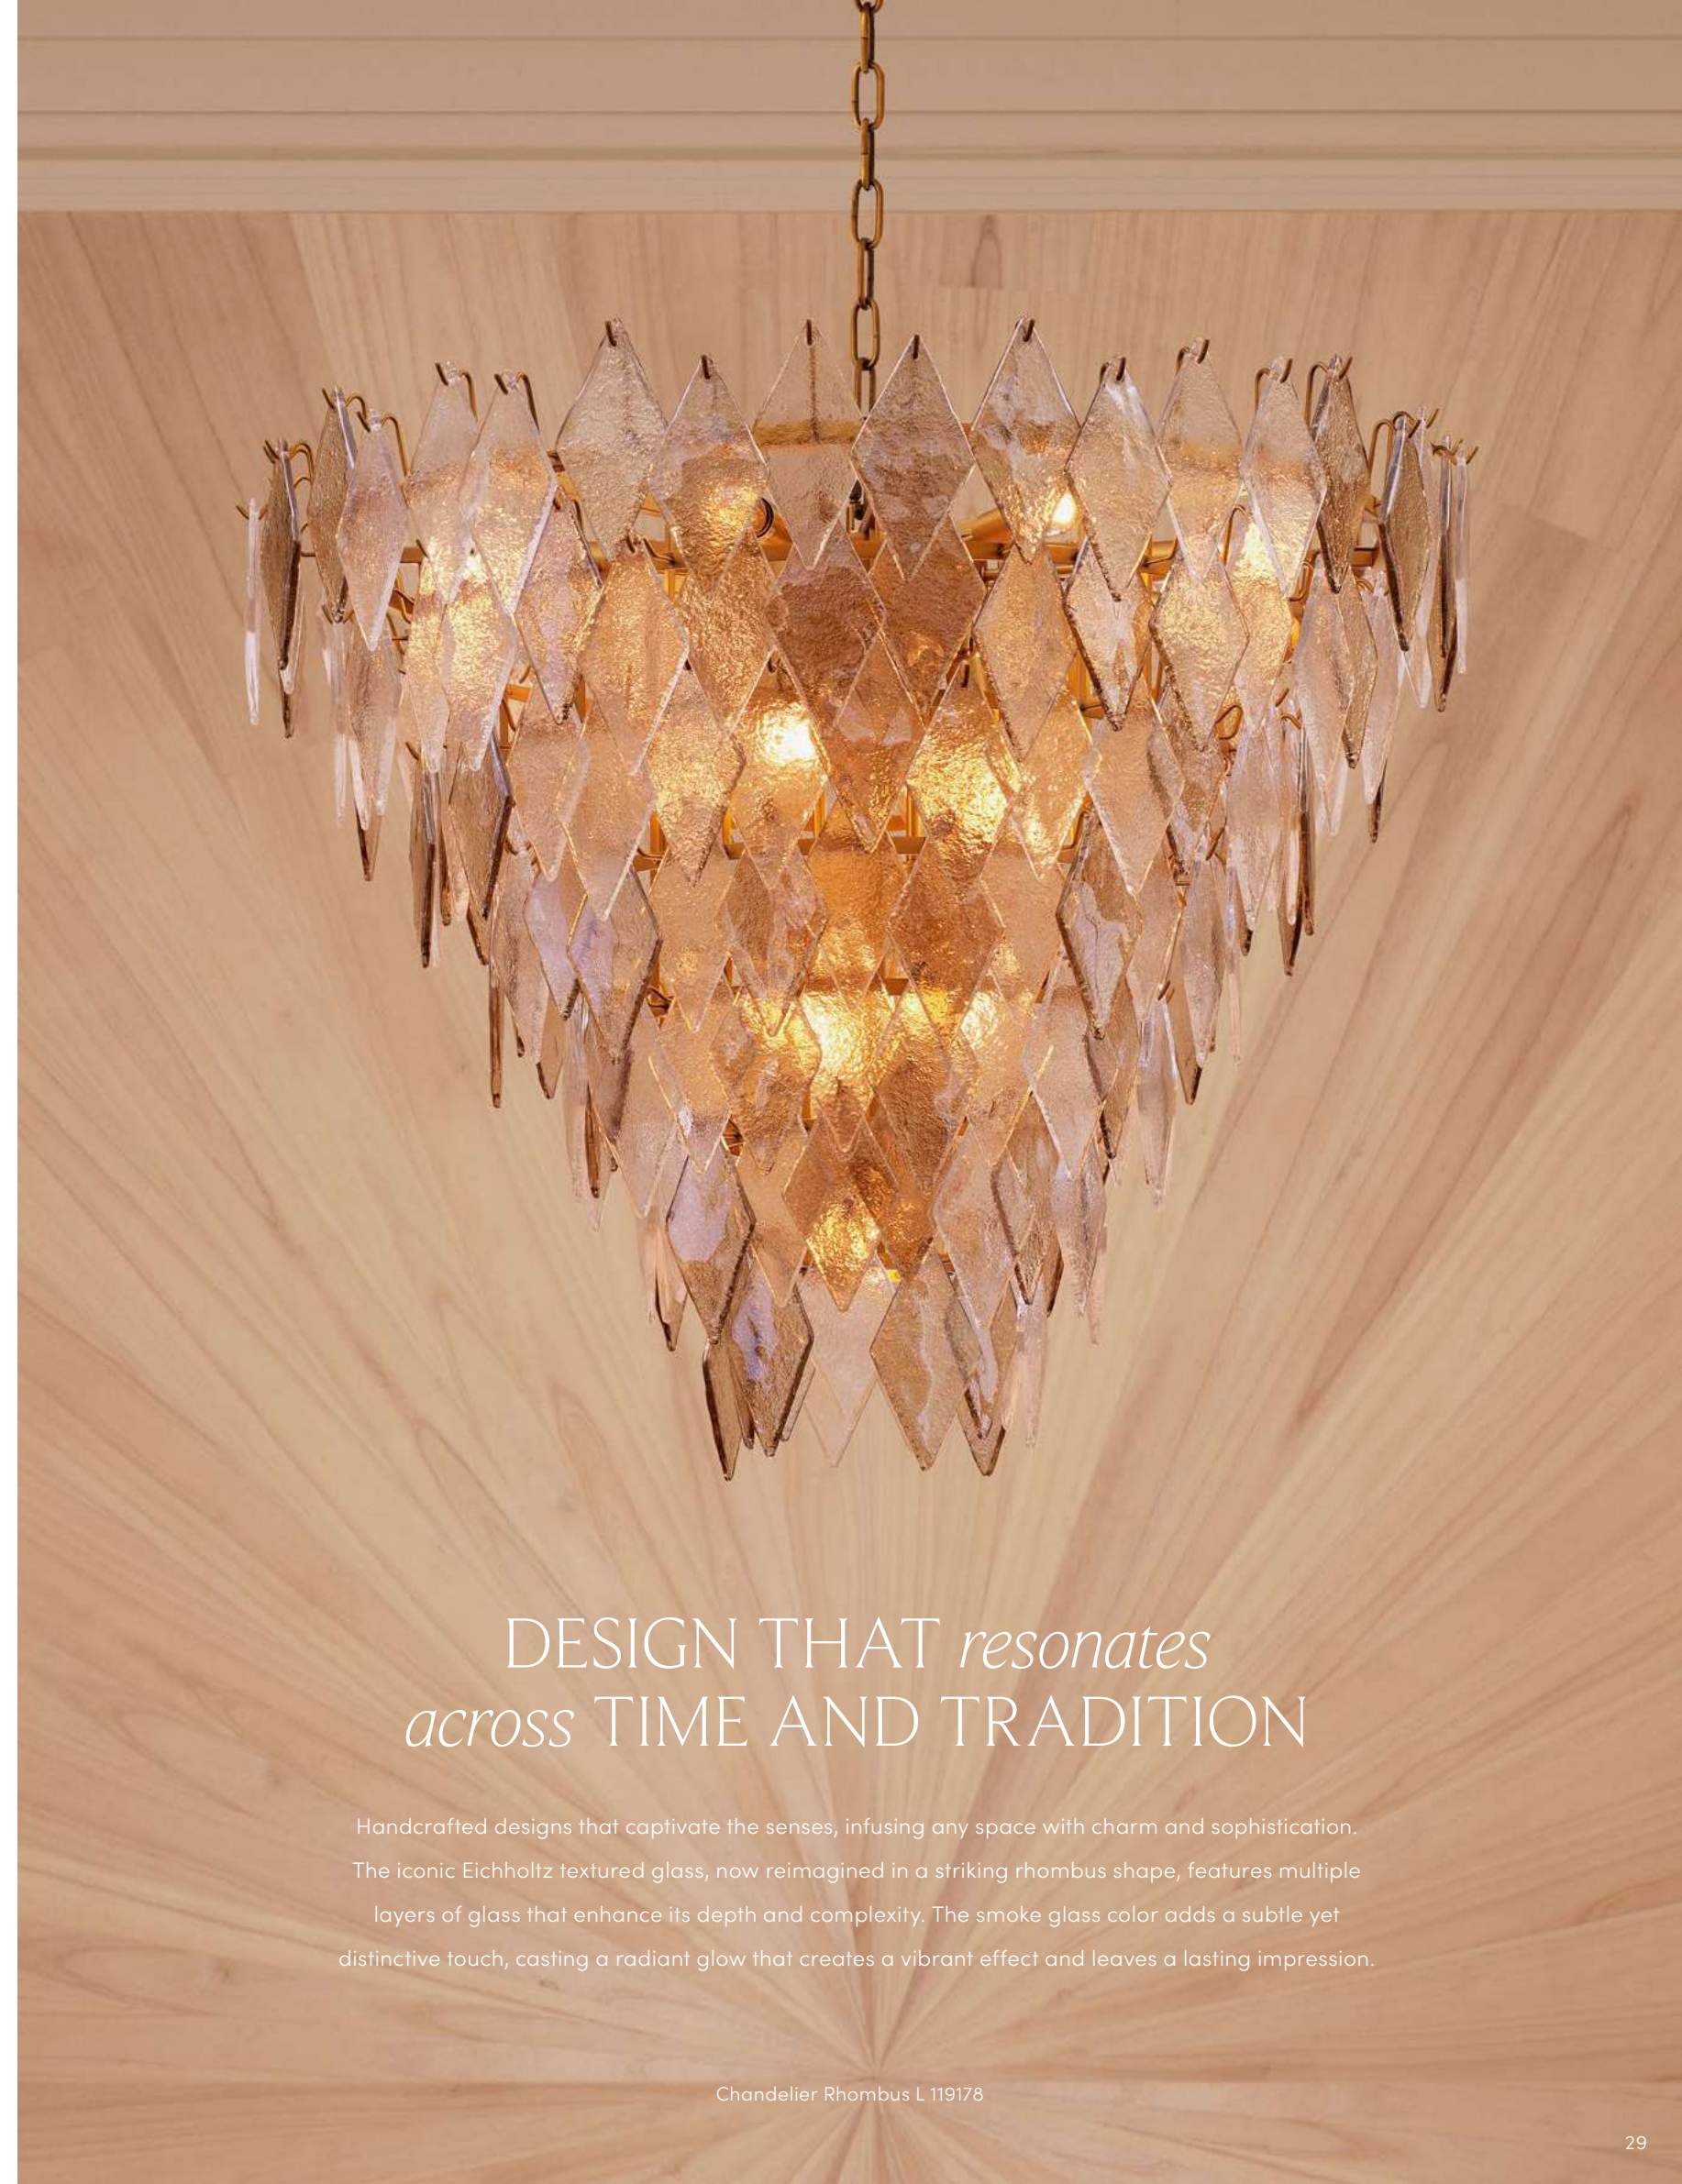

DESIGN THAT *resonates*
across TIME AND TRADITION

Handcrafted designs that captivate the senses, infusing any space with charm and sophistication. The iconic Eichholtz textured glass, now reimagined in a striking rhombus shape, features multiple layers of glass that enhance its depth and complexity. The smoke glass color adds a subtle yet distinctive touch, casting a radiant glow that creates a vibrant effect and leaves a lasting impression.

Chandelier Rhombus L 119178