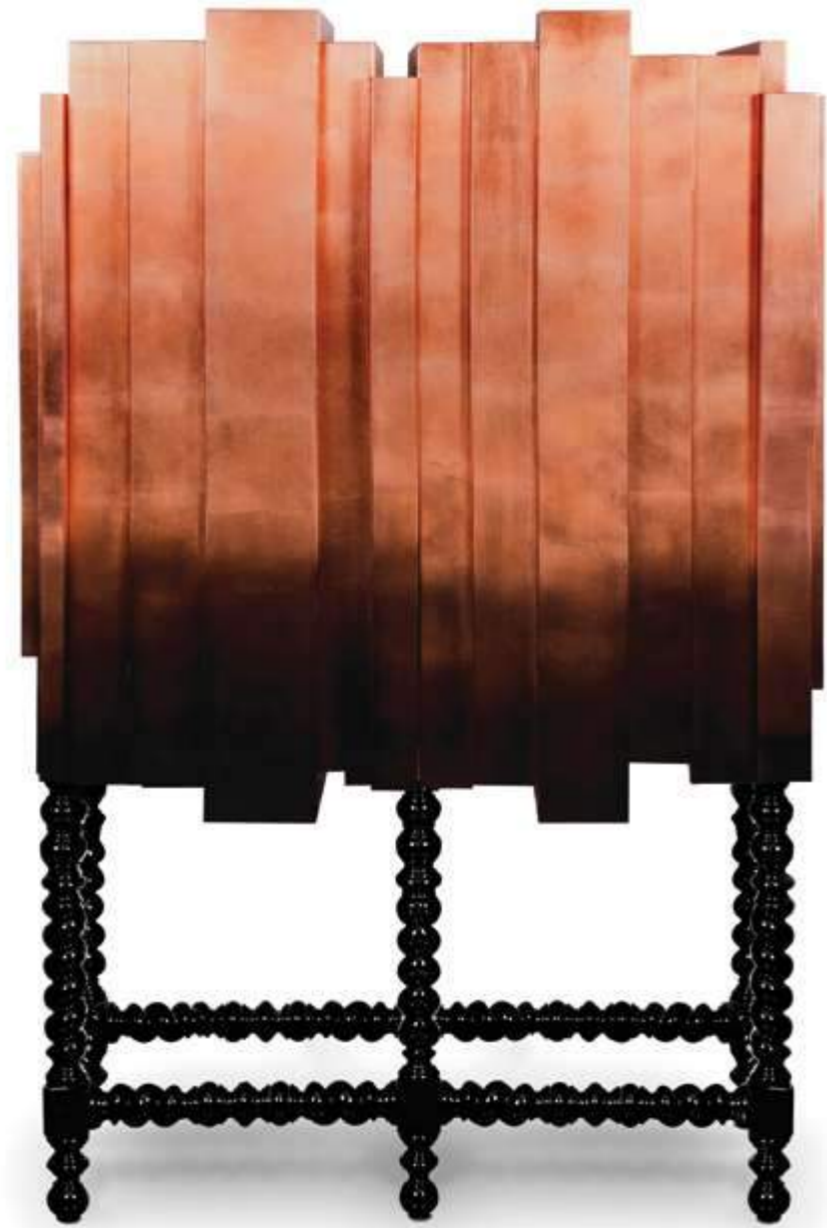

W 110 cm | 43.3" D 60 cm | 23.6" H 165 cm | 65"

Mahogany, black lacquer, copper leaf, black lacquer gradient.