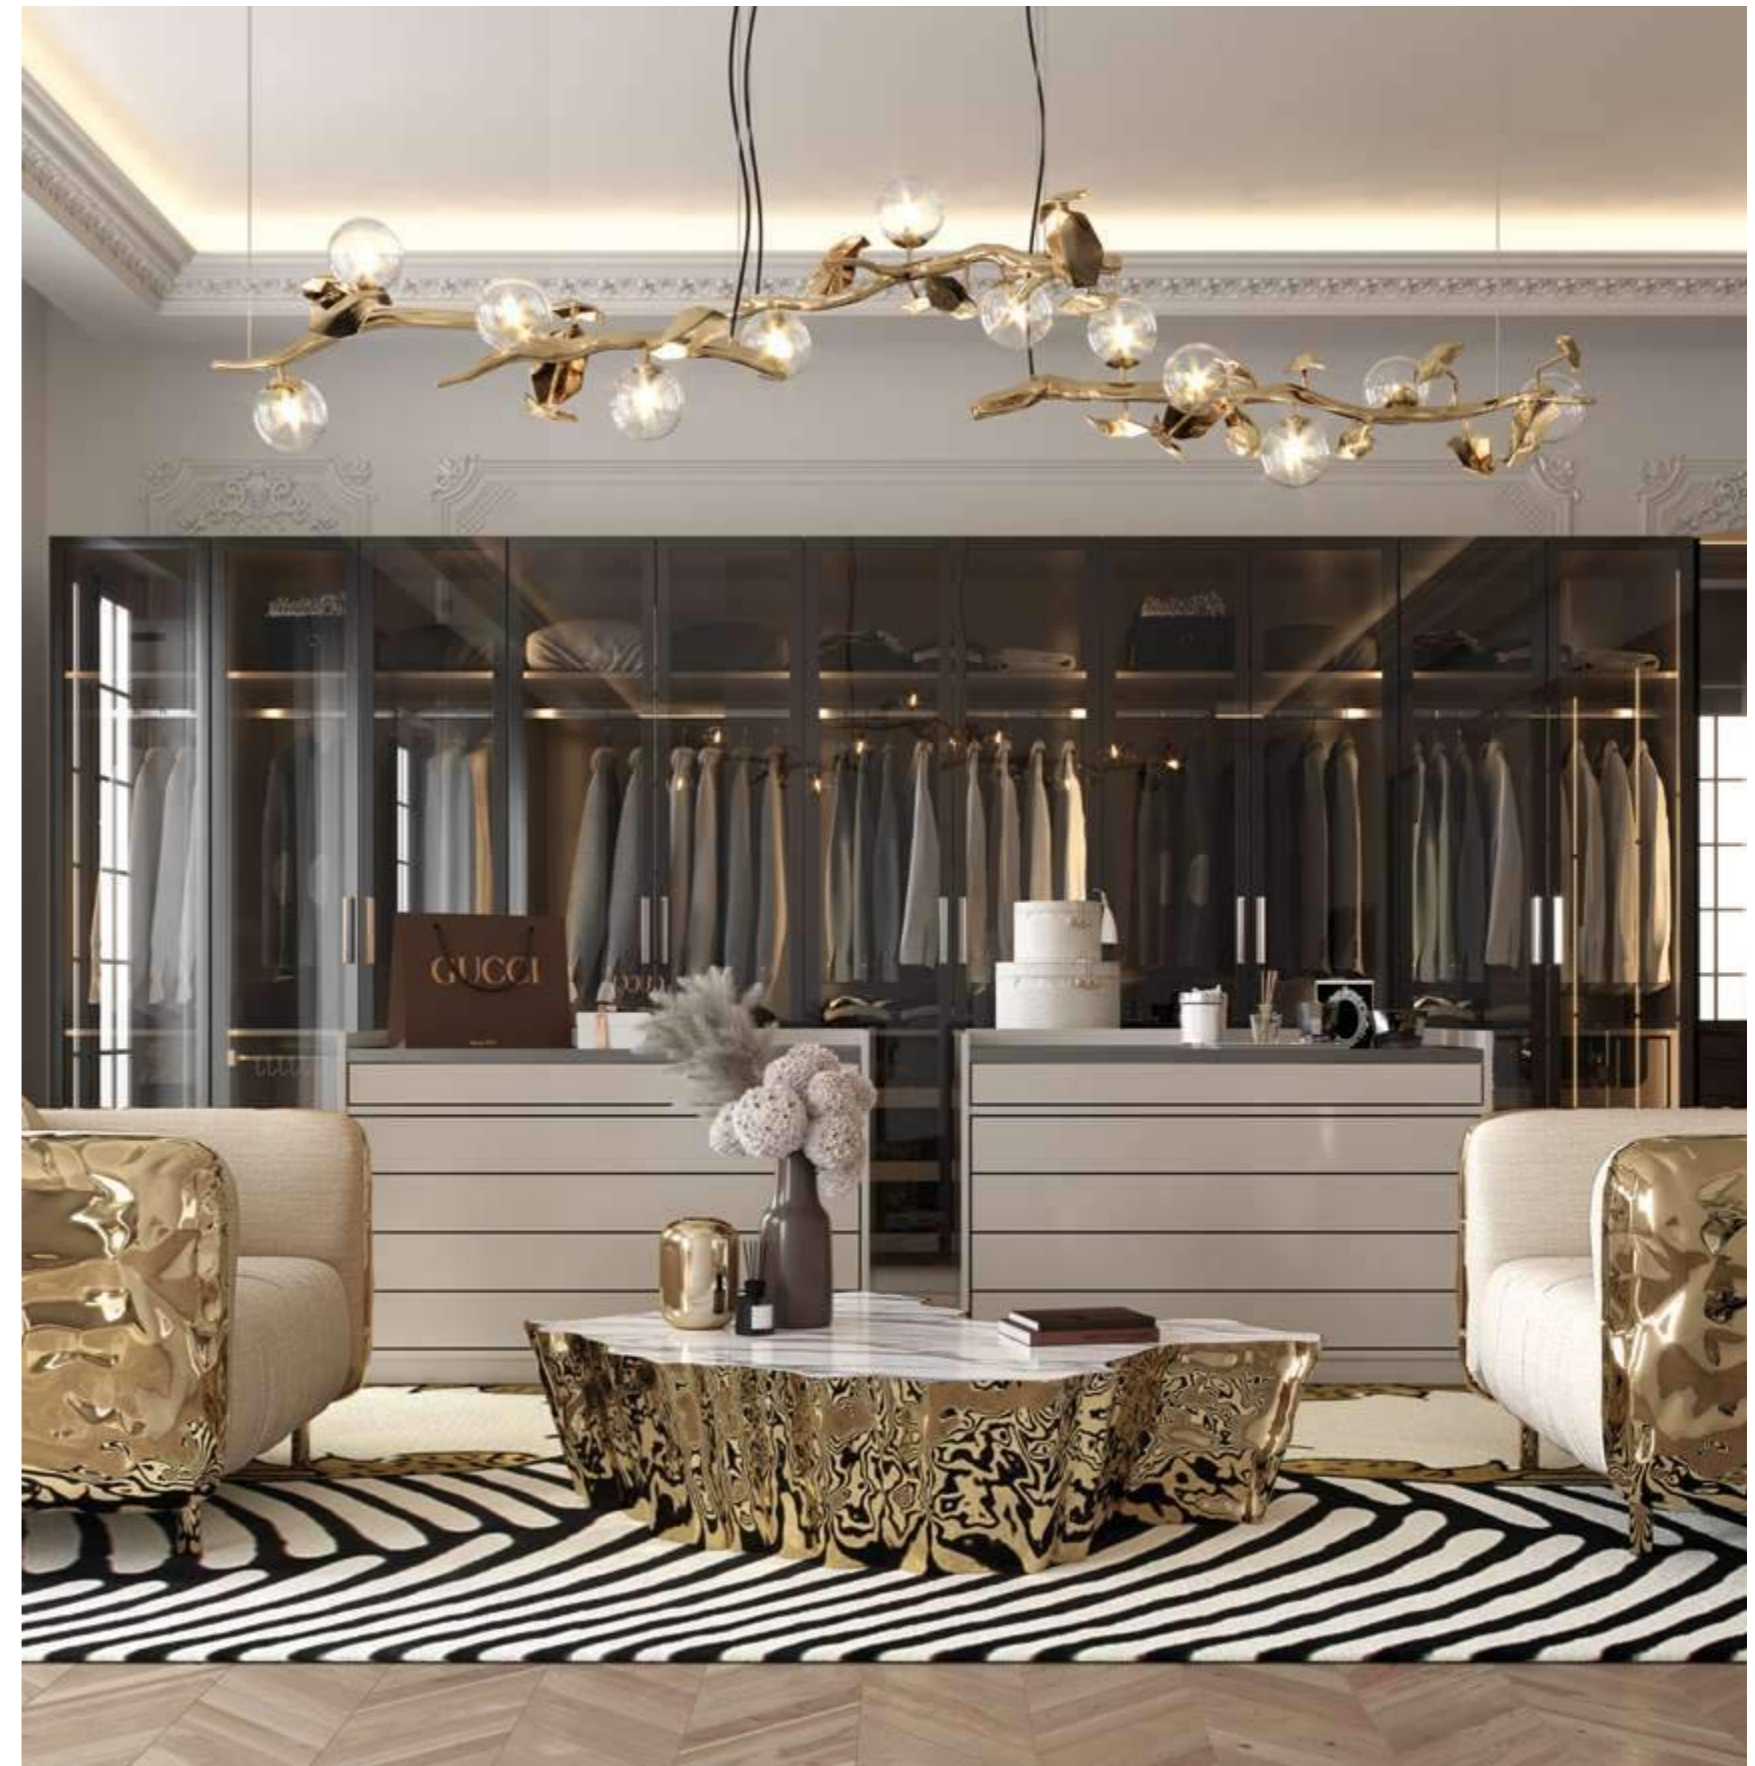

HERA suspension lamp - W 230 cm | 90.6" D 62 cm | 24.4" H 115 cm | 45.3" | EDEN center table - W 123 cm | 48.4" D 102 cm | 40.2" H 30 cm | 11.8"
IMPERFECTIO armchair - W 108 cm | 42.5" D 96 cm | 37.7" H 67 cm | 26.3"