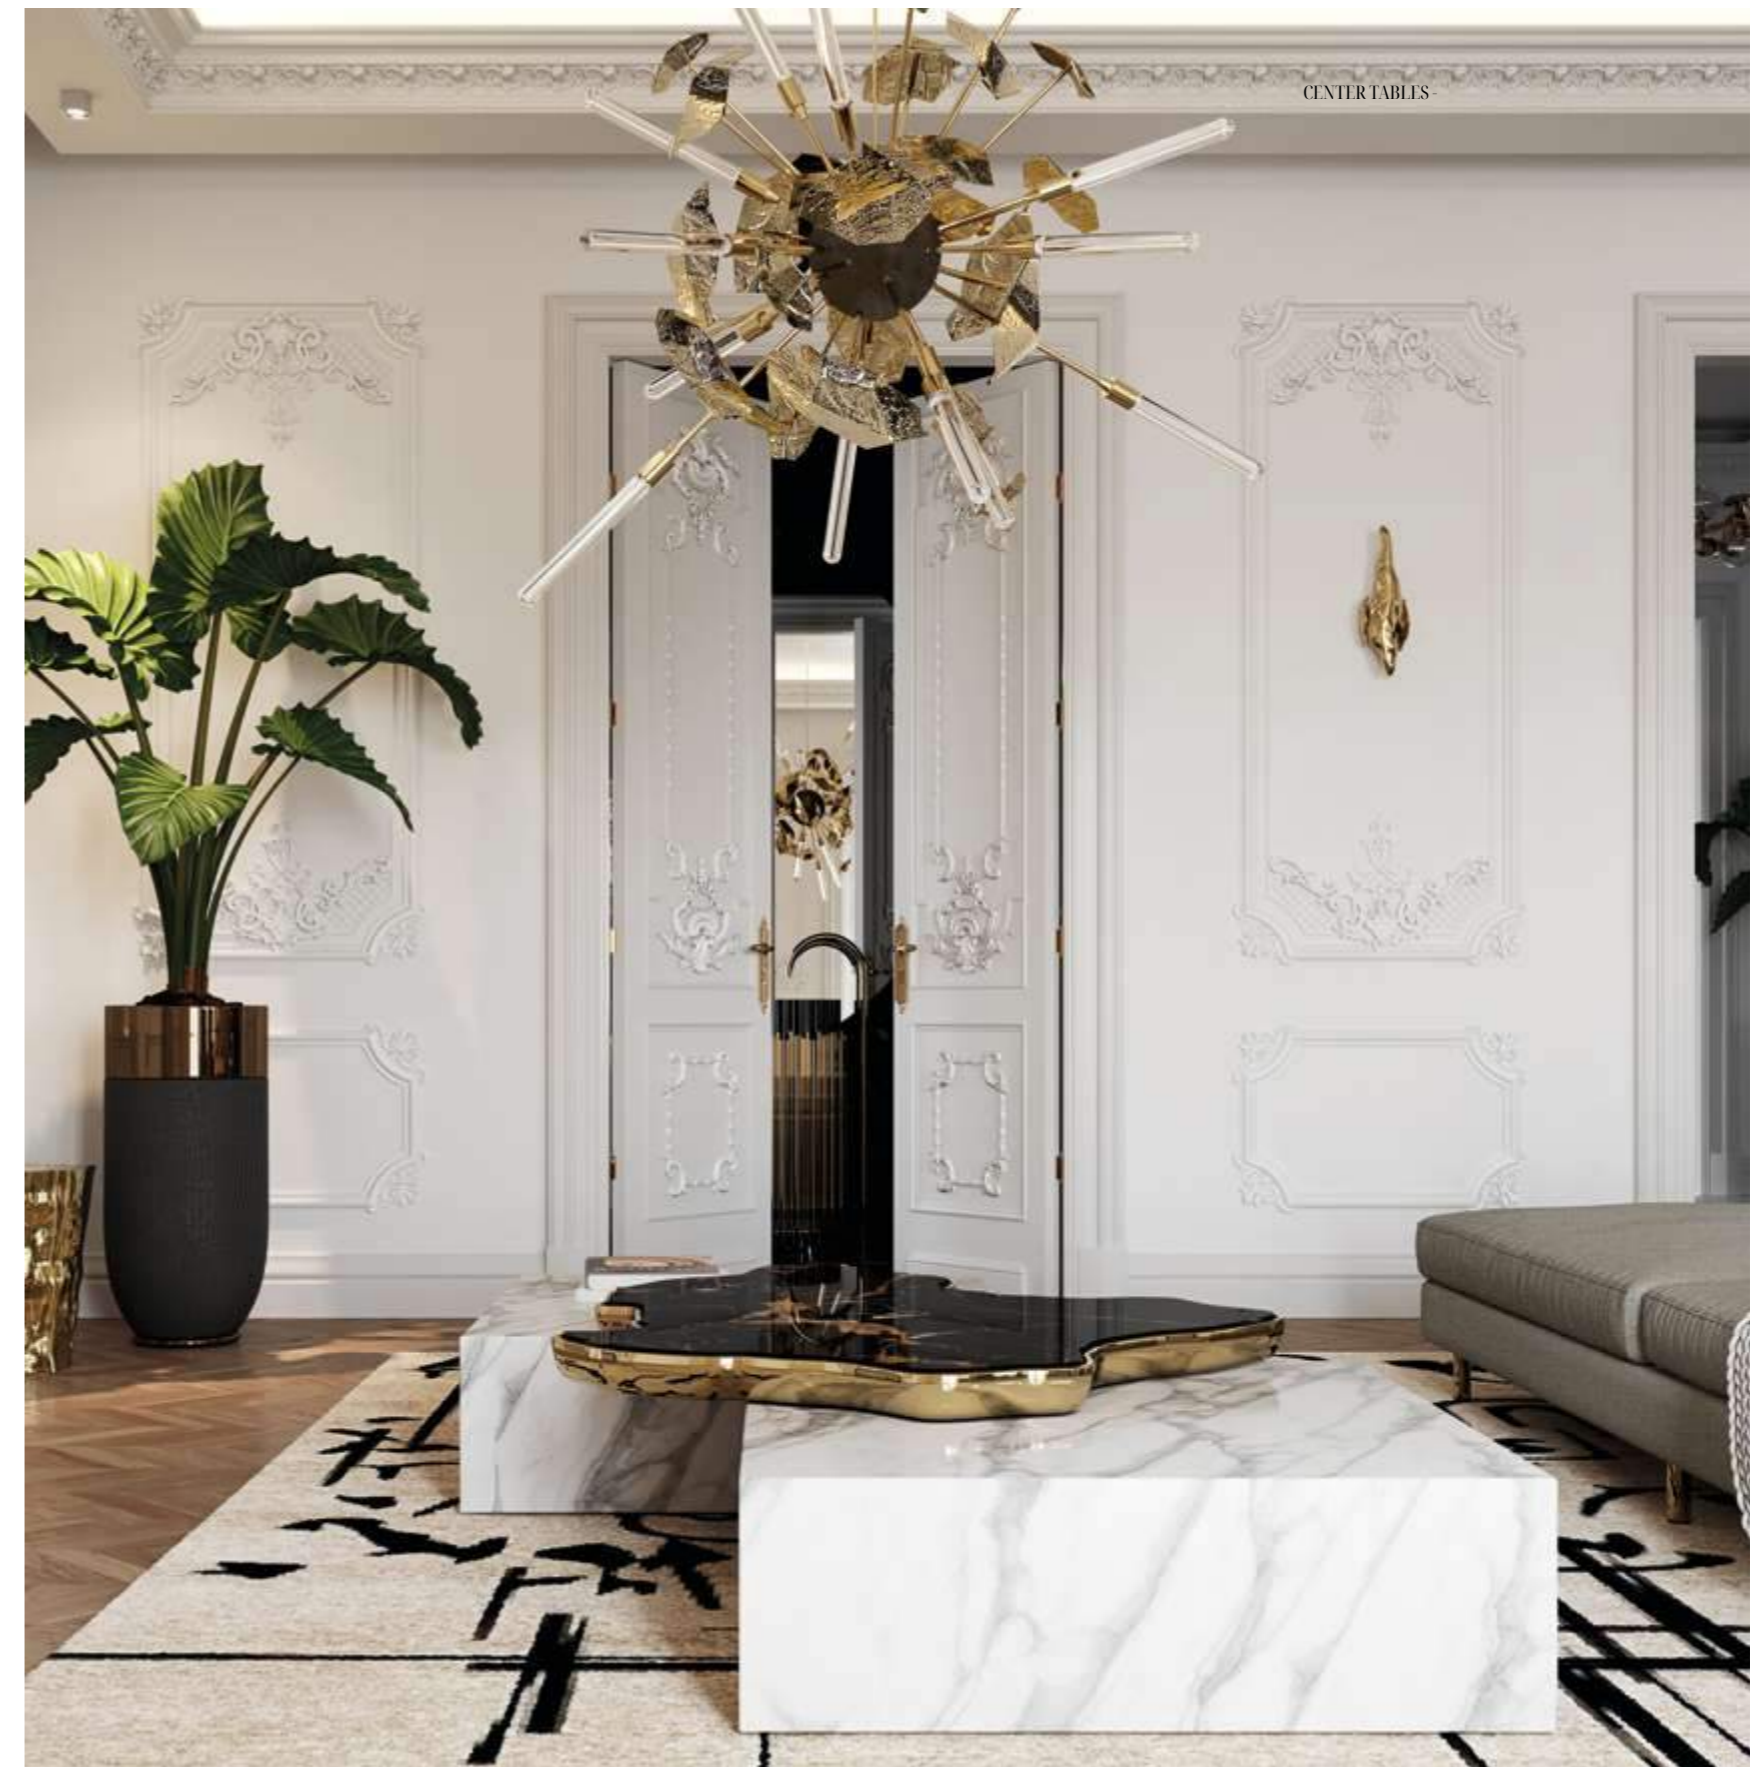

ELEGANT FLAIR

Taking inspiration from its homeland, the Navarra coffee table brings an elegant flair into your home decoration. It is a contemporary center table composed by two square marble modules, linked by an organic marble surface element on top enveloped by casted brass. An exclusive design piece and polished choice for luxury home interiors.

NAVARRA center table - W 206 cm | 81.1" D 136 cm | 53.5" H 35 cm | 13.1" | SUPERNOVA chandelier - W 100 cm | 39.4" D 120 cm | 47.3" H 150 cm | 55.1"
SOLEIL SCONCE wall lamp - W 13 cm | 5.1" D 8,5 cm | 3.3" H 40 cm | 15.7"