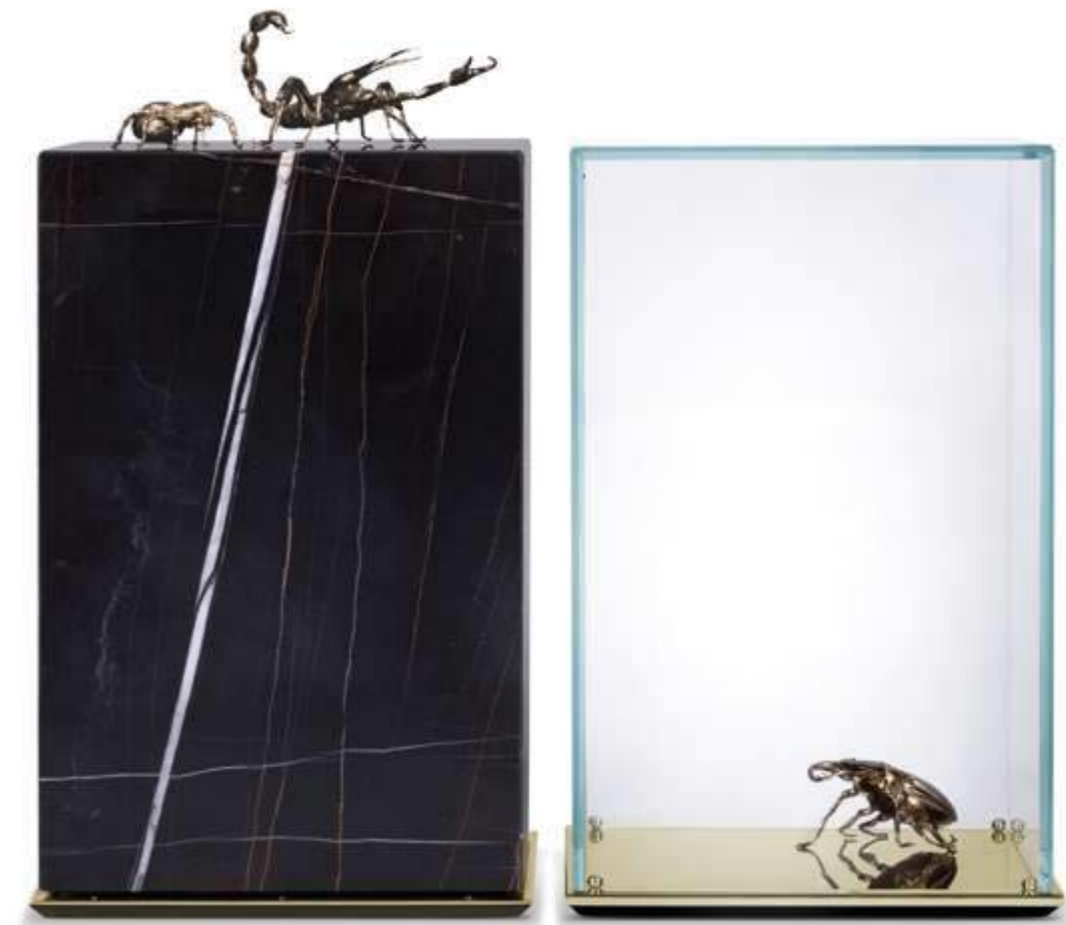

MONET side table

W 36 cm | 14.2" D 36 cm | 14.2" H 50 cm | 19.7"
Polished cast brass, textured brass, acrylic.

EDEN side table

W 40 cm | 15.7" D 32 cm | 12.6" H 45 cm | 17.7"

Melted metal, gold brass patina, gold brass dark patina, gold brass rose patina.

NEWTON side table

D 40 cm | 15.7" H 47 cm | 18.5"

Aluminum, black lacquer, polished textured brass, gold plated brass.

STONEHENGE side table

W 41,5 cm | 16.3" D 41,5 cm | 16.3" H 46 cm | 18.3"
Polished stainless steel, marble stone.

LAPIAZ EBONY side table

W 40 cm | 15.7" D 40 cm | 15.7" H 55 cm | 21.6"
Wood enveloped by wood veneer, polished brass.

METAMORPHOSIS side table

W 36 cm | 14.1" D 36 cm | 14.1" H 56 cm | 22"

Glass, gold plated brass, casted brass, marble, wood. Decorative elements in gold plated brass.