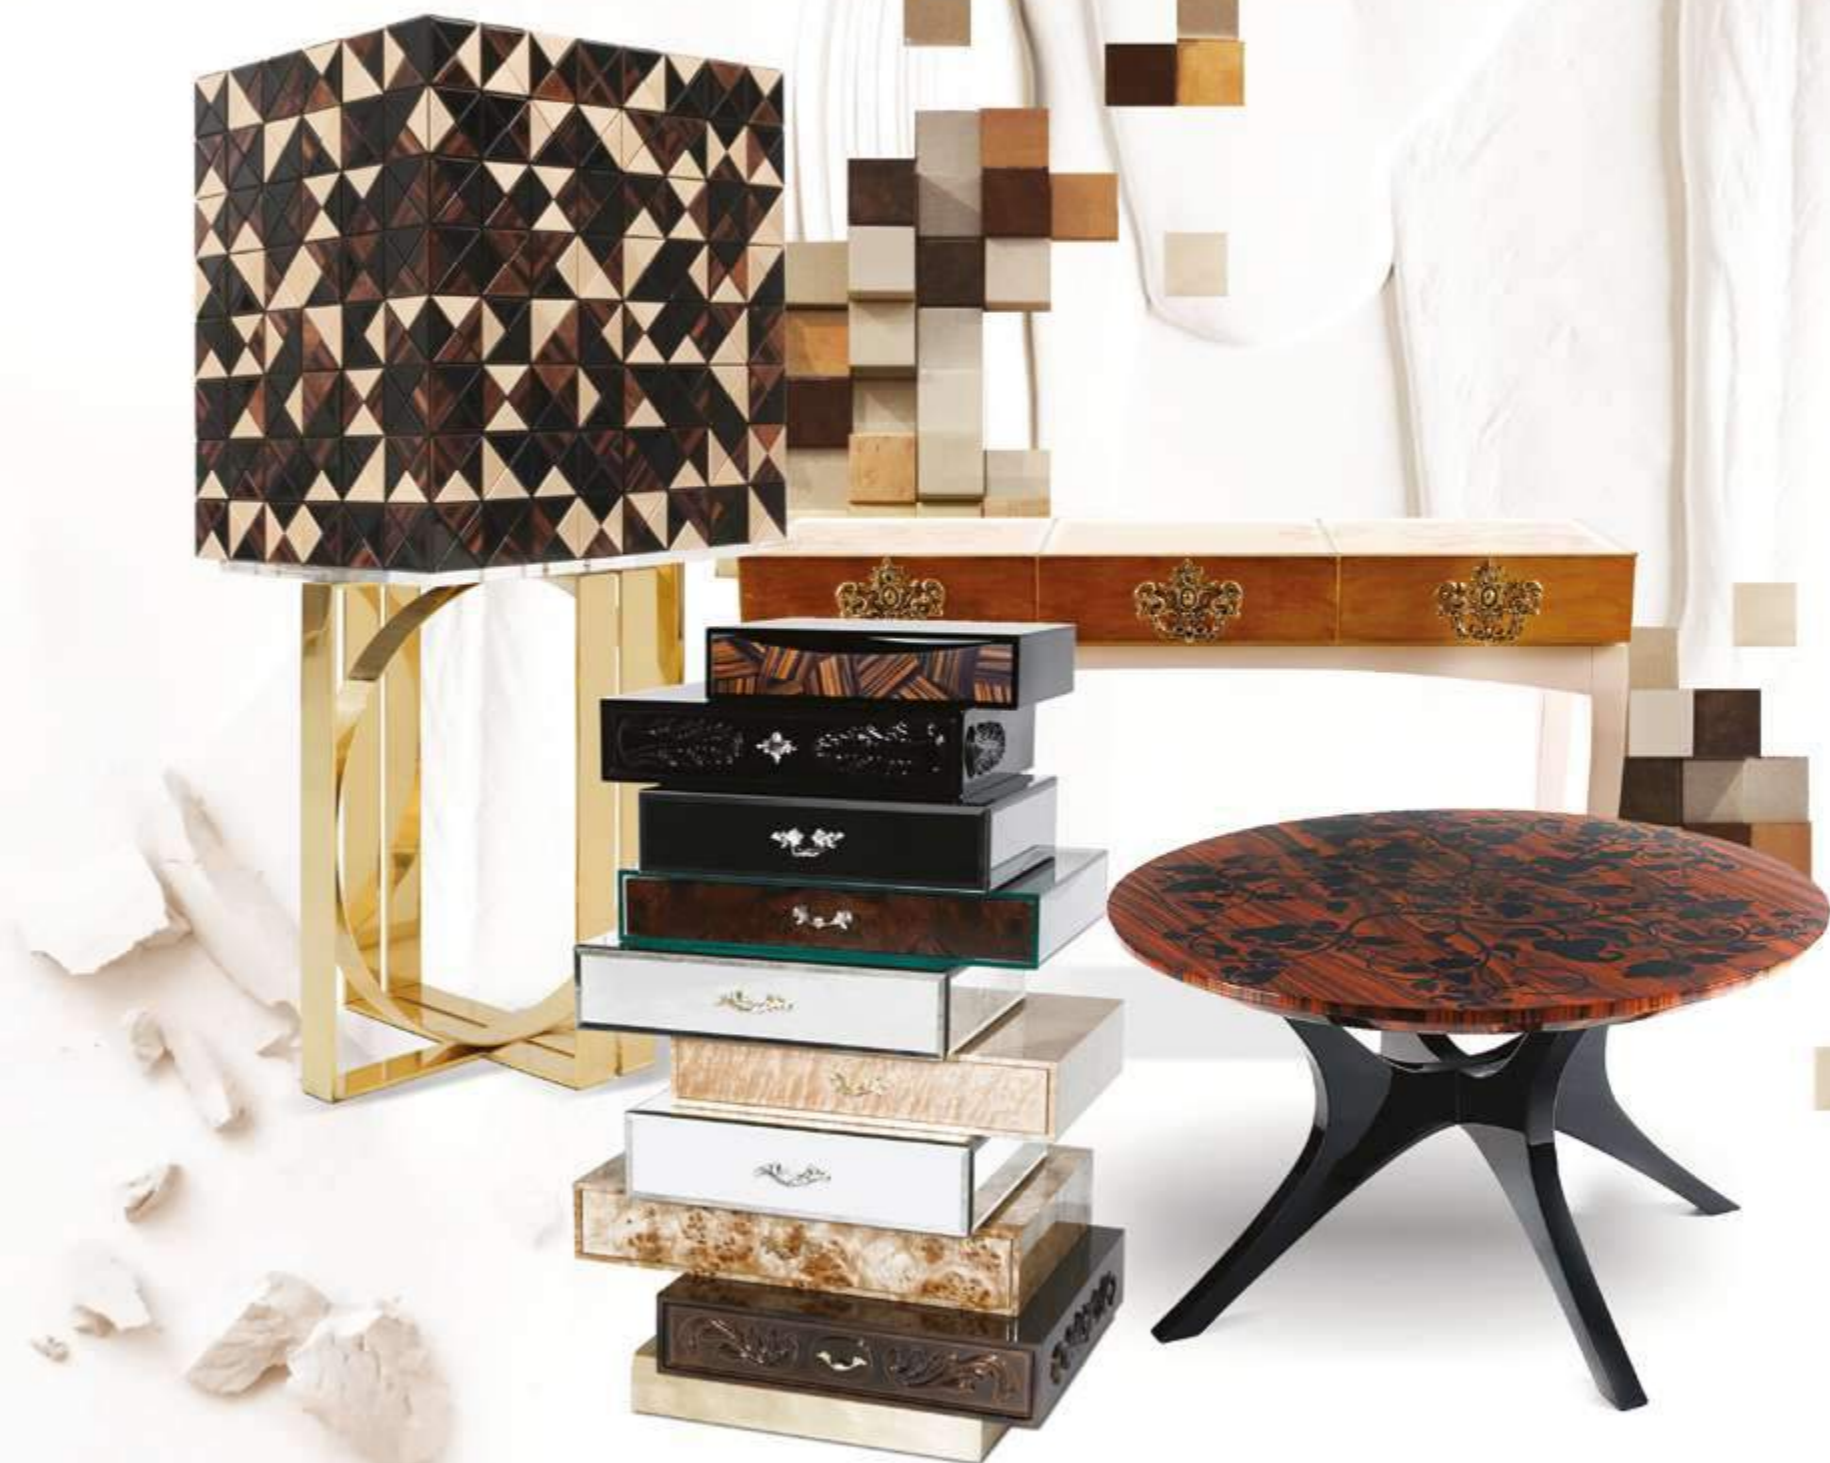

TIMELESS SOPHISTICATION