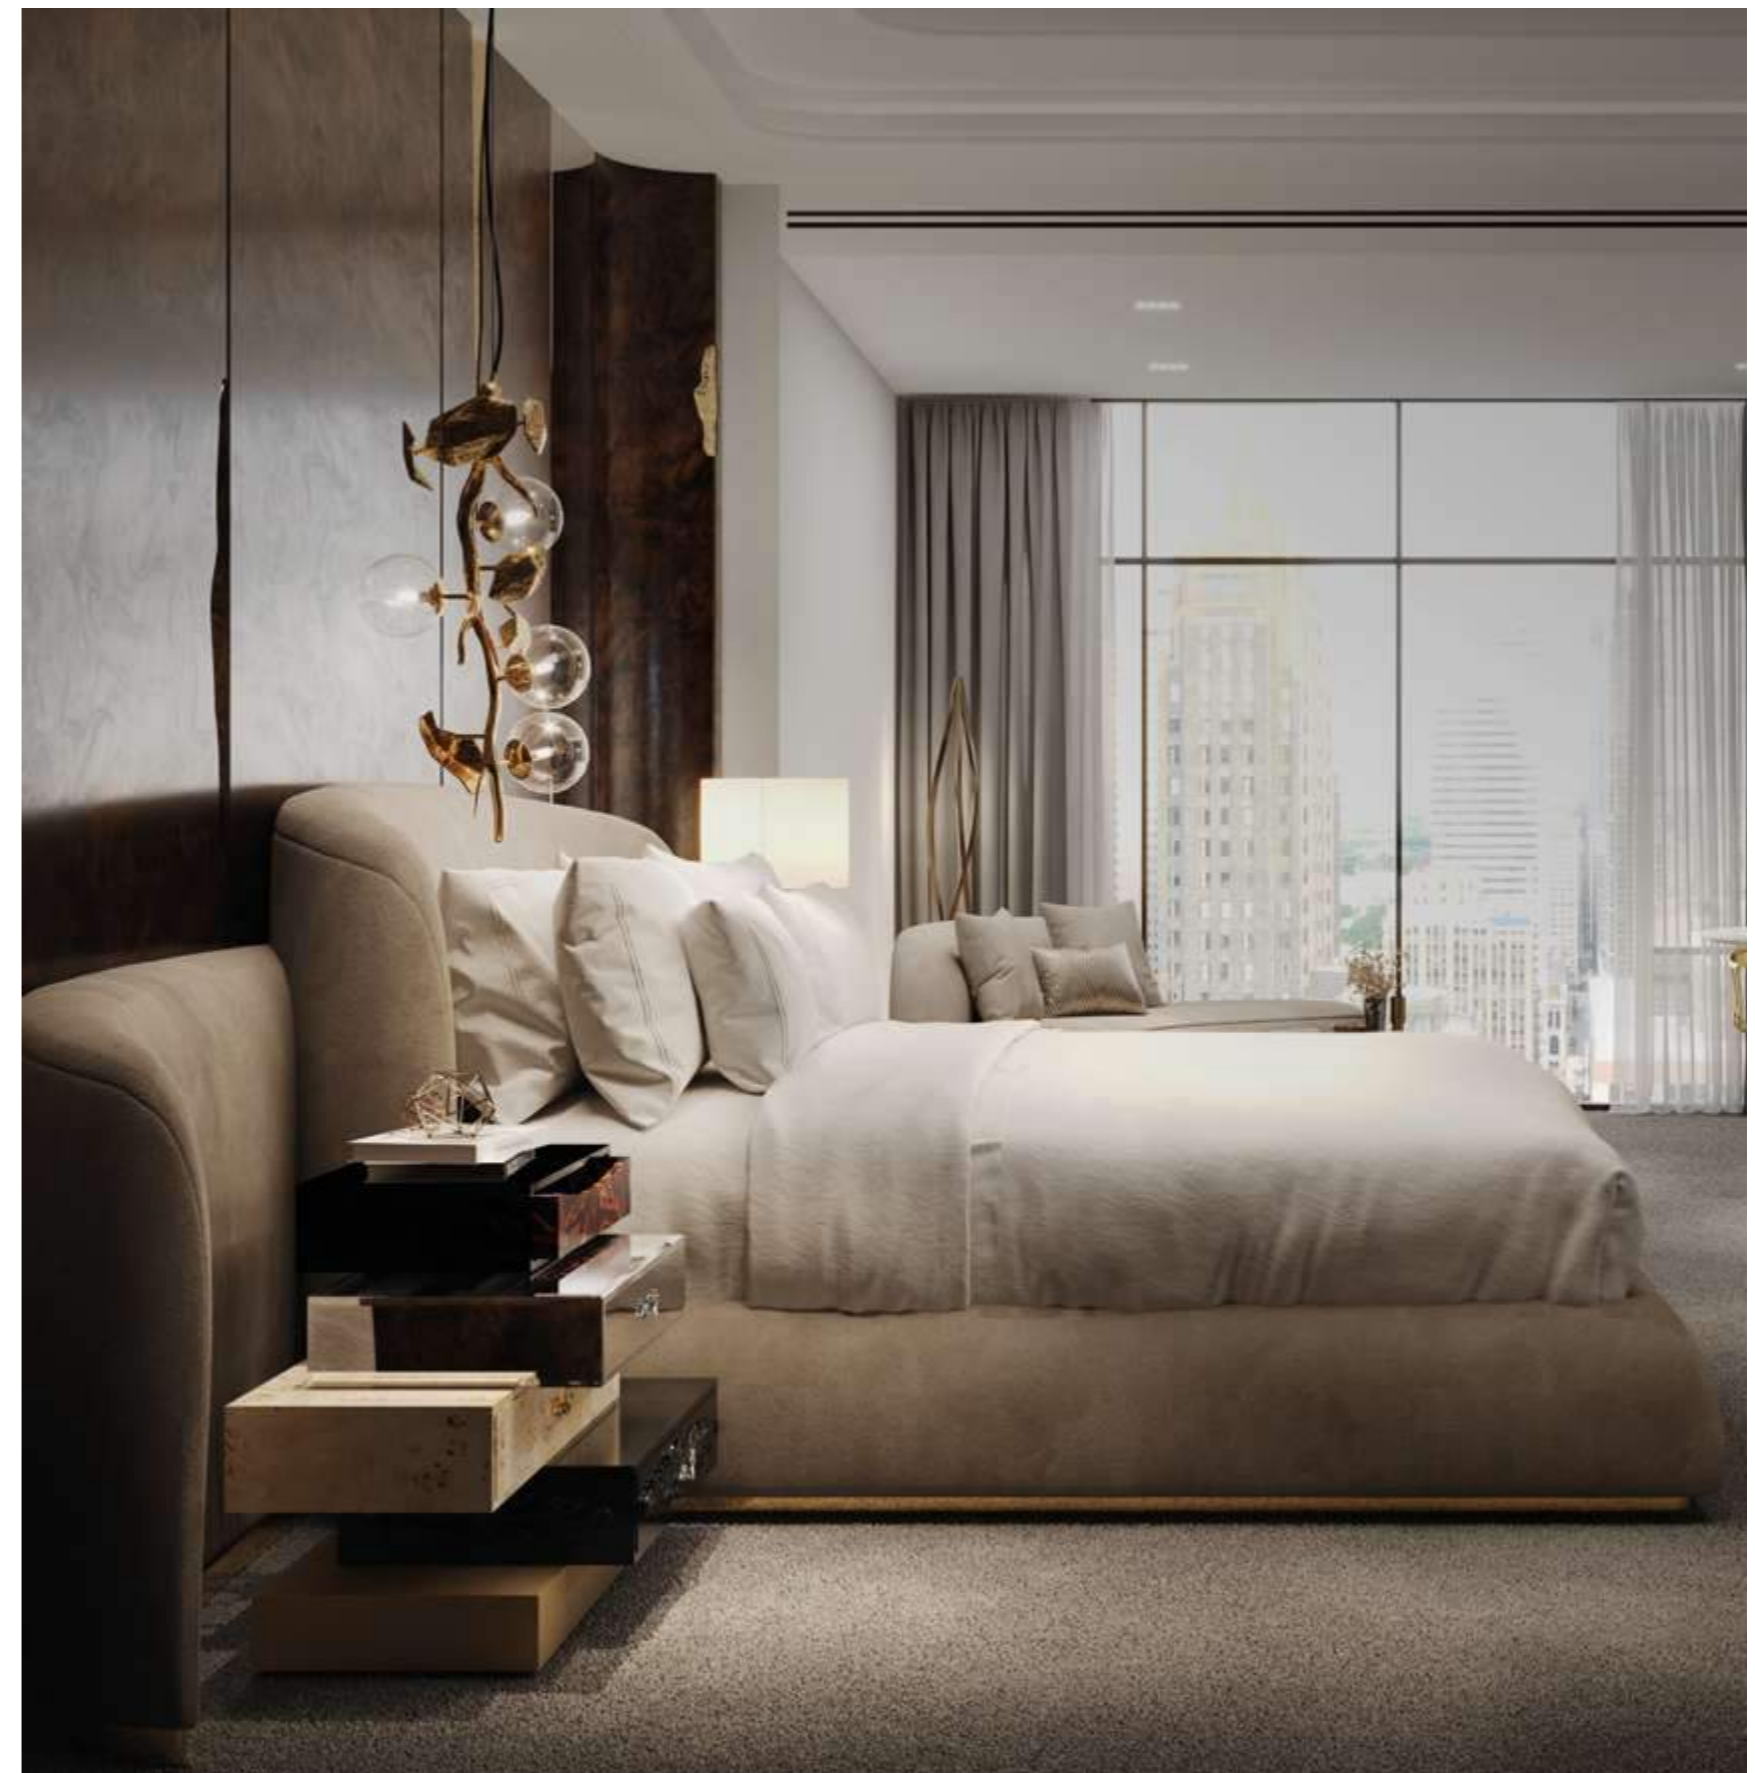

LPAIZ headboard

W 400cm | 157.4" D 25 cm 9.8" H 120 cm 47.2"

Wood, Foam, Upholstery, Polished Hammered Brass, Polished brass.

LAPIAZ headboard

W 400 cm | 157.4" D 25 cm | 9.8" H 120 cm | 47.2"

Wood, Foam, Upholstery, Polished Hammered Brass, Polished Brass.

ODETTE be

W 500cm | 196.85" D 60 cm 23.6" H 120 cm 47.2"

Wood, Foam, Upholstery, Polished Hammered Brass, Polished Brass.

FRANK nightstand-W 90 cm | 35.4" D 60 cm | 23.6" H 50 cm | 19.7" | ODETTE bed-W 500cm | 196.85" D 60 cm 23.6" H 120 cm 47.2"