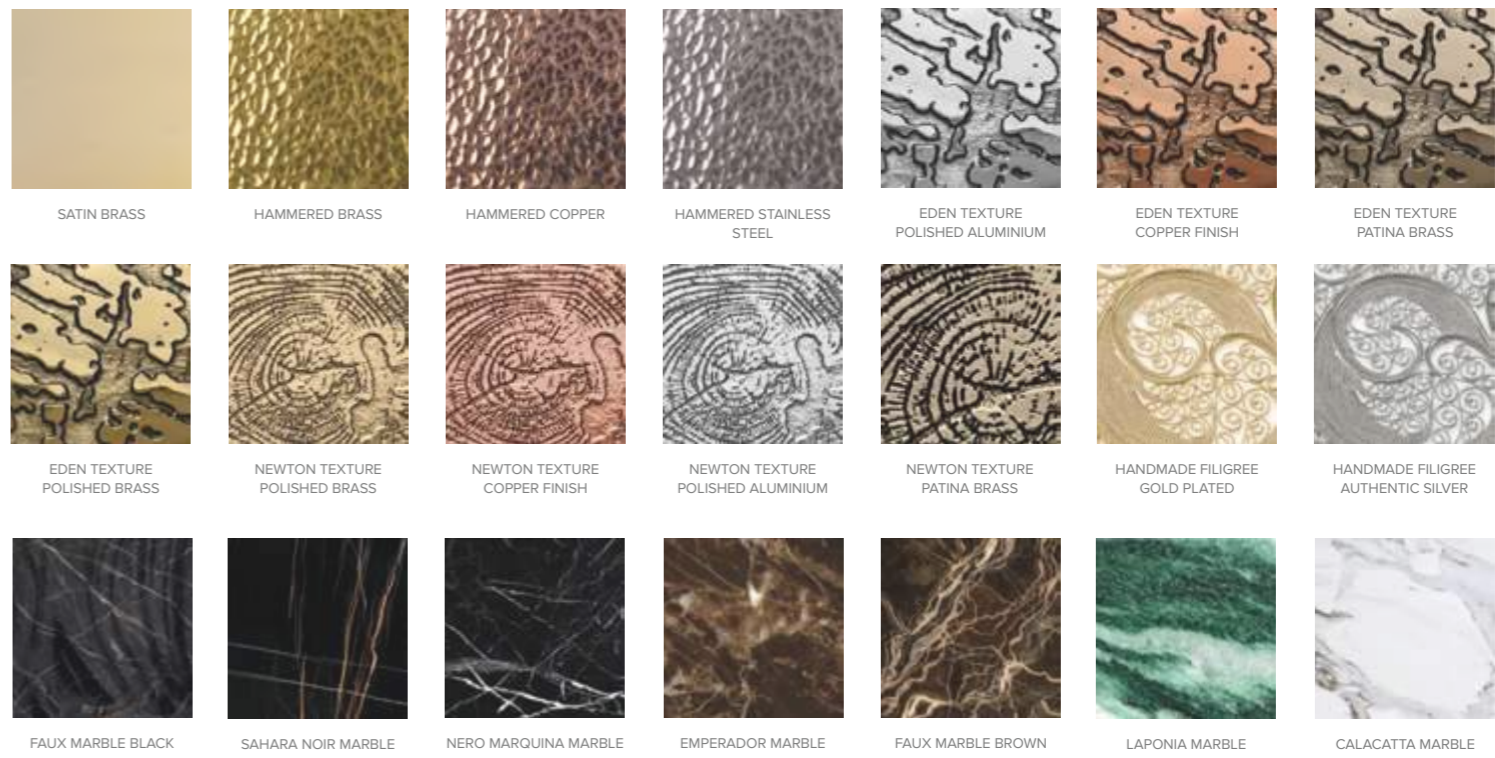

DIAMOND BLACK SAFE

BOHÈME SAFE

SYMPHONY SAFE

DIAMOND WATCH WINDER

CHAPTER III
TECHNICAL INFORMATION
MATERIALS & FINISHES

BOCA DO LOBO studio presents a range of product finishes with a careful selection of textured metals, wood veneers, marbles, original translucent colors, glasses, and ceramics. Endless possibilities to meet demanding personal tastes.

WOOD VENEERS

BRASS & METALS

MARBLE

MARBLE

ESTREMOZ MARBLE

CARRARA MARBLE

METALLIC LEAFS

BLACK LAQUERED ON PARTICLE BOARD