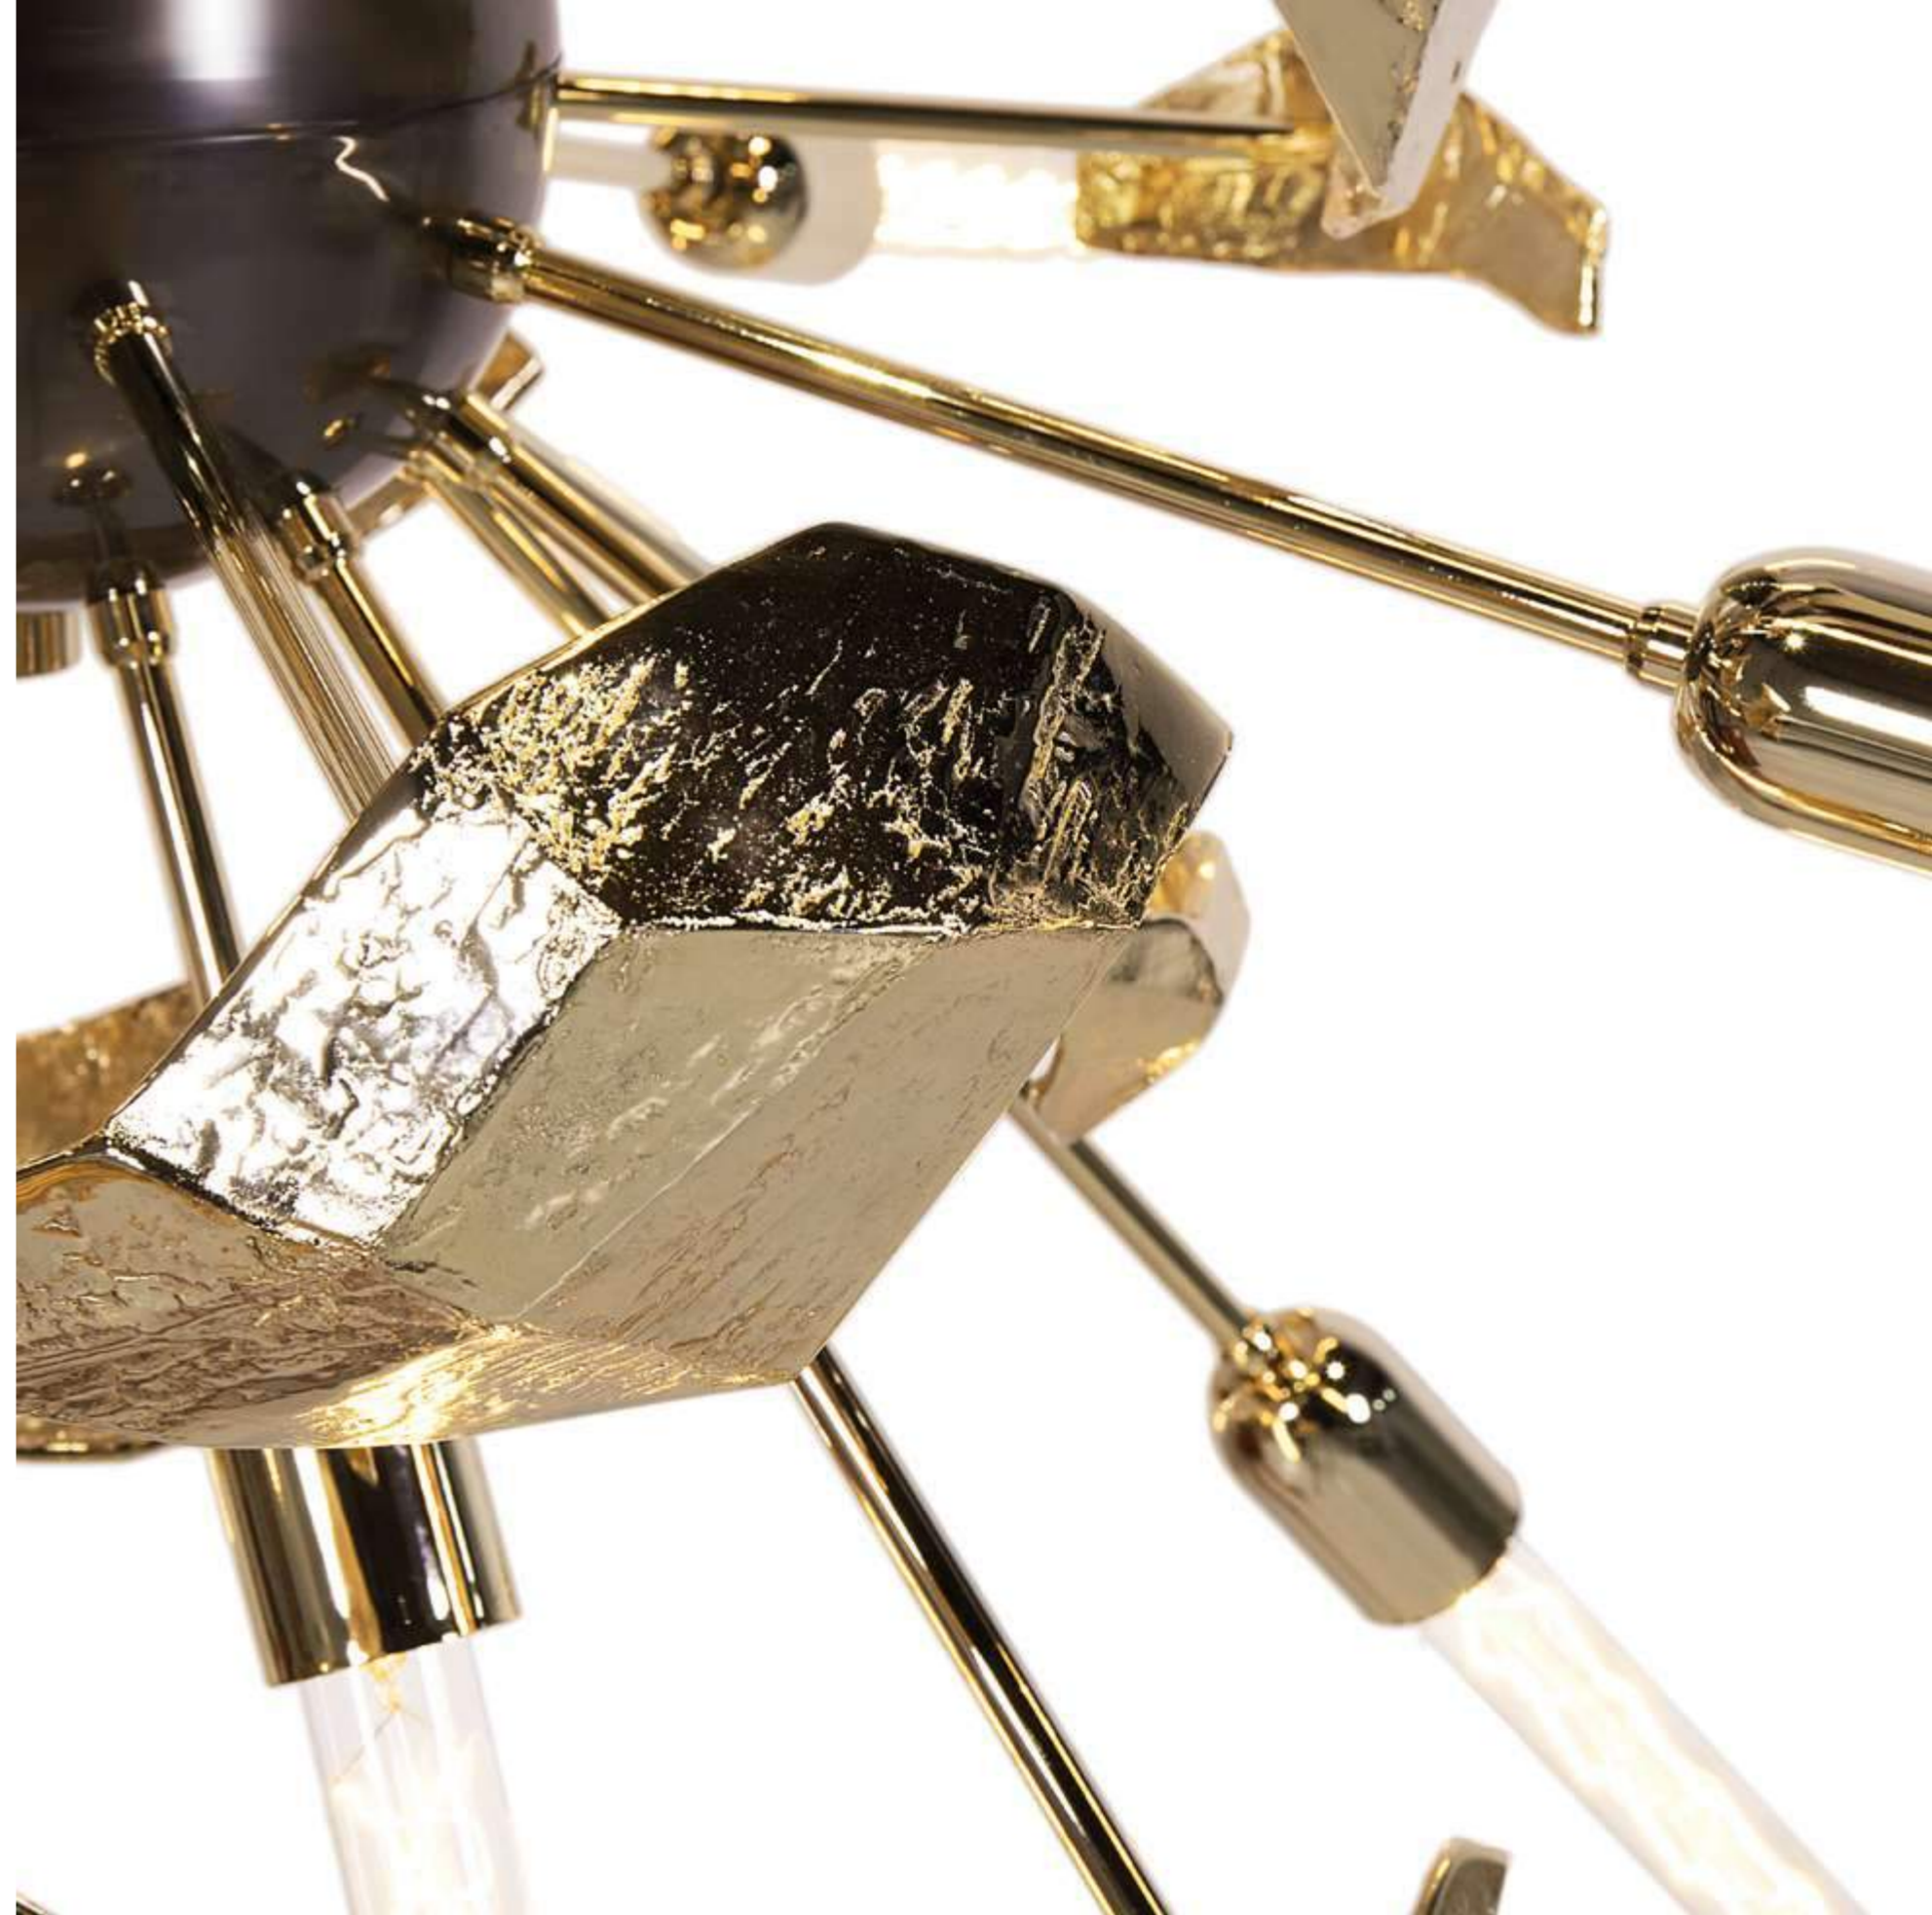

SUPERNOVA chandelier

W 100 cm | 39.4" D 120 cm | 47.3" H 150 cm | 55.1"
Casted brass, gold plated brass, gun black finish.