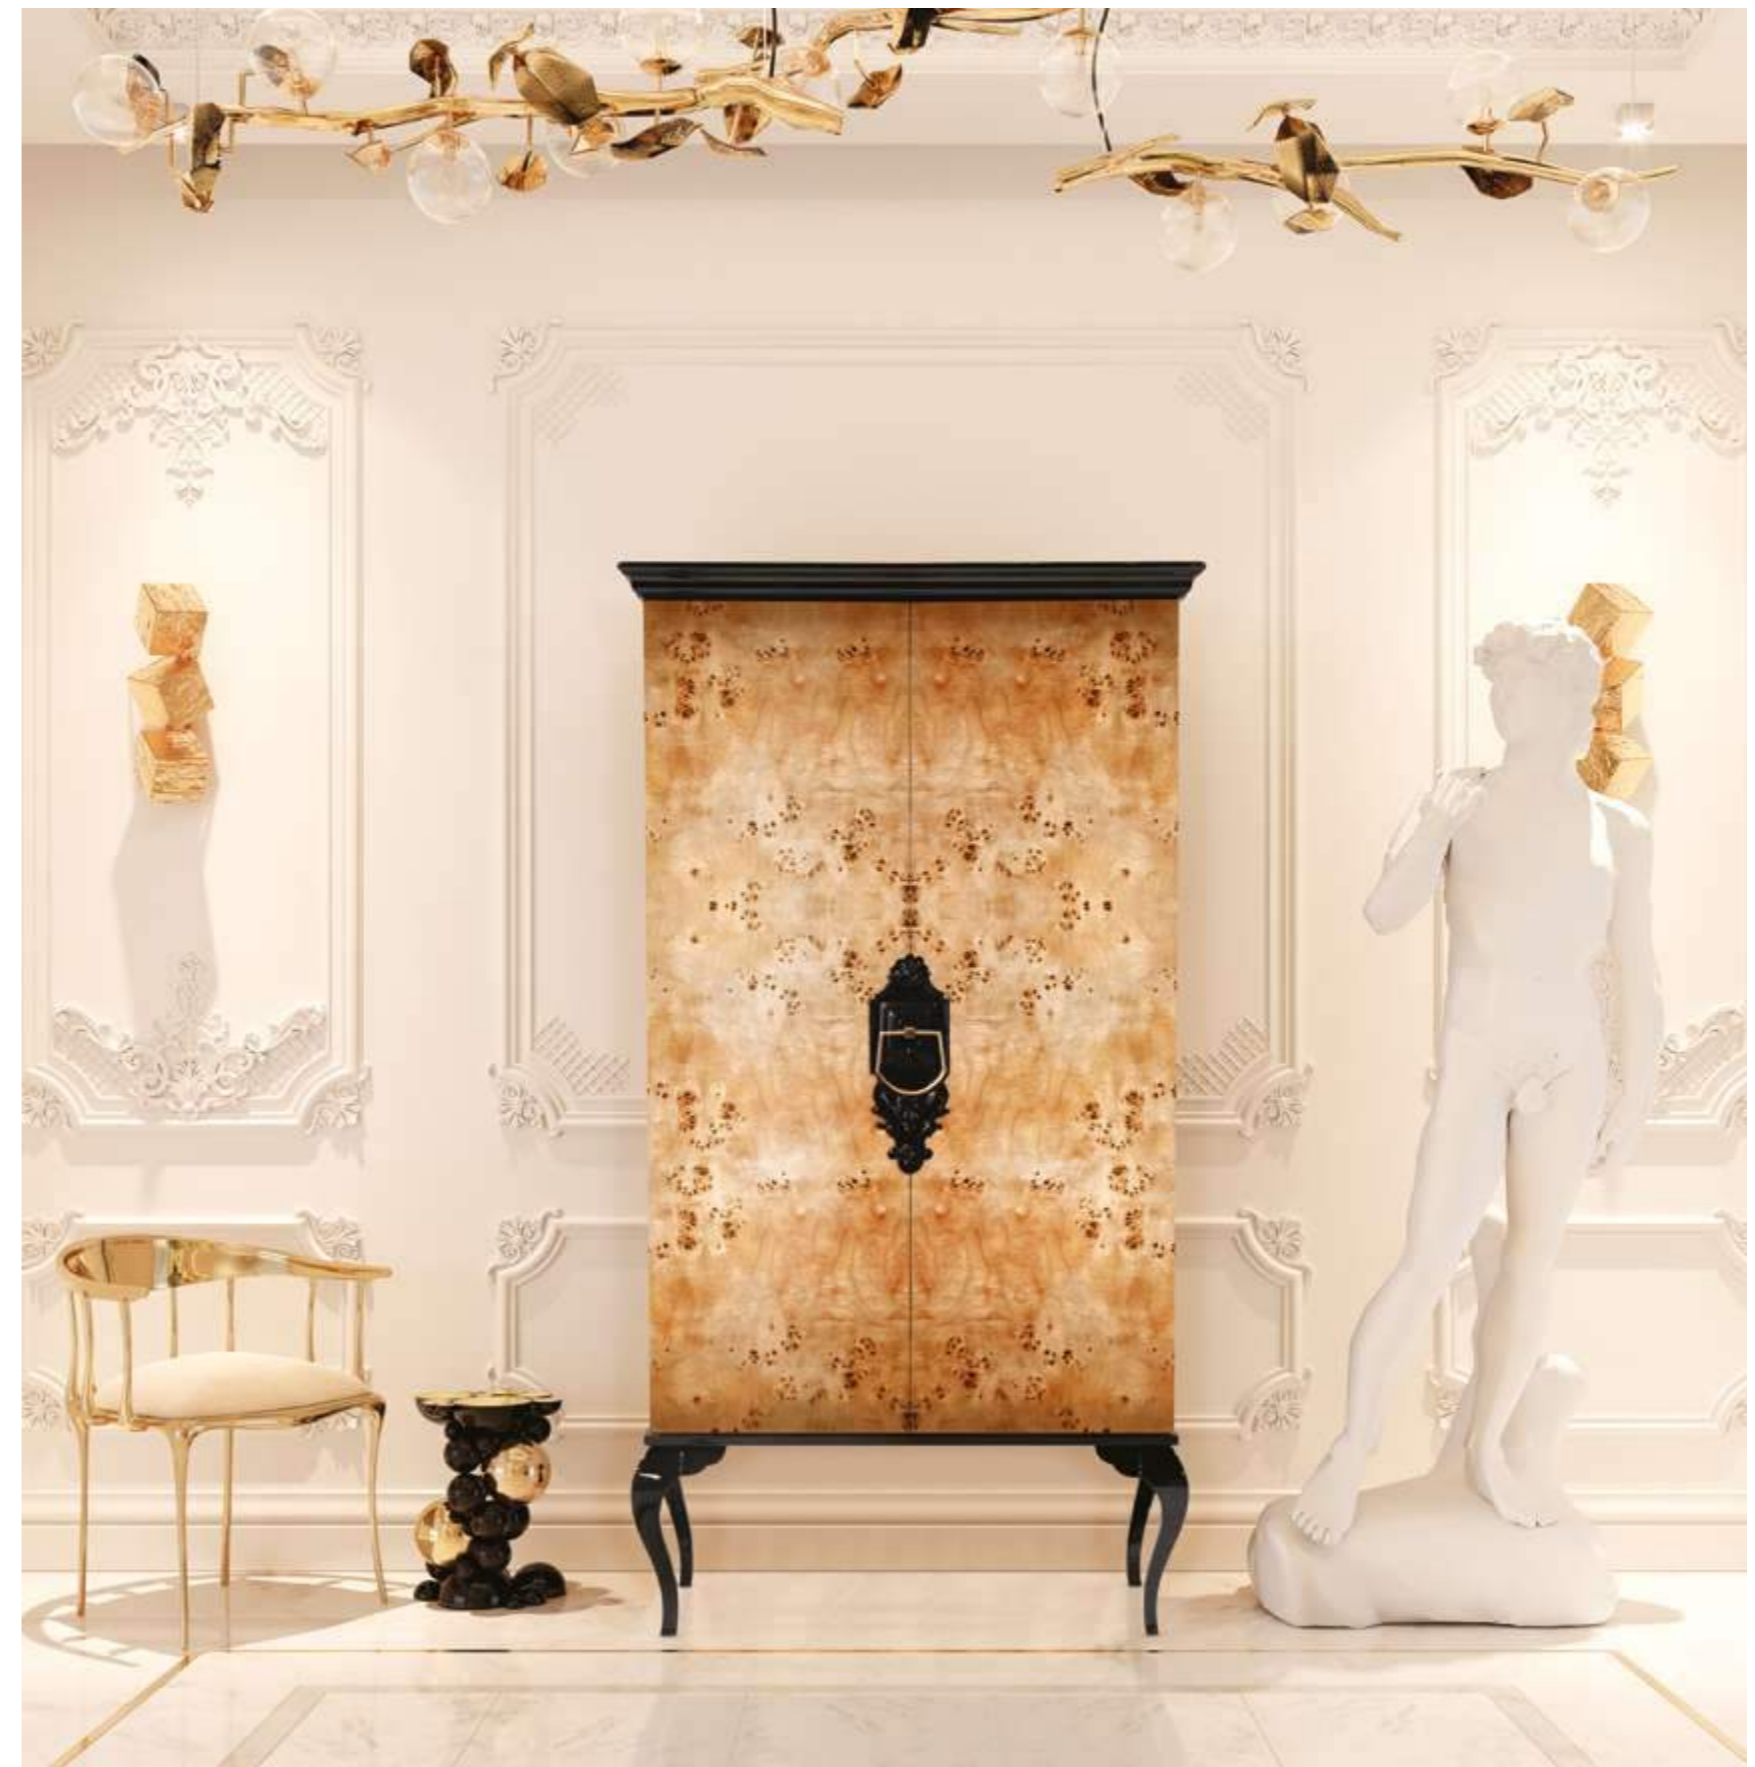

GUGGENHEIM cabinet - W 110 cm | 43.3" D 49 cm | 19.3" H 210 cm | 82.7"