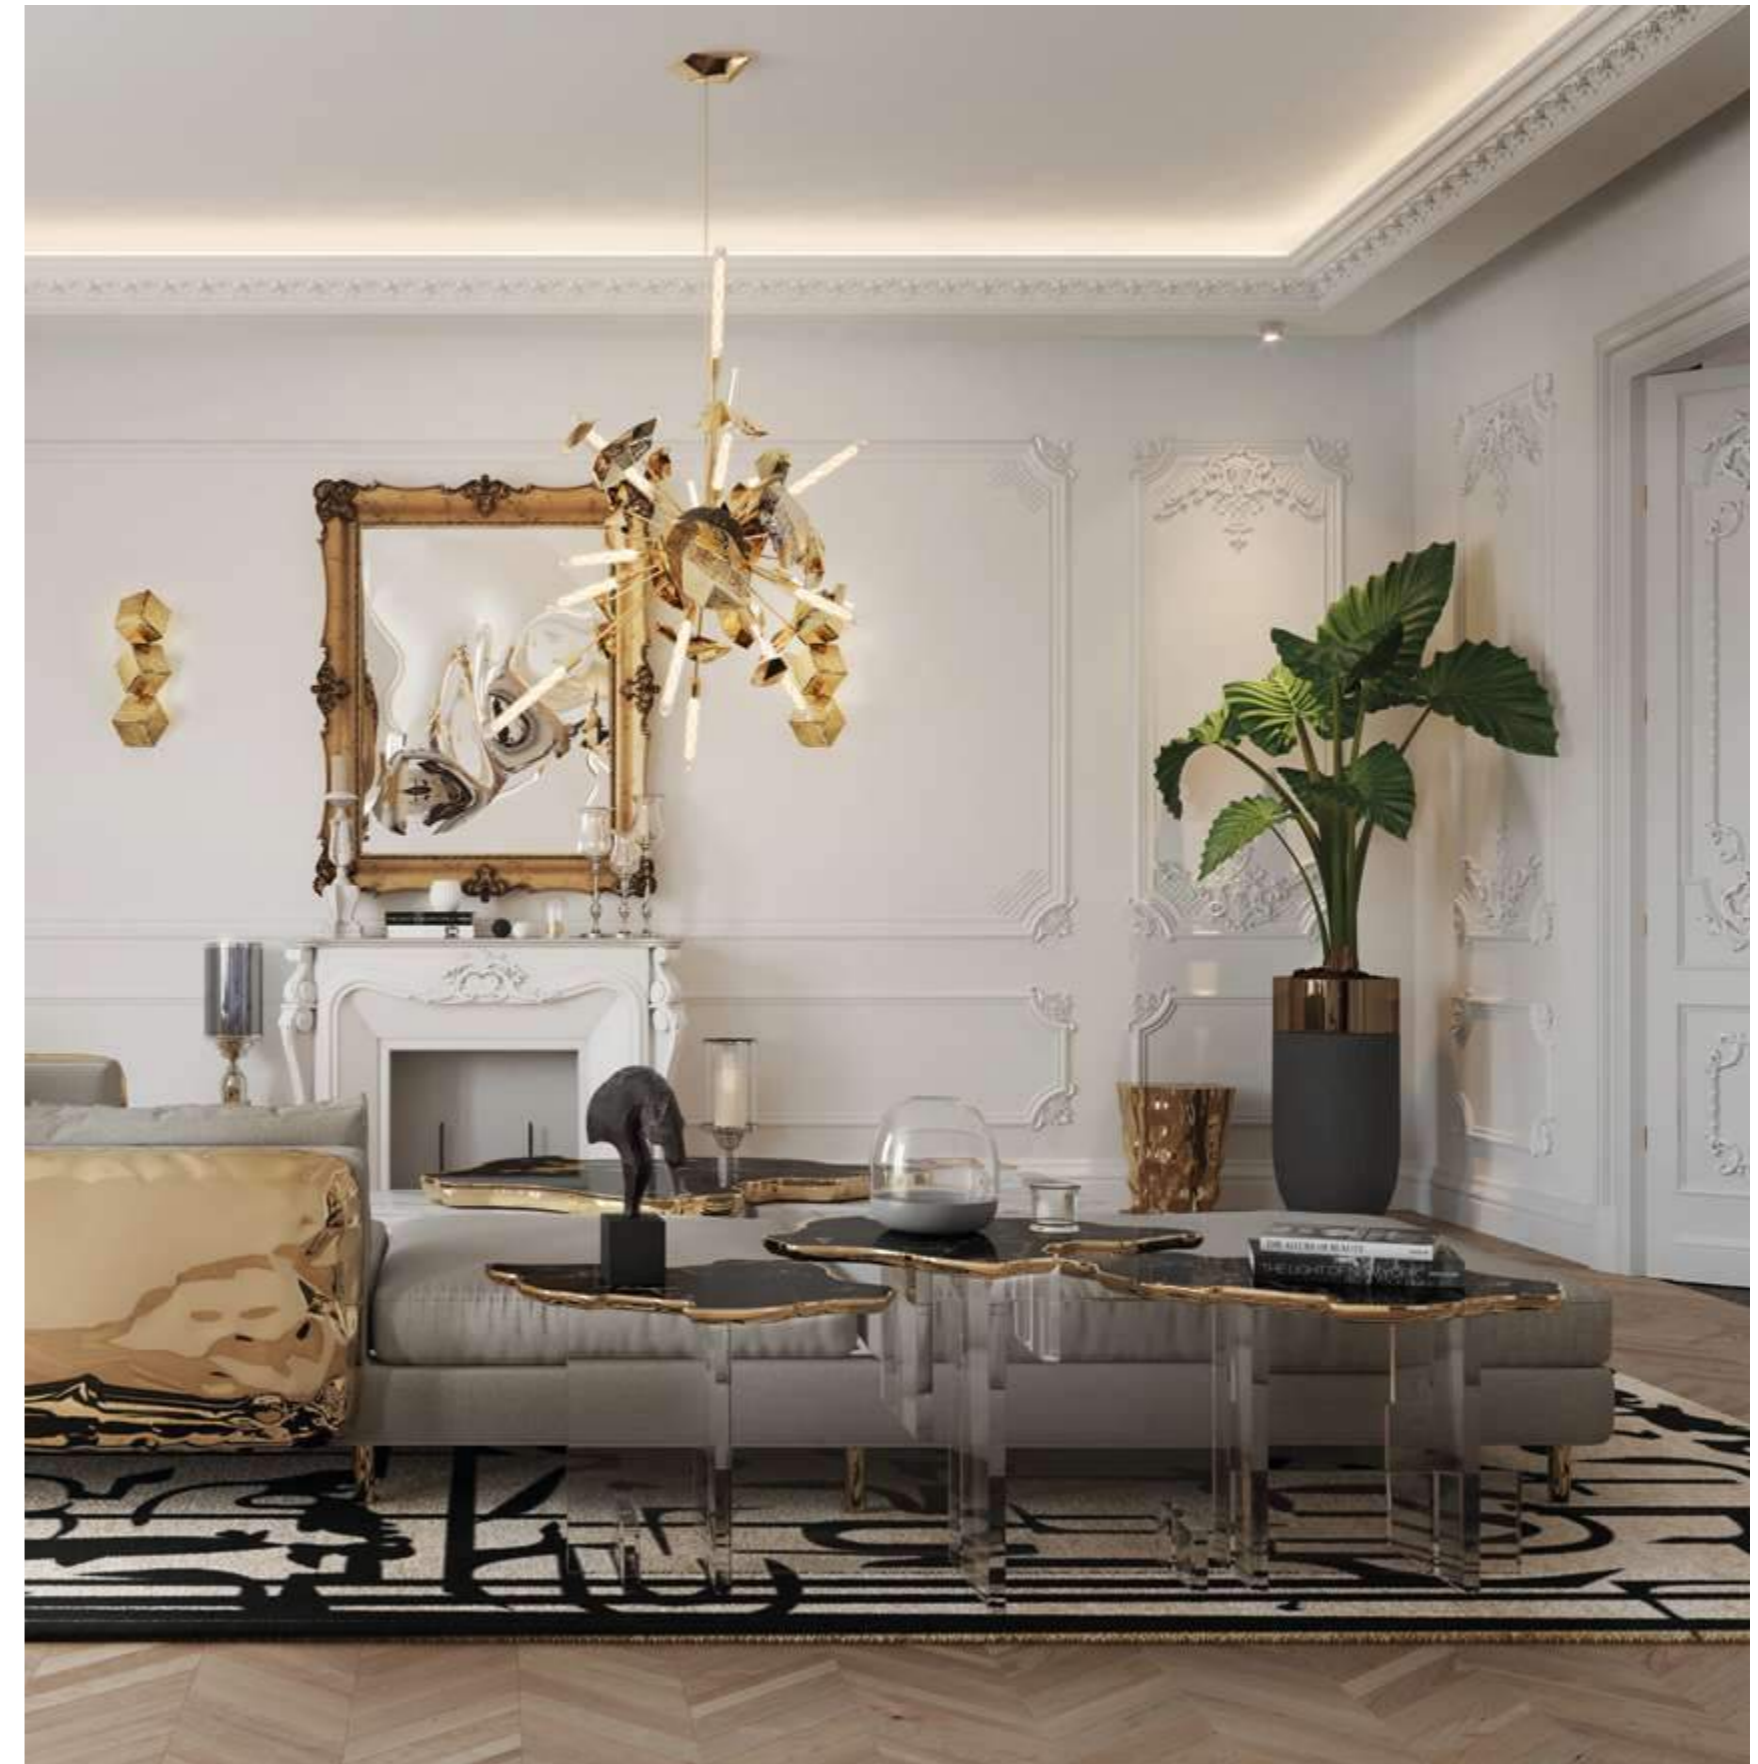

1x : W 81 CM | 31.8" D 81 CM | 31.8" H 32 CM | 12.5" // Set of 2x: W 162 CM | 63.7" D 81 CM | 31.8" H 32 CM | 12.5"
Glass, gold plated brass, casted brass, marble, wood. Decorative elements in gold plated brass.