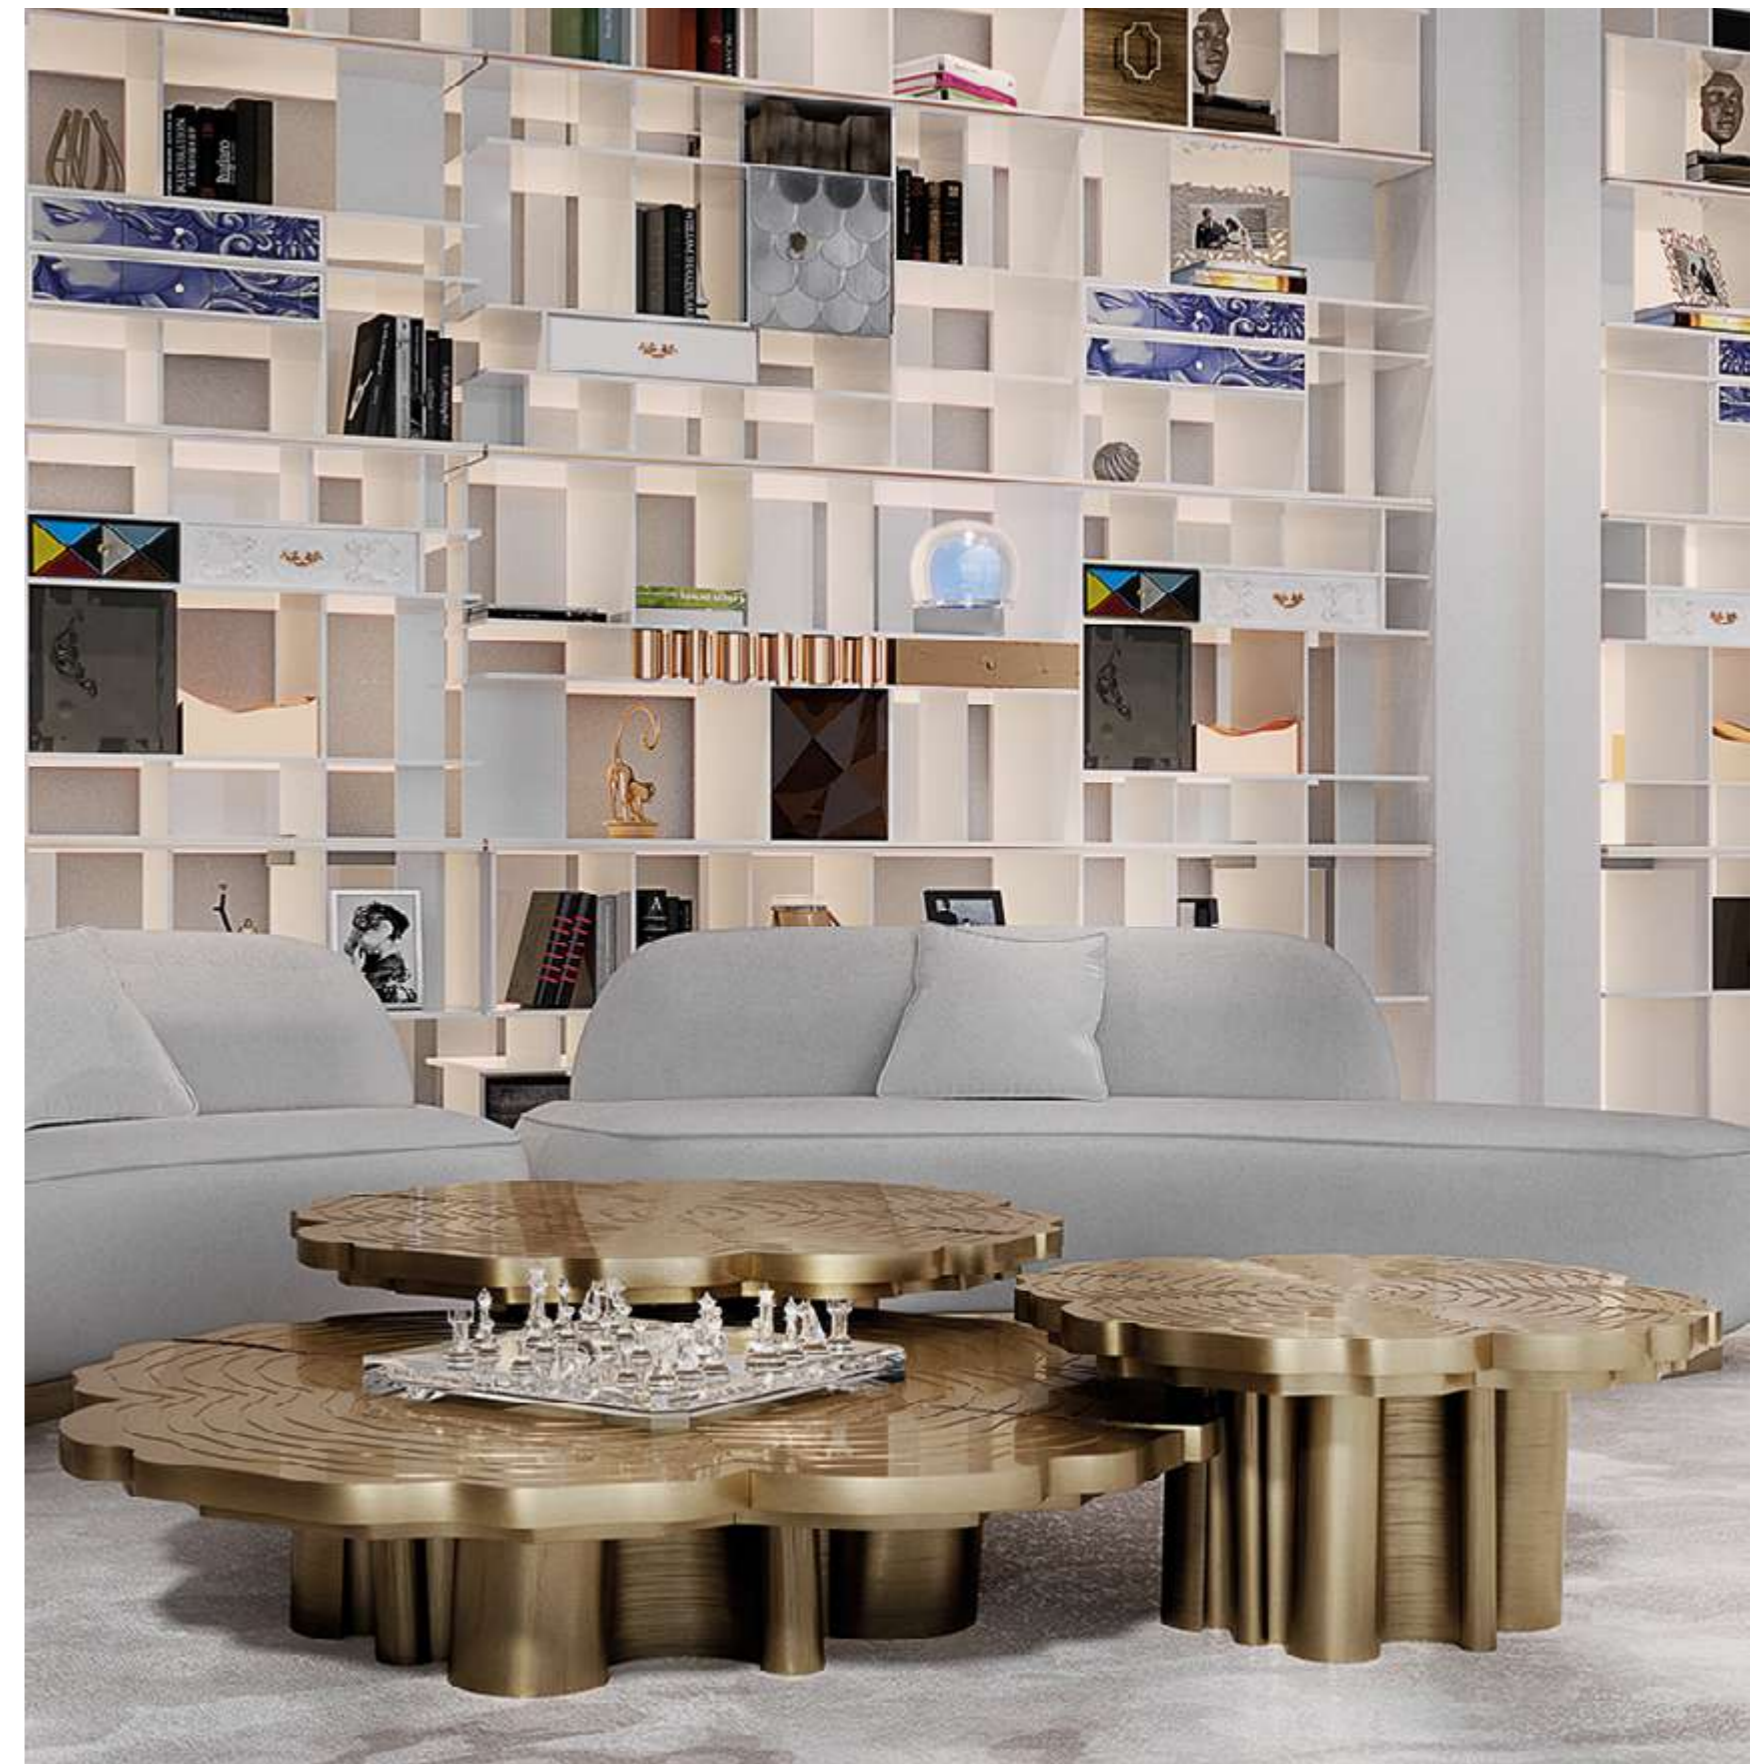

FORTUNA center table - BIG: Ø 130 CM | Ø 51.2 IN H 30 CM | H 11.8 IN / MEDIUM: Ø 100 CM | Ø 38.6 IN H 40 CM | H 15.7 IN / SMALL: Ø 70 CM | Ø 27.6 IN H 50 CM | H 19.7 IN | 13.8" COLECCIONISTA bookcase - W 243 cm | 95.7" D 35 cm | 13.8" H 280 cm | 110.2" ODETTE sofa W 242 cm | 95.3" D 107 cm | 42.1" H 76 cm | 29.9"