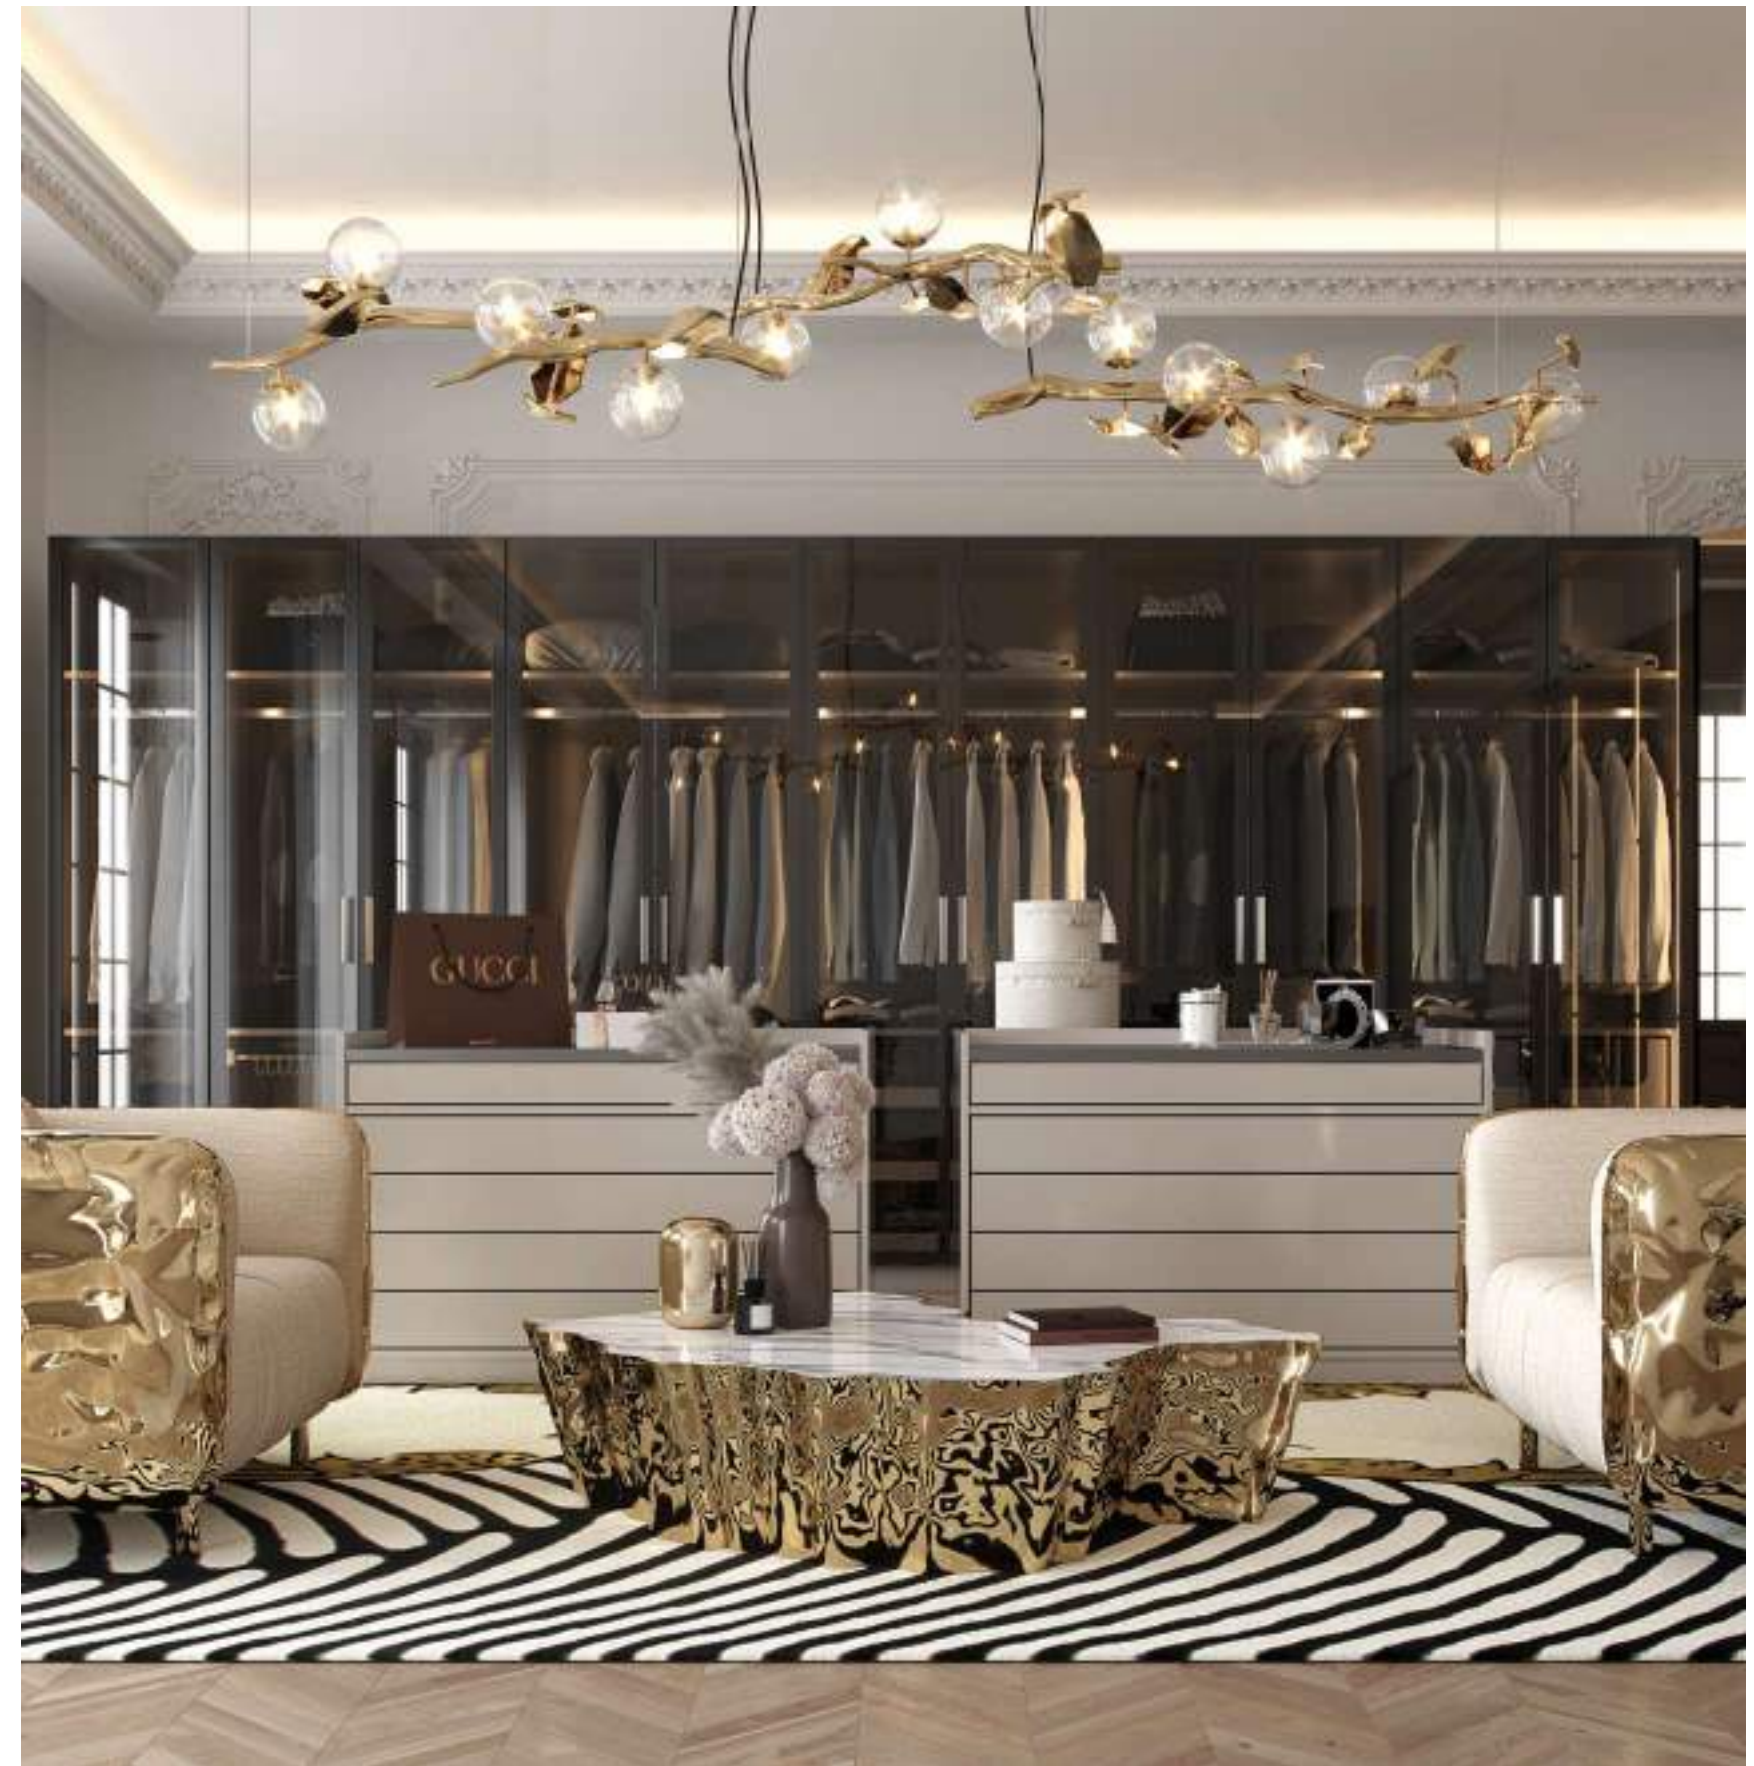

HERA suspension lamp - W 230 cm | 90.6" D 62 cm | 24.4" H 115 cm | 45.3" | EDEN center table - W 123 cm | 48.4" D 102 cm | 40.2" H 30 cm | 11.8"
IMPERFECTIO armchair - W 108 cm | 42.5" D 96 cm | 37.7" H 67 cm | 26.3"