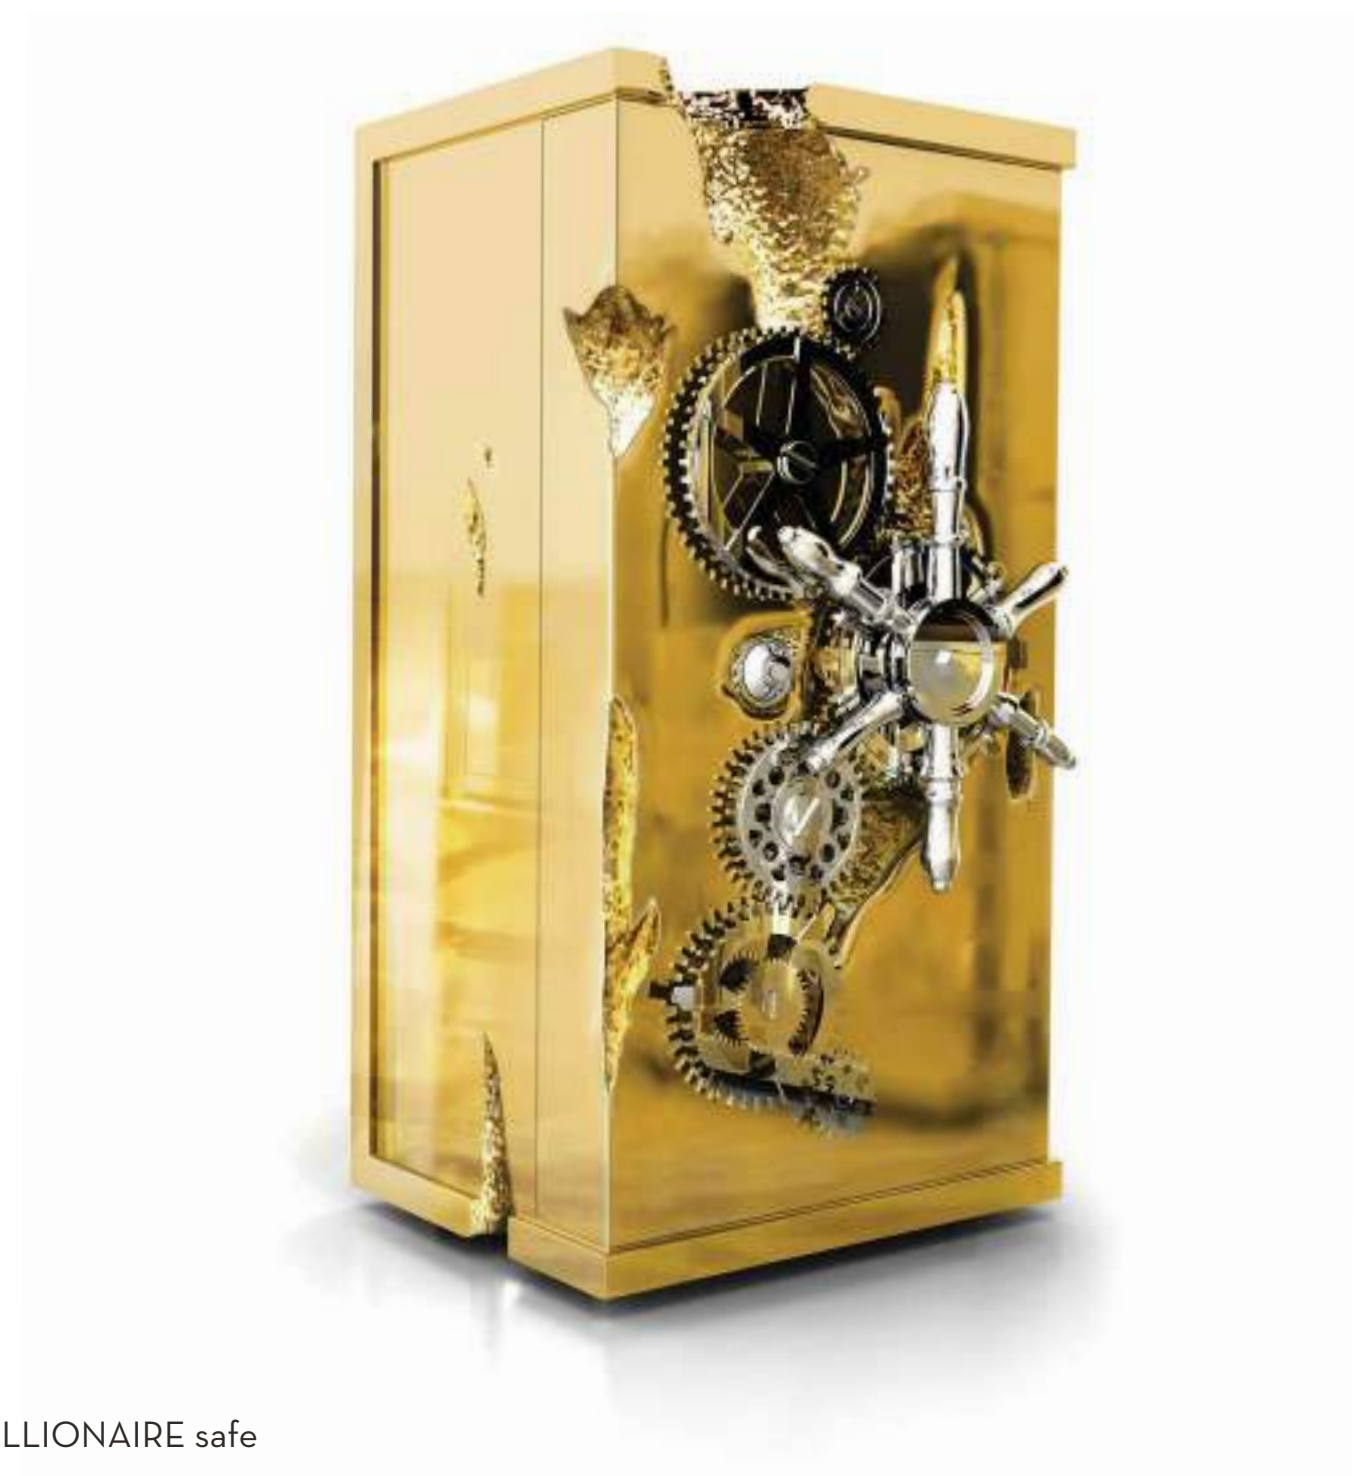

W 117 cm | 46" D 12.6 cm | 4.9" H 116 cm | 45.7"
Gold plating aluminum.

EQUATOR GOLD bar

W 60 cm | 23.6" D 60 cm | 23.6" H 115 cm | 45.3"
Mahogany, polished copper and black lacquered glass.

MILLIONAIRE GOLD RUSH

Influenced by the California Gold Rush, the Millionaire Safe is a statement piece designed to cause an impression. Nestled in a turned brass silver plated gear-wheel mechanism, an imposing safe handle obeys the will of his master through a secret dial lock combination. Watch winders, shelves, an extra locking system and other features are able to customize.

MILLIONAIRE safe

W 80 cm | 31.5" D 63 cm | 24.8" H 152 cm | 59.8"

Gold plated exterior, with silver plated handle and cogs. Polished brass drawers. Dial lock combination.

MILLIONAIRE SILVER safe

W 80 cm | 31.5" D 63 cm | 24.8" H 152 cm | 59.8"