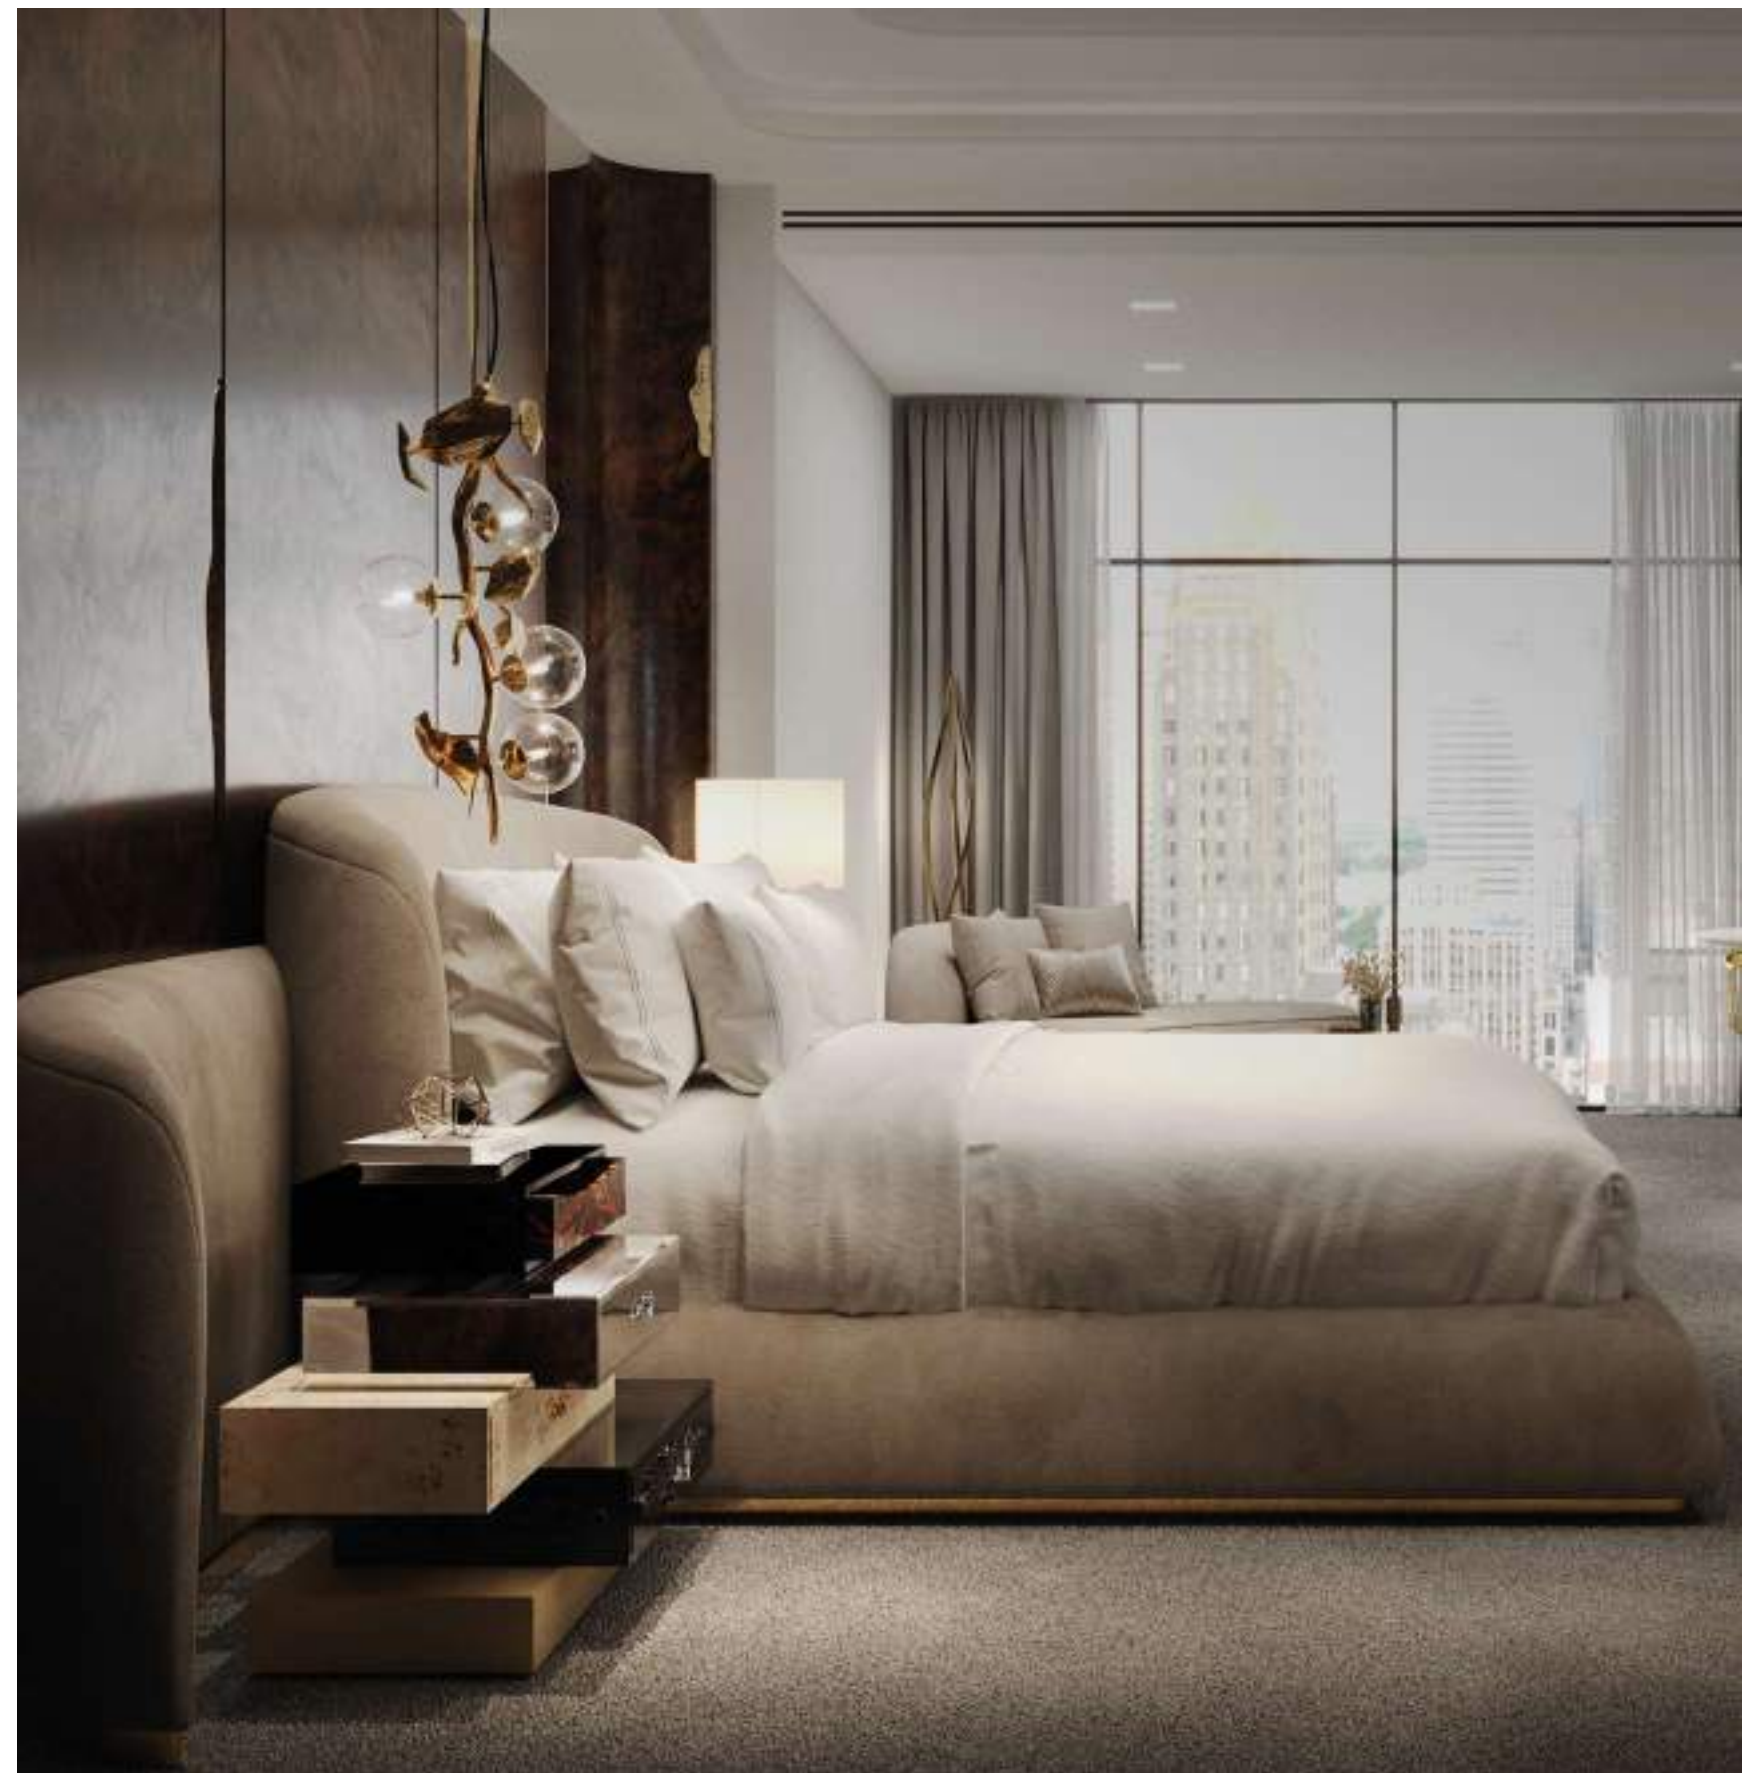

LPAIZ headboard

W 400cm | 157.4" D 25 cm 9.8" H 120 cm 47.2"

Wood, Foam, Upholstery, Polished Hammered Brass, Polished brass.

LAPIAZ headboard

W 400 cm | 157.4" D 25 cm | 9.8" H 120 cm | 47.2"

Wood, Foam, Upholstery, Polished Hammered Brass, Polished Brass.

ODETTE be

W 500cm | 196.85" D 60 cm 23.6" H 120 cm 47.2"

Wood, Foam, Upholstery, Polished Hammered Brass, Polished Brass.

FRANK nightstand-W 90 cm | 35.4" D 60 cm | 23.6" H 50 cm | 19.7" | ODETTE bed-W 500cm | 196.85" D 60 cm 23.6" H 120 cm 47.2"