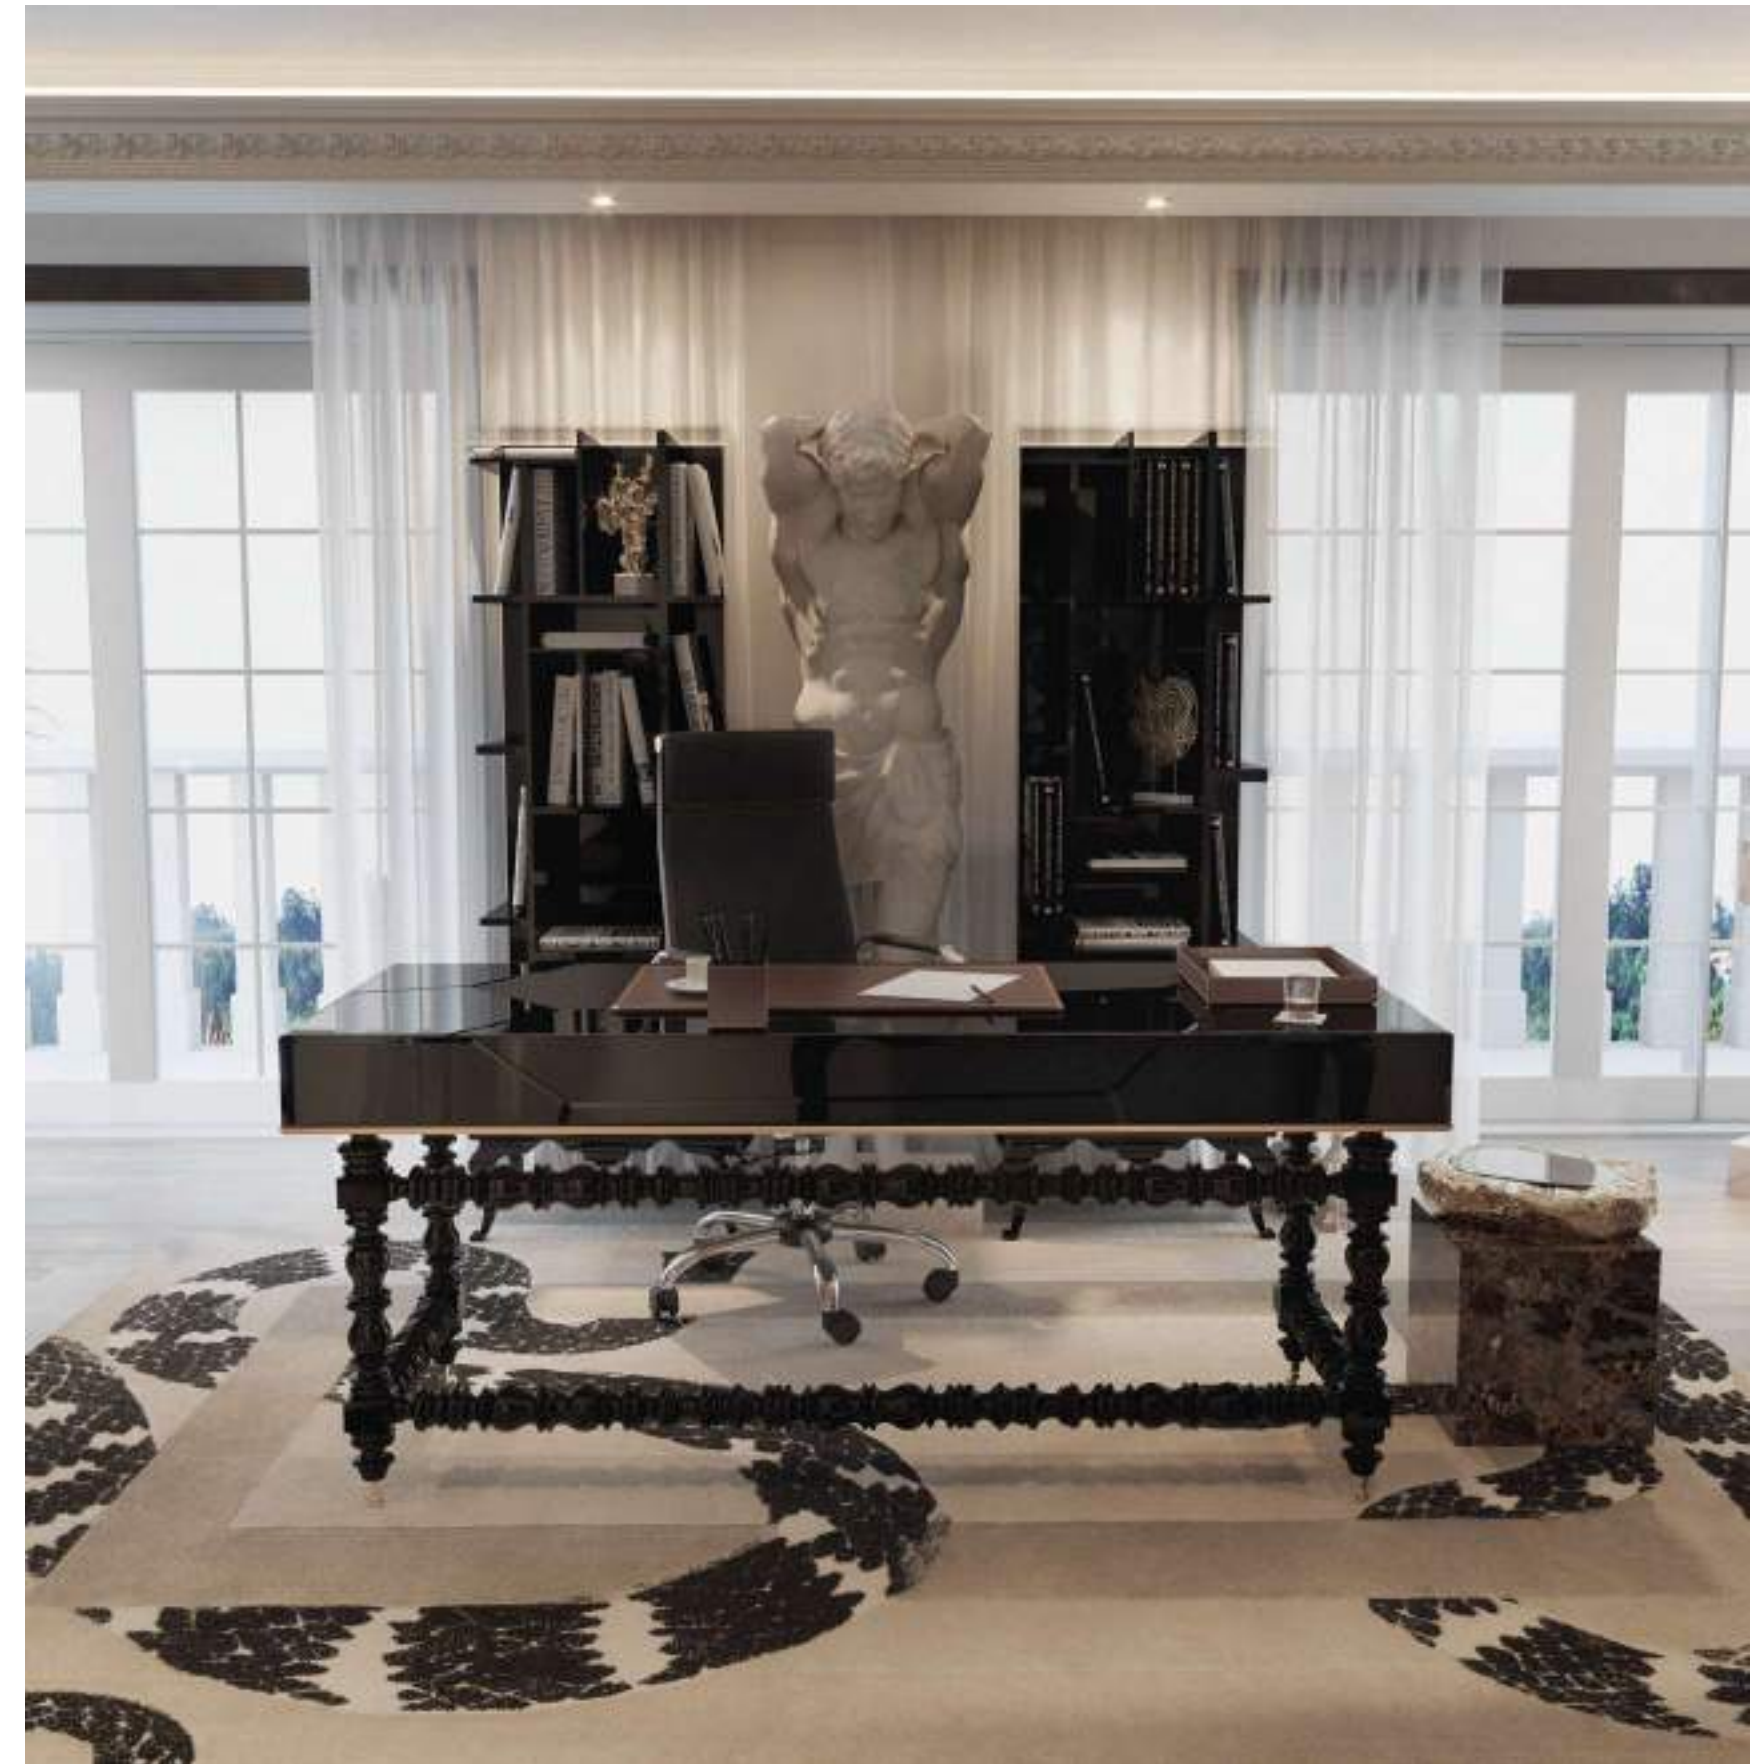

Ø 160cm | 63" H 76cm | 29.9"

Wood Work, Wood Veneer application, Leaf gilding

LATE GOTHIC

A furniture piece inspired by the Manueline style from the XVI century, occasionally known as Portuguese late Gothic, this black desk is ideal for classic rooms. The top is lined with a black lacquered mirror, and the work area is made of leather. The base is turned and lacquered finished with a high gloss varnish. The elegant Manu desk contains three drawers and gold leaf detail.