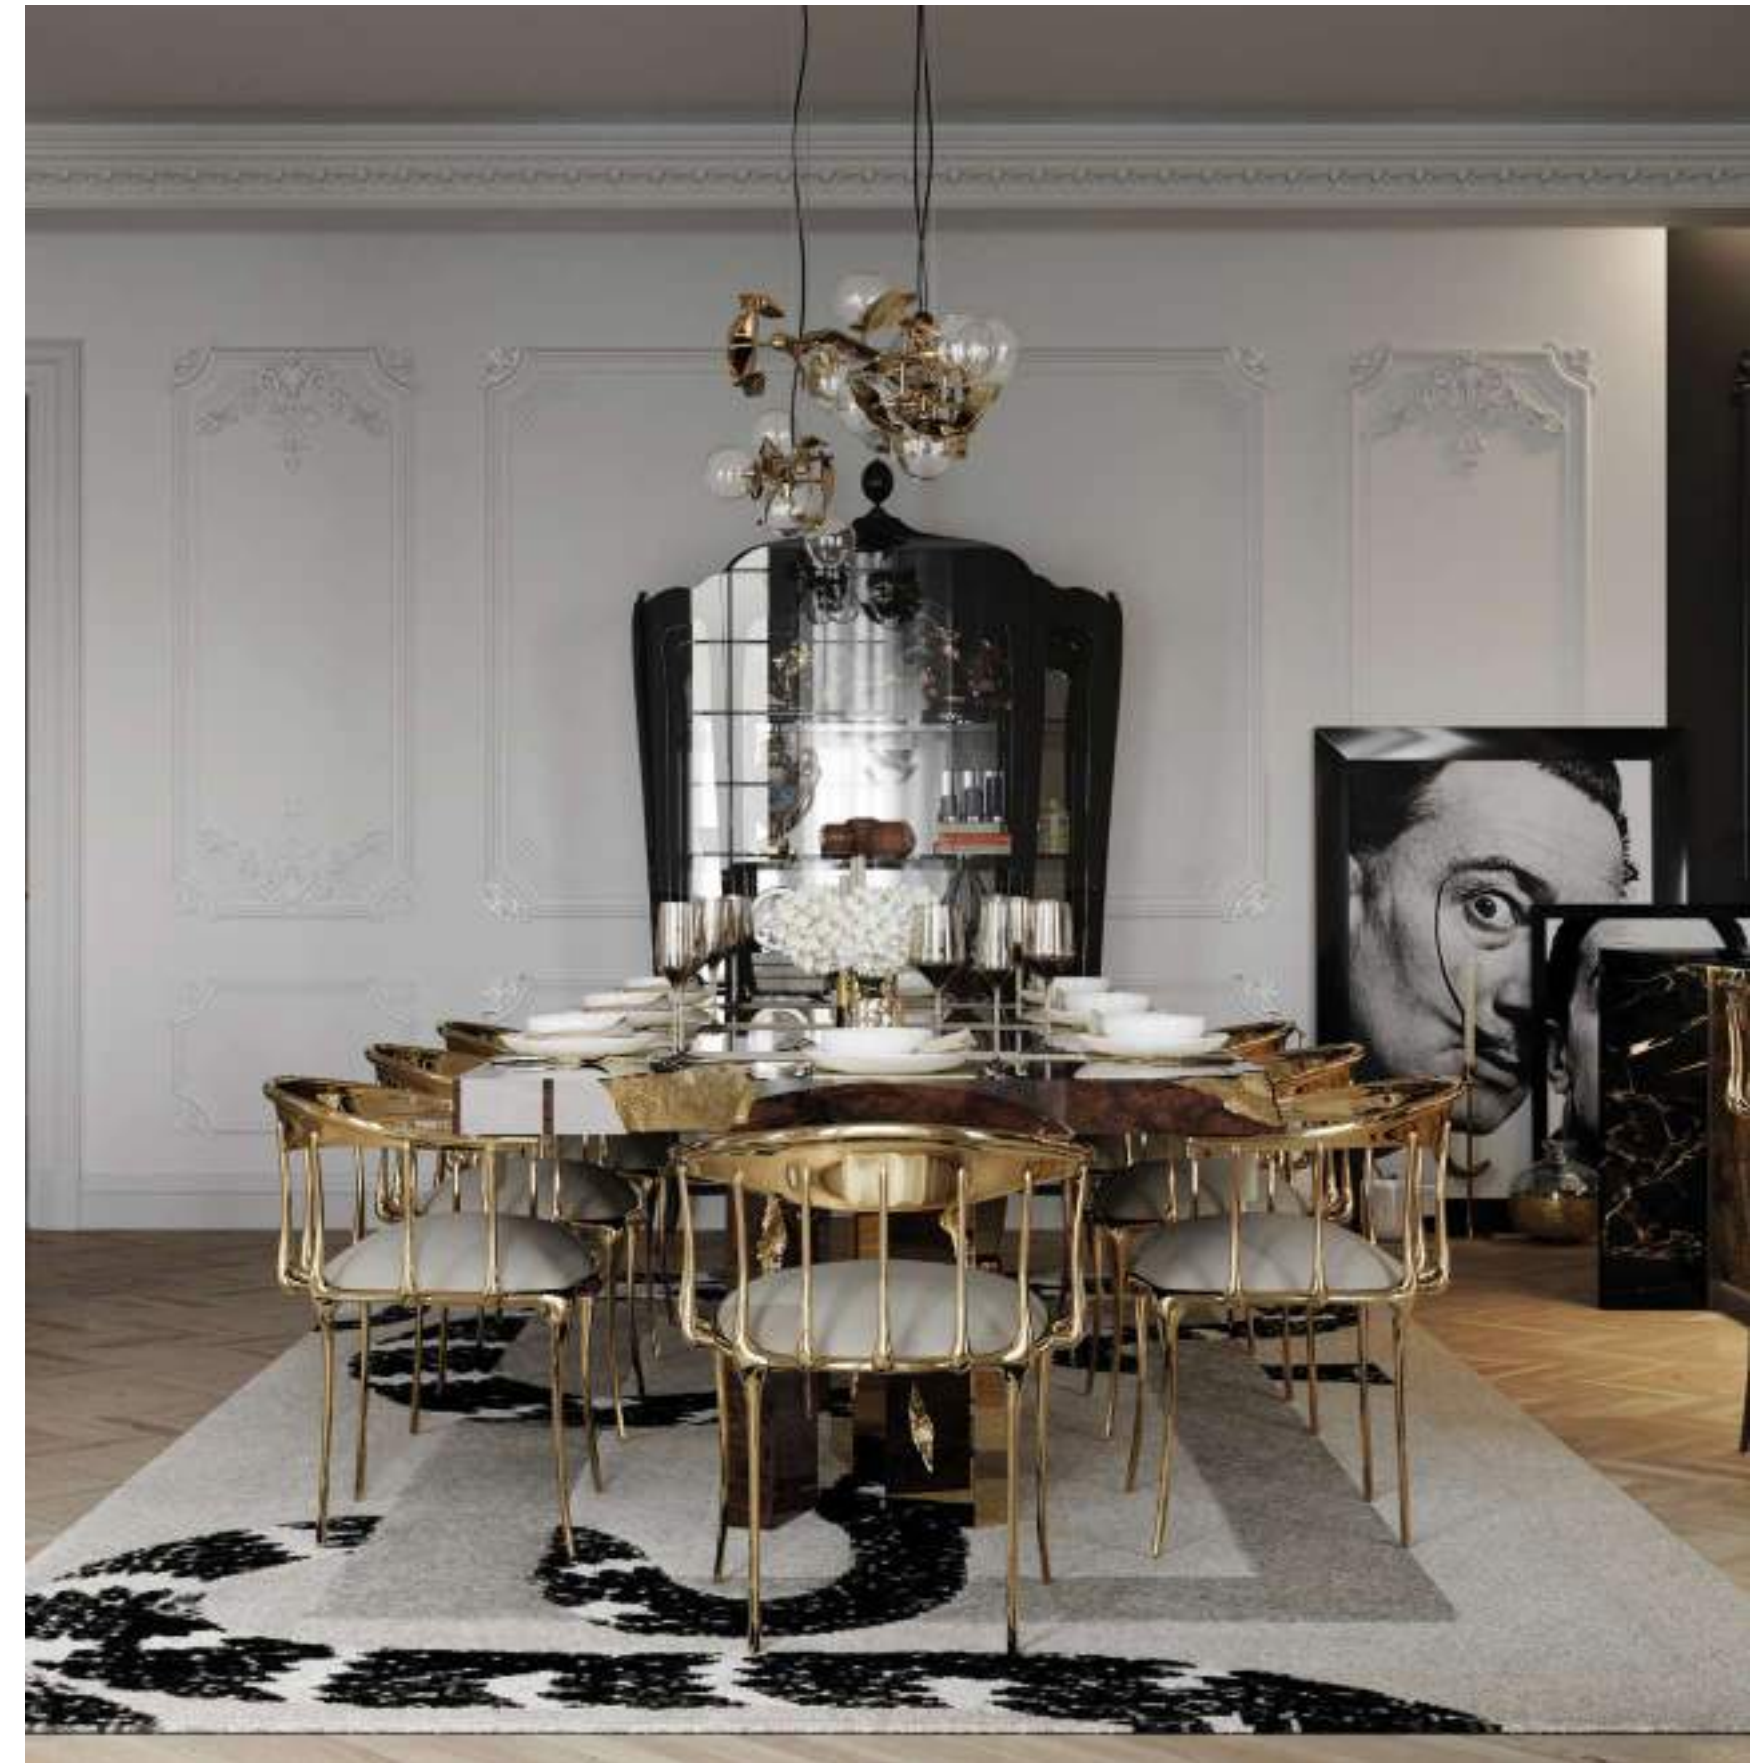

N°11 chair - W 61 CM | 24" D 55 cm | 21.6" H 71 cm | 27.9" | EMPIRE dining table W 300 cm | 118.1" D 120 cm | 47.2" D 77 cm | 30.3"
PALACE Display W 137 | 53.9" D 61 cm | 24" H 225 cm | 88.6" | HERA suspension lamp W 230 cm | 90.6" D 62 cm | 24.4" H 115 cm | 45.3"