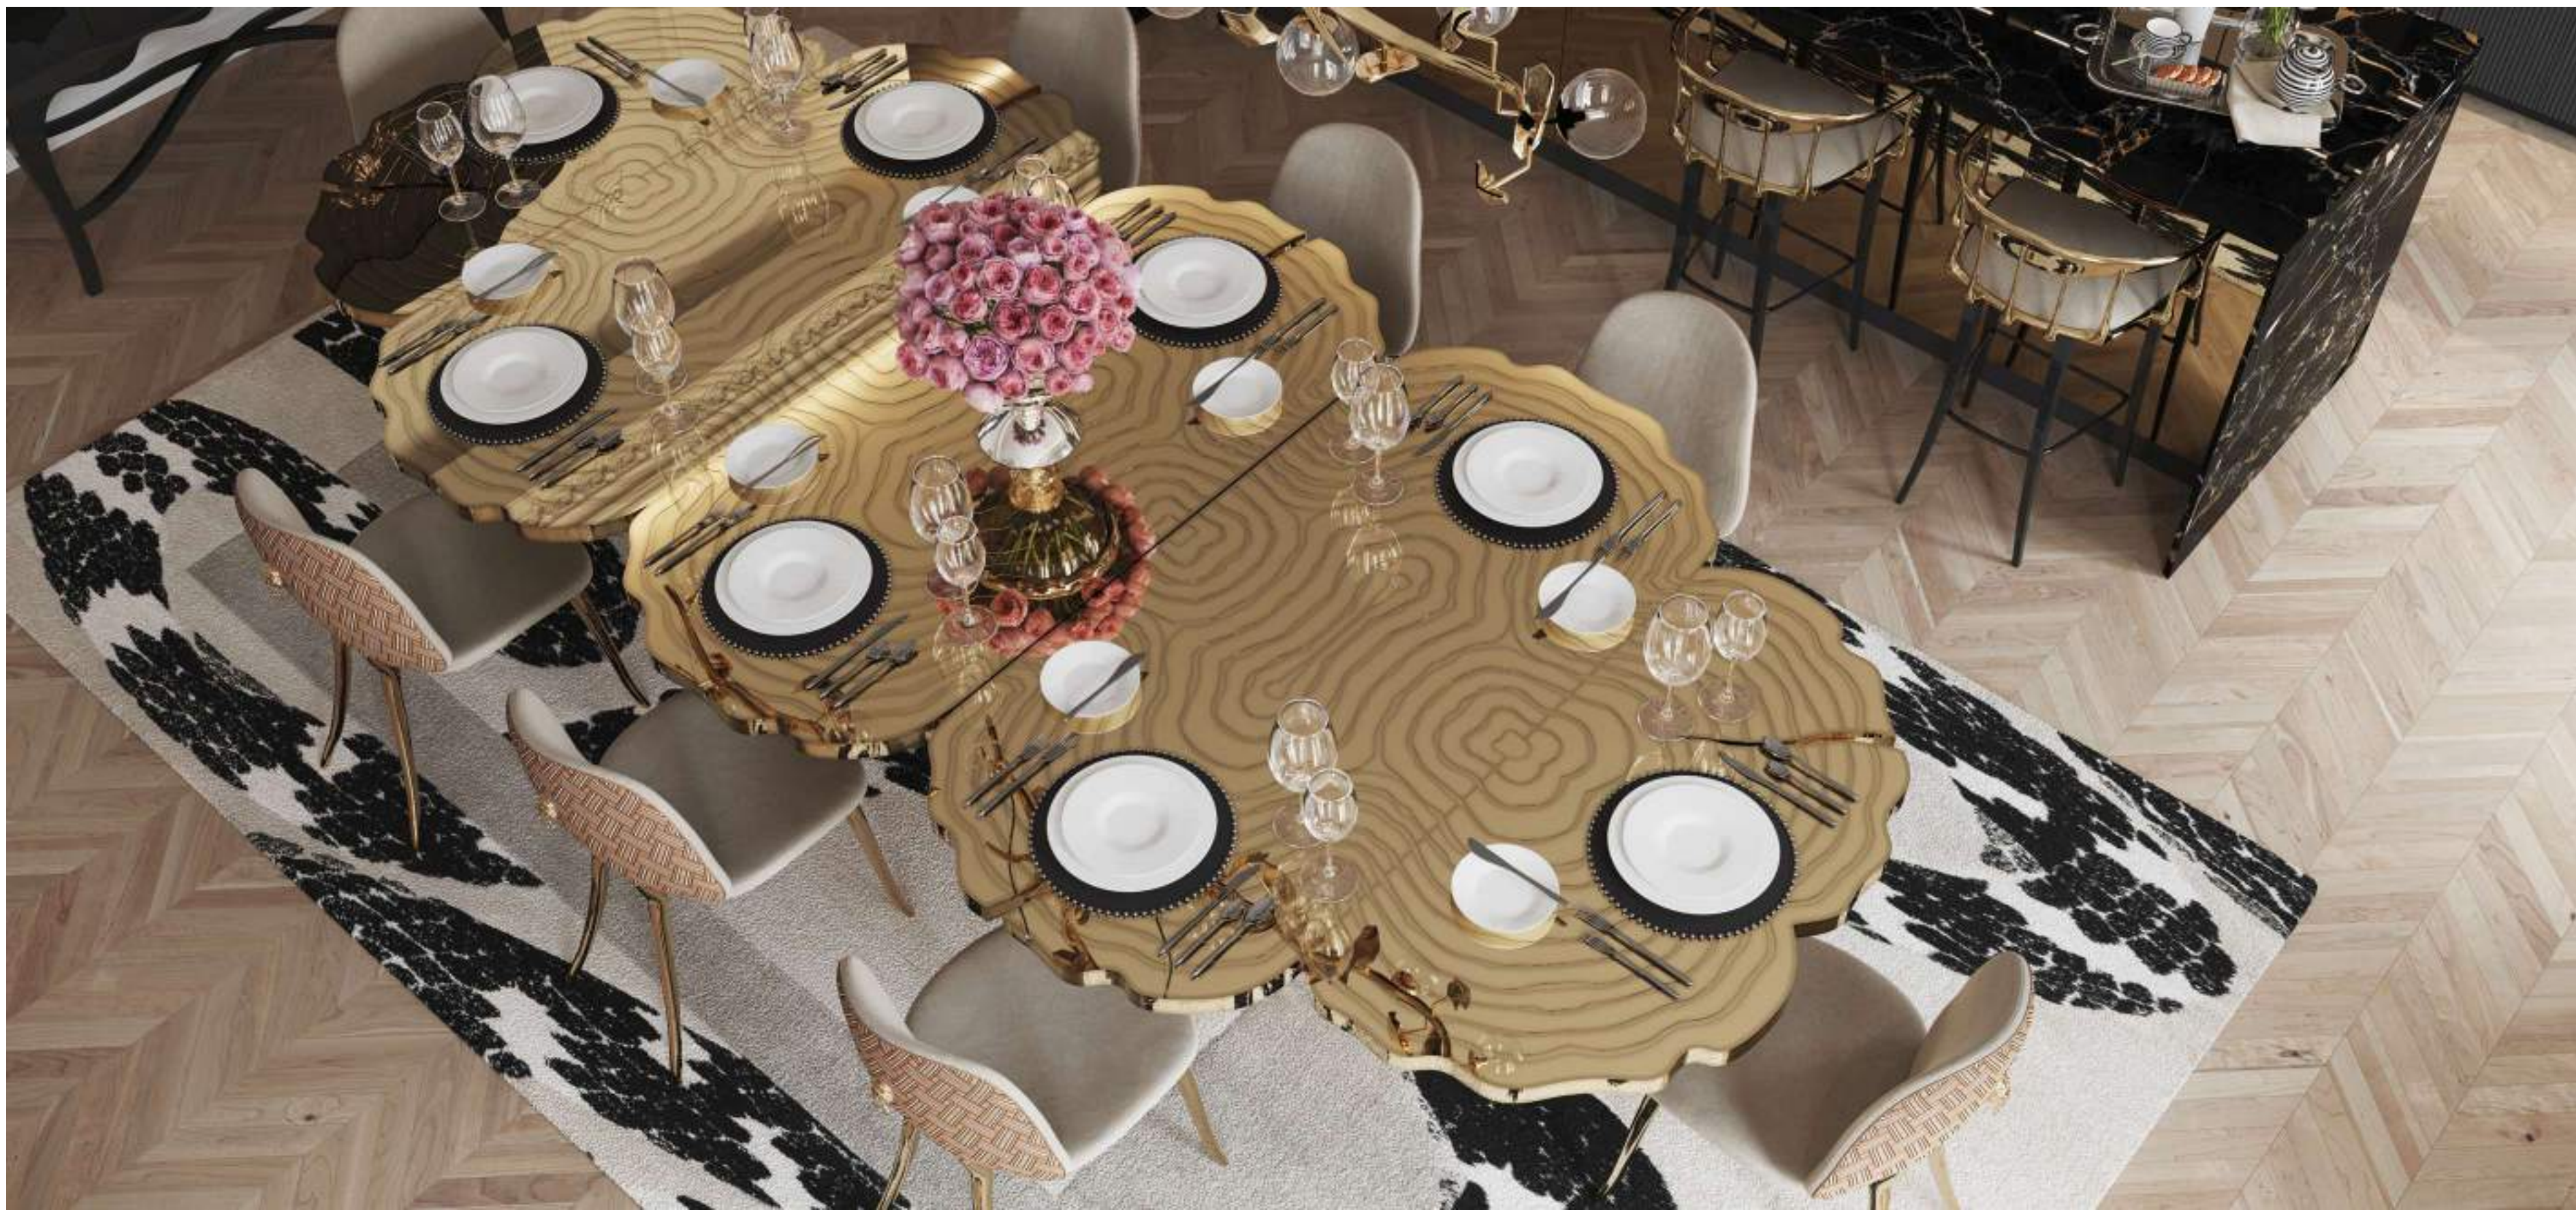

FORTUNA dining table - W 230 cm | 90.6" D 133 cm | 52.4" H 76cm | 29.9" | SOLEIL chair - W 43 cm | 16.9" D 52.5cm | 20.6" H 83cm | 32.6"

FORTUNA dining table

W 230 cm | 90.6" D 133 cm | 52.4" H 76cm | 29.9"
Polished and textured brass.