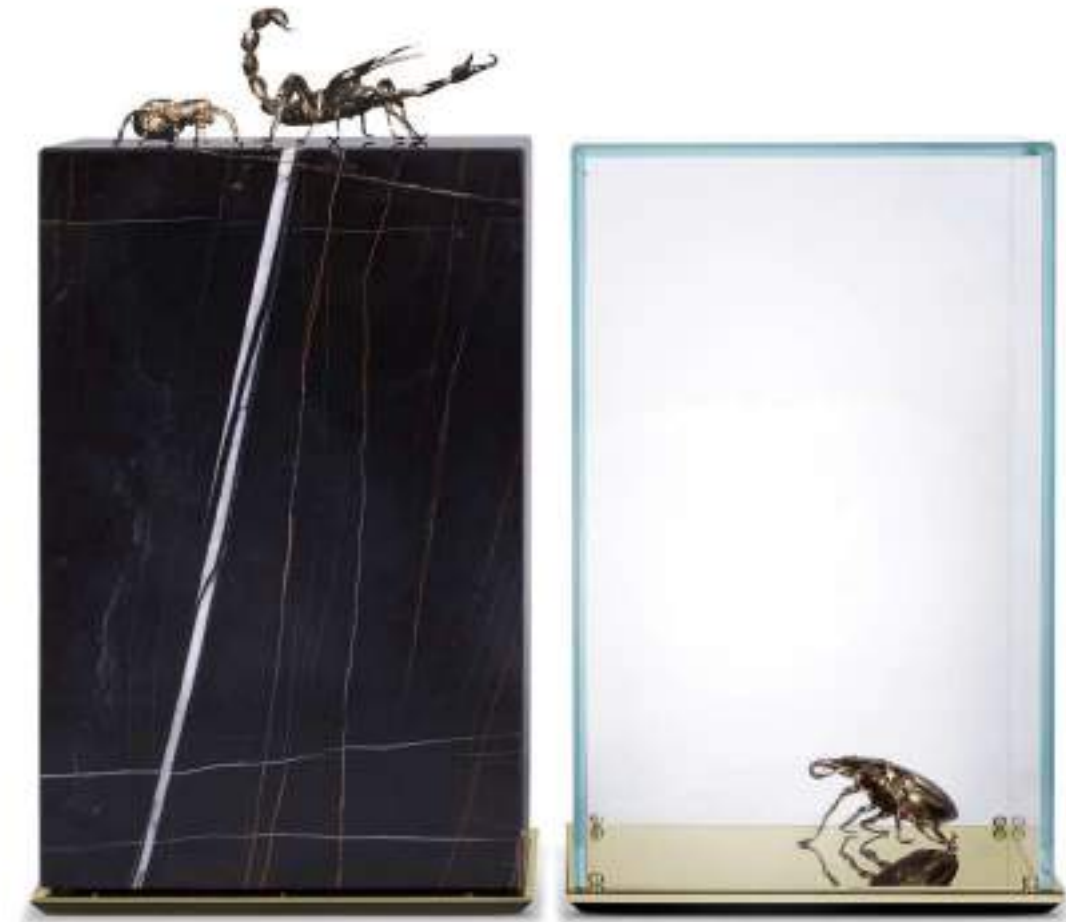

METAMORPHOSIS side table

W 36 cm | 14.1" D 36 cm | 14.1" H 56 cm | 22"

Glass, gold plated brass, casted brass, marble, wood. Decorative elements in gold plated brass.