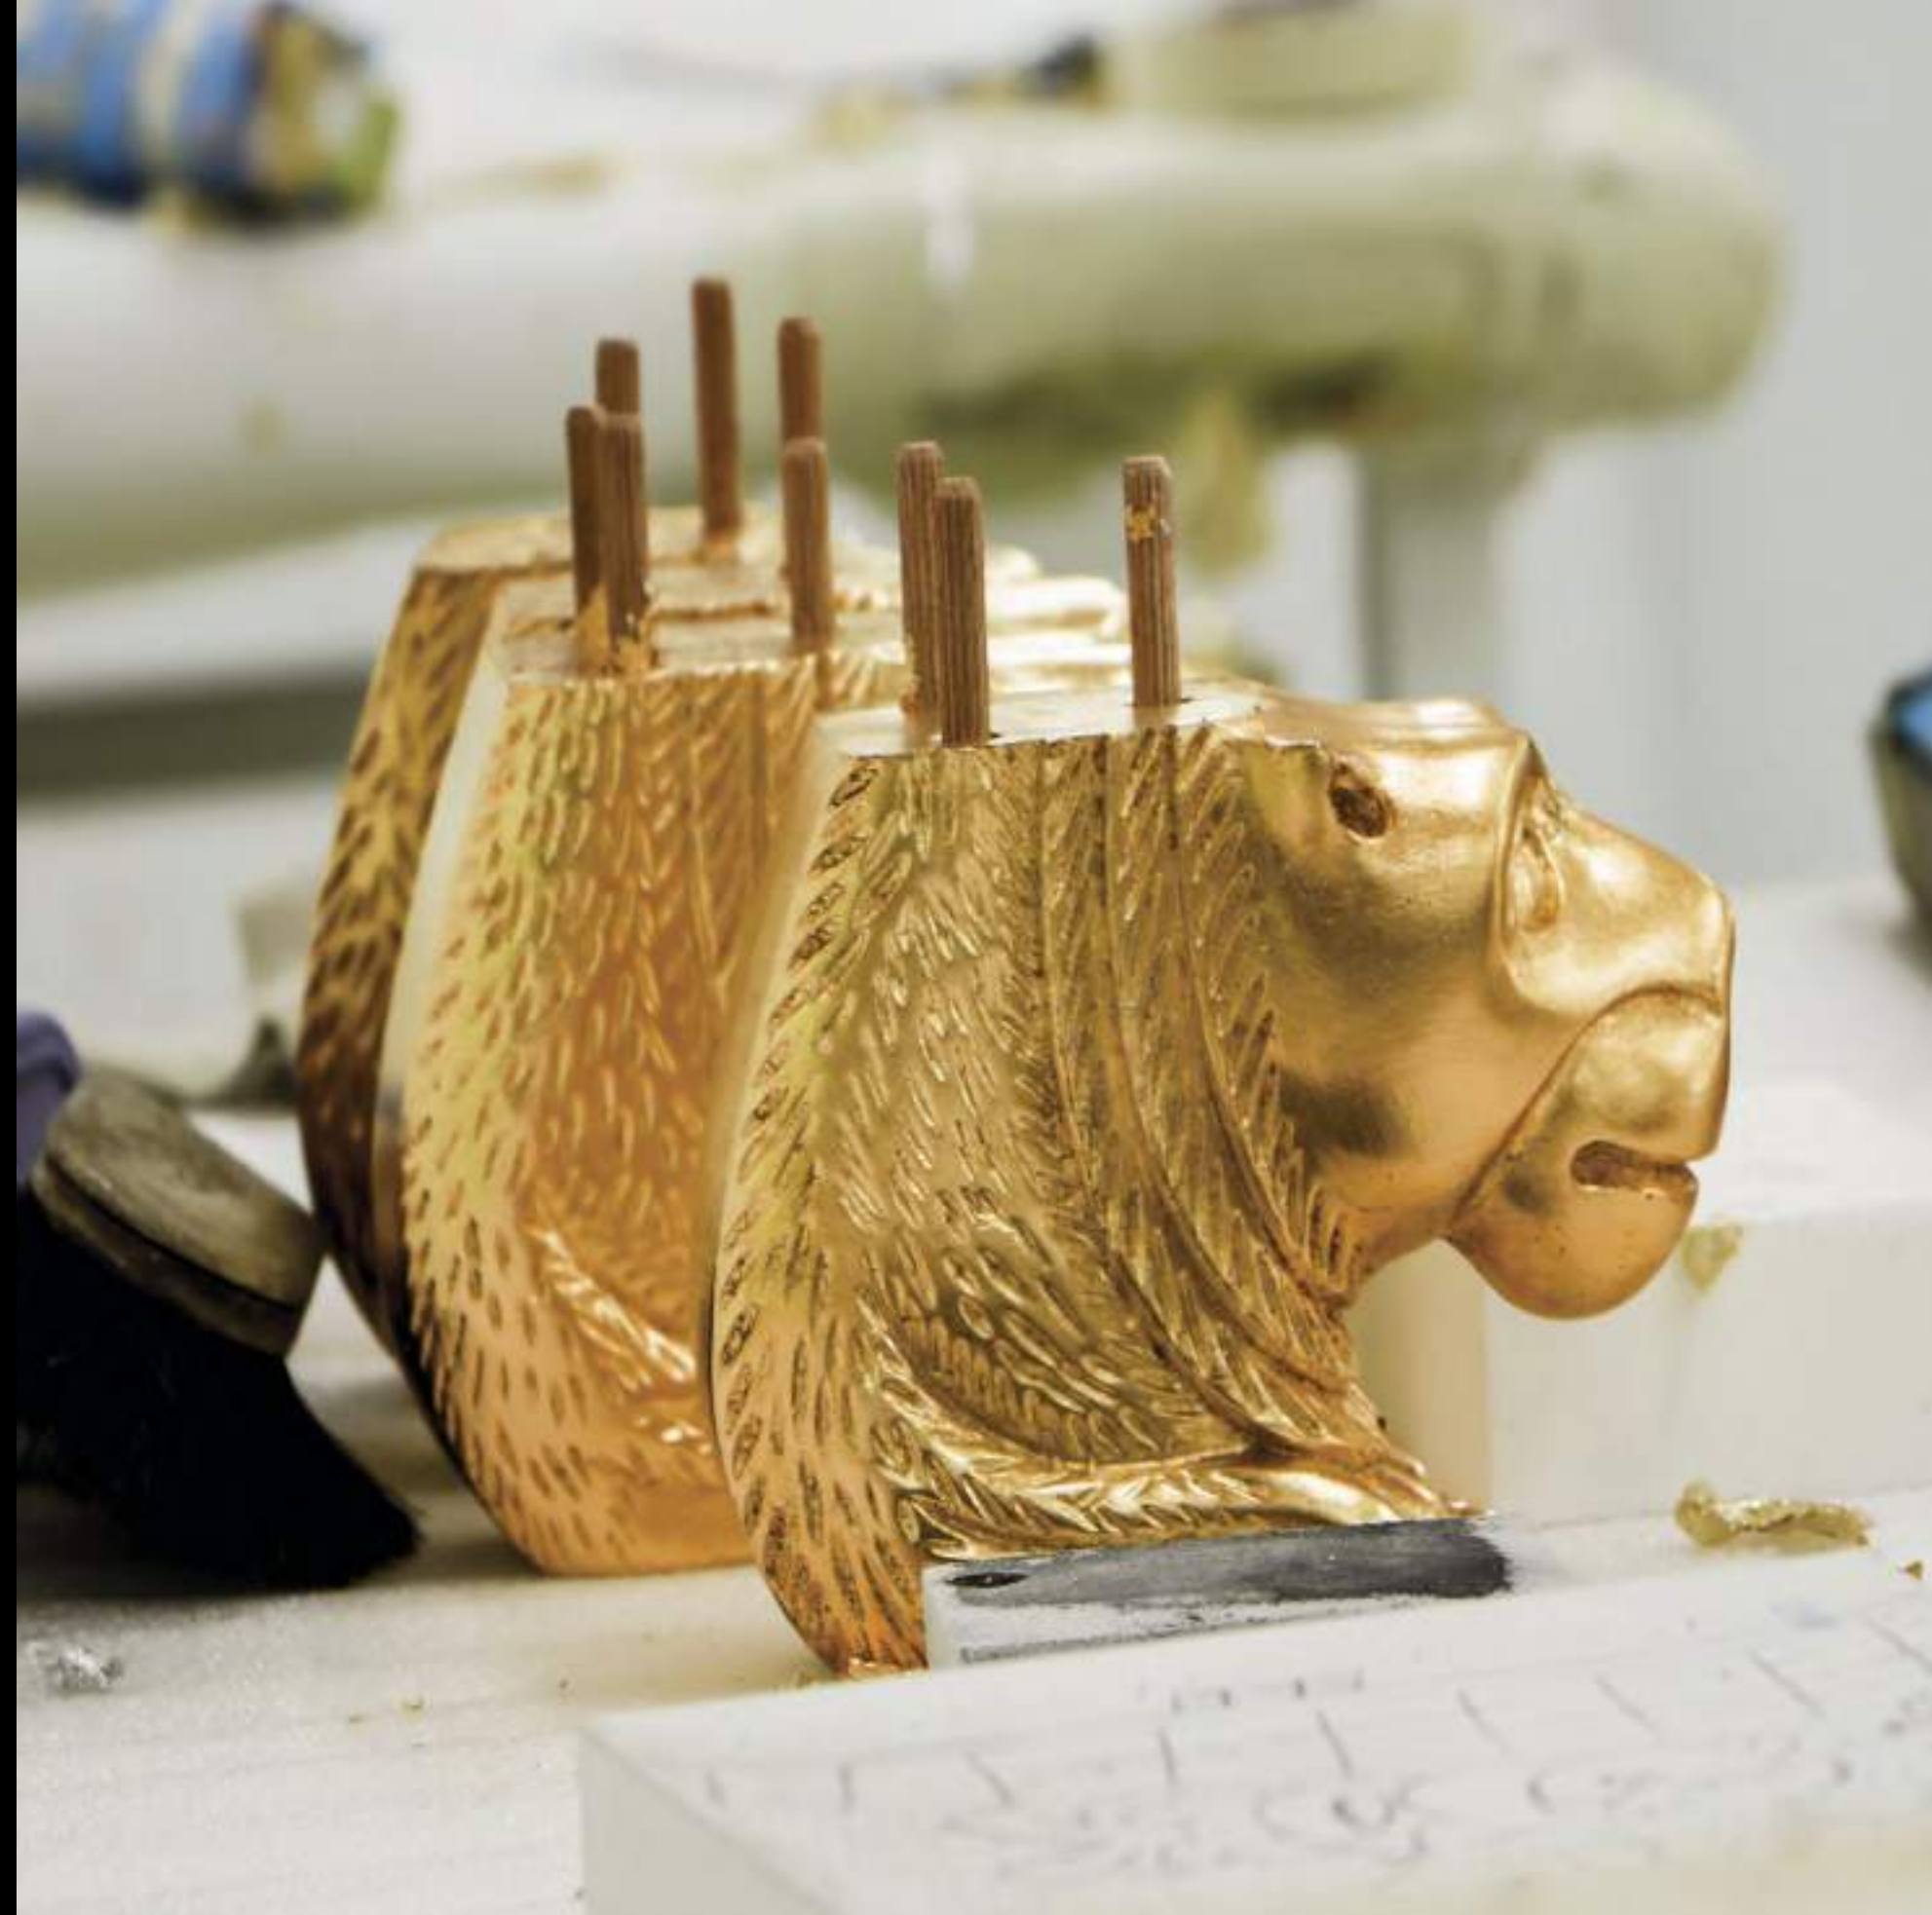

PASSION IS EVERYTHING

“

With the vision to understand the past and re-interpret it through cutting edge technology and contemporary design.

OUR STORY

Boca do Lobo was founded in 2005, and early-on committed to reinterpret ancient techniques of fine craftsmanship to create unexpected pieces of contemporary design.

Each creation carries the legacy of centuries of finest craftsmanship. In the workshops, talented artisans challenge and combine traditional manufacturing techniques with the latest technological methods to shape the finest materials into remarkable furniture, upholstery and lighting pieces, which gives rise to timeless cosmopolitan environments. The collections are inspired and accurately handcrafted in Portugal with attention to detail, passion for beauty and the pure dedication of skilled craftsmen and craftswomen.

The restoration of the antique
arts of manual work, honouring
the art of hand painted tiles,
marquetry, joinery, upholstery
and metalwork.

”

KNOW-HOW

The first piece of Boca do Lobo was drawn 15 years ago, yet its story started being shaped centuries ago. Around the world, the beauty and wisdom of craftsmanship have survived throughout the times and generations, allowing the creation of soulful design pieces nowadays.