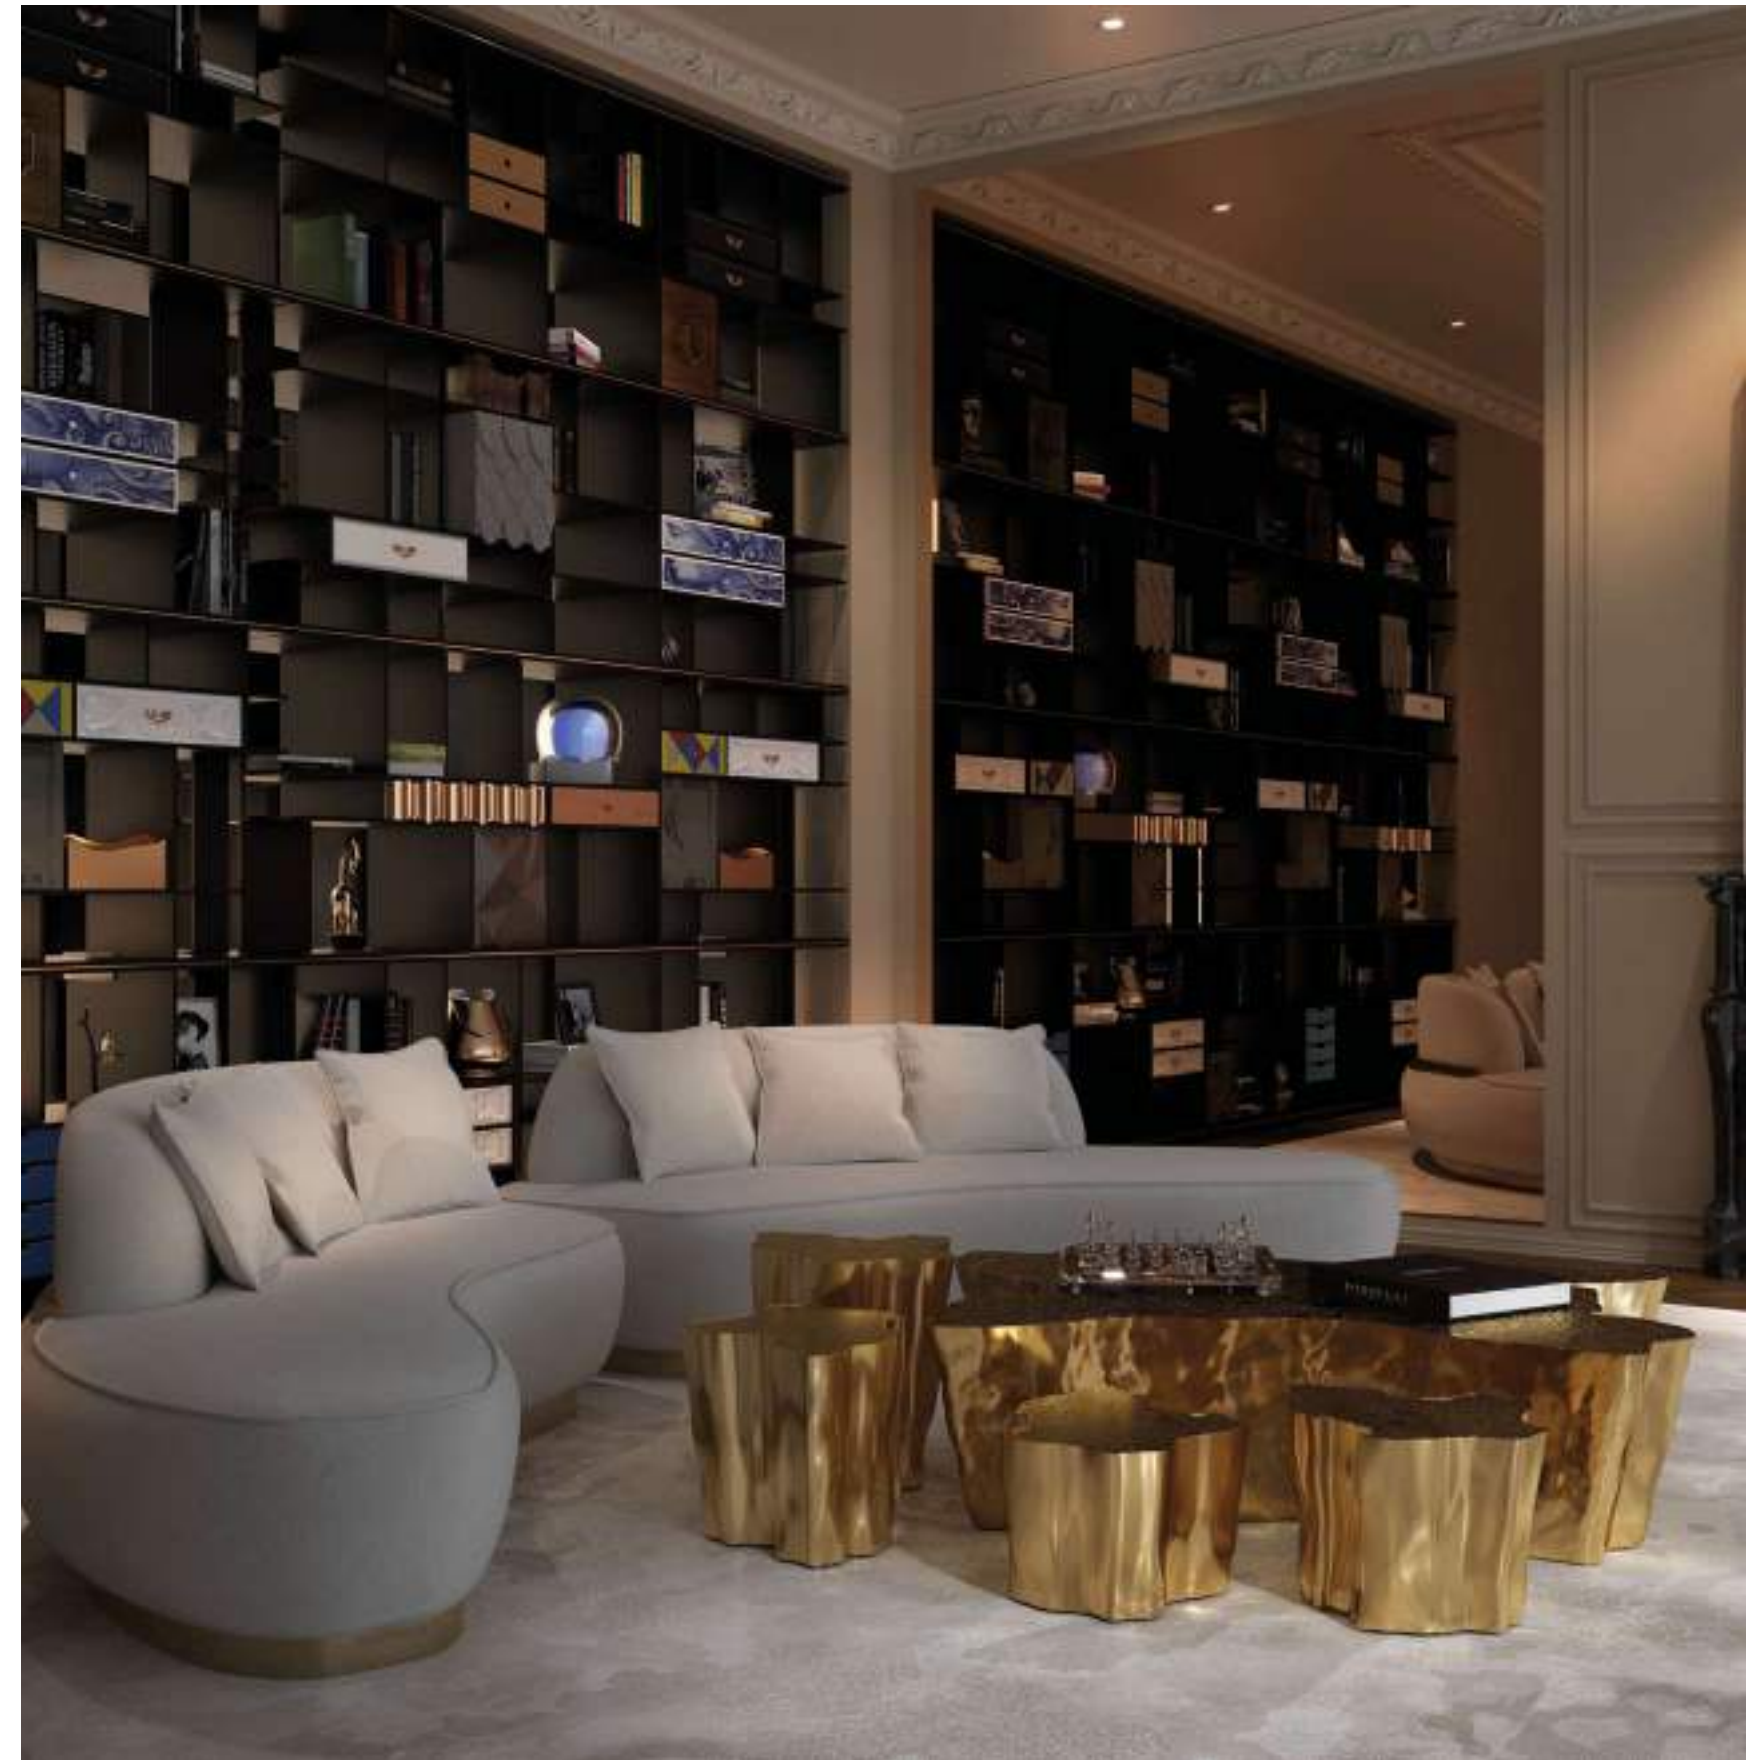

COLECCIONISTA bookcase - W 242 cm | 95.3" D 35 cm | 13.8" H 362 cm | 142.5" | ODETTE sofa - W 242 cm | 95.3" D 107 cm | 42.1" H 76 cm | 29.9"

EDEN SERIES center table - W 230 cm | 20.6" D 140 cm | 155.1" H 42 cm | 16.5"