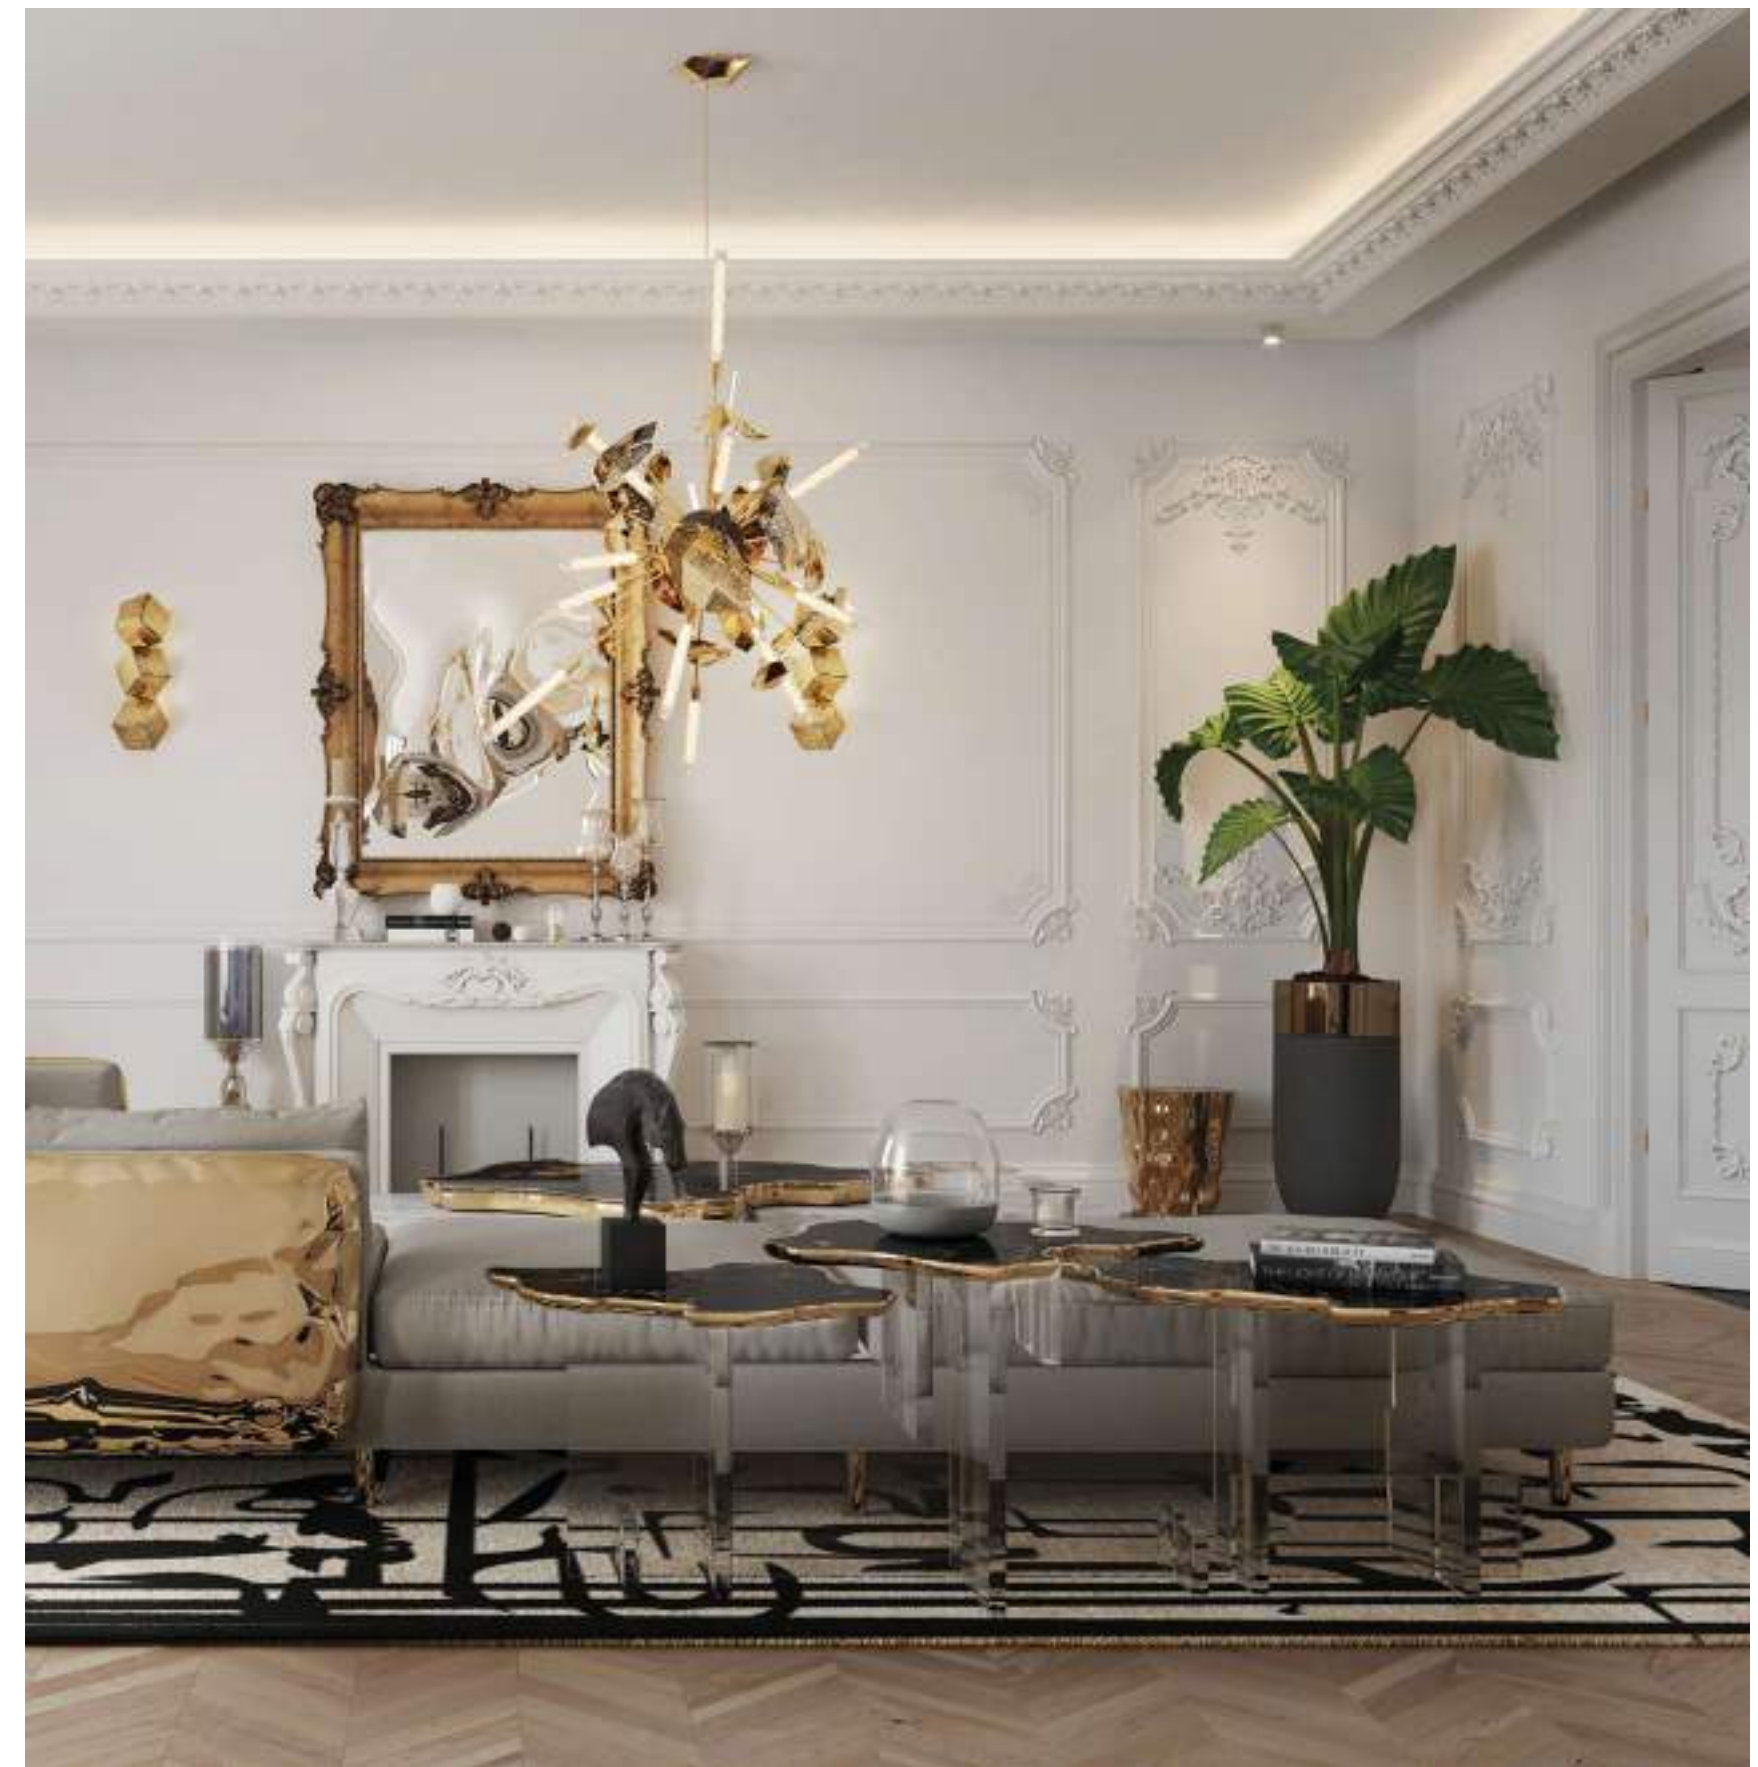

1x : W 81 CM | 31.8" D 81 CM | 31.8" H 32 CM | 12.5" // Set of 2x: W 162 CM | 63.7" D 81 CM | 31.8" H 32 CM | 12.5"
Glass, gold plated brass, casted brass, marble, wood. Decorative elements in gold plated brass.