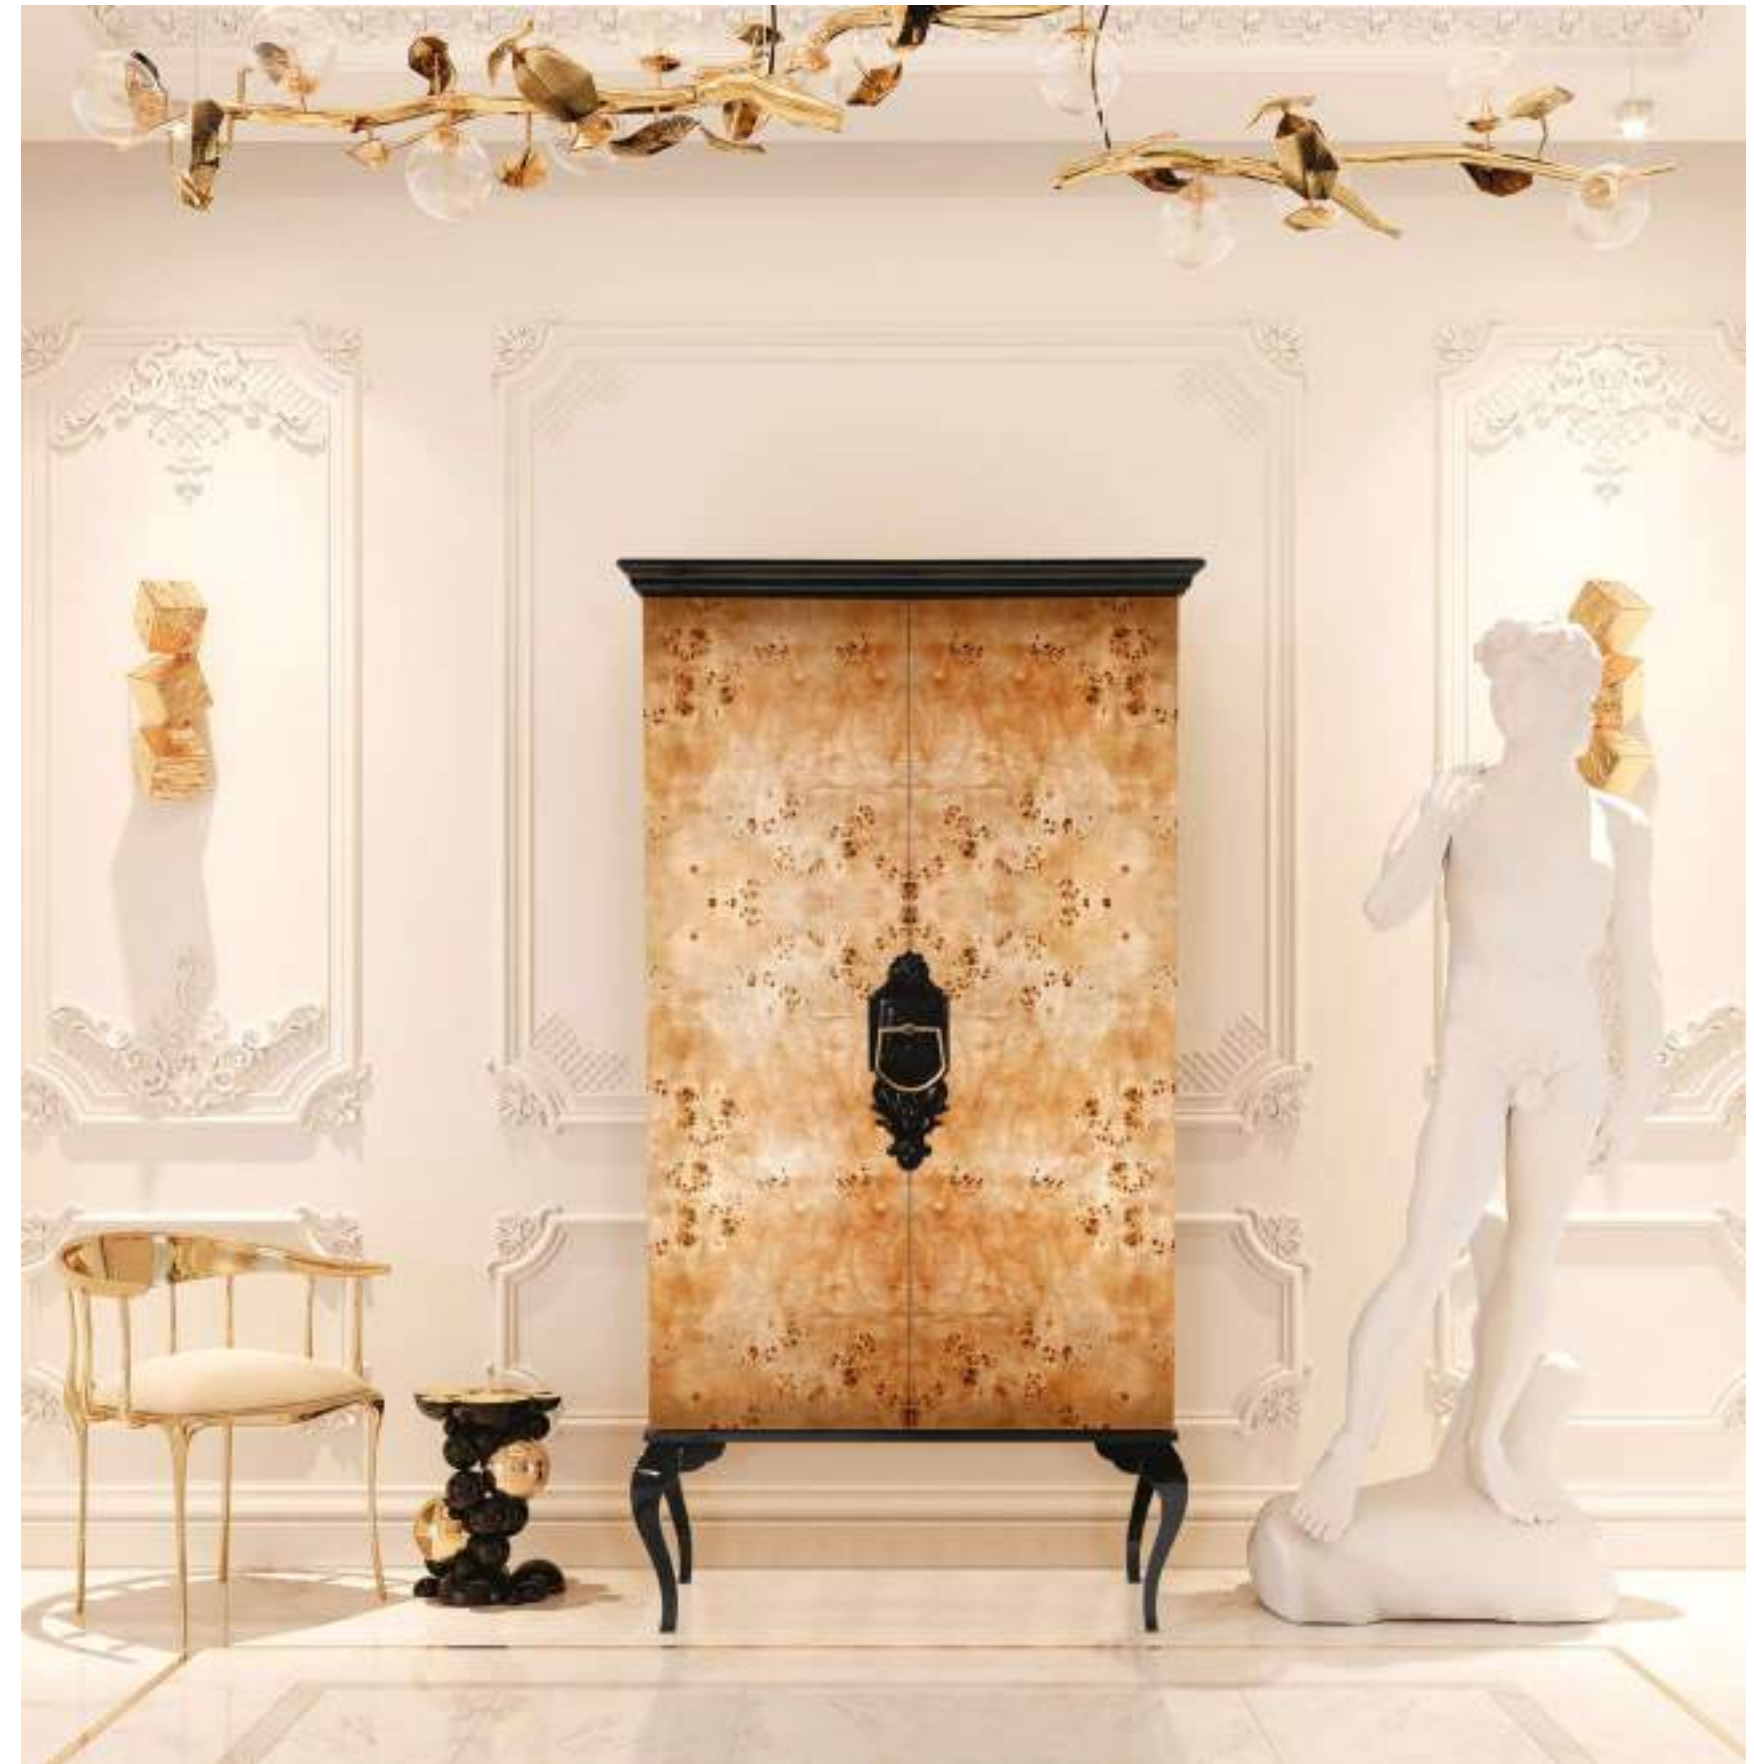

GUGGENHEIM cabinet - W 110 cm | 43.3" D 49 cm | 19.3" H 210 cm | 82.7"