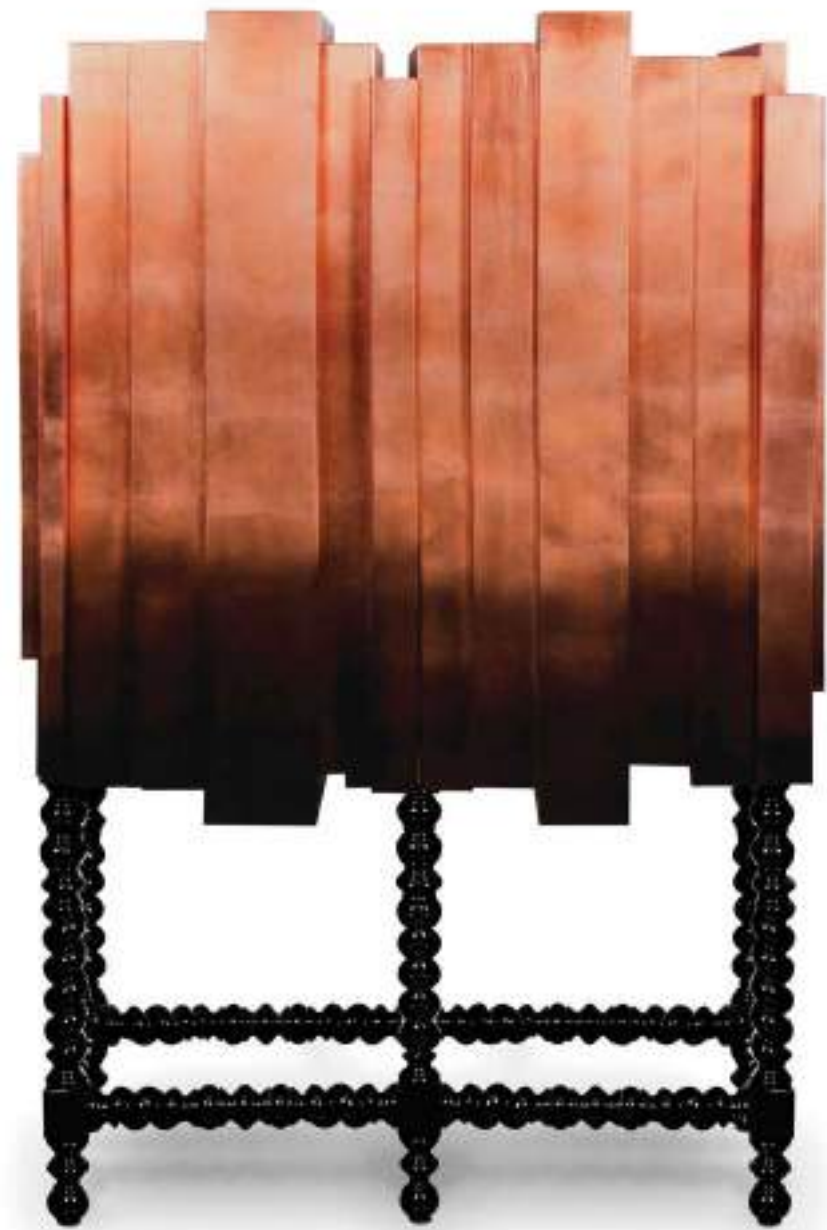

W 110 cm | 43.3" D 60 cm | 23.6" H 165 cm | 65"

Mahogany, black lacquer, copper leaf, black lacquer gradient.