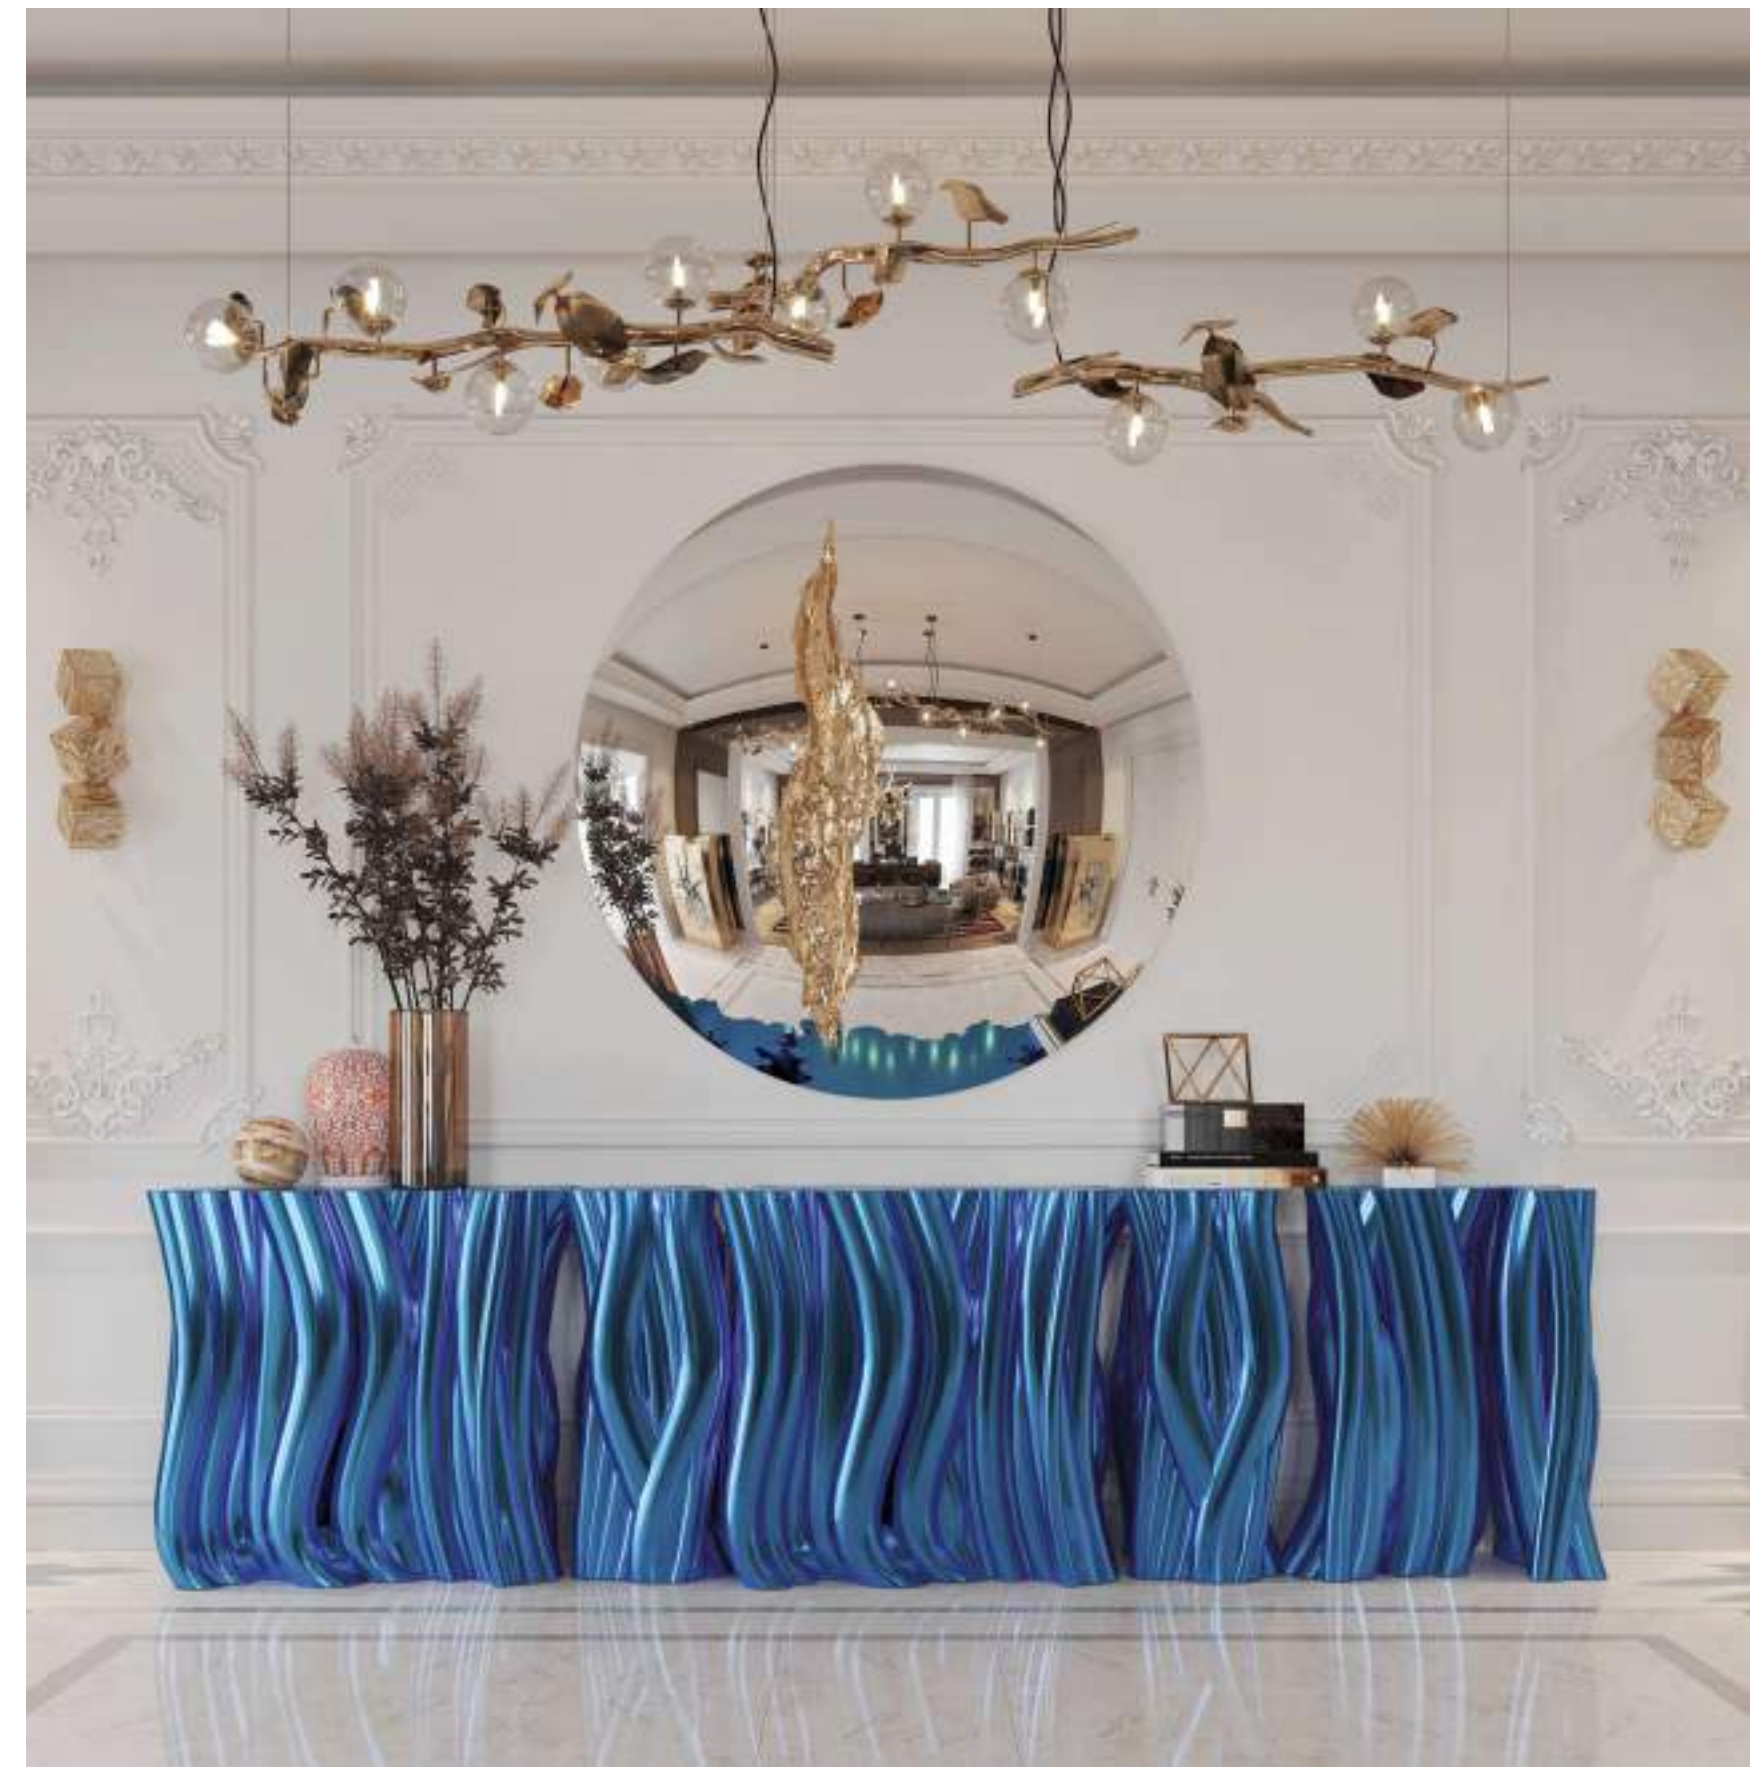

MONOCHROME console - W 202cm | 79.5" D 54cm | 21.3" H 87cm | 34.3" | LAPIAZ mirror - Ø 150cm | 59" D 18cm | 7" | HERA suspension lamp - W 230cm | 90.6" D 62cm | 24.4" H 115cm | 34.3"