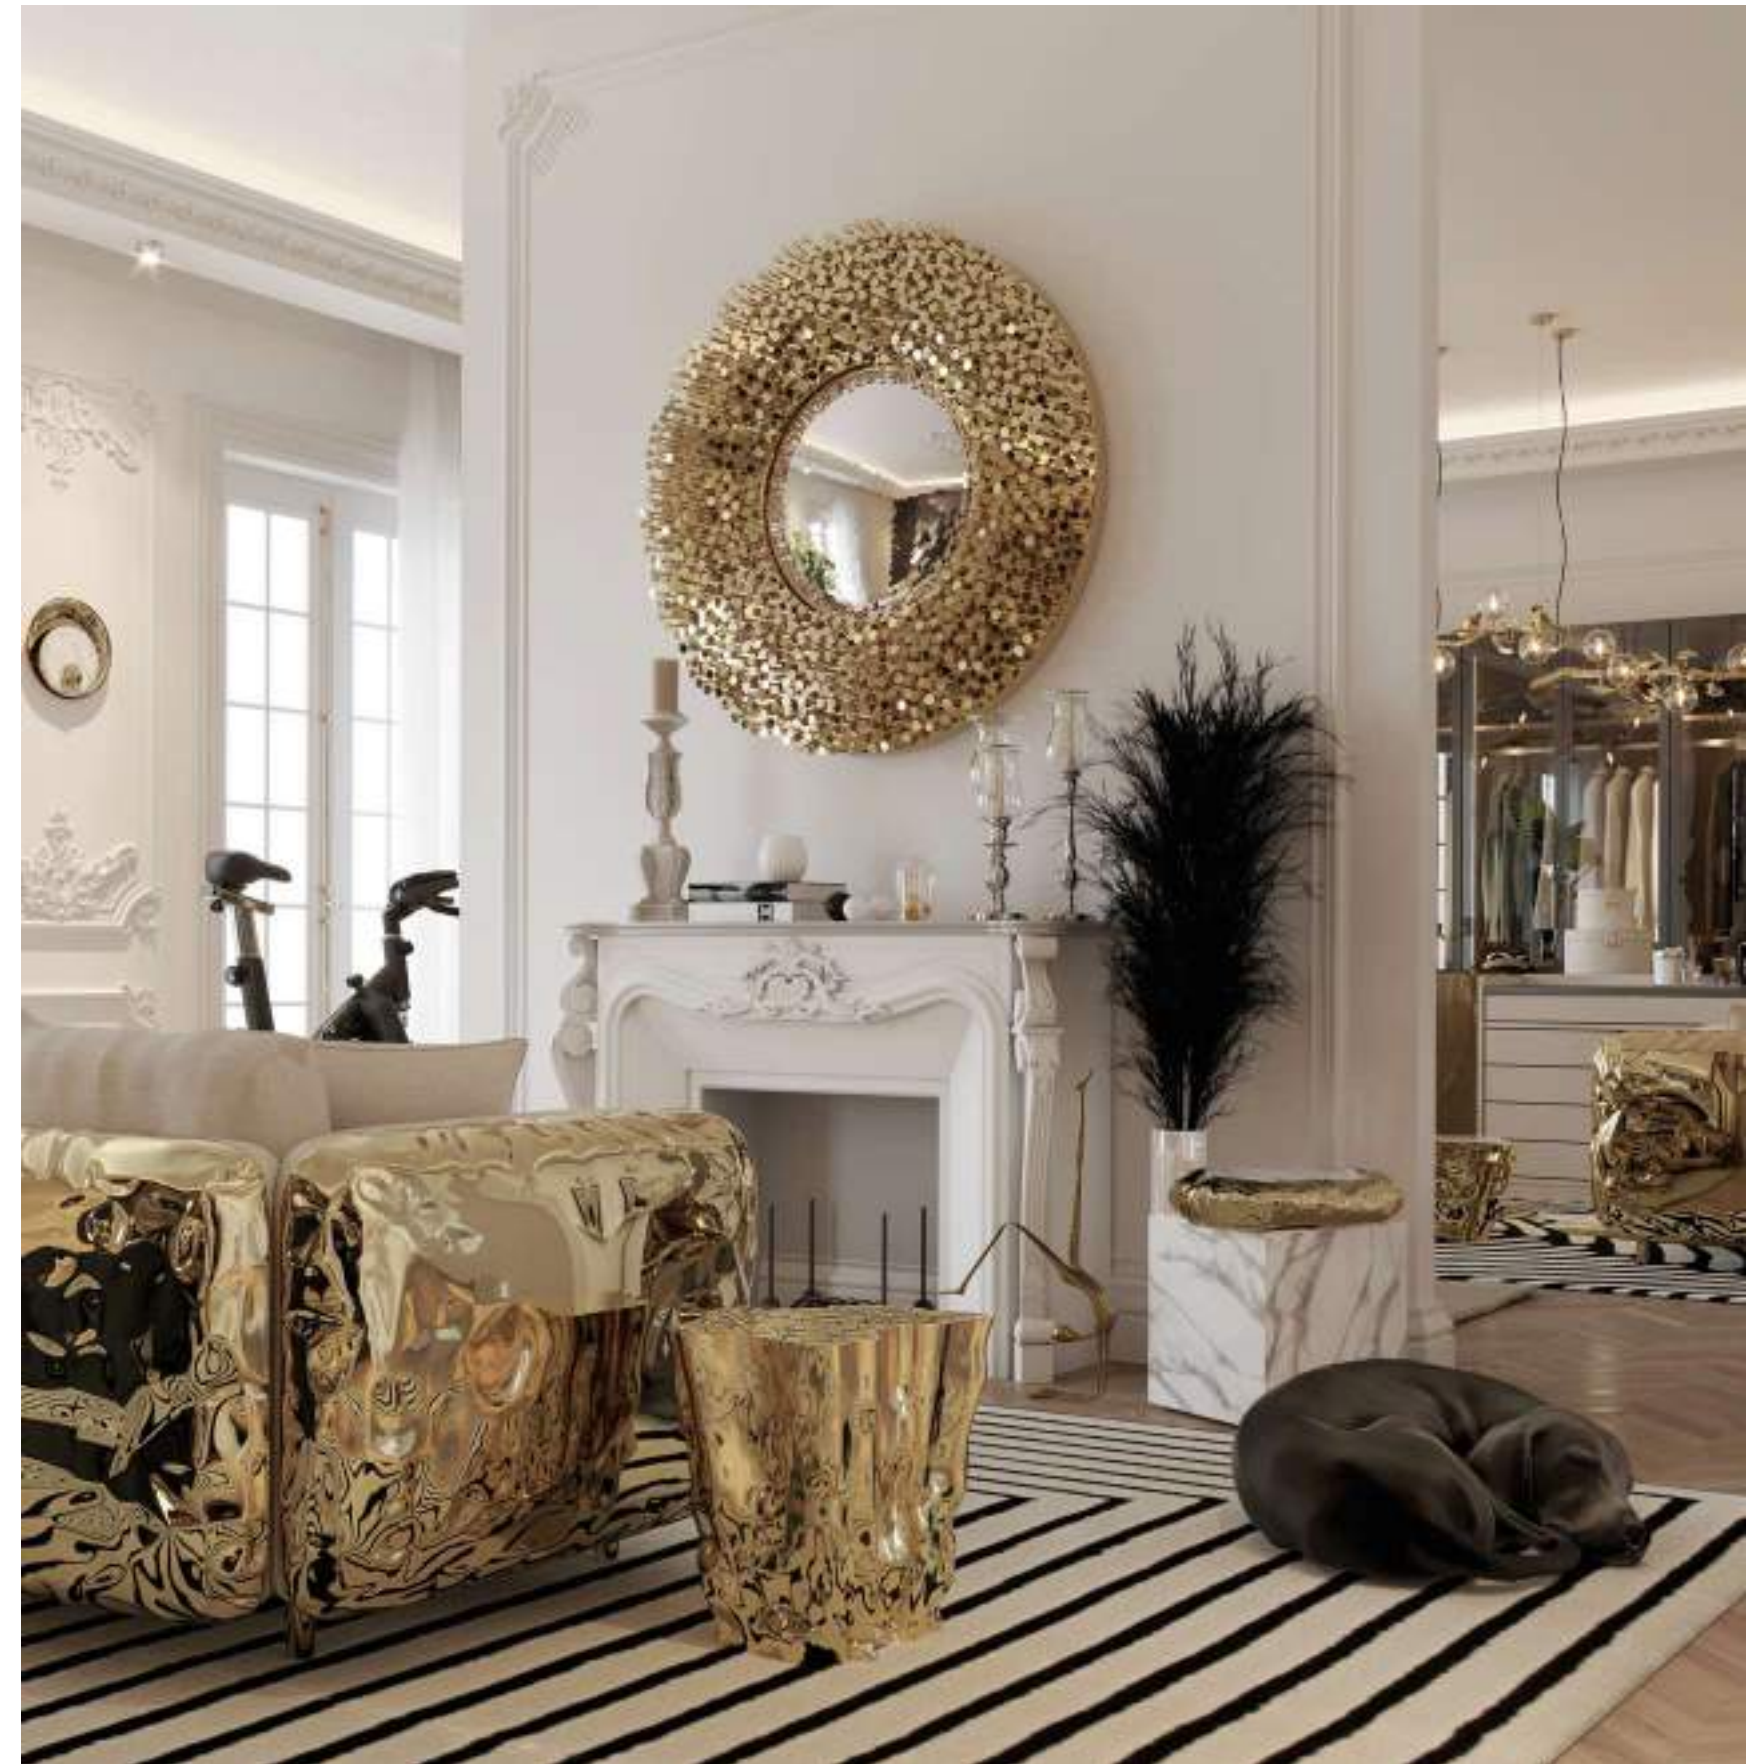

ROBIN mirror - D 120 cm | 47.2" H 15 cm | 5.9" | EDEN side table - W 40 cm | 15.7" D 32 cm | 12.6" H 45 cm | 17.7"
STONEHENGE CARRARA side table - W 41.5cm | 16.3" D 41.5cm | 16.3" H 46cm | 18.1"