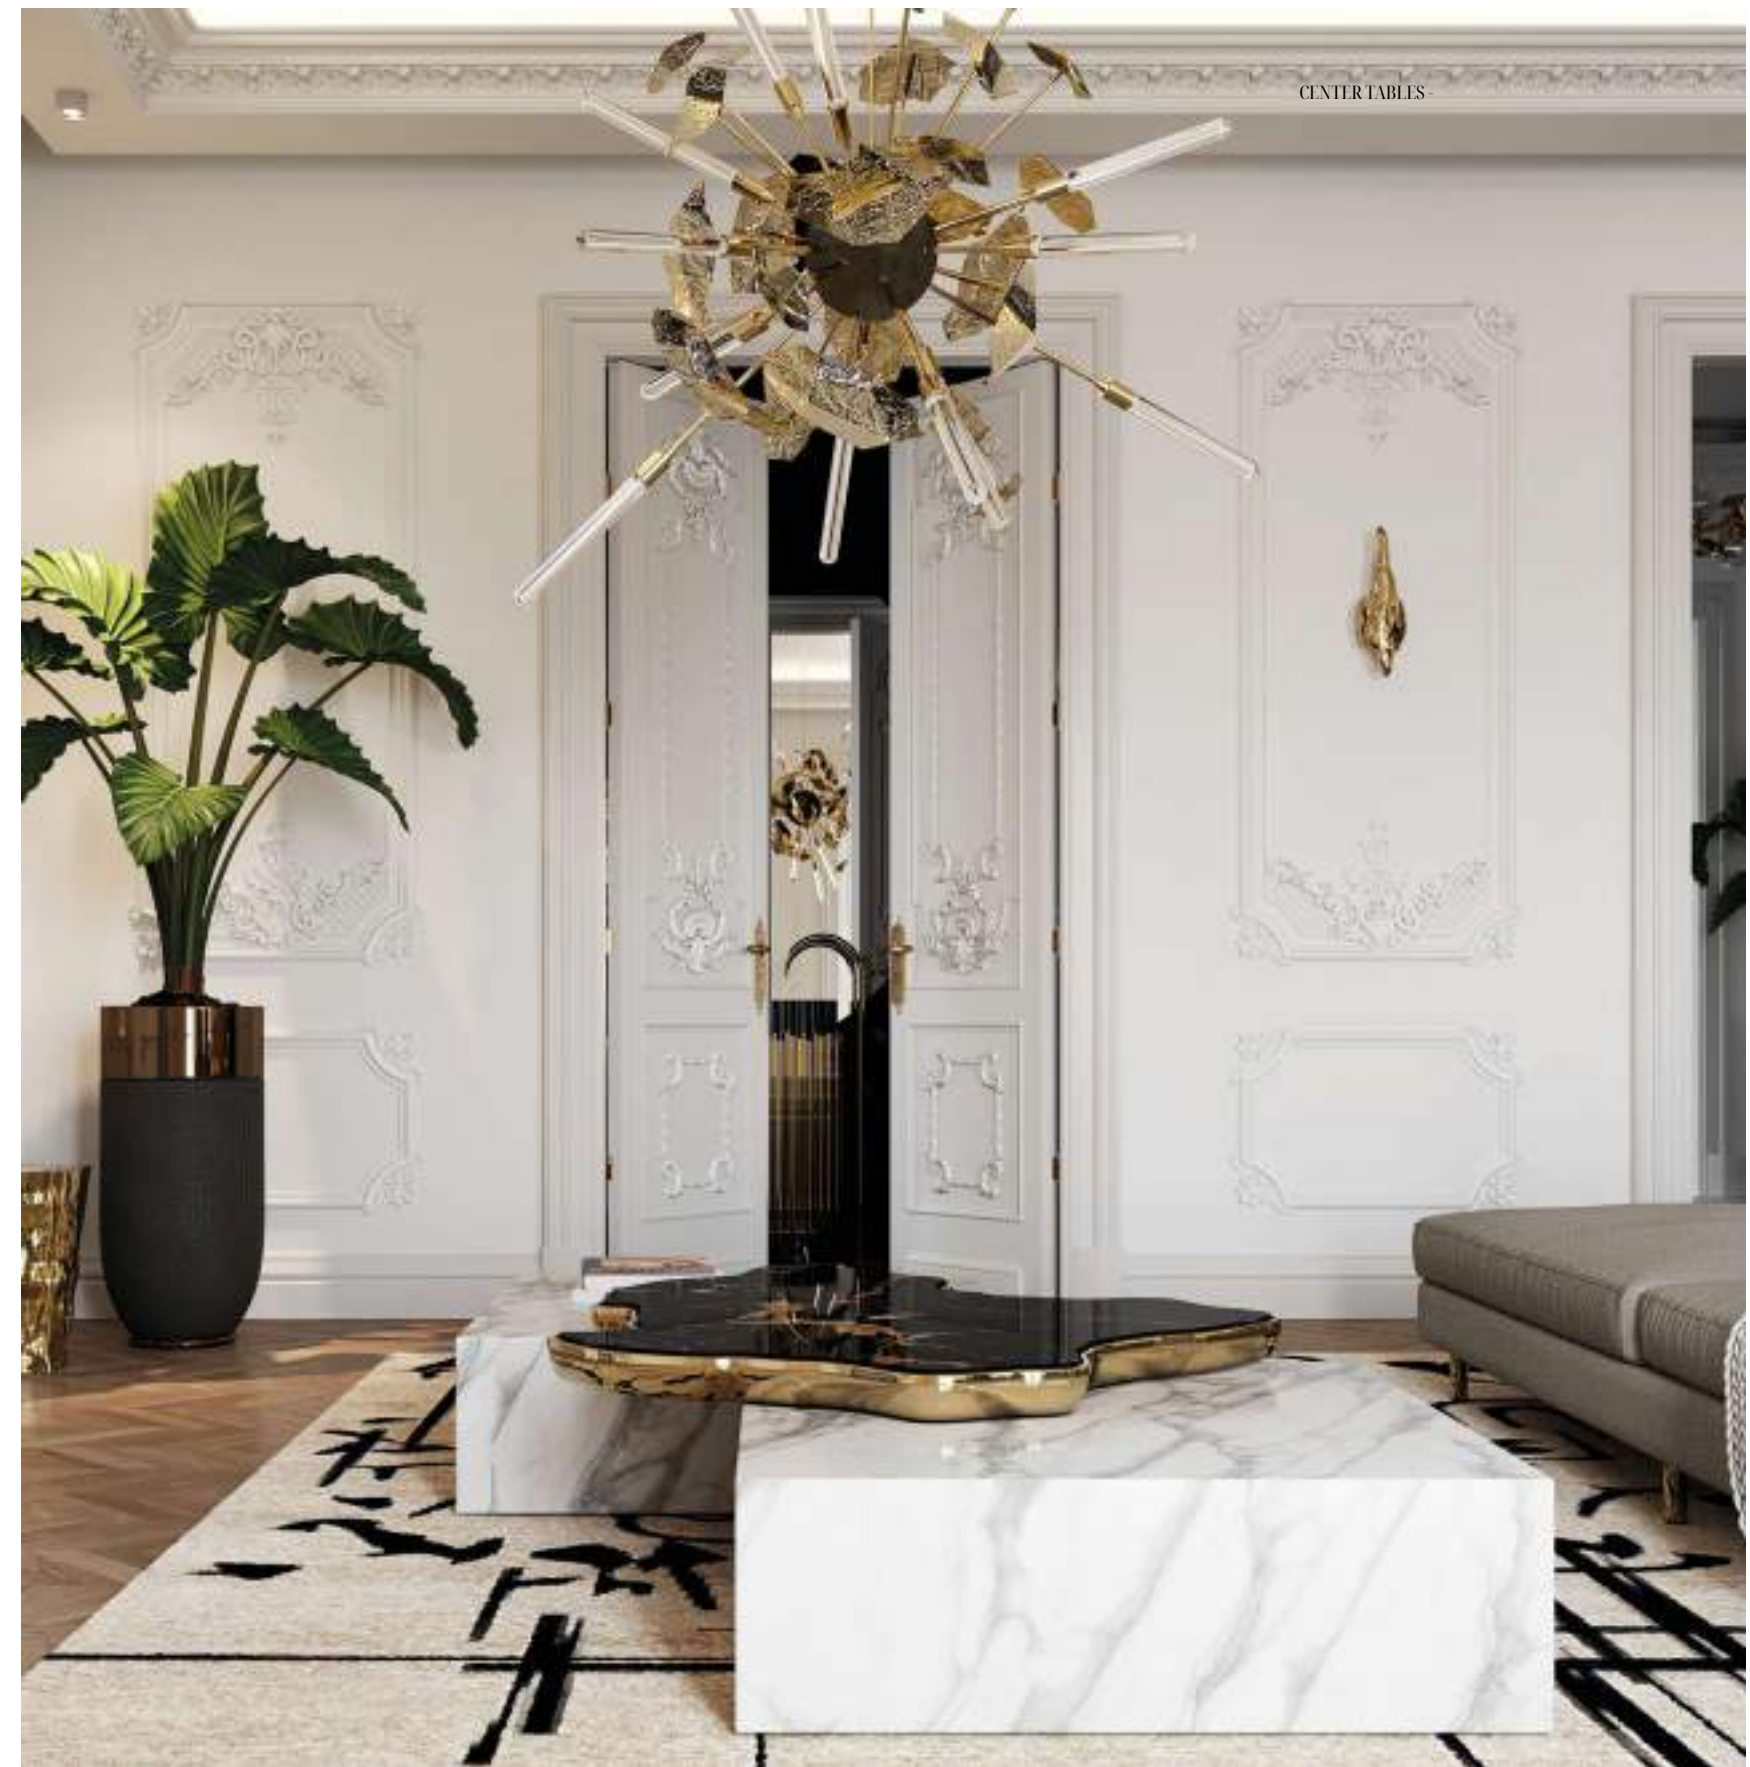

ELEGANT FLAIR

Taking inspiration from its homeland, the Navarra coffee table brings an elegant flair into your home decoration. It is a contemporary center table composed by two square marble modules, linked by an organic marble surface element on top enveloped by casted brass. An exclusive design piece and polished choice for luxury home interiors.

NAVARRA center table - W 206 cm | 81.1" D 136 cm | 53.5" H 35 cm | 13.1" | SUPERNOVA chandelier - W 100 cm | 39.4" D 120 cm | 47.3" H 150 cm | 55.1"
SOLEIL SCONCE wall lamp - W 13 cm | 5.1" D 8,5 cm | 3.3" H 40 cm | 15.7"