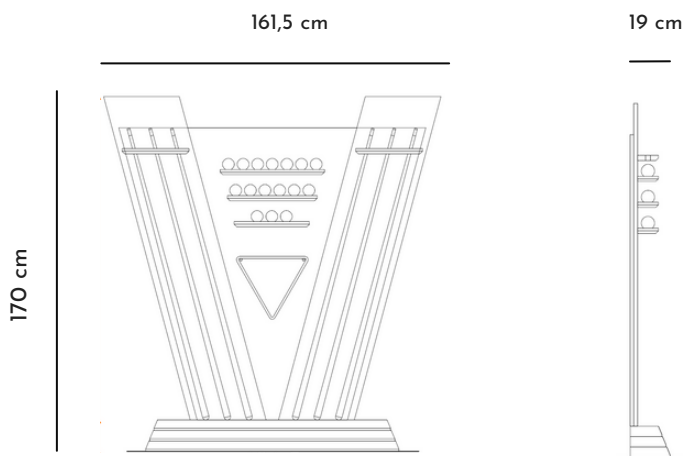

NEWDE

Cue Rack

Description

Vismara Design Newde Cue Rack is the perfect element for storing billiard accessories on the wall.

Newde Cue Rack has been designed to be the perfect mate of Vismara Newde pool table.

Its V shape is a distinctive feature. Each accessory finds its place: the cues are positioned on the sides and the balls in the center on 3 shelves.

The triangle is hung in the middle.

The Newde cue holder can be realized in different colors, combined with Newde pool table.

Finishes:

Extra Accessories