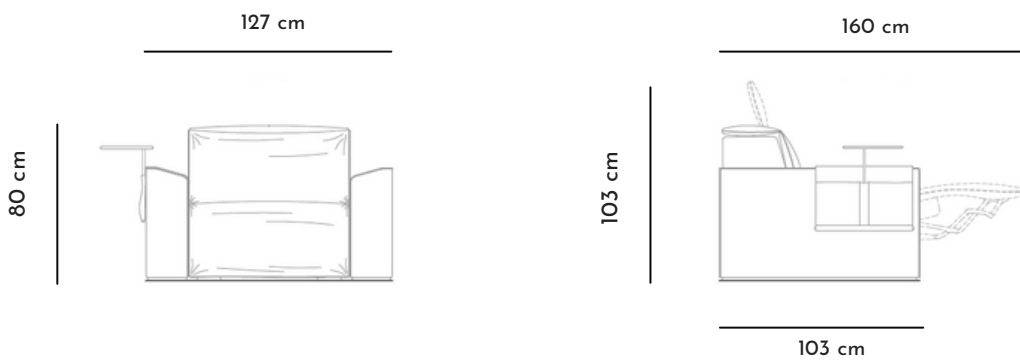

KUBRIK

Reclining Home Cinema Chair

Product code KBK

Designer Pino Vismara **Year** 2021

KUBRIK

Reclining Home Cinema Chair

Description

Kubrik is a special reclining Home Cinema seating with double reclining mechanism. Its modular design permits to create infinite configuration to suits any space. The double mechanism permits to recline both backrest and footrest separately, in order to achieve the best comfort and ergonomics. The seating is available in two widths: 69 and 83 cm. Kubrik Sofa Chair are available both with and without mechanism.