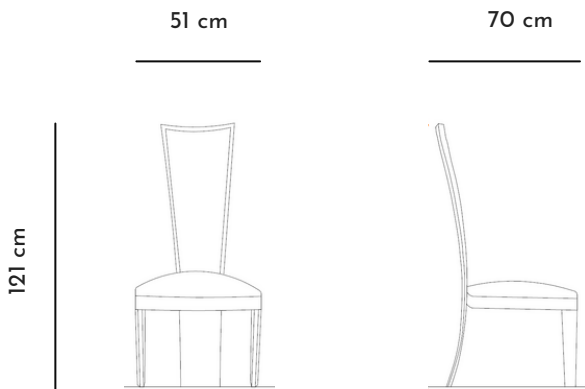

HIGH

Chair

Product code DE.CH.120

Designer Pino Vismara Year 2019

HIGH

Chair

Description

High is a modern padded chair.
The High chair is characterized by the elegant high backrest, which makes the seat a product of great charm.
The legs and the back are lacquered.