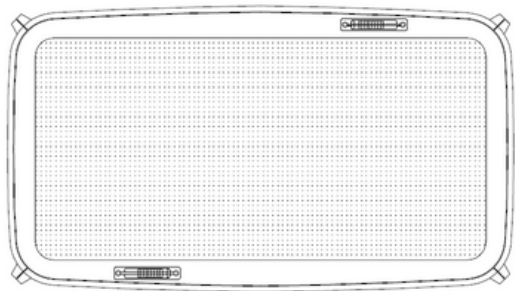

BLOW

Air Hockey Table

Product code MC.GT.AH.BLW

Designer Bellavista & Piccini **Year** 2021

BLOW

Air Hockey Table

Description

Blow, is a modern Air Hockey Table.

Its beauty comes from its simplicity: clean lines, essential design and precious materials. Its greatest quality is the perfect balance between form and function.

It is equipped with fans to guarantee an excellent game fluidity. Fans generates an air pillow on the playing field, to make the disk sliding like on an ice plate.

The scoreboard and the goal are in steel. The table is complete of 2 pushers and 2 disks.

219 cm

124 cm

82 cm

Finishes:

Veneer

2 finishes available

Metal