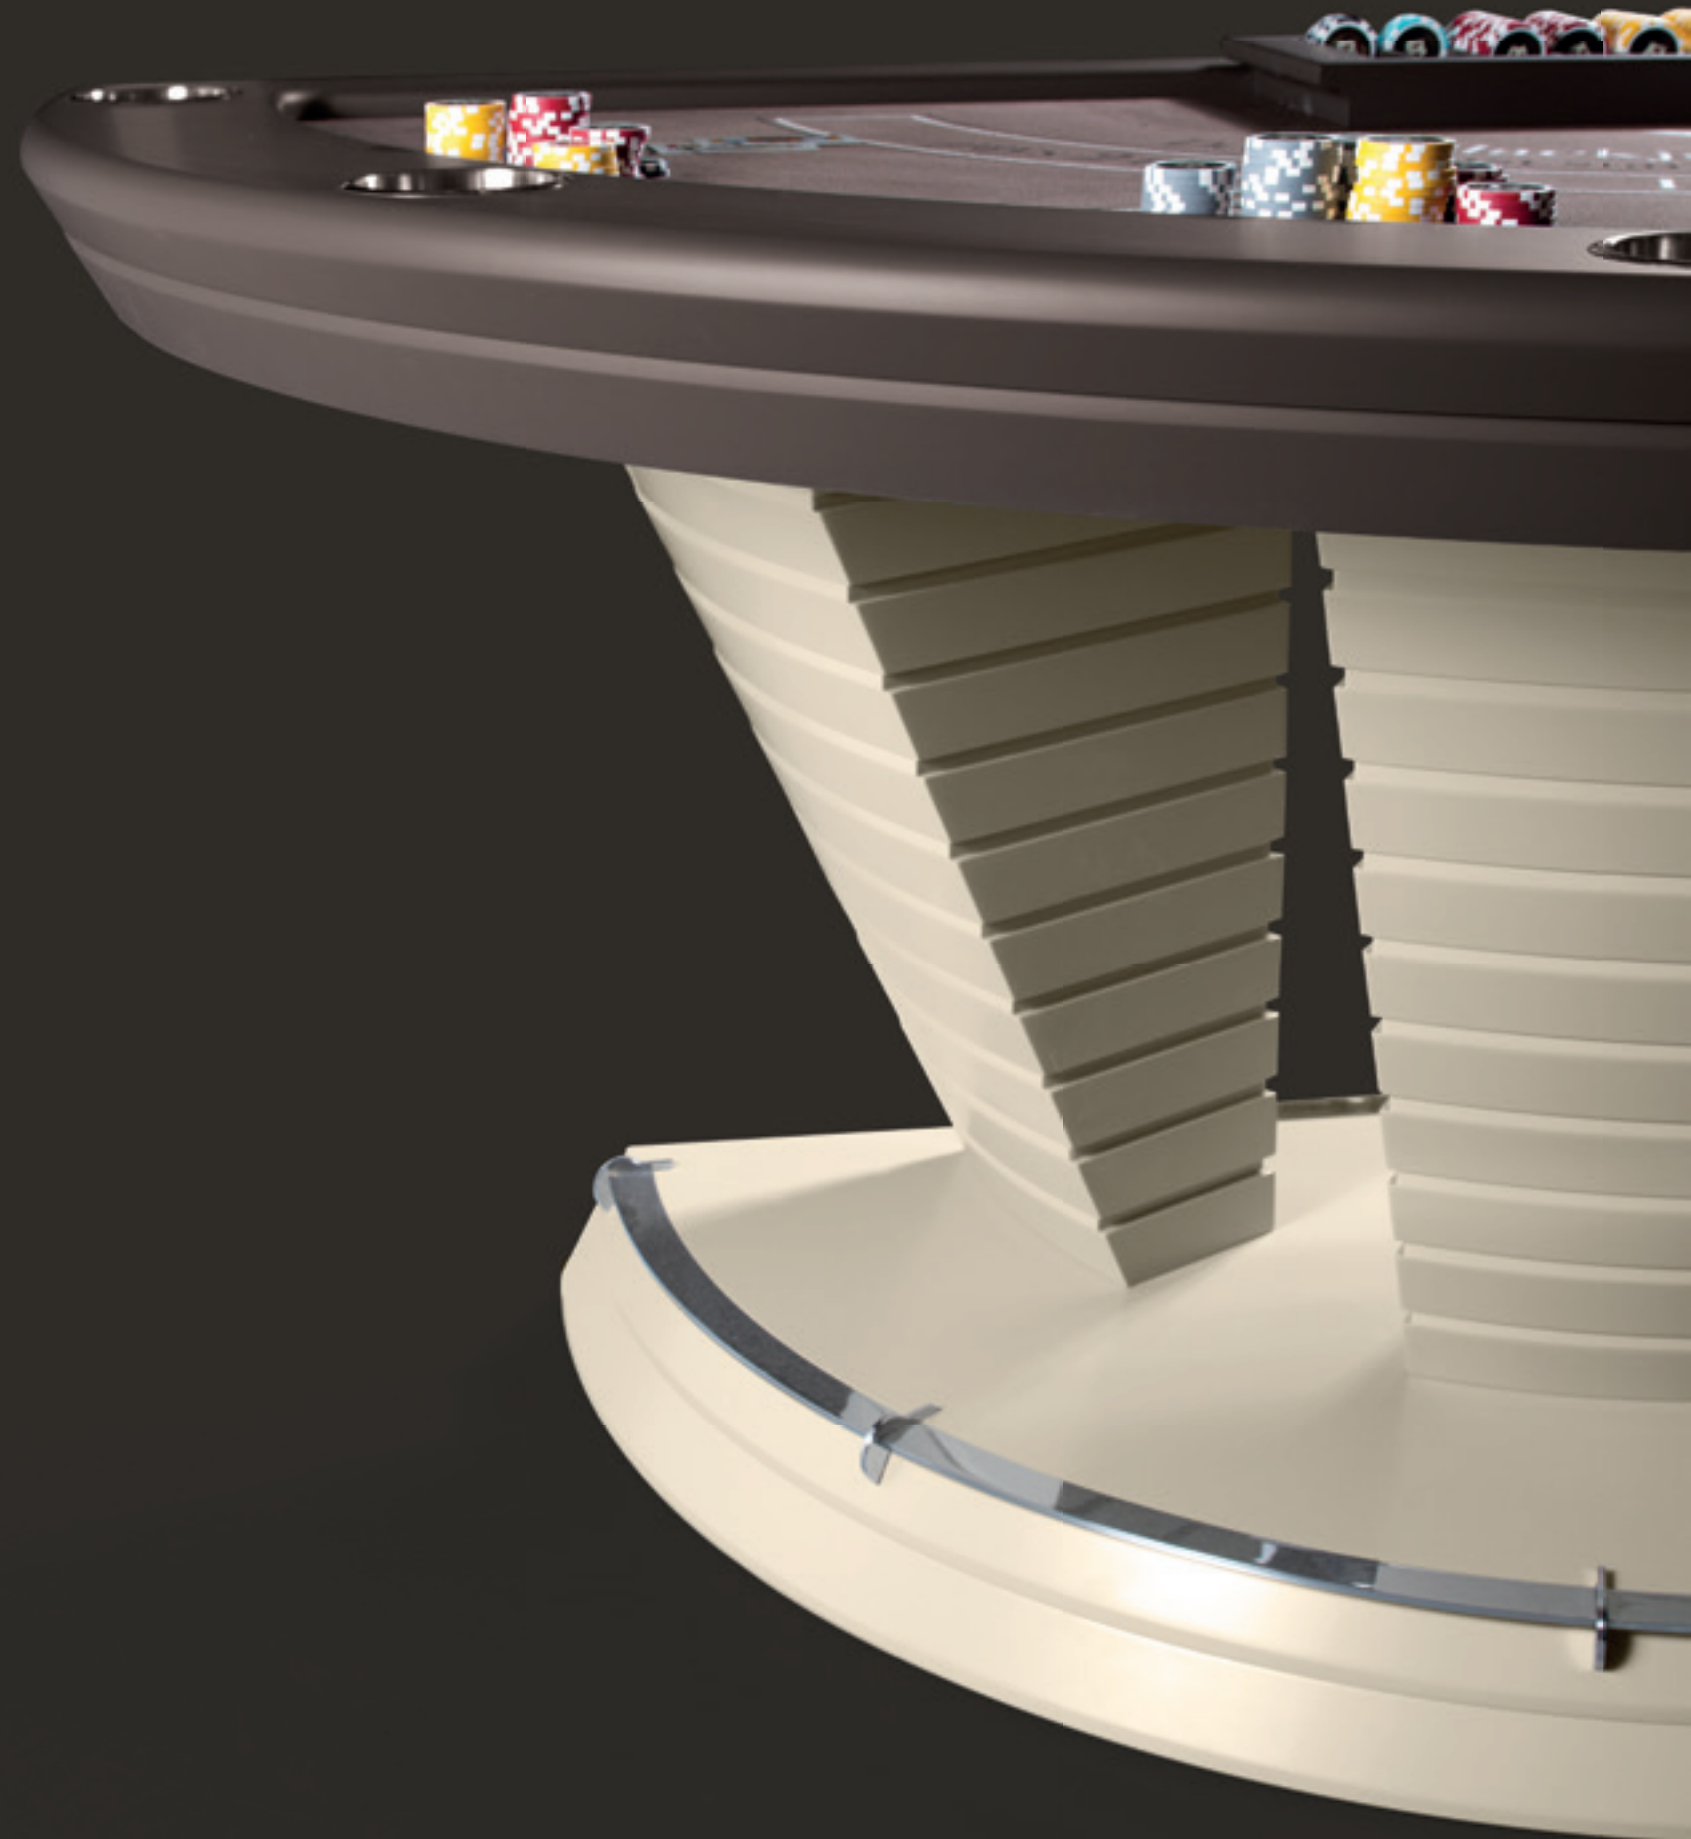

COLOR: soft touch dark brown & matt tortora
CLOTH: Pantone 411C
ACCESSORIES: dealing shoe & table chips rack