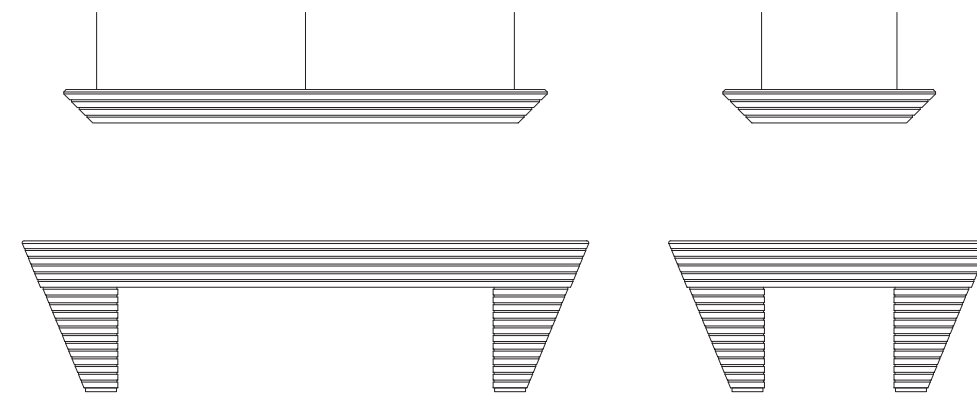

# ROUND POKER TABLE

*New Desire Collection*

W: 160 cm | 62,9" D: 160 cm | 62,9" H: 79 cm | 31,1"

COLOR: glossy & soft touch perla  
MATERIAL: wood & golden stainless steel  
CLOTH: round rays

LUXURY ENTERTAINMENT  
LE

## POKER TABLE

*Desire Collection*

W: 219 cm | 86,2" D: 150 cm | 59" H: 77 cm | 30,3"

COLOR: soft touch black & white  
CLOTH: oval monochrome  
ACCESSORIES: chips set

W: 260-290 cm | 102,3-114,1" D: 148-163 cm | 58,2-64,1" H: 78-80 cm | 30,7-31,5"