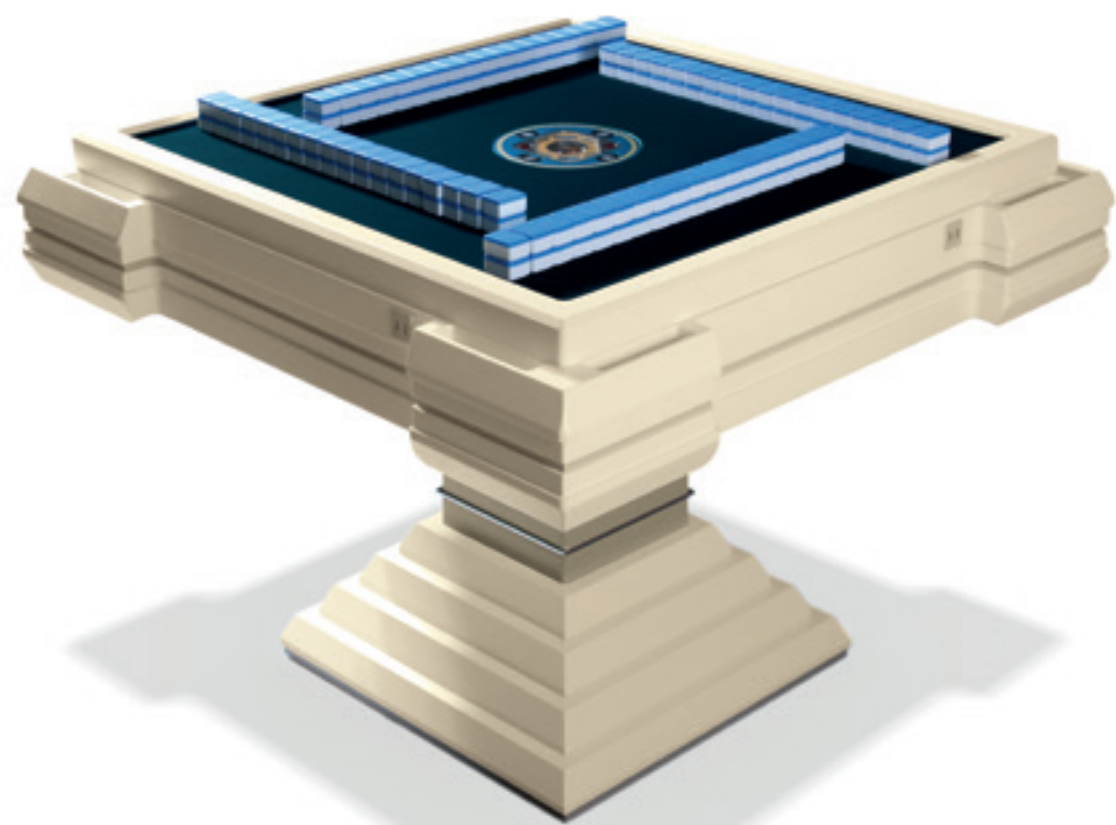

MAHJONG TABLE

New Desire Collection

COLOR: matt ivory and matt tortora
CLOTH: green velvet
ACCESSORIES: magnetic mahjong set