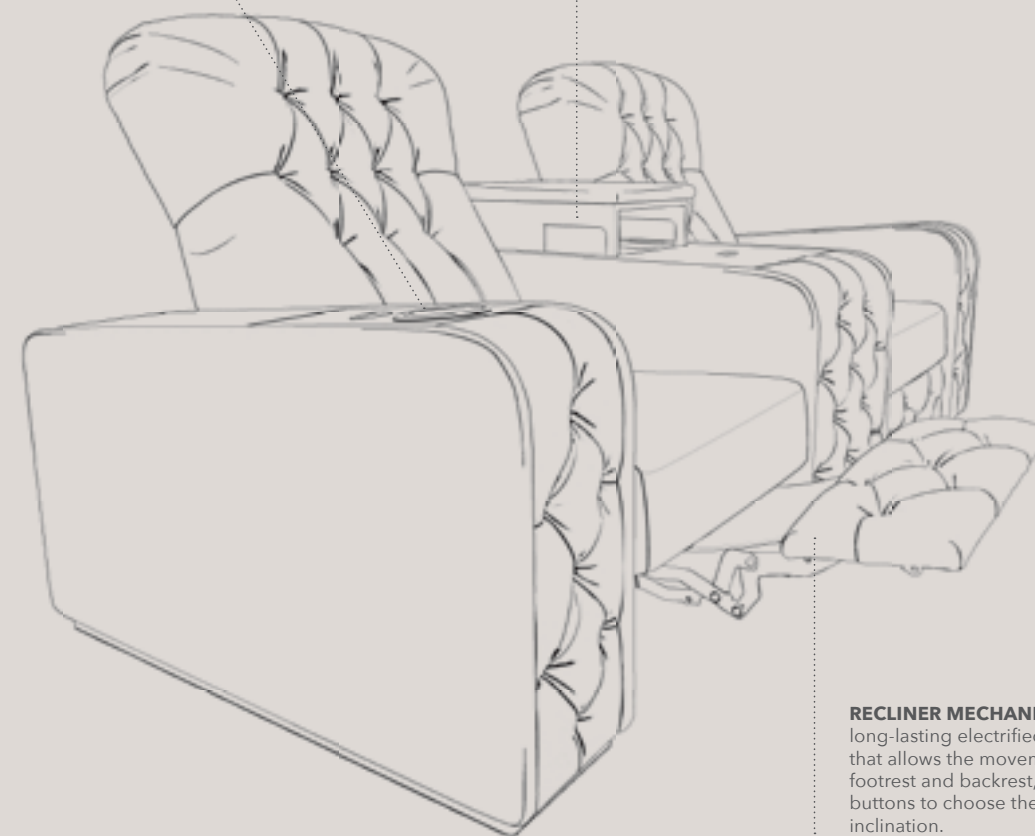

**RECLINER MECHANISM**  
long-lasting electrified mechanism  
that allows the movement of the  
footrest and backrest, with  
buttons to choose the preferred  
inclination.

W: 116-168 cm | 45,6-66,1" D: 103 cm | 40,5" H: 108 cm | 42,5"