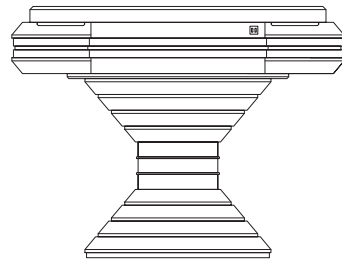

## CHESS TABLE

*New Desire Collection*

COLOR: glossy lilac grey  
CHESS BOARD: glass, erable wood, mother-of-pearl & ebony inlay  
ACCESSORIES: chess & checkers set

LUXURY ENTERTAINMENT  
LE

W: 180 cm | 70,8" D: 100 cm | 39,3" H: 91 cm | 35,8"

LUXURY ENTERTAINMENT  
**LE**

W: 105 cm | 41,3" D: 105 cm | 41,3" H: 79 cm | 31,1"