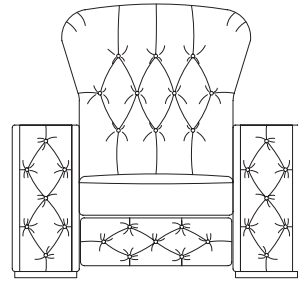

# LUXOR

*New Desire Collection*

DETAILS: glossy lilac grey  
UPHOLSTERY: Eco Nabuk 5  
ACCESSORIES: cooling cup holder

W: 116-170 cm | 45,6-66,9" D: 103 cm | 40,5" H: 110 cm | 43,3"