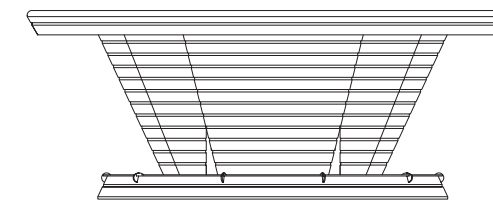

# ROULETTE TABLE

*New Desire Collection*

COLOR: matt perla & soft touch black  
CLOTH: Pantone Cool Gray 9C  
ACCESSORIES: chips rake & chips set

W: 198 cm | 77,9" D: 112 cm | 44" H: 77,5 cm | 30,5"